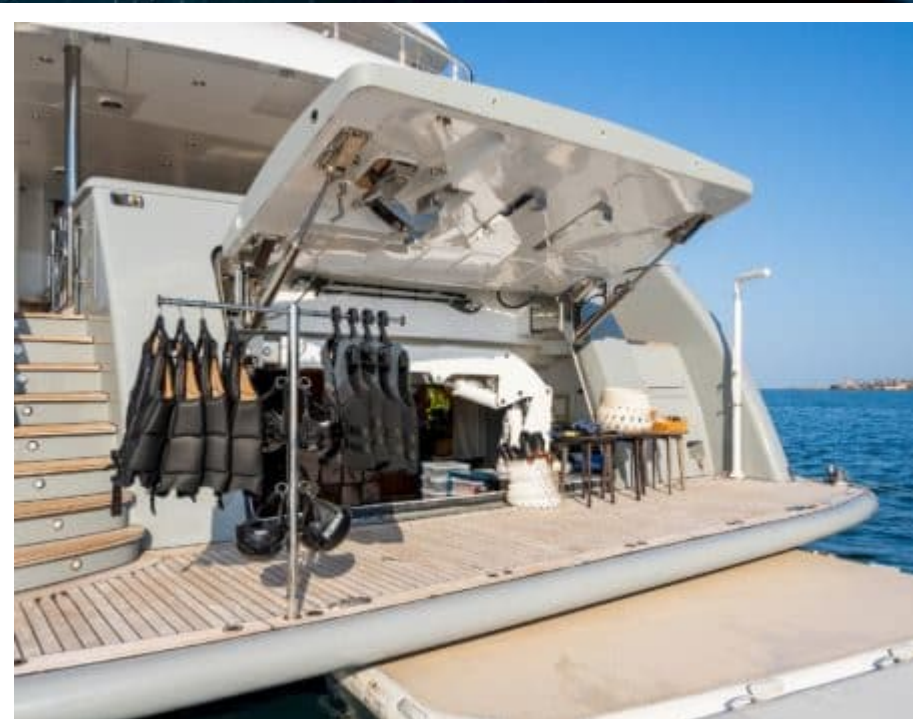

# M/Y MAXIMILIAN MMIV

-  Air Conditioning
-  Apple TV
-  Banana
-  Bicycles
-  Donuts
-  E-Foil
-  Electric sooters x 2
-  Fishing Gear
-  Floating dock
-  Floating Swimming Pool
-  Gym Equipment
-  Jacuzzi
-  Jelly Fish Swimming Pool
-  Jetski
-  Jetski stand-up
-  Paddle Boards x 2
-  Seabob x 2
-  Snorkeling Gear
-  Sound System
-  Stabilisers at anchor
-  Stabilisers underway
-  Television
-  Towable water toys
-  Wakeboard
-  Waterski
-  Wetsuits
-  Wifi
-  Yoga mats

# GALERIE MODE DE VIE