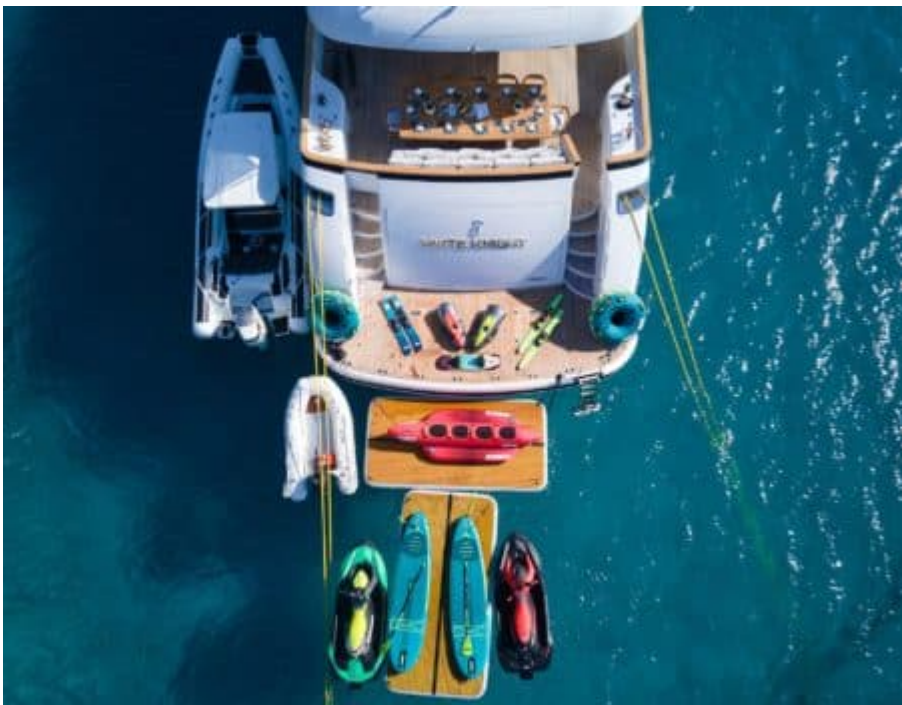

# M/Y WHITE KNIGHT

- |  |  |  |  |  |
|--|--|--|--|--|
| <br>Fridge                | <br>Kitchen     | <br>Microwave       | <br>Shower              | <br>Sunbeds               |
| <br>Air Conditioning      | <br>Donuts      | <br>Floating dock   | <br>Jetski x 2          | <br>Monoski               |
| <br>Paddle Board          | <br>Seabob x 2  | <br>Snorkeling Gear | <br>Sound System        | <br>Stabilisers at anchor |
| <br>Stabilisers underway | <br>Television | <br>Tender         | <br>Towable water toys | <br>Wakeboard            |
| <br>Waterskis           | <br>Wifi      |  |  |  |

# DESIGN D'EXTÉRIEUR

# GALERIE MODE DE VIE