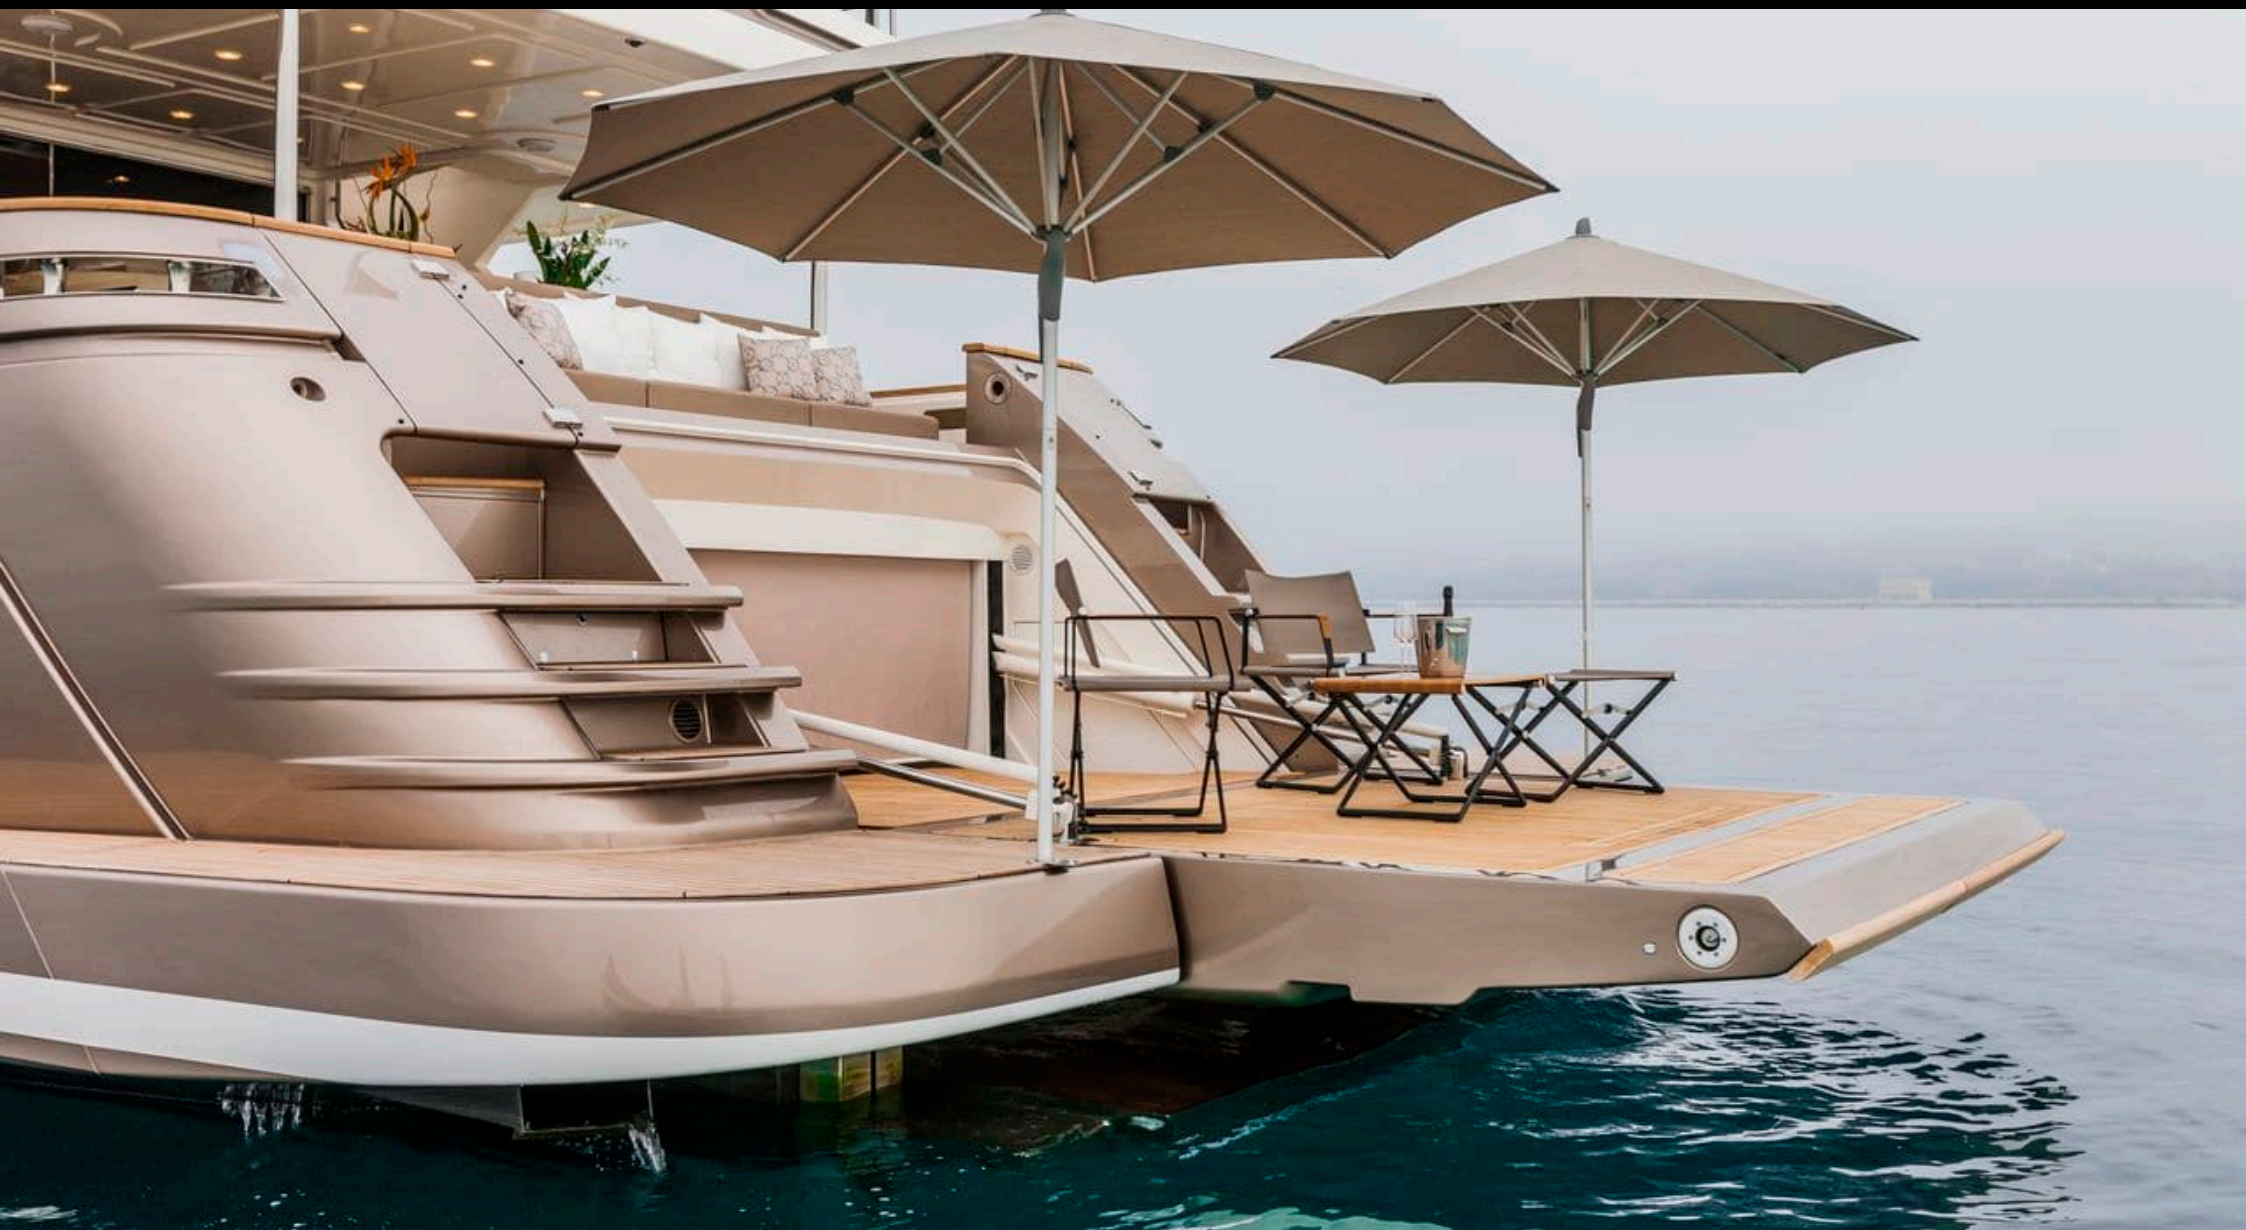

# M/Y YVONNE

-   
Air Conditioning
-   
Jacuzzi
-   
Paddle Boards x  
2
-   
Seabob x 2
-   
Snorkeling Gear
-   
Stabilisers at  
anchor
-   
Stabilisers  
underway
-   
Tender
-   
Towable water  
toys
-   
Wakeboard
-   
Waterski
-   
Wifi
-   
Scuba diving

# GALERIE MODE DE VIE