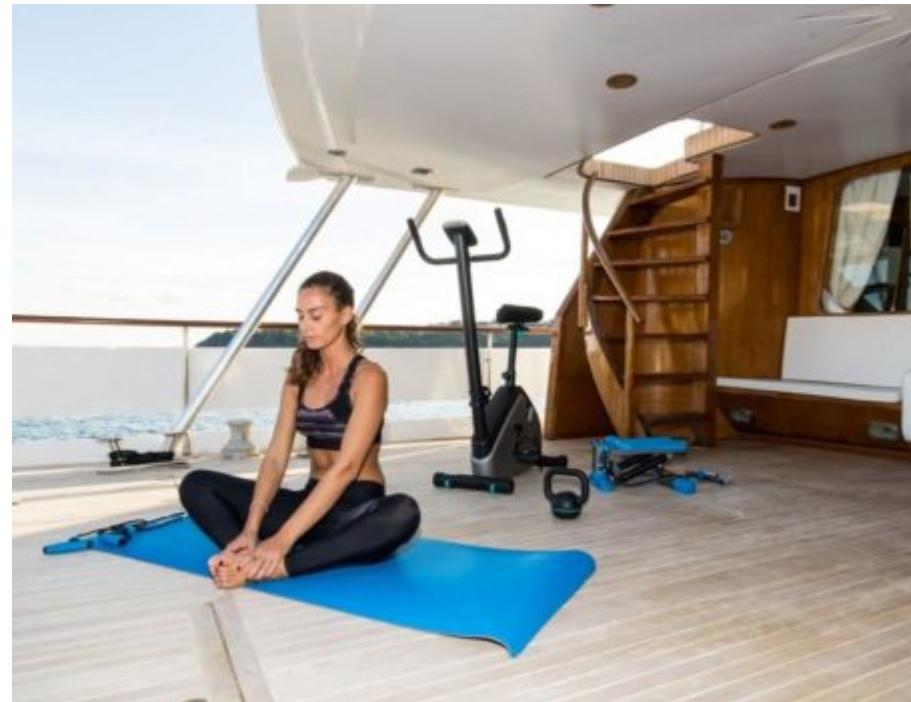

# M/Y NAFISA

-  Air Conditioning
-  Donuts
-  Gym Equipment
-  Jacuzzi
-  Kayaking
-  Paddle Boards x 2
-  Snorkeling Gear
-  Tender
-  Towable water toys
-  Waterskis
-  Wifi

# GALERIE MODE DE VIE