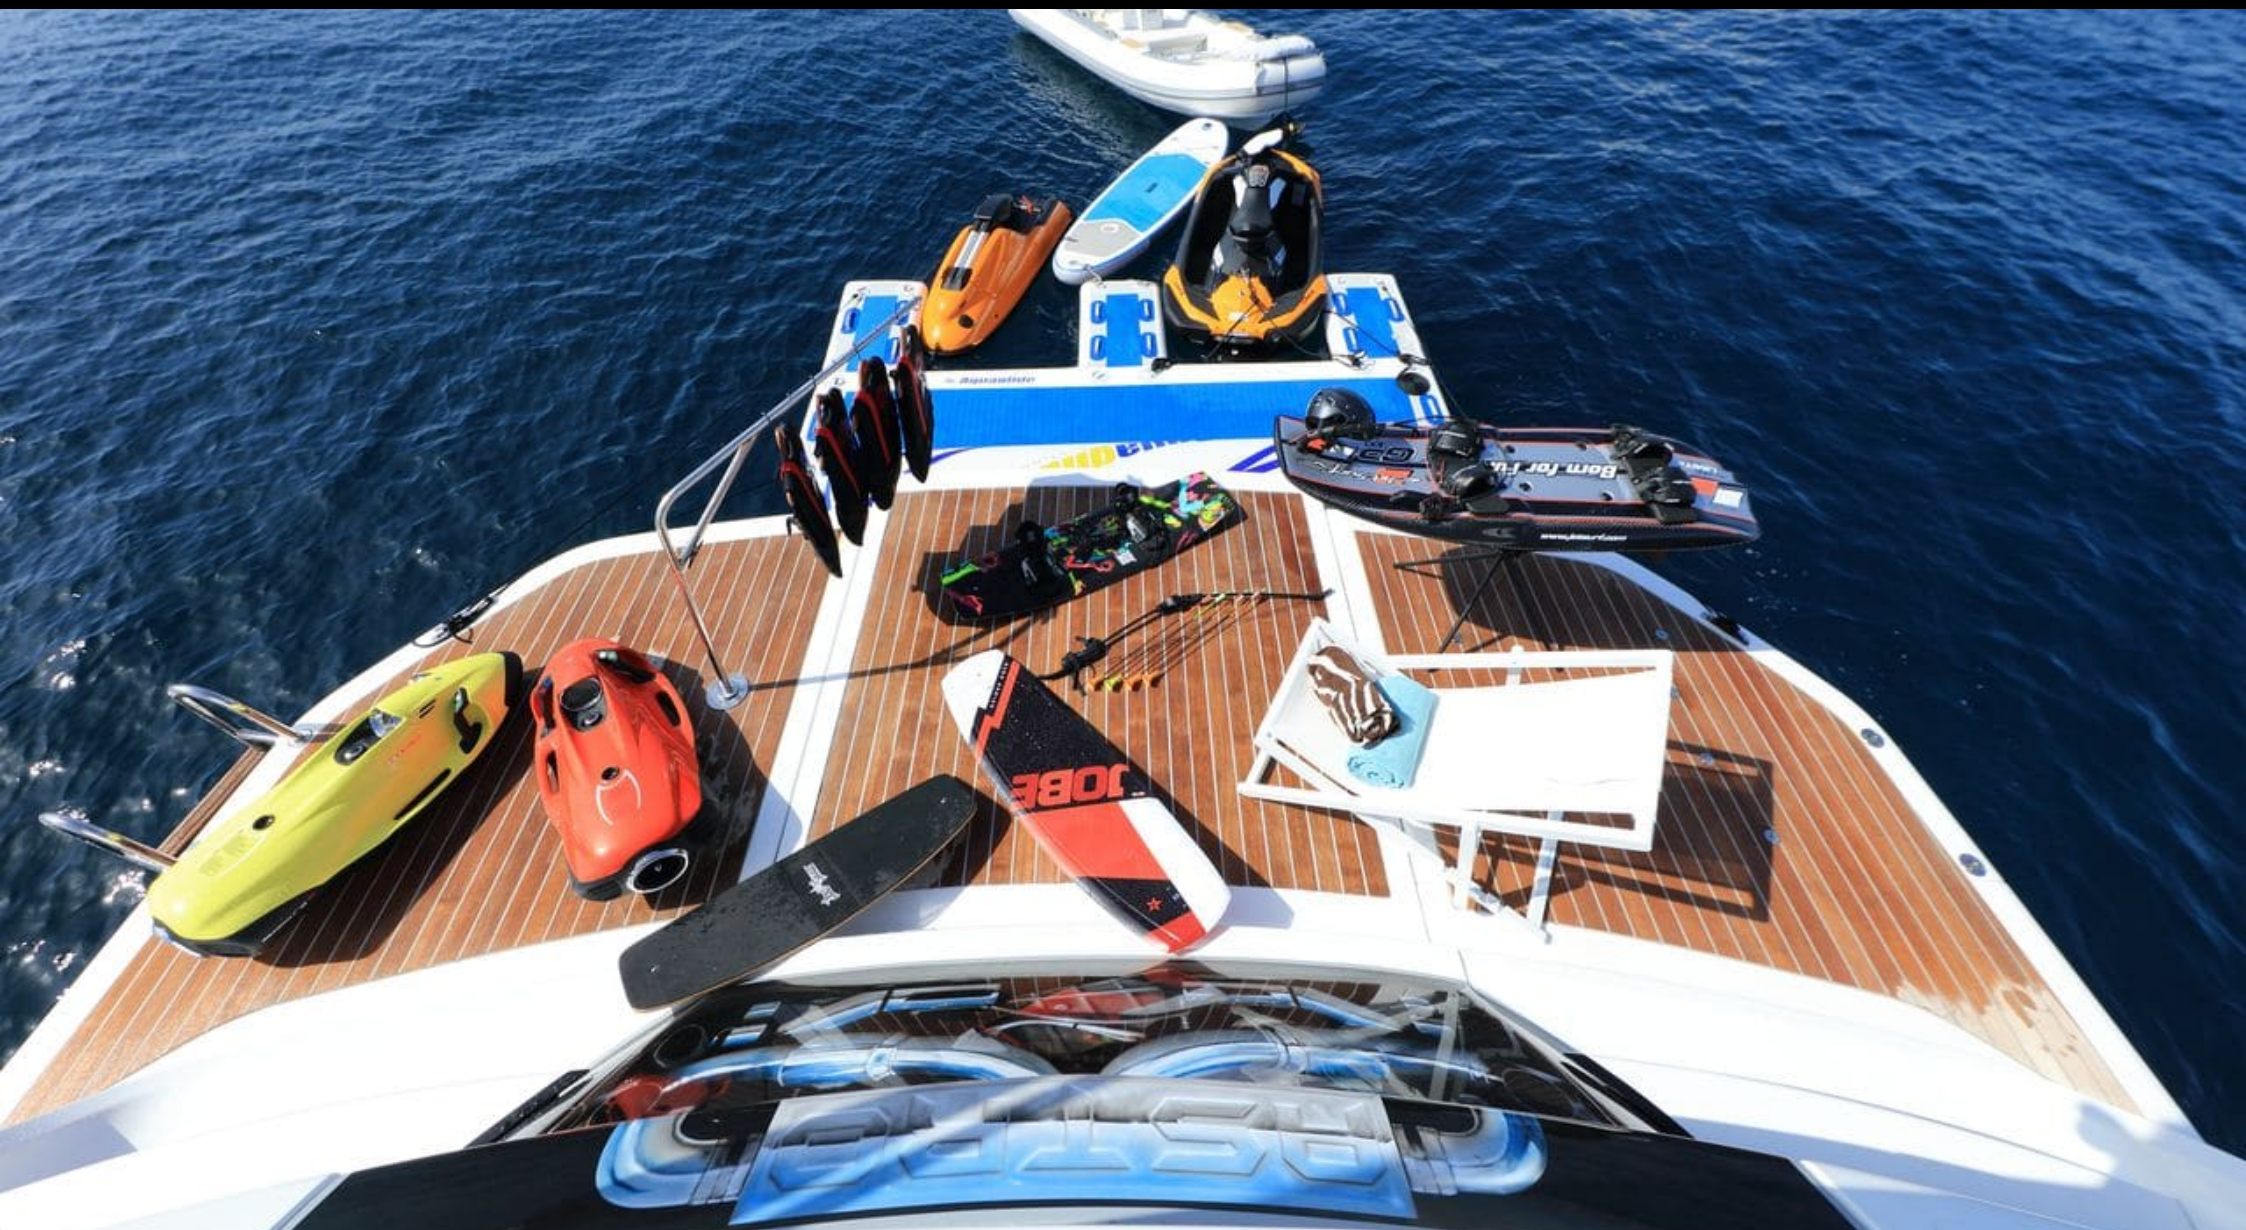

## M/Y ASTRO

Longueur  
**31m**  
101.71  
ft.

Personnes  
**12**

Cabines  
**4**

Equipage  
**5**

# M/Y ASTRO

-  Air Conditioning
-  Floating dock
-  Jetski
-  Jetski stand-up
-  Jetsurf
-  Paddle Boards x 2
-  Seabob x 2
-  Snorkeling Gear
-  Stabilisers at anchor
-  Tender
-  Towable water toys
-  Wakeboard
-  Waterskis
-  Wifi

# GALERIE MODE DE VIE