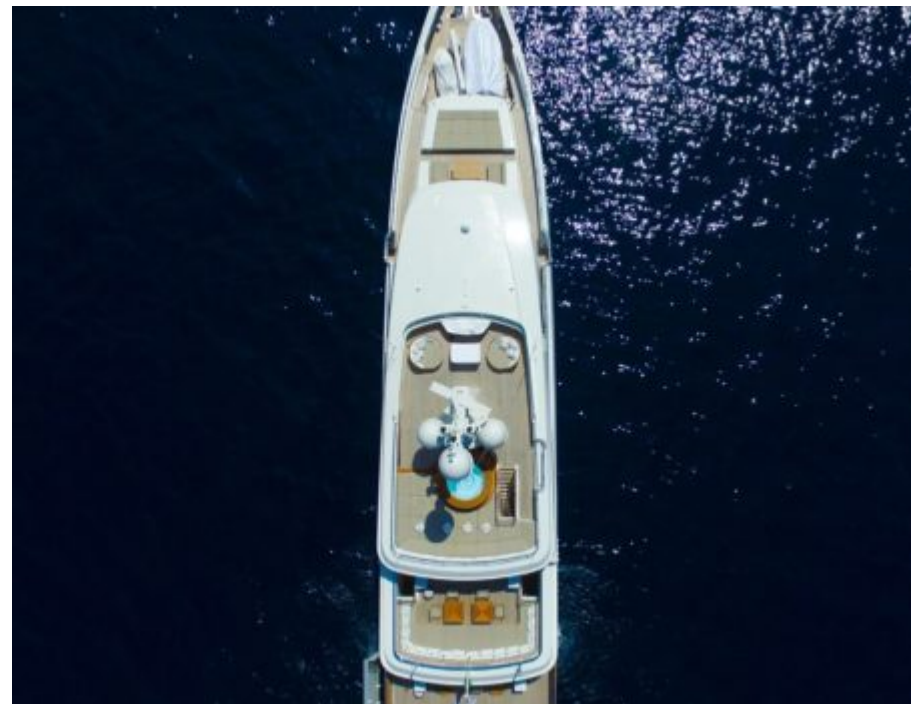

# M/Y ASLEC 4

-  Air Conditioning
-  Fishing Gear
-  Jacuzzi
-  Jetski
-  Jetsurf
-  Kayaks x 2
-  Seabob x 2
-  Snorkeling Gear
-  Stabilisers at anchor
-  Stabilisers underway
-  Tender
-  Wakeboard x 2