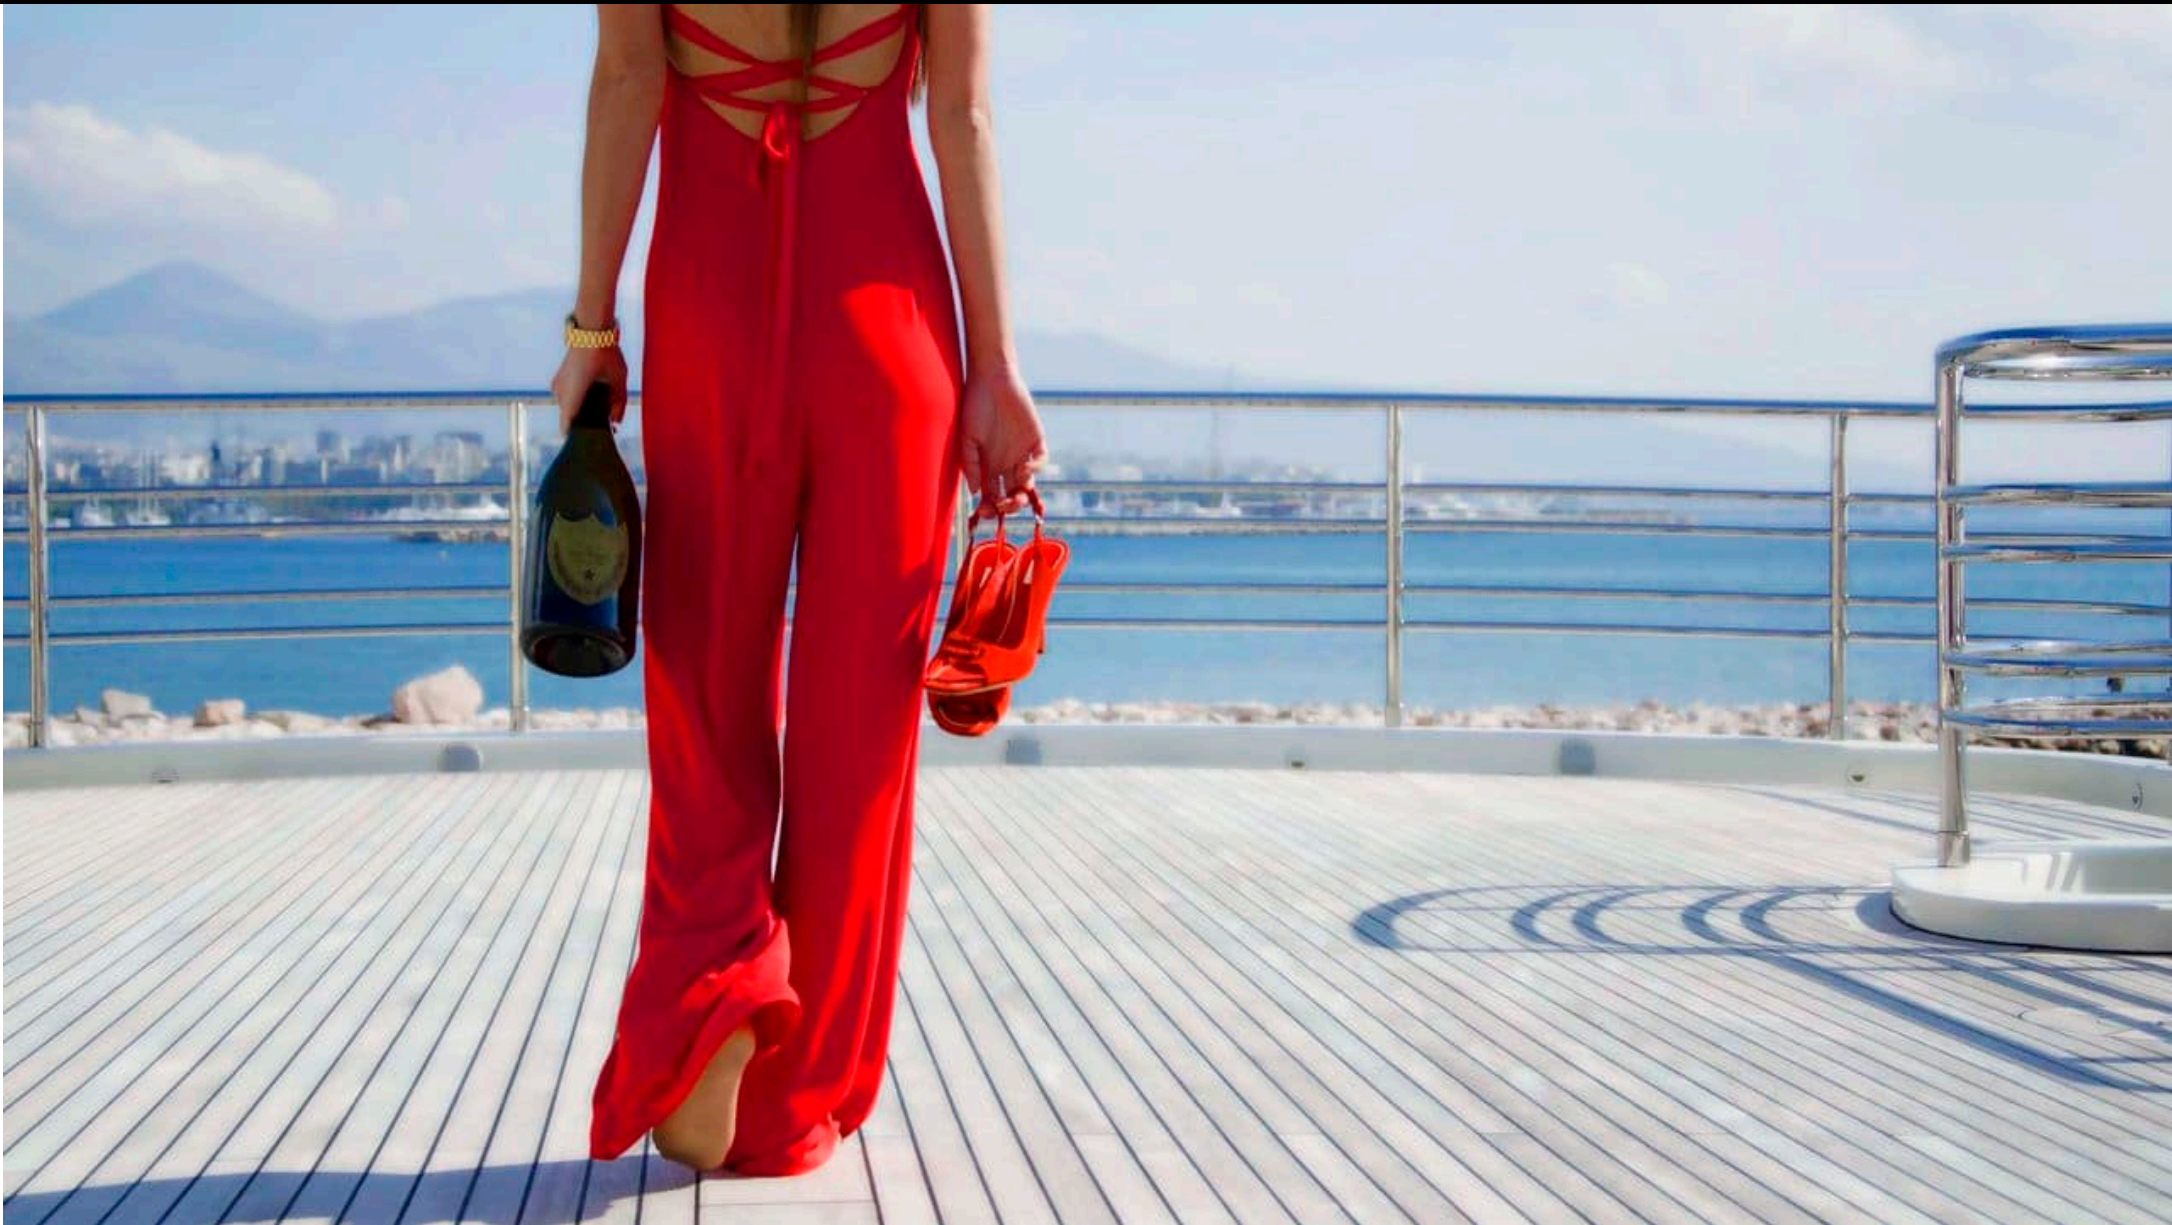

GALERIE MODE DE VIE