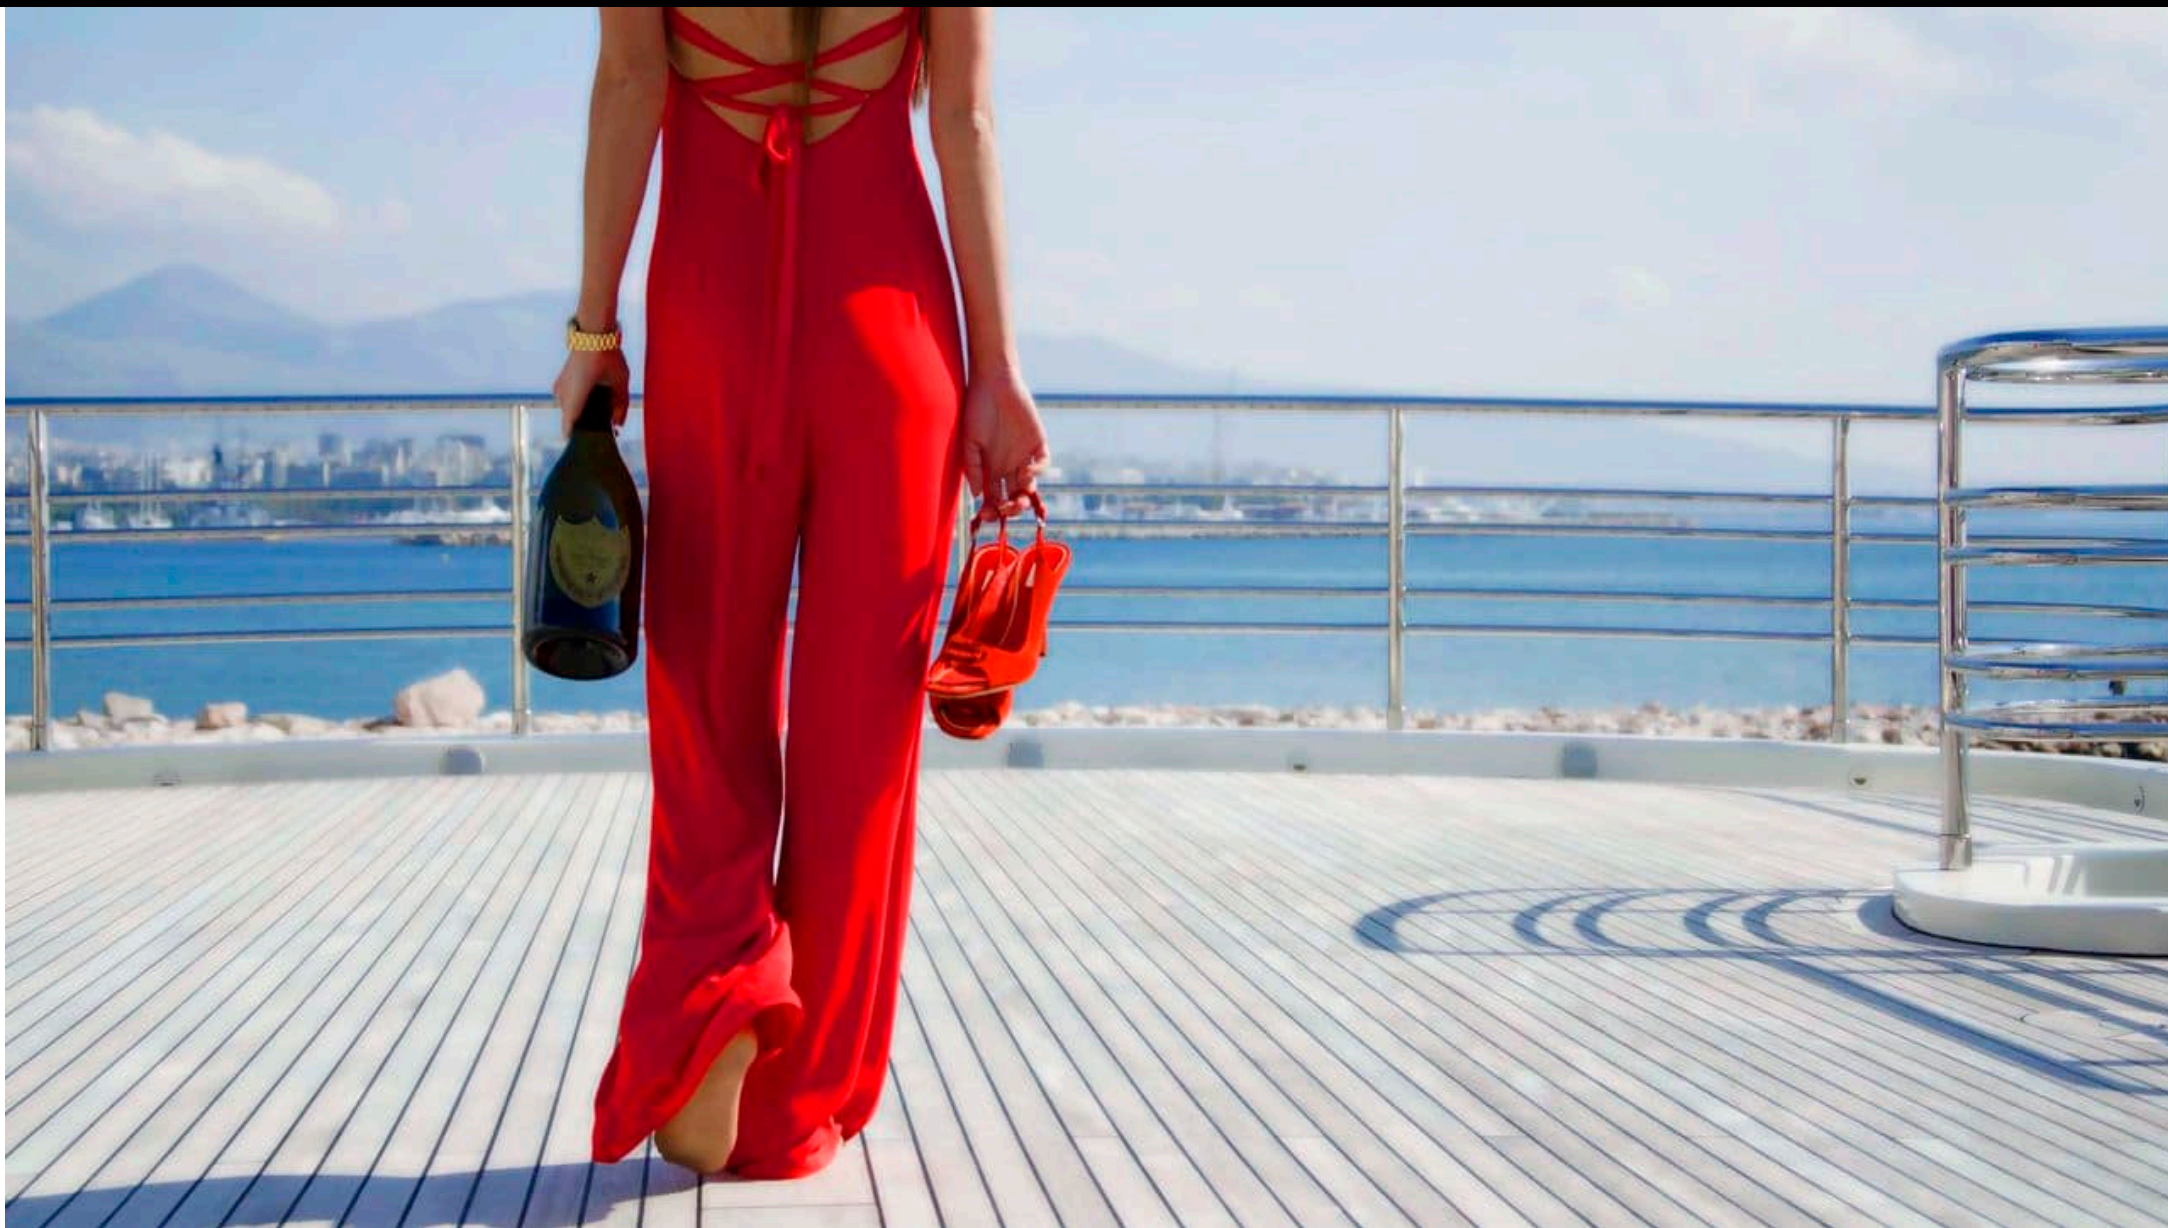

GALERIE MODE DE VIE