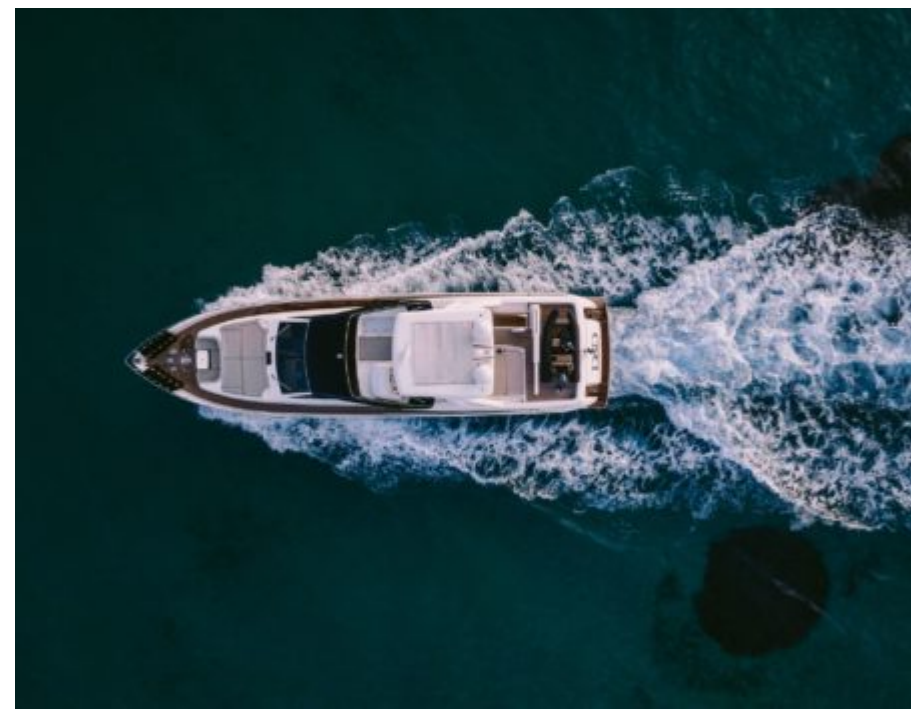

M/Y D&D

Fridge

Kitchen

Microwave

Shower

Sunbeds

Air Conditioning

Seabob x 2

Snorkeling Gear

Sound System

Television

Tender

Wifi