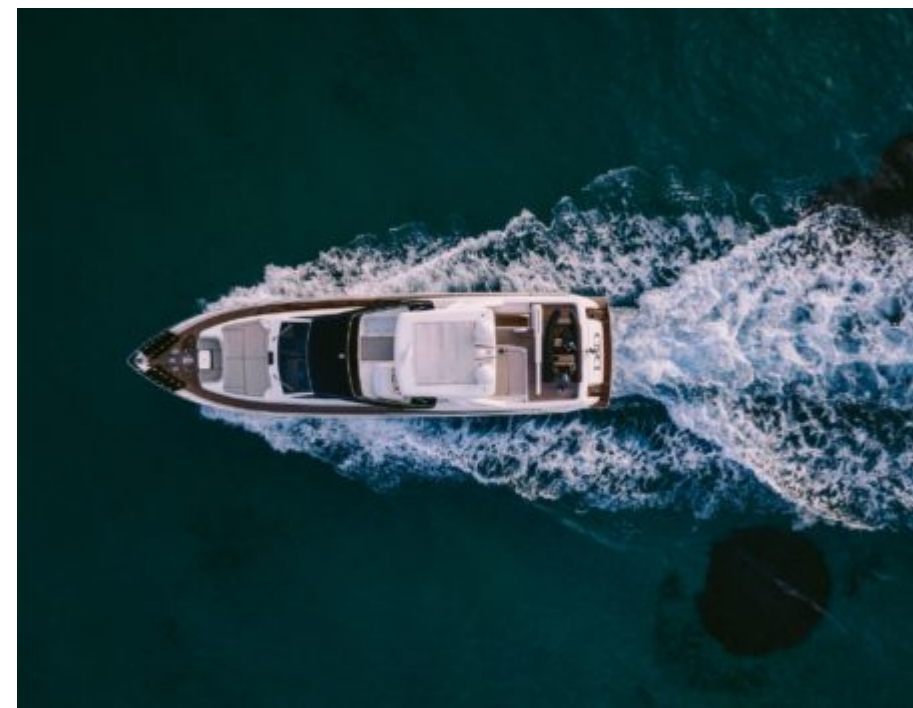

M/Y D&D

Fridge

Kitchen

Microwave

Shower

Sunbeds

Air Conditioning

Seabob x 2

Snorkeling Gear

Sound System

Television

Tender

Wifi