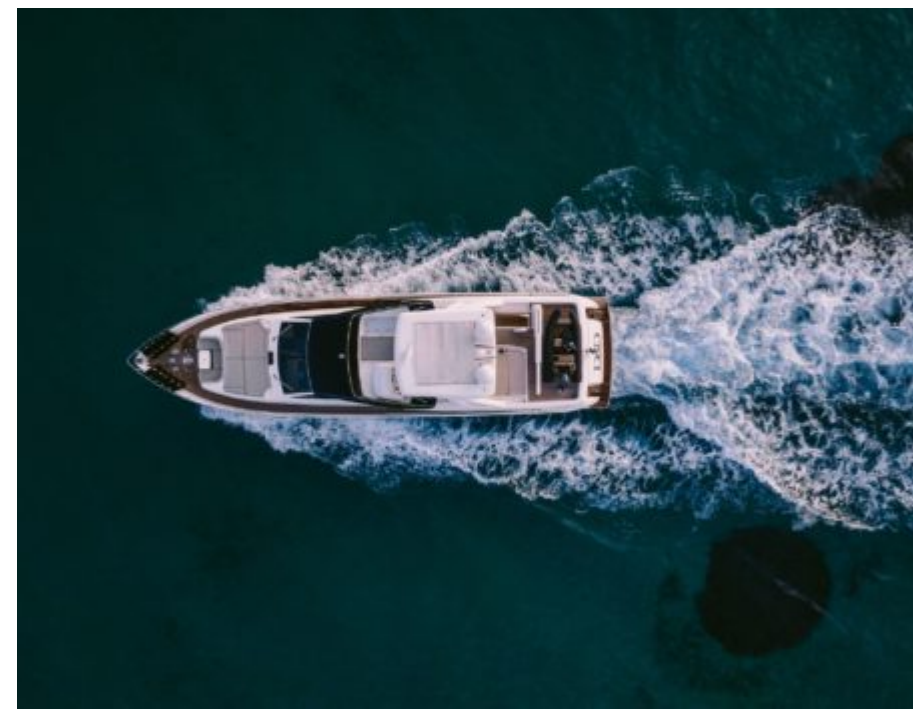

M/Y D&D

Fridge

Kitchen

Microwave

Shower

Sunbeds

Air Conditioning

Seabob x 2

Snorkeling Gear

Sound System

Television

Tender

Wifi