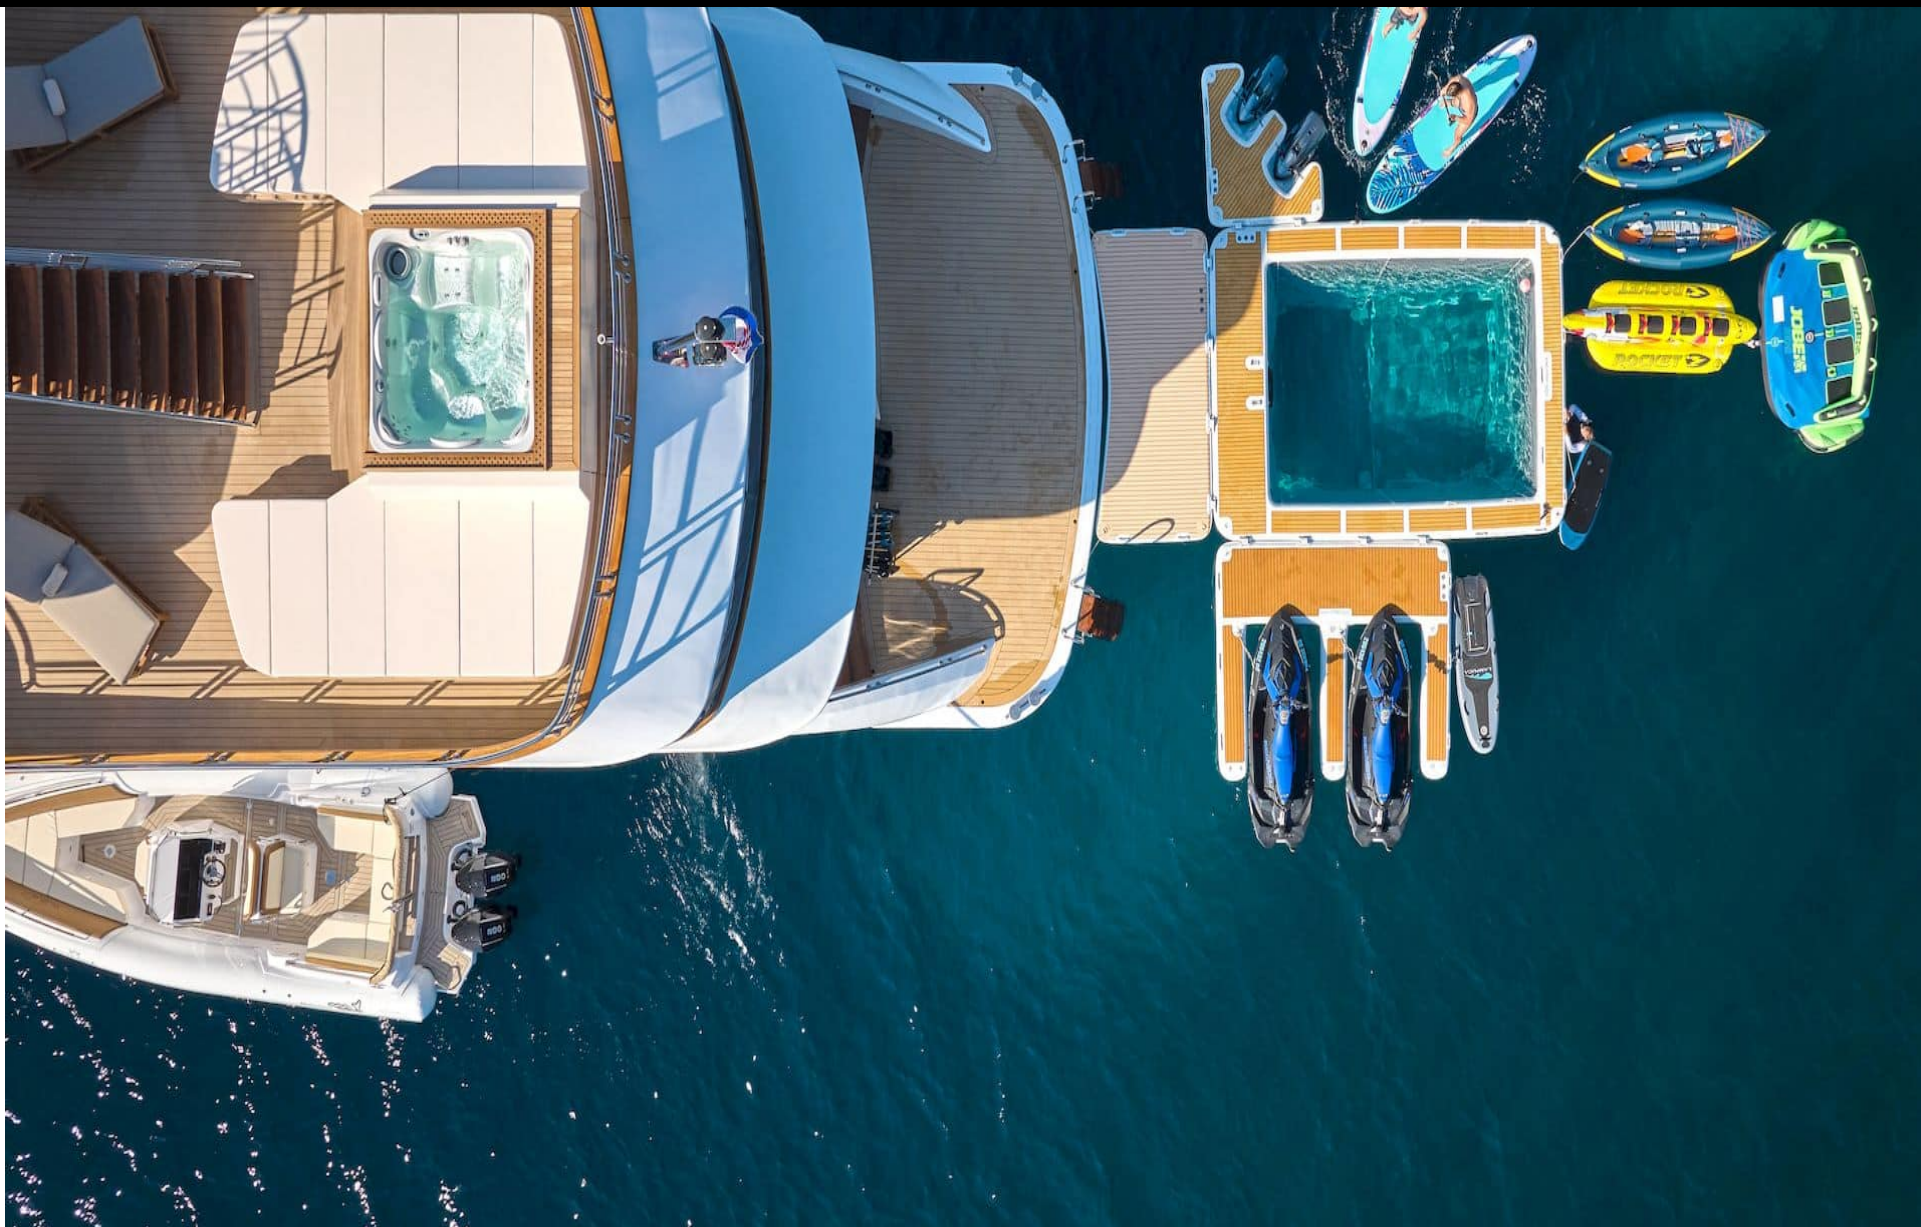

GALERIE MODE DE VIE