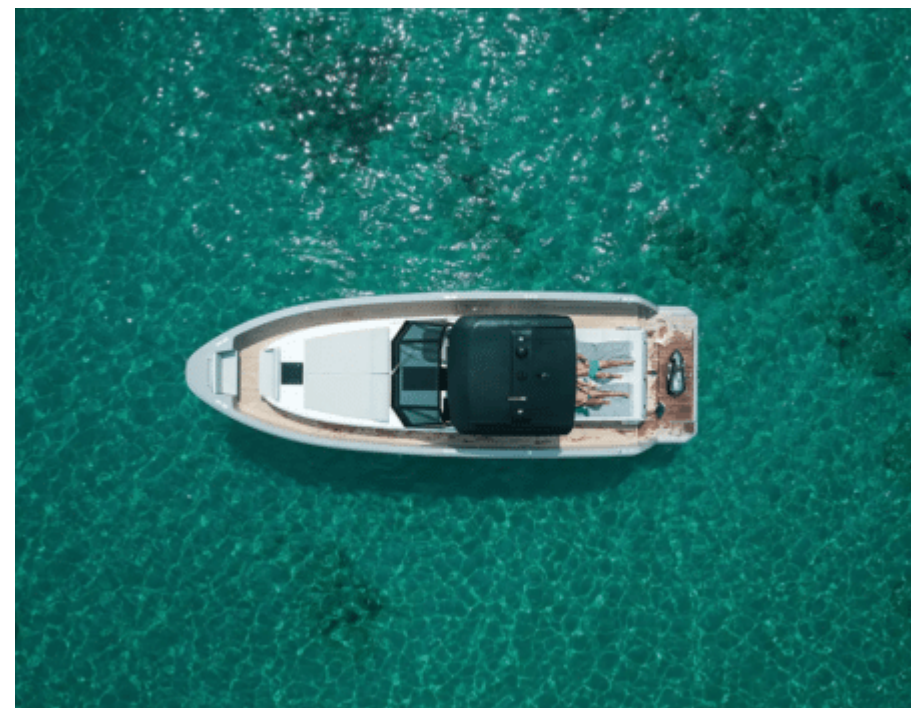

M/Y MED 42

Fridge

Shower

Sunbeds

Toilet

Snorkeling Gear

Sound System