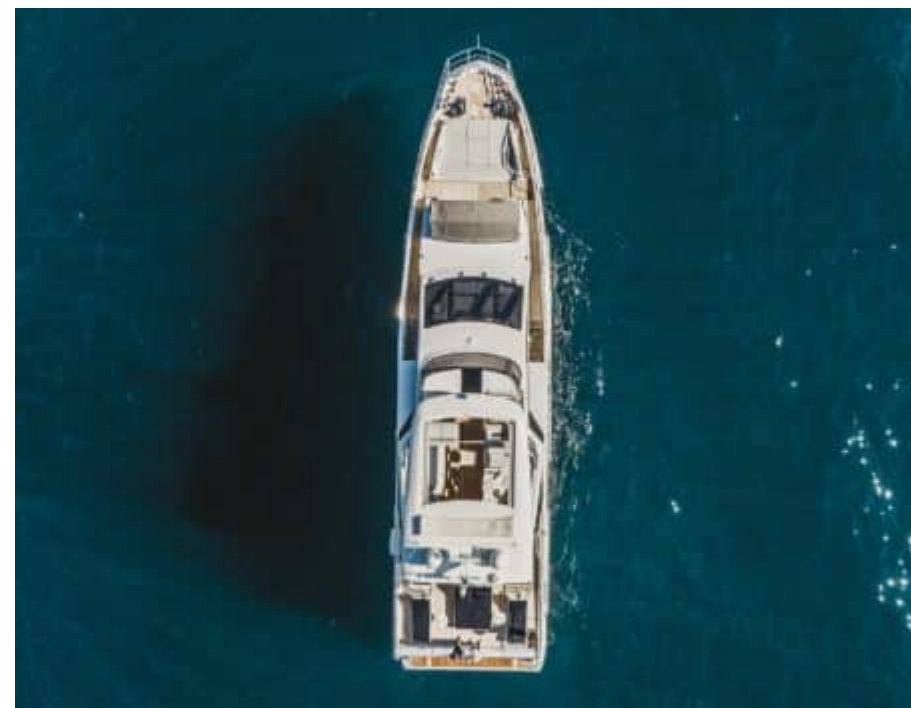

M/Y VOLANTE

Longue
ur
27.40m
89.9 ft.

Personn
es
12

Cabines
4

Equipag
e
5

M/Y VOLANTE

-  Fridge
-  Kitchen
-  Microwave
-  Shower
-  Sunbeds
-  Air Conditioning
-  Apple TV
-  Bicycles
-  Donuts
-  Fishing Gear
-  Jetski
-  Paddle Board
-  Seabob
-  Snorkeling Gear
-  Sound System
-  Stabilisers at anchor
-  Stabilisers underway
-  Television
-  Tender
-  Towable water toys
-  Wakeboard
-  Waterski
-  Wifi

Constructeur

Azimut

Année de construction

2021

Longueur

27.40 m

Navigation

12