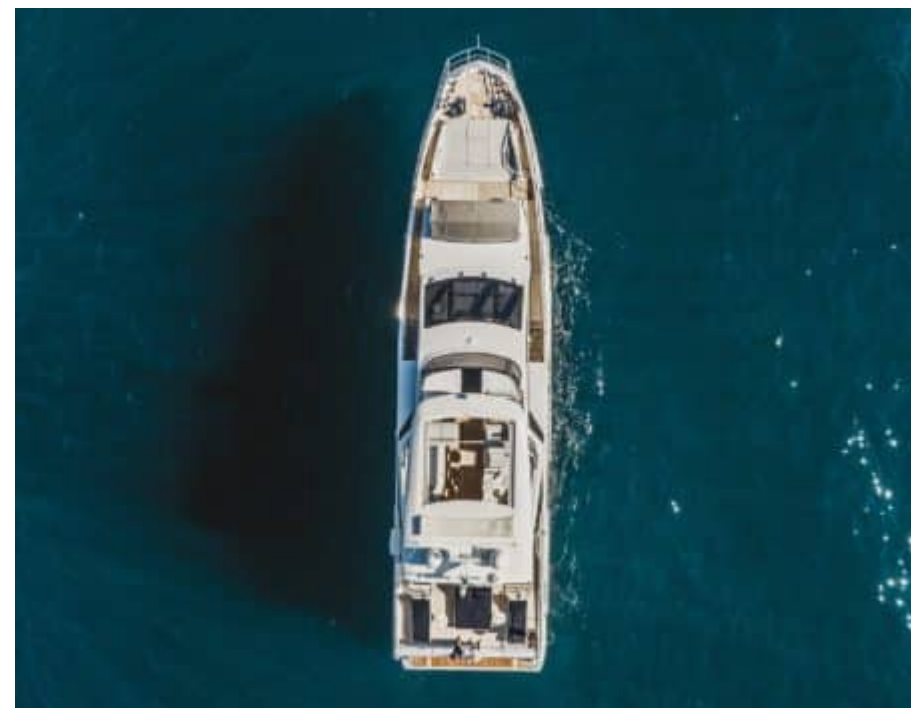

M/Y VOLANTE

Longue
ur
27.40m
89.9 ft.

Personn
es
12

Cabines
4

Equipag
e
5

M/Y VOLANTE

- 
Fridge
- 
Kitchen
- 
Microwave
- 
Shower
- 
Sunbeds
- 
Air Conditioning
- 
Apple TV
- 
Bicycles
- 
Donuts
- 
Fishing Gear
- 
Jetski
- 
Paddle Board
- 
Seabob
- 
Snorkeling Gear
- 
Sound System
- 
Stabilisers at anchor
- 
Stabilisers underway
- 
Television
- 
Tender
- 
Towable water toys
- 
Wakeboard
- 
Waterski
- 
Wifi

Constructeur

Azimut

Année de construction

2021

Longueur

27.40 m

Navigation

12