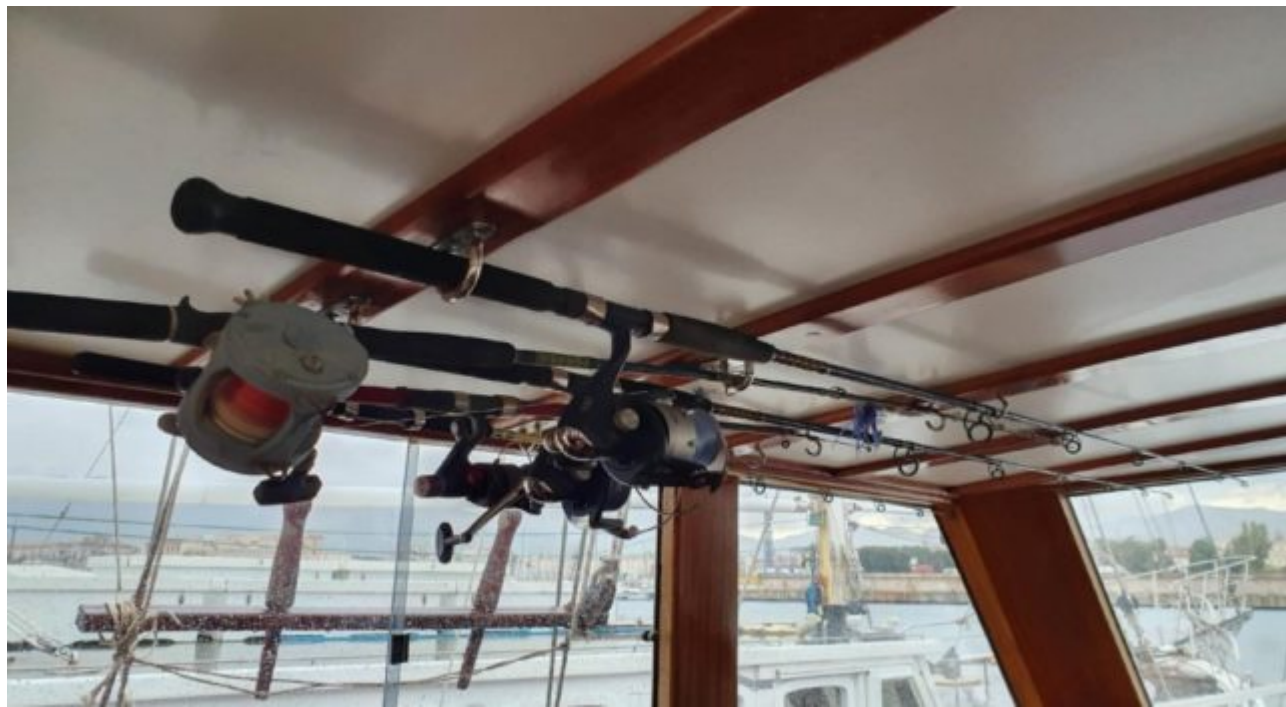

# S/Y TERSANE IV

-  Fridge
-  Kitchen
-  Microwave
-  Shower
-  Snorkeling gears
-  Sunbeds
-  Toilet
-  Air Conditioning
-  Kayaking
-  Paddle Board
-  Television
-  Waterski
-  Wifi

# GALERIE MODE DE VIE