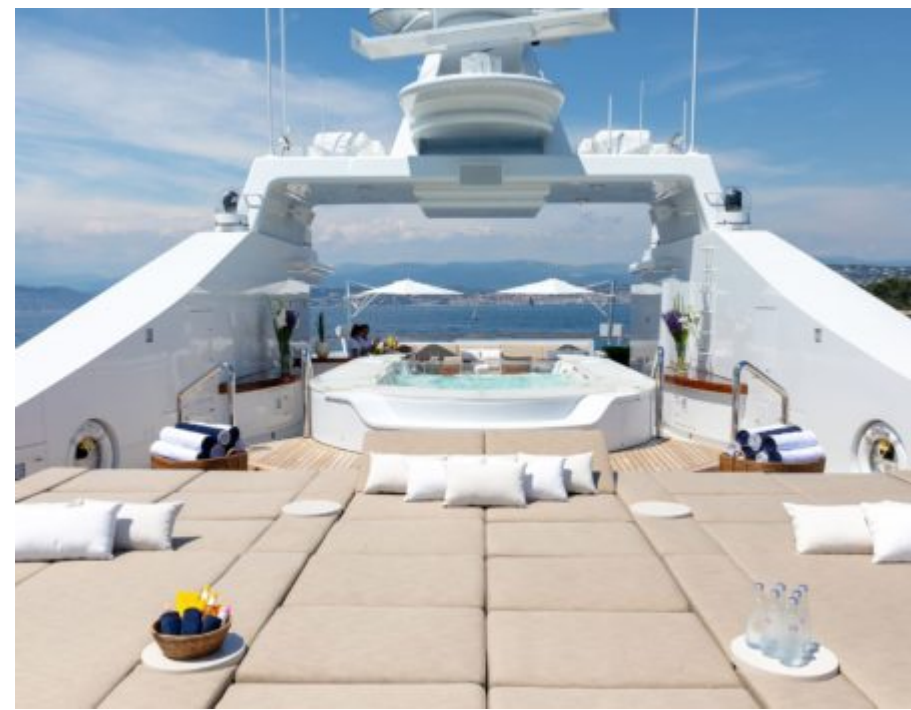

# M/Y TREEHOUSE ( EX HELIOS )

-  Air Conditioning
-  Fishing Gear
-  Flyboard
-  Gym Equipment
-  Jacuzzi
-  Jetski x 3
-  Paddle Boards x 4
-  Seabob x 3
-  Stabilisers at anchor
-  Stabilisers underway
-  Tender
-  Wakeboard
-  Waterskis
-  Wifi
-  Scuba diving
-  Water slide

# GALERIE MODE DE VIE