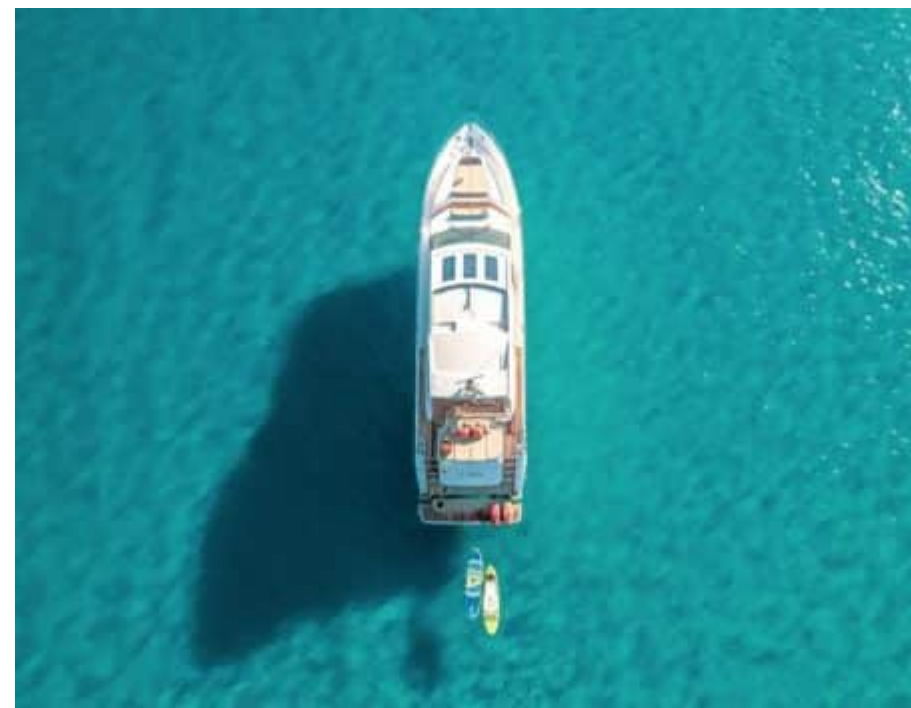

M/Y PRINCESS V72

Fridge

Shower

Sunbeds

Toilet

Snorkeling Gear

Sound System