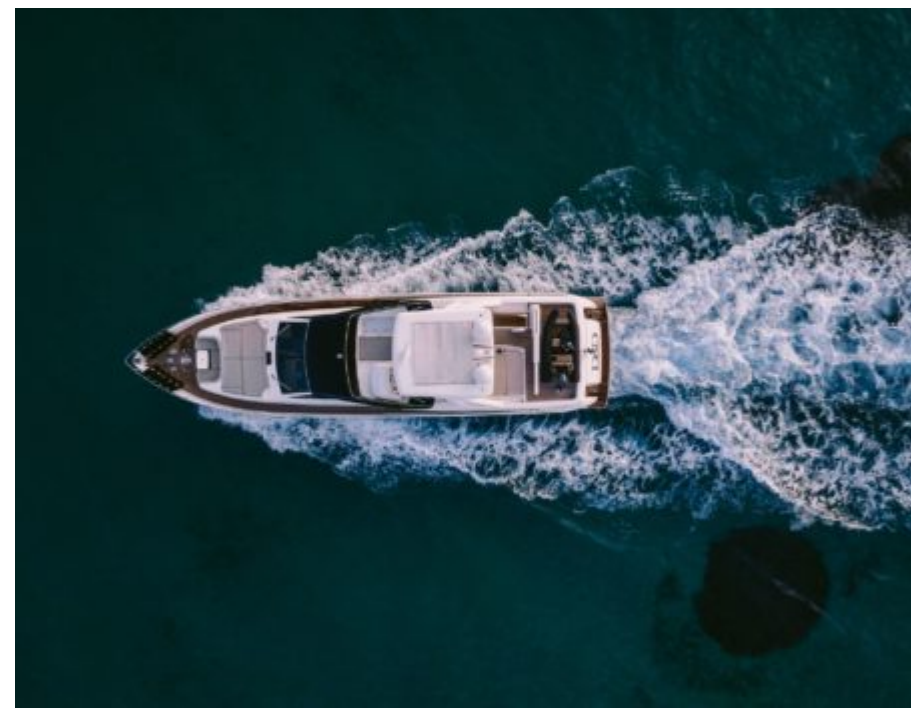

M/Y D&D

Fridge

Kitchen

Microwave

Shower

Sunbeds

Air Conditioning

Seabob x 2

Snorkeling Gear

Sound System

Television

Tender

Wifi