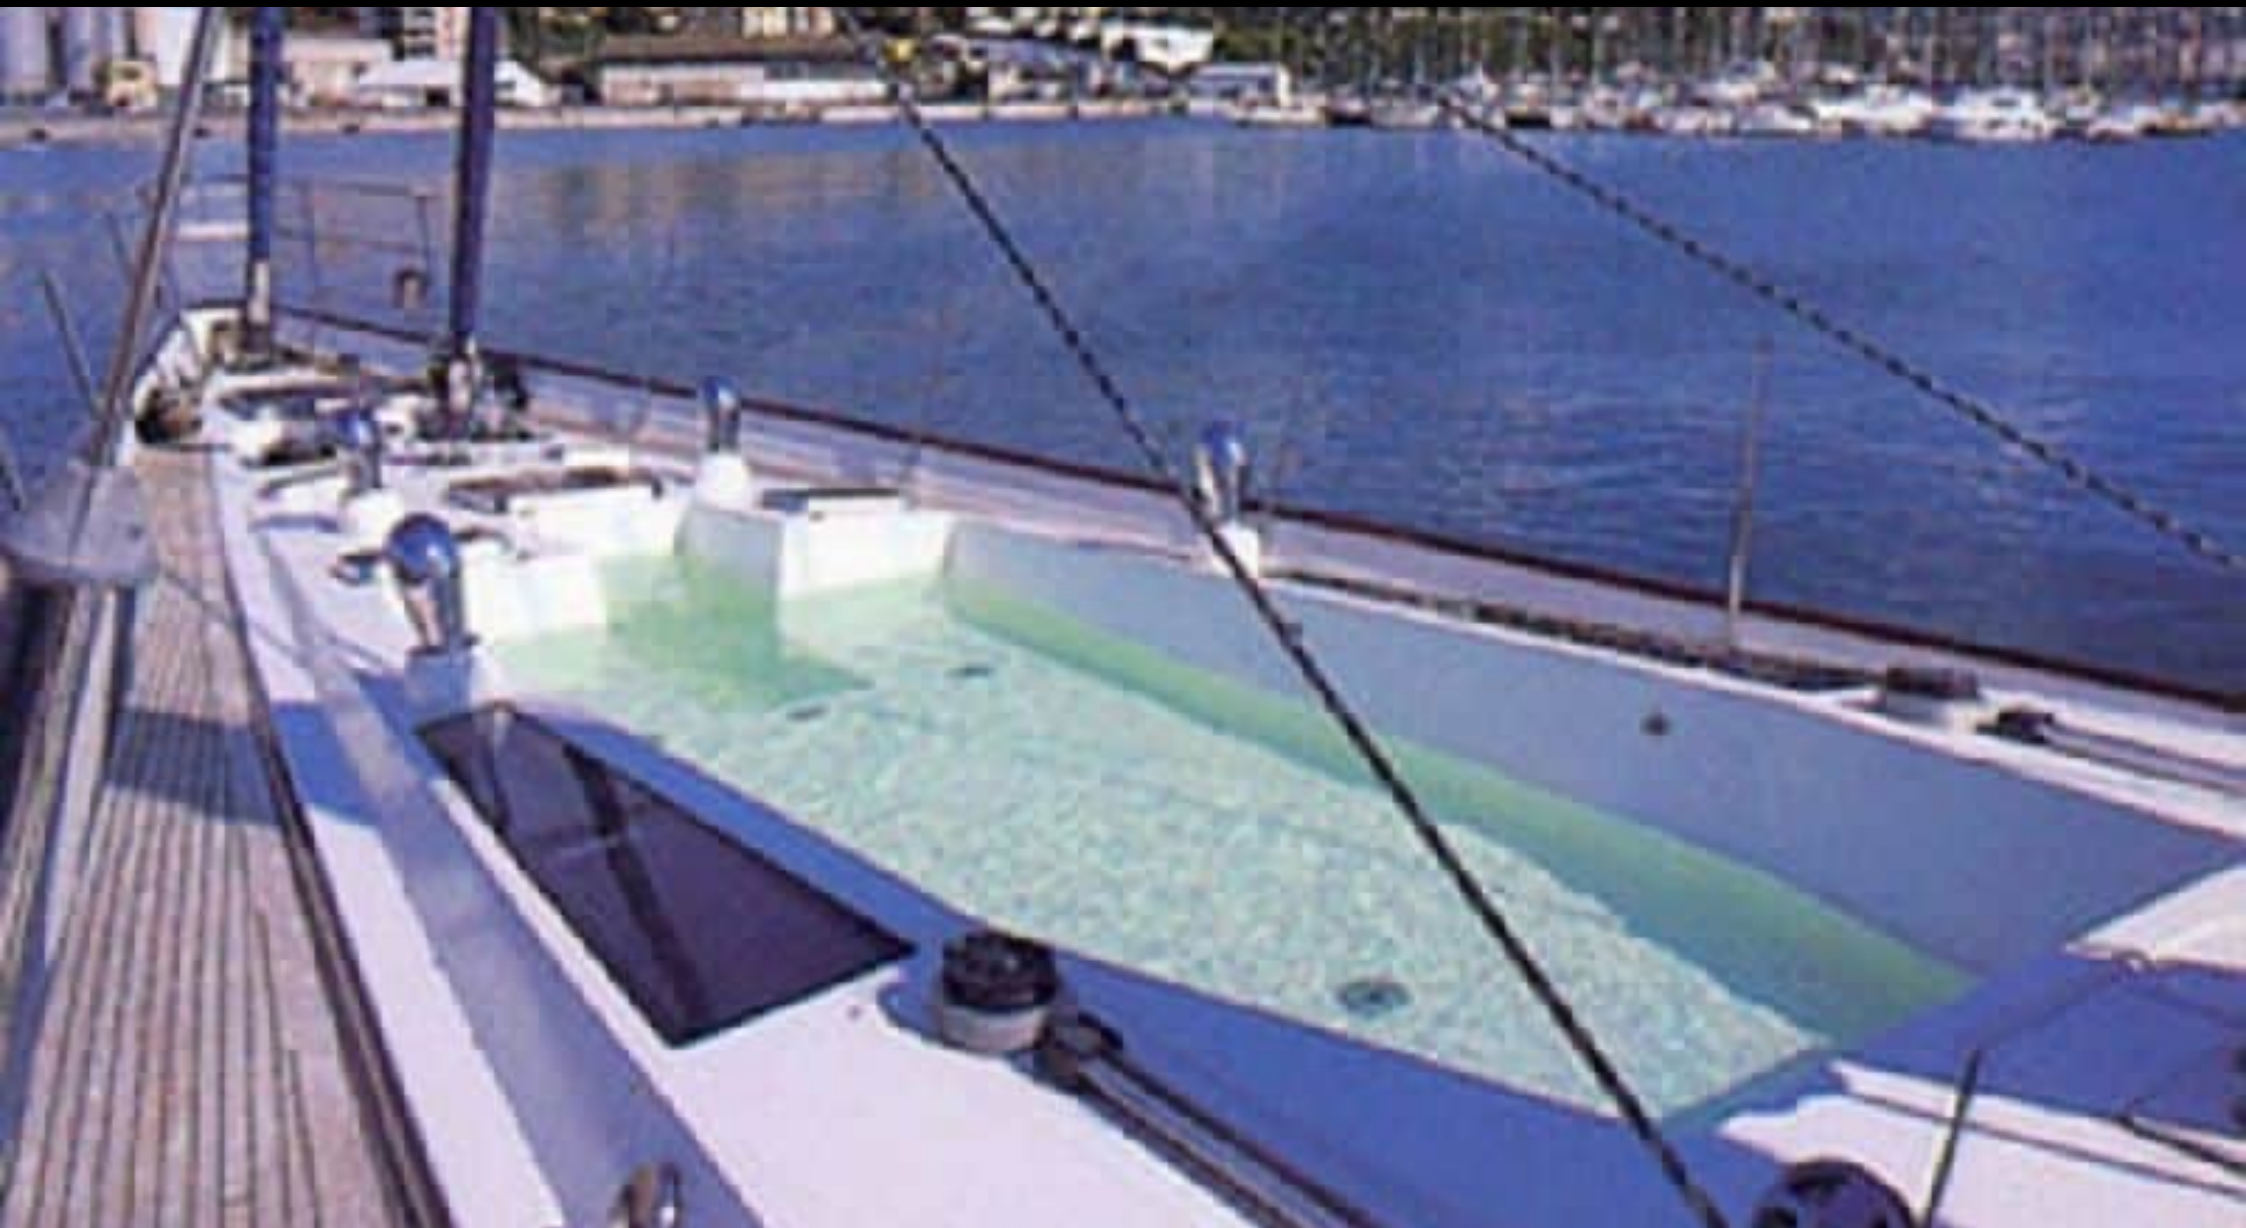

GALERIE MODE DE VIE