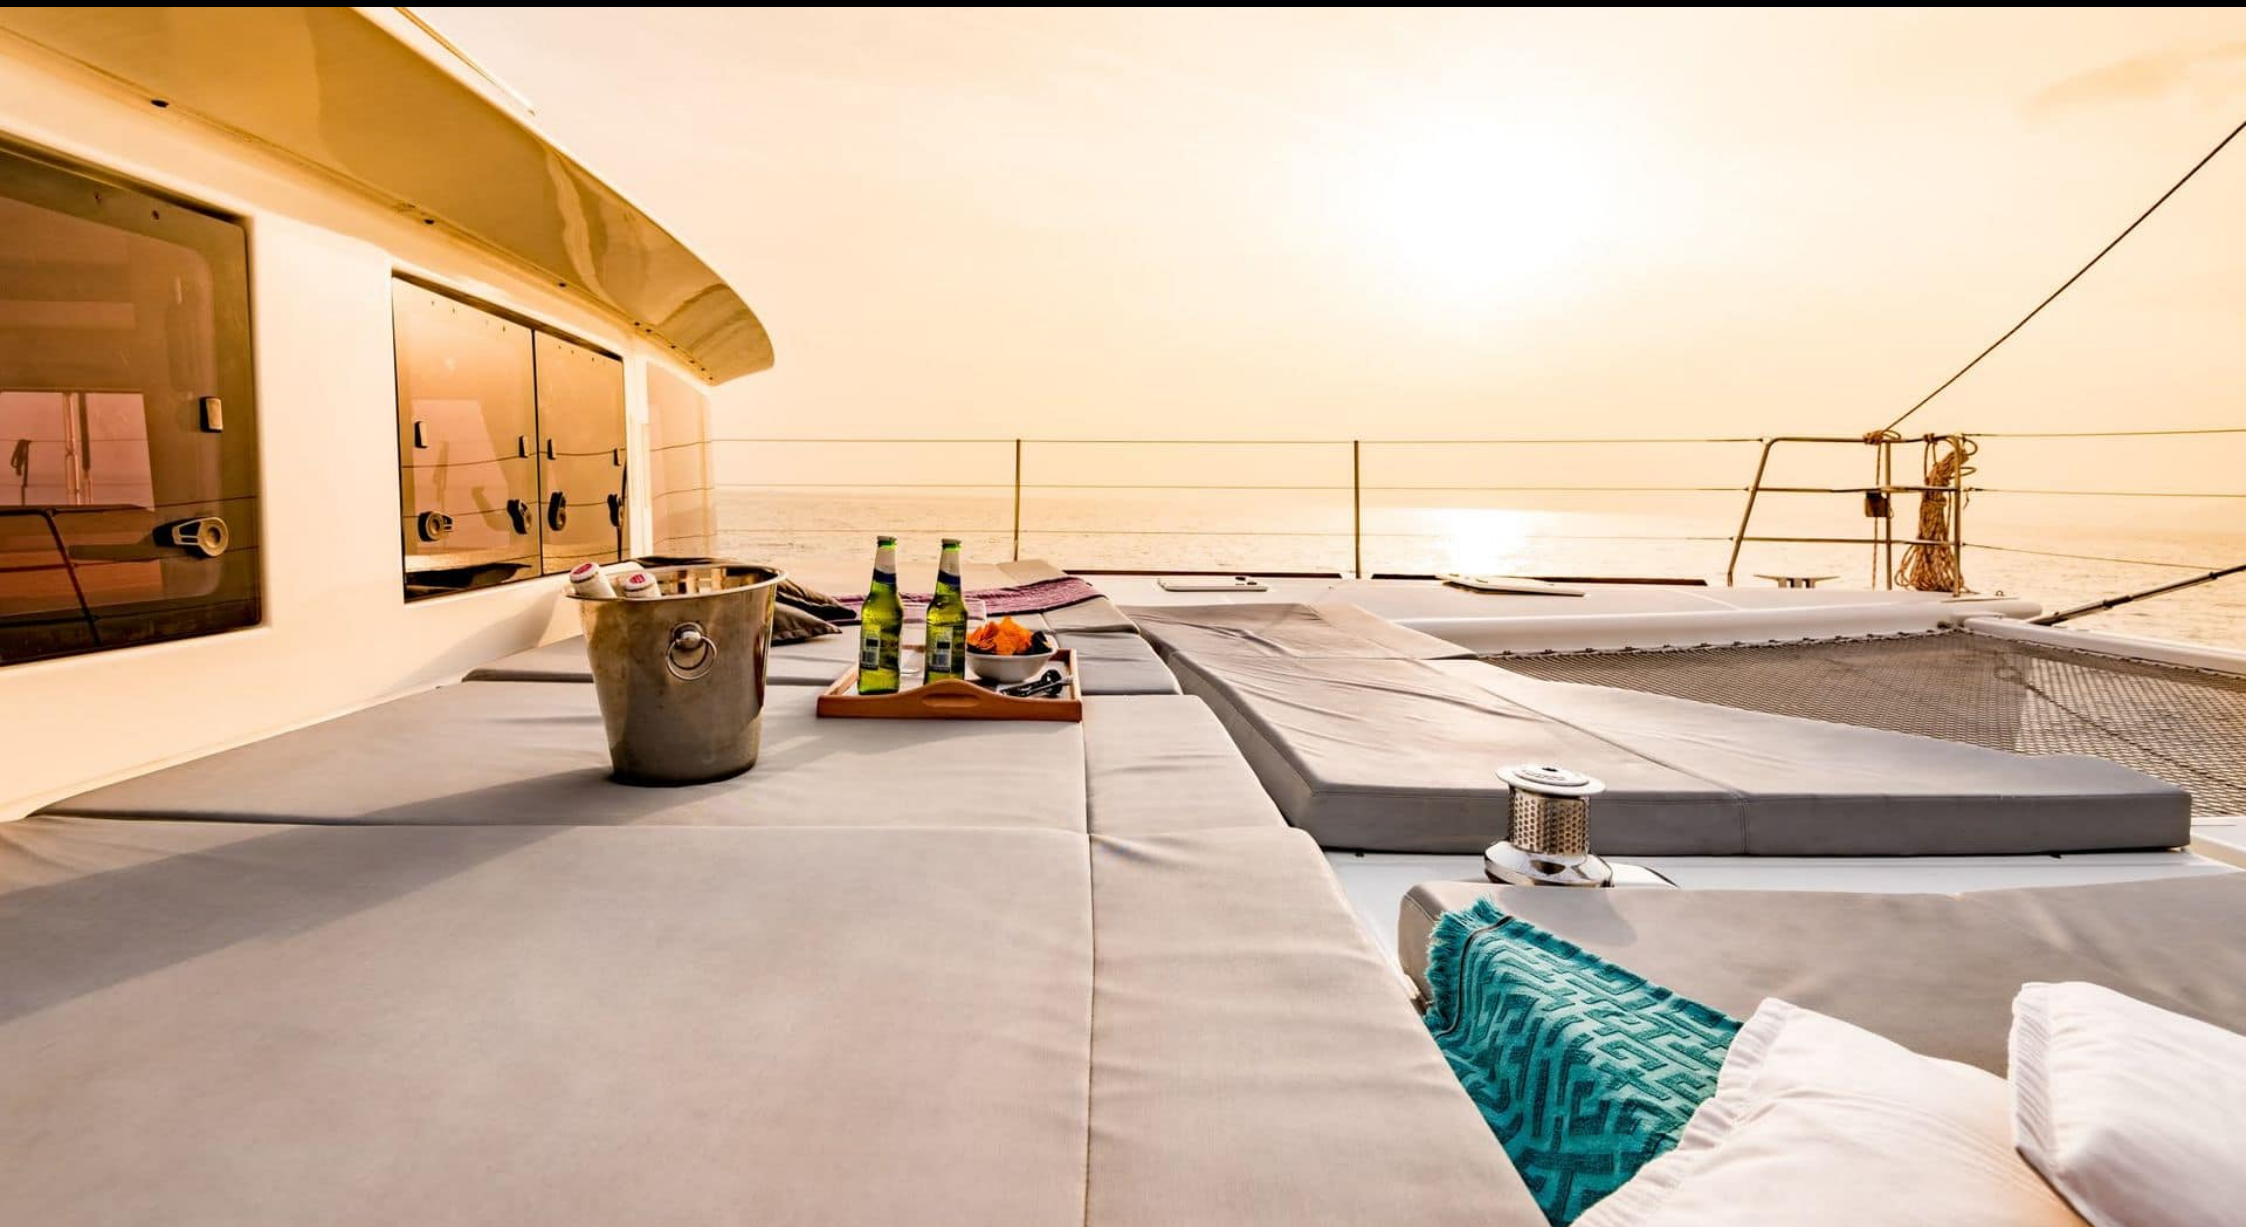

DESIGN D'EXTÉRIEUR