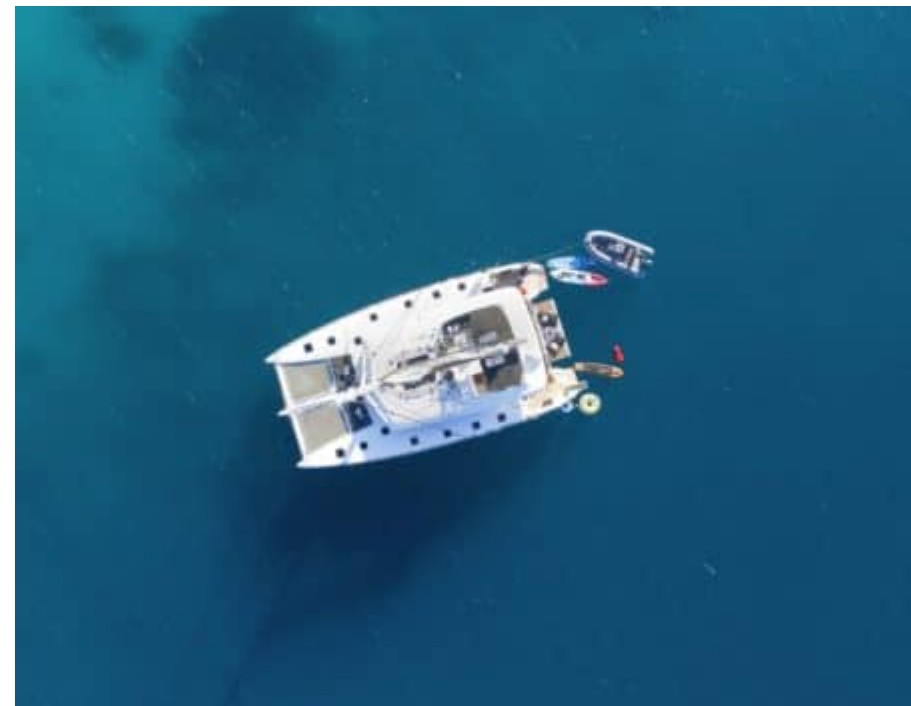

## S/Y PHANTOM

Longueur  
**18.9m**  
62.01 ft.

Personnes  
**10**

Cabines  
**5**

Equipage  
**3**

# S/Y PHANTOM

-  Air Conditioning
-  Fishing Gear
-  Kayaking
-  Paddle Boards x 2
-  Seabob x 2
-  Snorkeling Gear
-  Tender
-  Towable water toys
-  Wakeboard
-  Waterskis
-  Wifi