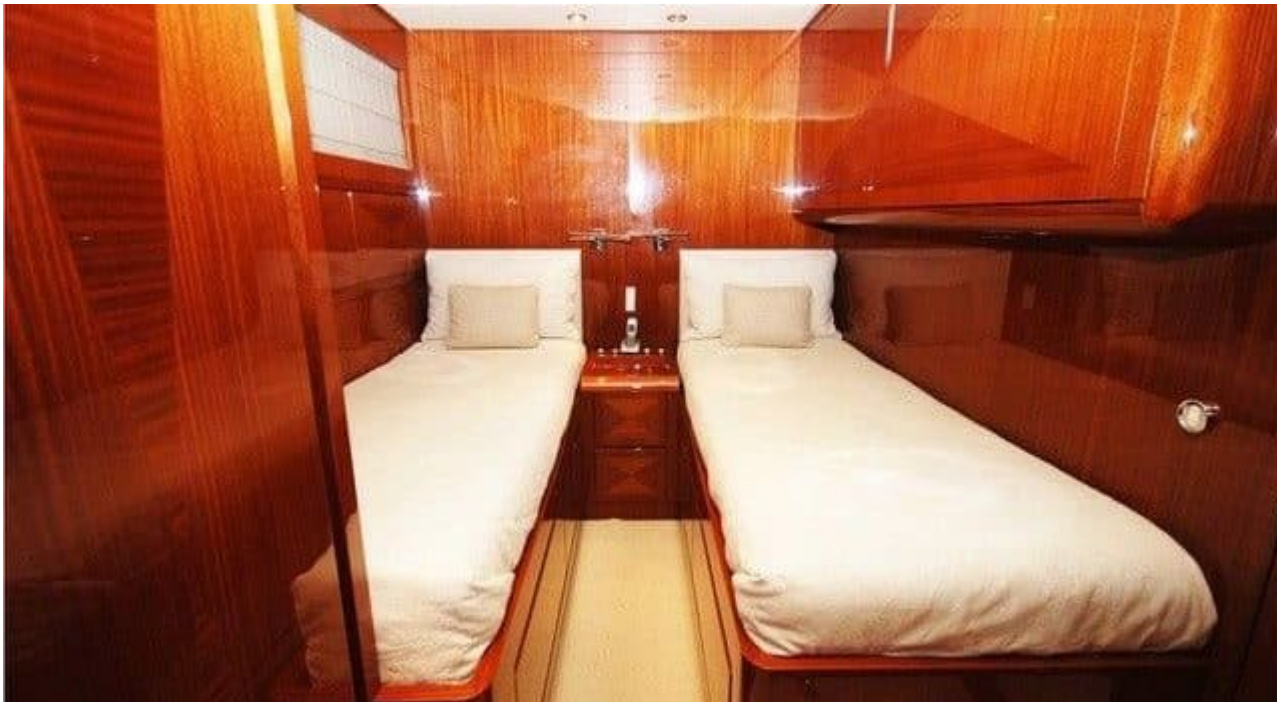

M/Y LADY SPLASH

Length
24.00m 78.74 ft.

Guests
12

Cabins
3

Crew
2

M/Y LADY SPLASH

Fridge

Kitchen

Tender

Wakeboard

Wifi

EXTERIOR DESIGN

INTERIOR DESIGN

GALLERY LIFESTYLE

Specifications

Low rate per day