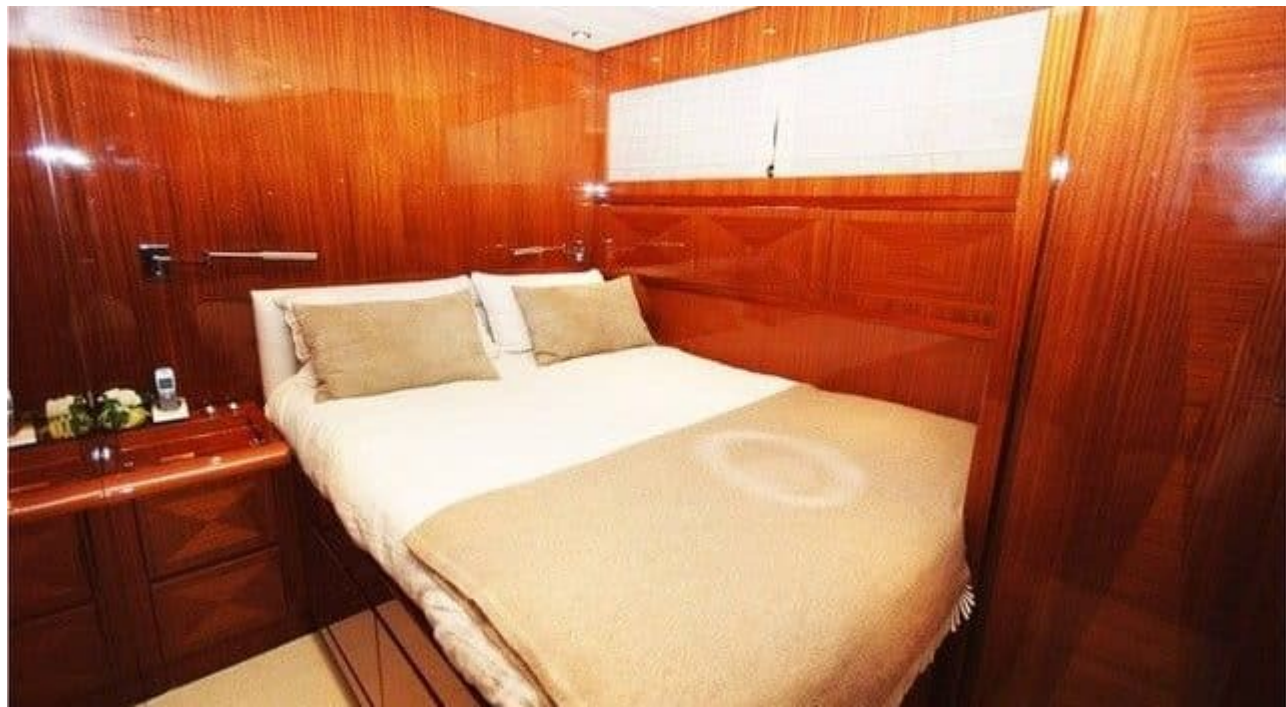

M/Y LADY SPLASH

Length
24.00m 78.74 ft.

Guests
12

Cabins
3

Crew
2

M/Y LADY SPLASH

Fridge

Kitchen

Tender

Wakeboard

Wifi

EXTERIOR DESIGN

INTERIOR DESIGN

GALLERY LIFESTYLE

Specifications

Low rate per day