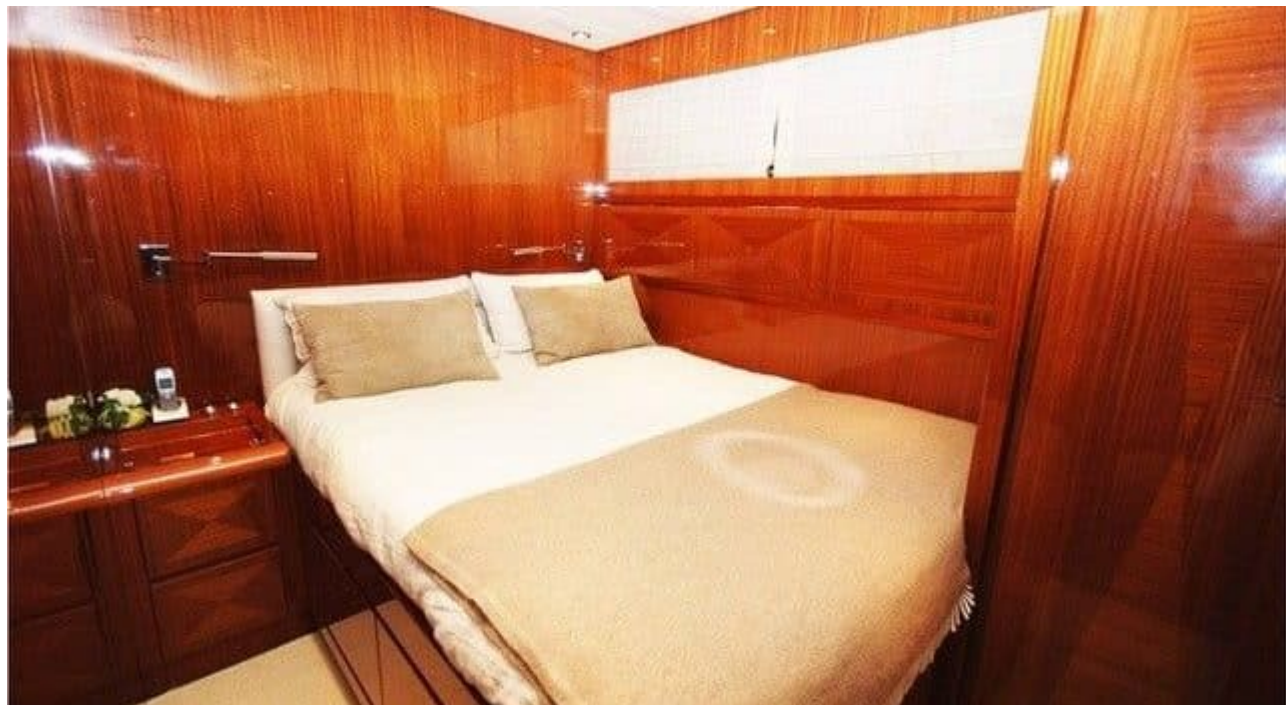

M/Y LADY SPLASH

 Length
24.00m 78.74 ft.

 Guests
12

 Cabins
3

 Crew
2

M/Y LADY SPLASH

Fridge

Kitchen

Tender

Wakeboard

Wifi

EXTERIOR DESIGN

INTERIOR DESIGN

GALLERY LIFESTYLE

Specifications

Low rate per day