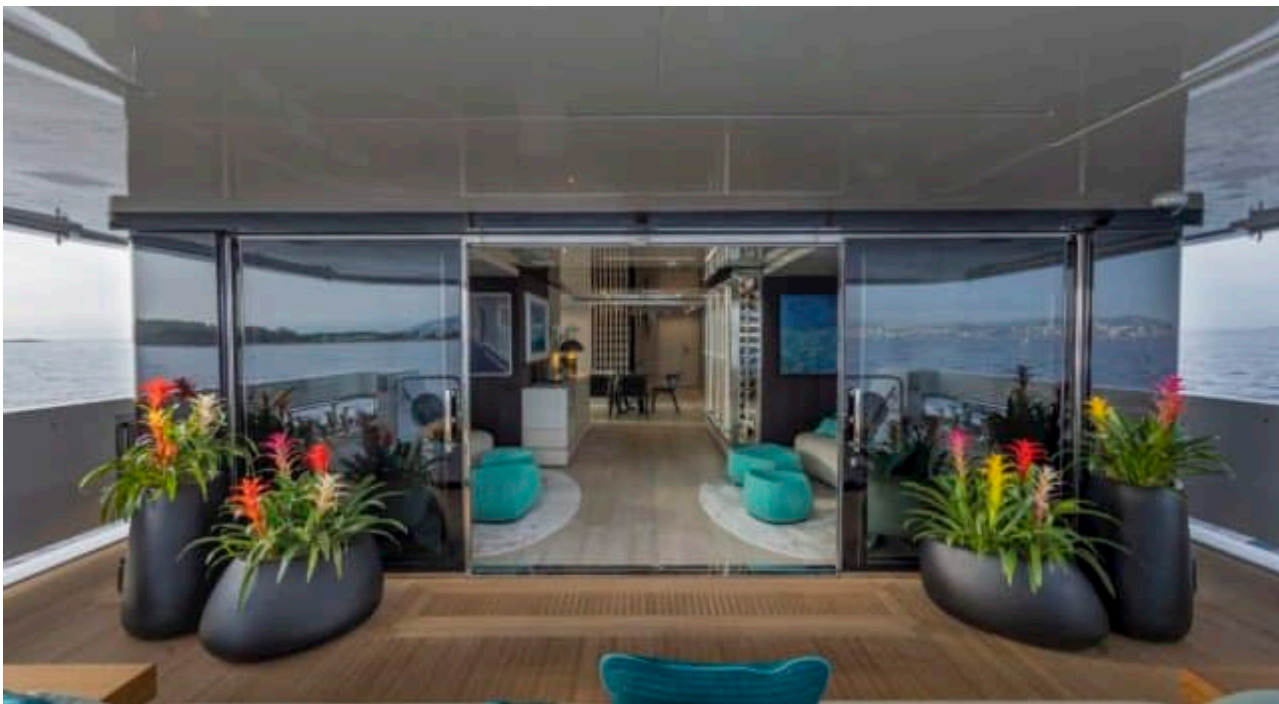

M/Y EMOCEAN

Length
38.2m 125.33 ft.

Guests
12

Crew
8

M/Y EMOCEAN

-  Air Conditioning
-  Beach set-up
-  Donuts
-  Drone
-  Fishing Gear
-  Gym Equipment
-  Hydraulic platform
-  Jacuzzi
-  Jelly Fish Swimming Pool
-  Jetski x 2
-  Kayaks x 2
-  Paddle Board
-  Seabob x 2
-  Snorkeling Gear
-  Sound System
-  Stabilisers at anchor
-  Stabilisers underway
-  Television
-  Tender
-  Towable water toys
-  Wakeboard x 2
-  Waterski
-  Wifi
-  Yoga mats

EXTERIOR DESIGN

INTERIOR DESIGN

GALLERY LIFESTYLE

Specifications

Summer low rate per week

160 000 €

Summer high rate per week

180 000 €

Length

38.2 m

Guests Cruising

12

Cabins

Winter Cruising Area(s)

Caribbean & Bahamas

Summer Cruising Area(s)