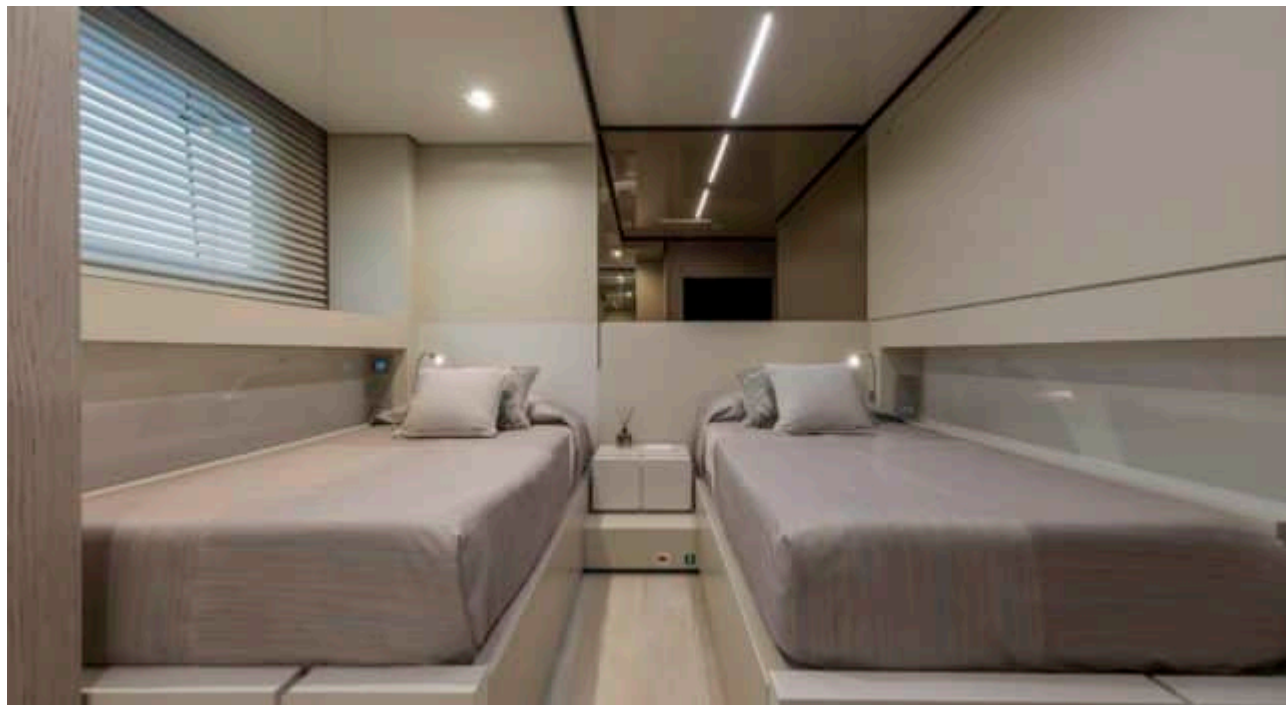

M/Y EMOCEAN

Length
38.2m 125.33 ft.

Guests
12

Crew
8

M/Y EMOCEAN

-  Air Conditioning
-  Beach set-up
-  Donuts
-  Drone
-  Fishing Gear
-  Gym Equipment
-  Hydraulic platform
-  Jacuzzi
-  Jelly Fish Swimming Pool
-  Jetski x 2
-  Kayaks x 2
-  Paddle Board
-  Seabob x 2
-  Snorkeling Gear
-  Sound System
-  Stabilisers at anchor
-  Stabilisers underway
-  Television
-  Tender
-  Towable water toys
-  Wakeboard x 2
-  Waterski
-  Wifi
-  Yoga mats

EXTERIOR DESIGN

INTERIOR DESIGN

GALLERY LIFESTYLE

Specifications

Summer low rate per week

160 000 €

Summer high rate per week

180 000 €

Length

38.2 m

Guests Cruising

12

Cabins

Winter Cruising Area(s)

Caribbean & Bahamas

Summer Cruising Area(s)