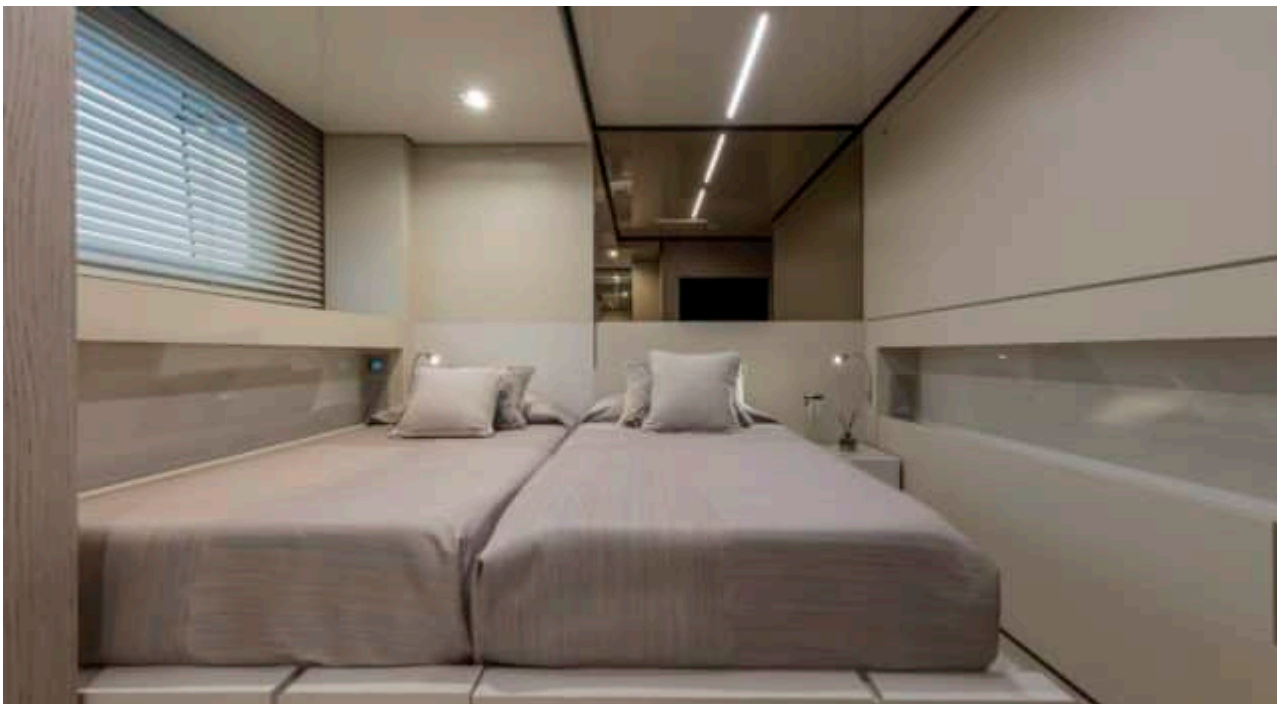

M/Y EMOCEAN

Length
38.2m 125.33 ft.

Guests
12

Crew
8

M/Y EMOCEAN

-  Air Conditioning
-  Beach set-up
-  Donuts
-  Drone
-  Fishing Gear
-  Gym Equipment
-  Hydraulic platform
-  Jacuzzi
-  Jelly Fish Swimming Pool
-  Jetski x 2
-  Kayaks x 2
-  Paddle Board
-  Seabob x 2
-  Snorkeling Gear
-  Sound System
-  Stabilisers at anchor
-  Stabilisers underway
-  Television
-  Tender
-  Towable water toys
-  Wakeboard x 2
-  Waterski
-  Wifi
-  Yoga mats

EXTERIOR DESIGN

INTERIOR DESIGN

GALLERY LIFESTYLE

Specifications

Summer low rate per week

160 000 €

Summer high rate per week

180 000 €

Length

38.2 m

Guests Cruising

12

Cabins

Winter Cruising Area(s)

Caribbean & Bahamas

Summer Cruising Area(s)