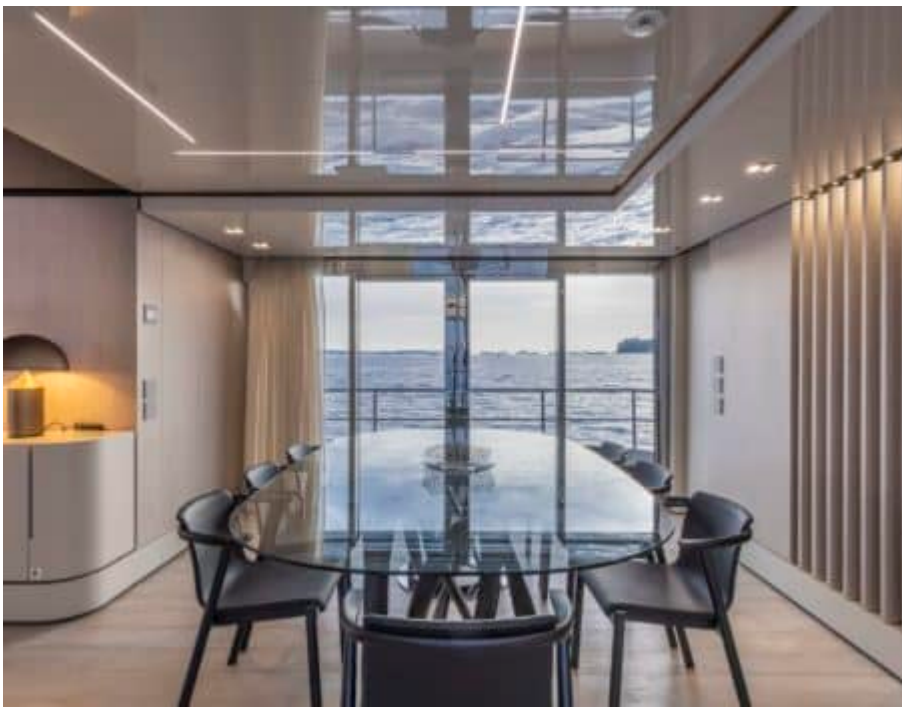

M/Y EMOCEAN

Length
38.2m 125.33 ft.

Guests
12

Crew
8

M/Y EMOCEAN

-  Air Conditioning
-  Beach set-up
-  Donuts
-  Drone
-  Fishing Gear
-  Gym Equipment
-  Hydraulic platform
-  Jacuzzi
-  Jelly Fish Swimming Pool
-  Jetski x 2
-  Kayaks x 2
-  Paddle Board
-  Seabob x 2
-  Snorkeling Gear
-  Sound System
-  Stabilisers at anchor
-  Stabilisers underway
-  Television
-  Tender
-  Towable water toys
-  Wakeboard x 2
-  Waterski
-  Wifi
-  Yoga mats

EXTERIOR DESIGN

INTERIOR DESIGN

GALLERY LIFESTYLE

Specifications

Summer low rate per week

160 000 €

Summer high rate per week

180 000 €