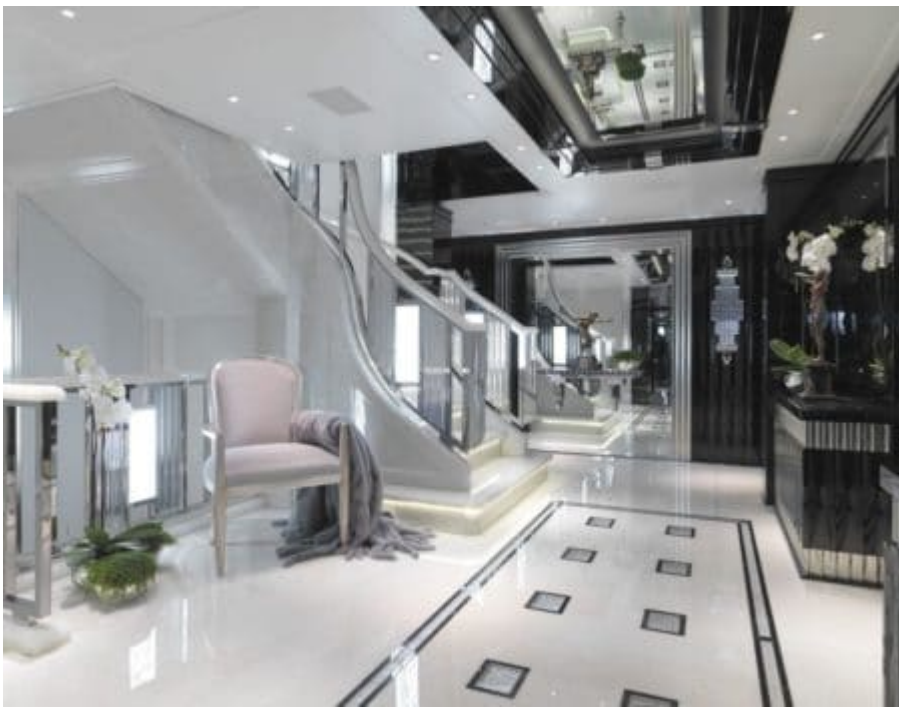

EXTERIOR DESIGN

INTERIOR DESIGN

GALLERY LIFESTYLE

Specifications

Summer low rate per week

425 000 €

Summer high rate per week

460 000 €