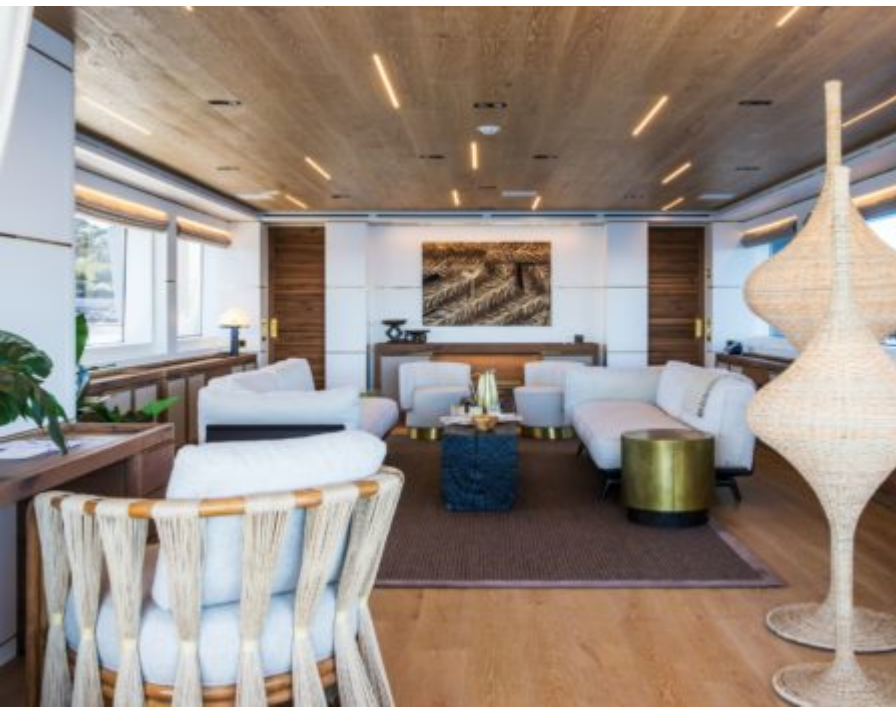

M/Y SASSA LA MARE

 Length
33.85m 111.06 ft.

 Guests
12

 Cabins
5

 Crew
6

M/Y SASSA LA MARE

-  Air Conditioning
-  Electric bicycle
-  Jacuzzi
-  Jetski
-  Kayaks x 2
-  Paddle Boards x 2
-  Seabob x 2
-  Snorkeling Gear
-  Stabilisers at anchor
-  Stabilisers underway
-  Tender
-  Towable water toys
-  Waterskis
-  Wifi

EXTERIOR DESIGN

INTERIOR DESIGN

GALLERY LIFESTYLE

Specifications

Summer low rate per week

125 000 €

Summer high rate per week

150 000 €