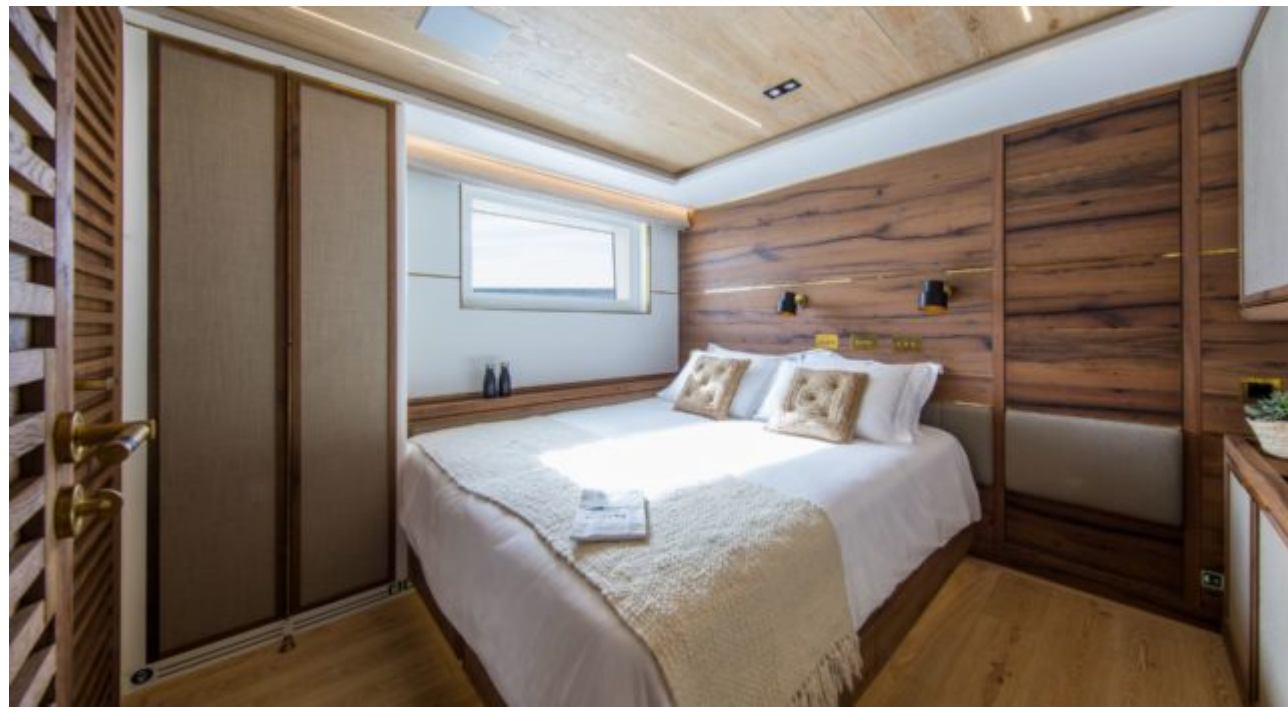

M/Y MIMI LA SARDINE

 Length
33.85m 111.06 ft.

 Guests
12

 Cabins
5

 Crew
6

M/Y MIMI LA SARDINE

-  Air Conditioning
-  Electric bicycle
-  Jacuzzi
-  Jetski
-  Kayaks x 2
-  Paddle Boards x 2
-  Seabob x 2
-  Snorkeling Gear
-  Stabilisers at anchor
-  Stabilisers underway
-  Tender
-  Towable water toys
-  Waterskis
-  Wifi

EXTERIOR DESIGN

INTERIOR DESIGN

GALLERY LIFESTYLE

Specifications

Low rate per day

20 000 €

High rate per day

23 333 €