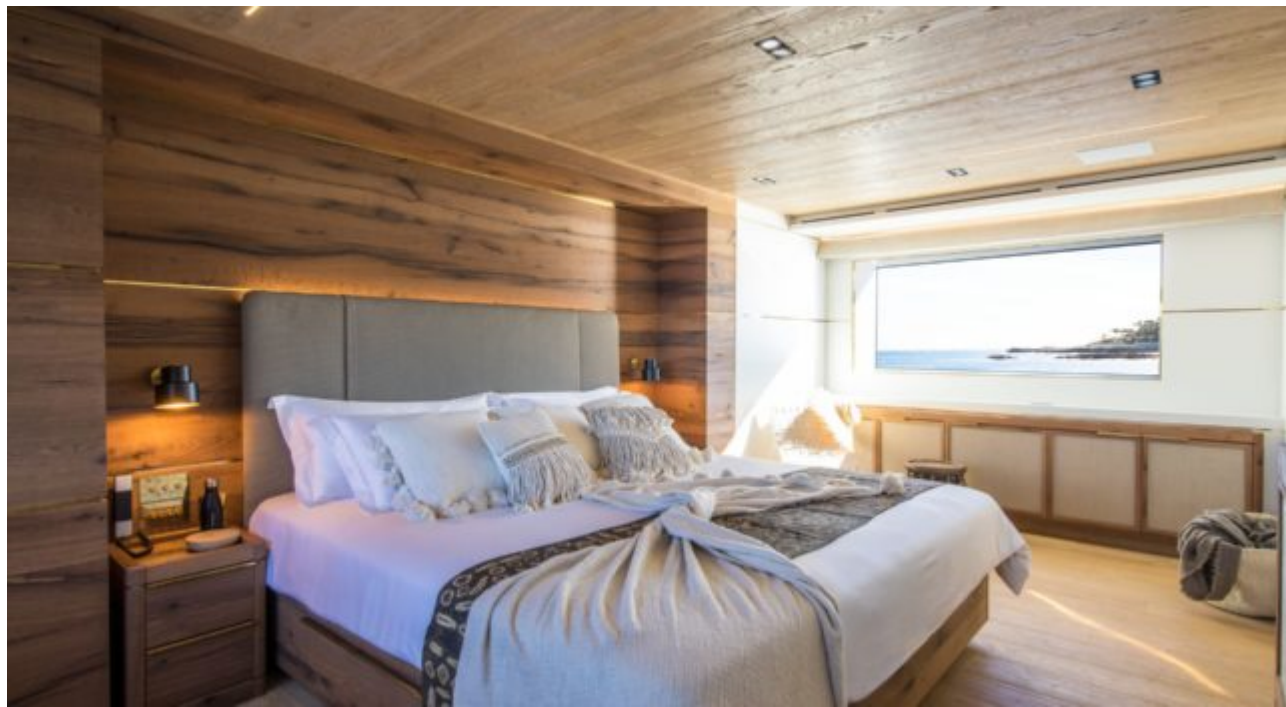

EXTERIOR DESIGN

INTERIOR DESIGN

GALLERY LIFESTYLE

Specifications

Low rate per day

20 000 €

High rate per day

23 333 €