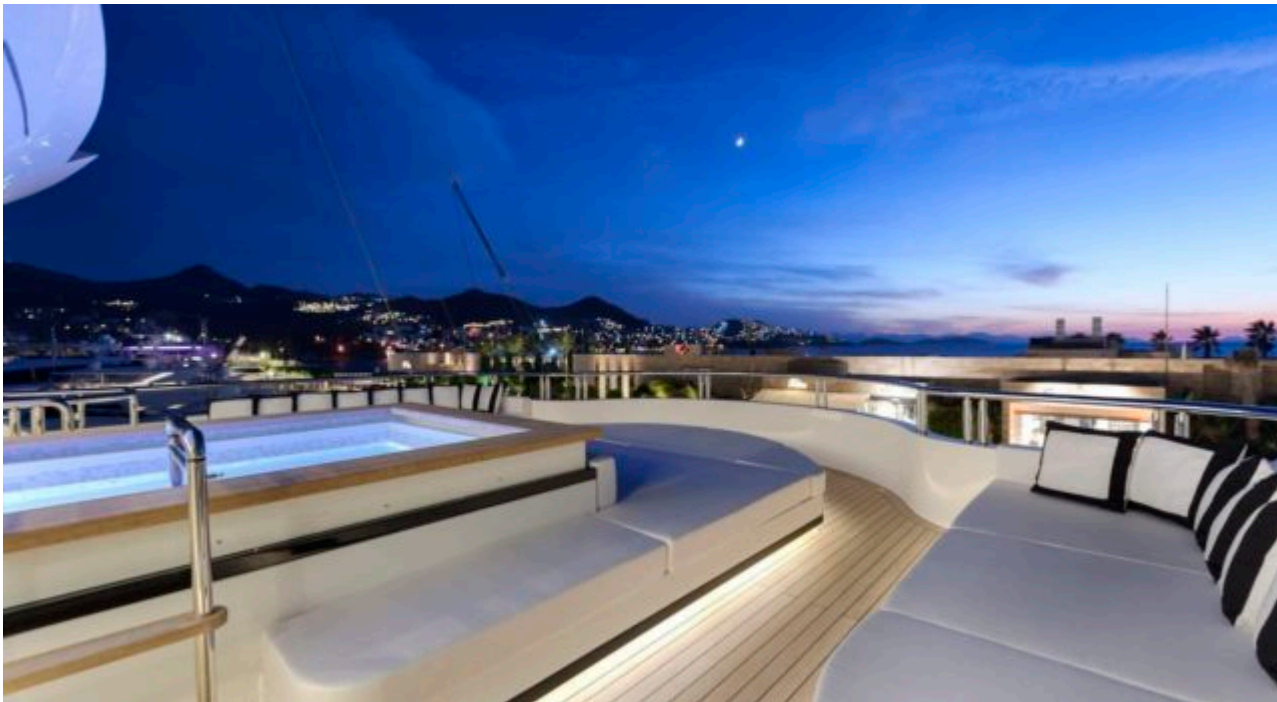

M/Y LIQUID SKY

Length
47m 154.2 ft.

Guests
12

Cabins
5

Crew
9

M/Y LIQUID SKY

- | | | | | |
|---|--|---|--|---|
| 
Air Conditioning | 
Banana | 
Donuts | 
Fishing Gear | 
Gym Equipment |
| 
Jacuzzi | 
Jetski | 
Jetski stand-up | 
Kayaking | 
Paddle Boards x
2 |
| 
Seabob x 2 | 
Snorkeling Gear | 
Stabilisers at
anchor | 
Stabilisers
underway | 
Tender |
| 
Wakeboard | 
Waterskis | 
Wifi | 
Scuba diving | |

EXTERIOR DESIGN

INTERIOR DESIGN

GALLERY LIFESTYLE

Specifications

Low rate per day

32 500 €

High rate per day

36 670 €