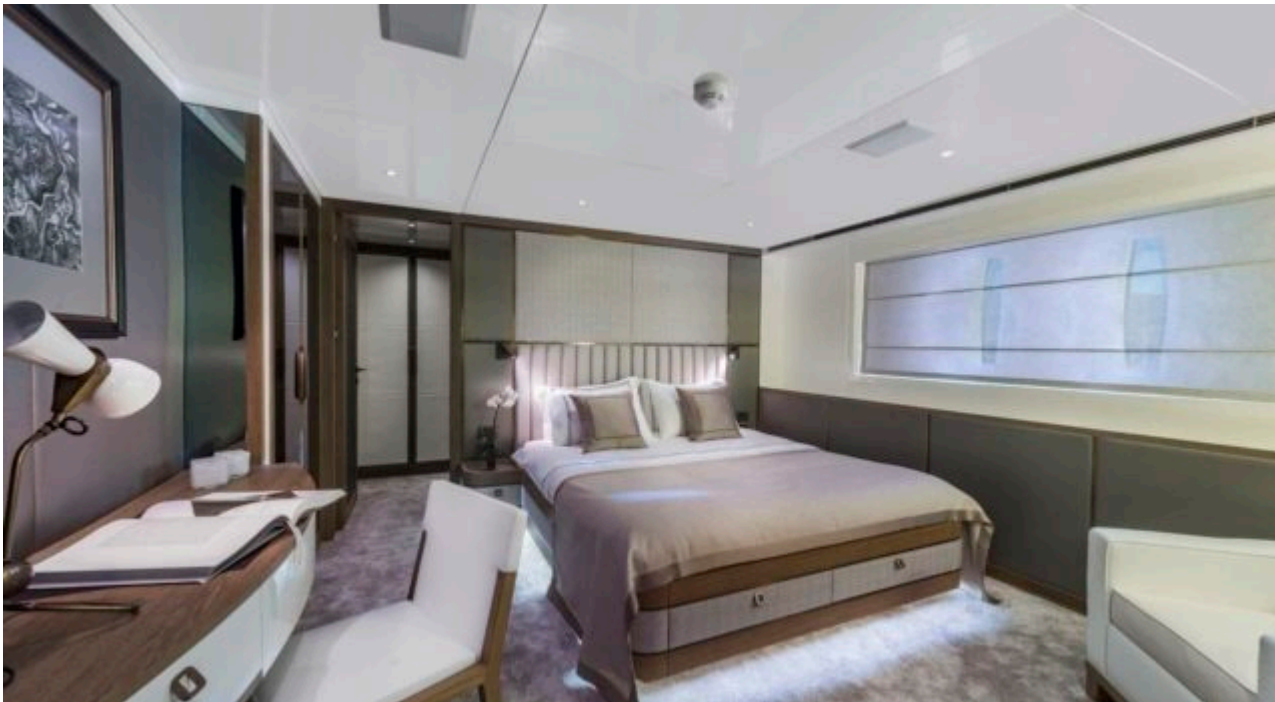

M/Y LIQUID SKY

Length
47m 154.2 ft.

Guests
12

Cabins
5

Crew
9

M/Y LIQUID SKY

- | | | | | |
|---|--|---|--|---|
| 
Air Conditioning | 
Banana | 
Donuts | 
Fishing Gear | 
Gym Equipment |
| 
Jacuzzi | 
Jetski | 
Jetski stand-up | 
Kayaking | 
Paddle Boards x
2 |
| 
Seabob x 2 | 
Snorkeling Gear | 
Stabilisers at
anchor | 
Stabilisers
underway | 
Tender |
| 
Wakeboard | 
Waterskis | 
Wifi | 
Scuba diving | |

EXTERIOR DESIGN

INTERIOR DESIGN

GALLERY LIFESTYLE

Specifications

Low rate per day

32 500 €

High rate per day

36 670 €