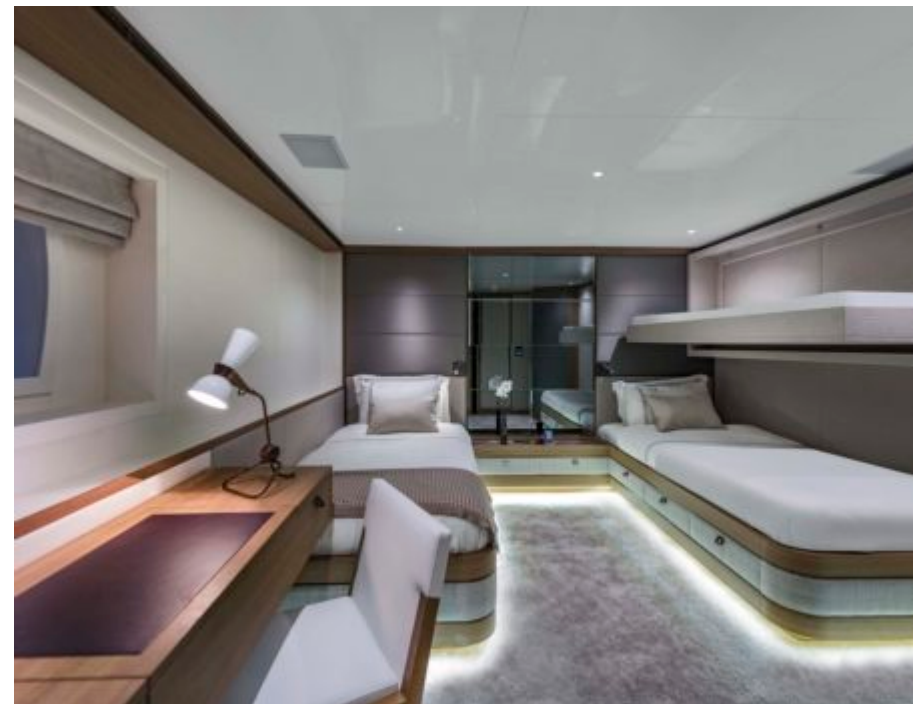

M/Y LIQUID SKY

Length
47m 154.2 ft.

Guests
12

Cabins
5

Crew
9

M/Y LIQUID SKY

- | | | | | |
|---|--|---|--|---|
| 
Air Conditioning | 
Banana | 
Donuts | 
Fishing Gear | 
Gym Equipment |
| 
Jacuzzi | 
Jetski | 
Jetski stand-up | 
Kayaking | 
Paddle Boards x
2 |
| 
Seabob x 2 | 
Snorkeling Gear | 
Stabilisers at
anchor | 
Stabilisers
underway | 
Tender |
| 
Wakeboard | 
Waterskis | 
Wifi | 
Scuba diving | |

EXTERIOR DESIGN

INTERIOR DESIGN

GALLERY LIFESTYLE

Specifications

Low rate per day

32 500 €

High rate per day

36 670 €