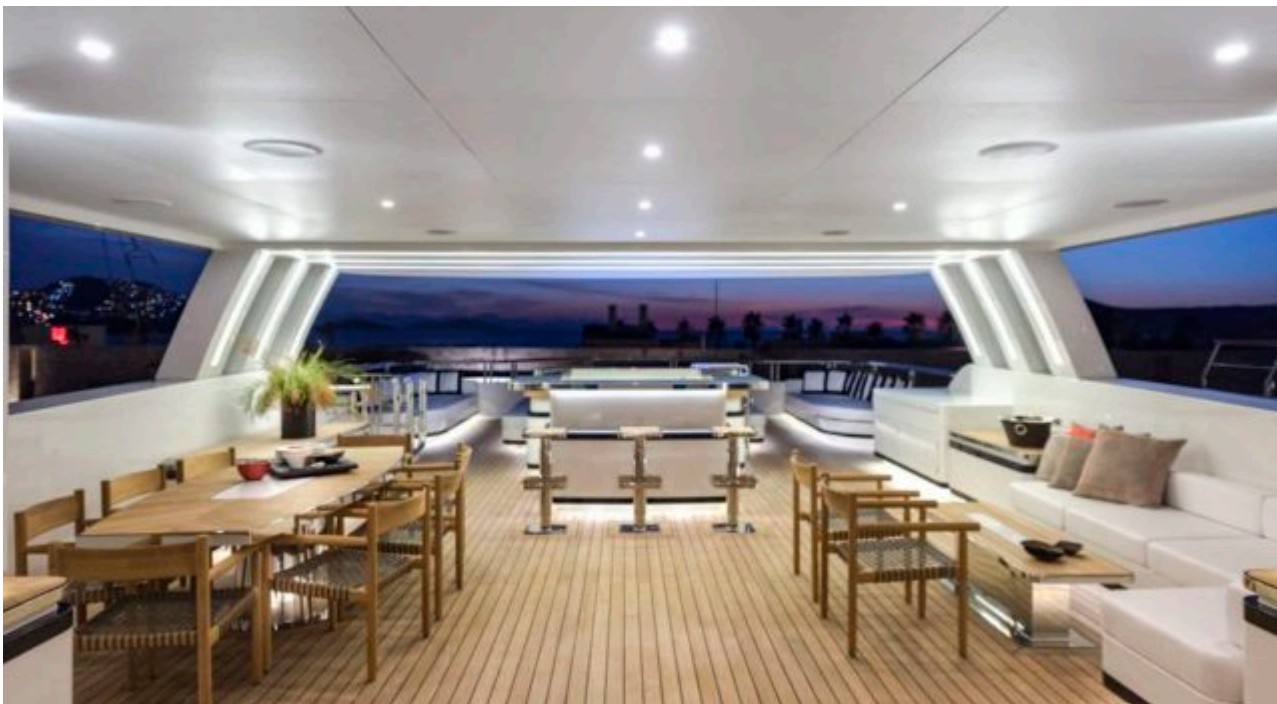

M/Y LIQUID SKY

Length
47m 154.2 ft.

Guests
12

Cabins
5

Crew
9

M/Y LIQUID SKY

-  Air Conditioning
-  Banana
-  Donuts
-  Fishing Gear
-  Gym Equipment
-  Jacuzzi
-  Jetski
-  Jetski stand-up
-  Kayaking
-  Paddle Boards x 2
-  Seabob x 2
-  Snorkeling Gear
-  Stabilisers at anchor
-  Stabilisers underway
-  Tender
-  Wakeboard
-  Waterskis
-  Wifi
-  Scuba diving

EXTERIOR DESIGN

INTERIOR DESIGN

GALLERY LIFESTYLE

Specifications

Low rate per day

32 500 €

High rate per day

36 670 €