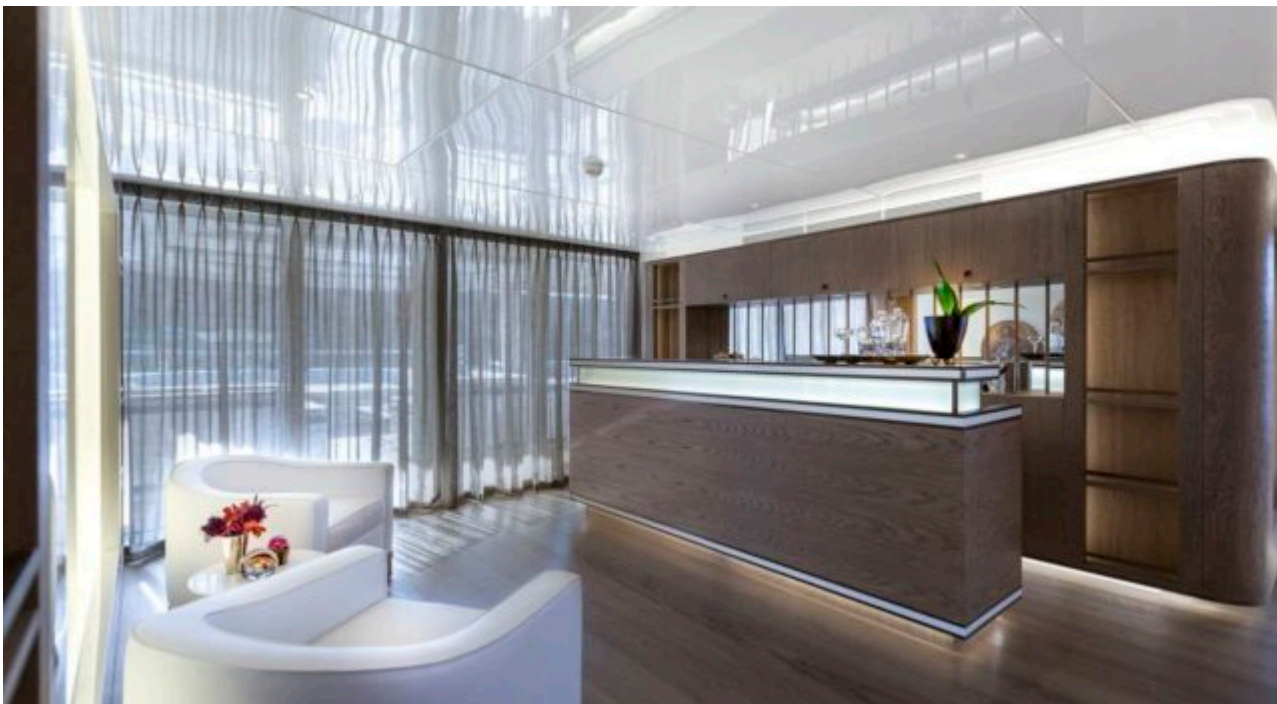

EXTERIOR DESIGN

INTERIOR DESIGN

GALLERY LIFESTYLE

Specifications

Low rate per day

32 500 €

High rate per day

36 670 €