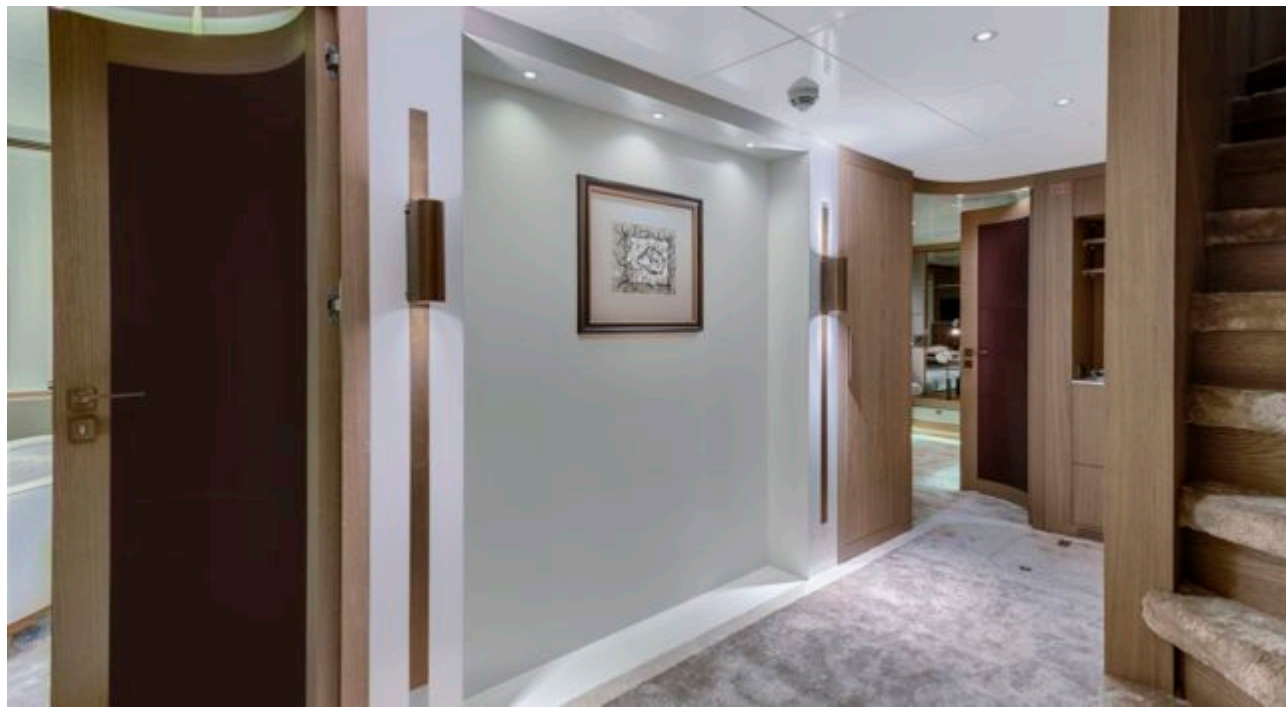

EXTERIOR DESIGN

INTERIOR DESIGN

GALLERY LIFESTYLE

Specifications

Low rate per day

32 500 €

High rate per day

36 670 €