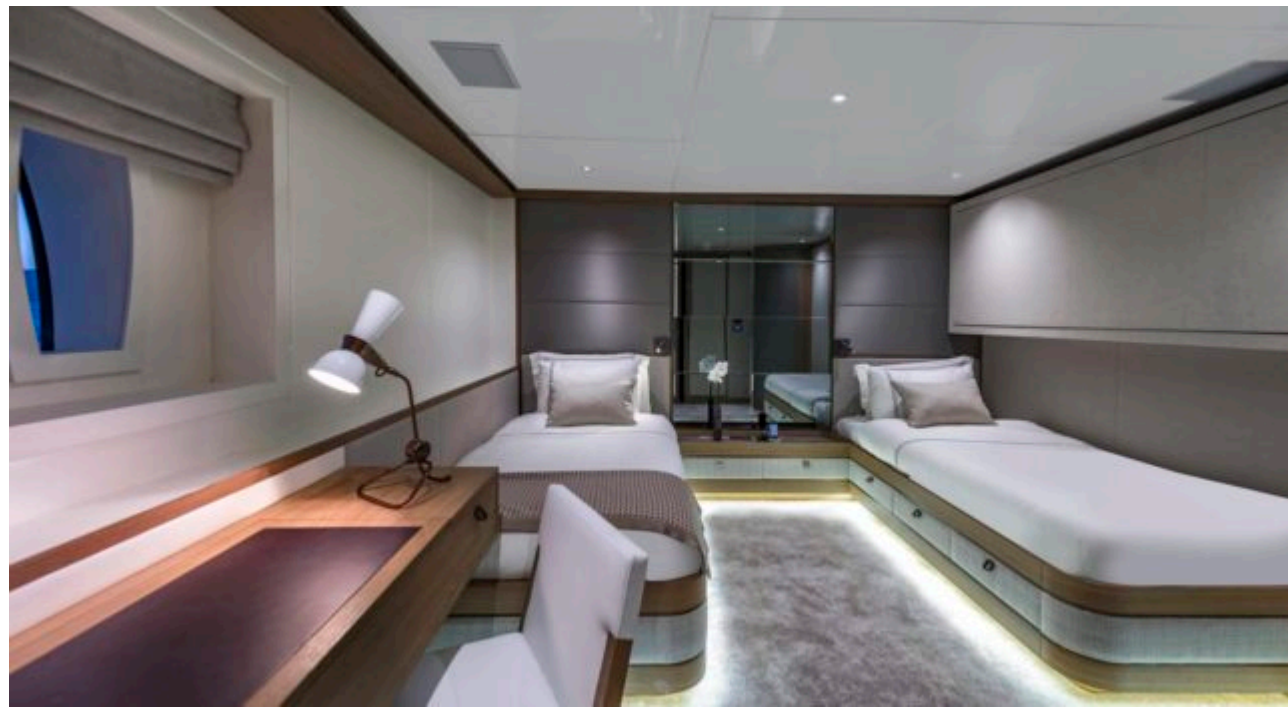

M/Y LIQUID SKY

Length
47m 154.2 ft.

Guests
12

Cabins
5

Crew
9

M/Y LIQUID SKY

-  Air Conditioning
-  Banana
-  Donuts
-  Fishing Gear
-  Gym Equipment
-  Jacuzzi
-  Jetski
-  Jetski stand-up
-  Kayaking
-  Paddle Boards x 2
-  Seabob x 2
-  Snorkeling Gear
-  Stabilisers at anchor
-  Stabilisers underway
-  Tender
-  Wakeboard
-  Waterskis
-  Wifi
-  Scuba diving

EXTERIOR DESIGN

INTERIOR DESIGN

GALLERY LIFESTYLE

Specifications

Low rate per day

32 500 €

High rate per day

36 670 €