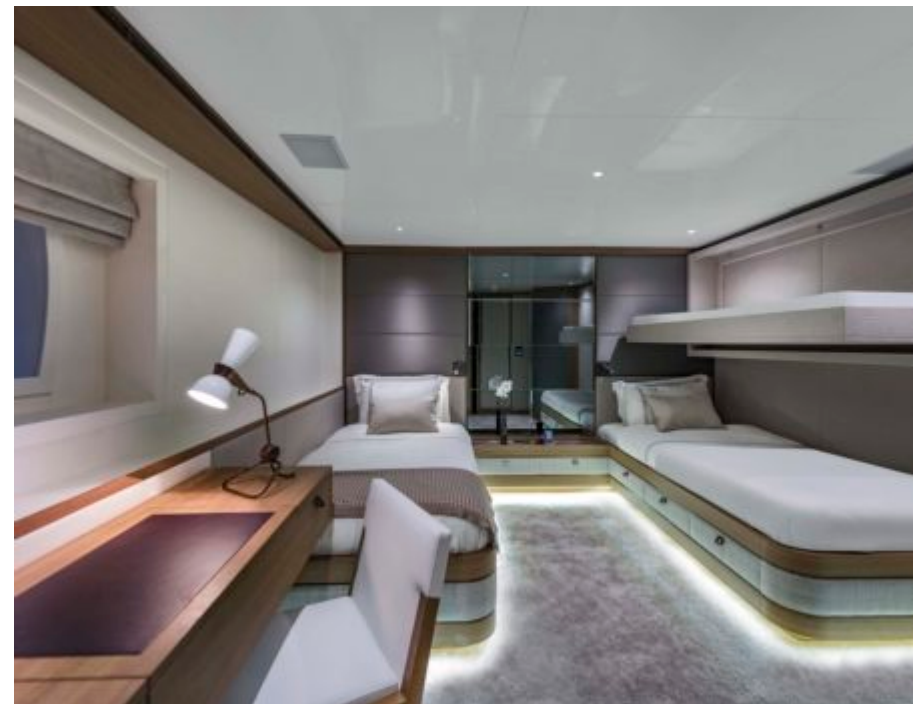

EXTERIOR DESIGN

INTERIOR DESIGN

GALLERY LIFESTYLE

Specifications

Low rate per day

32 500 €

High rate per day

36 670 €