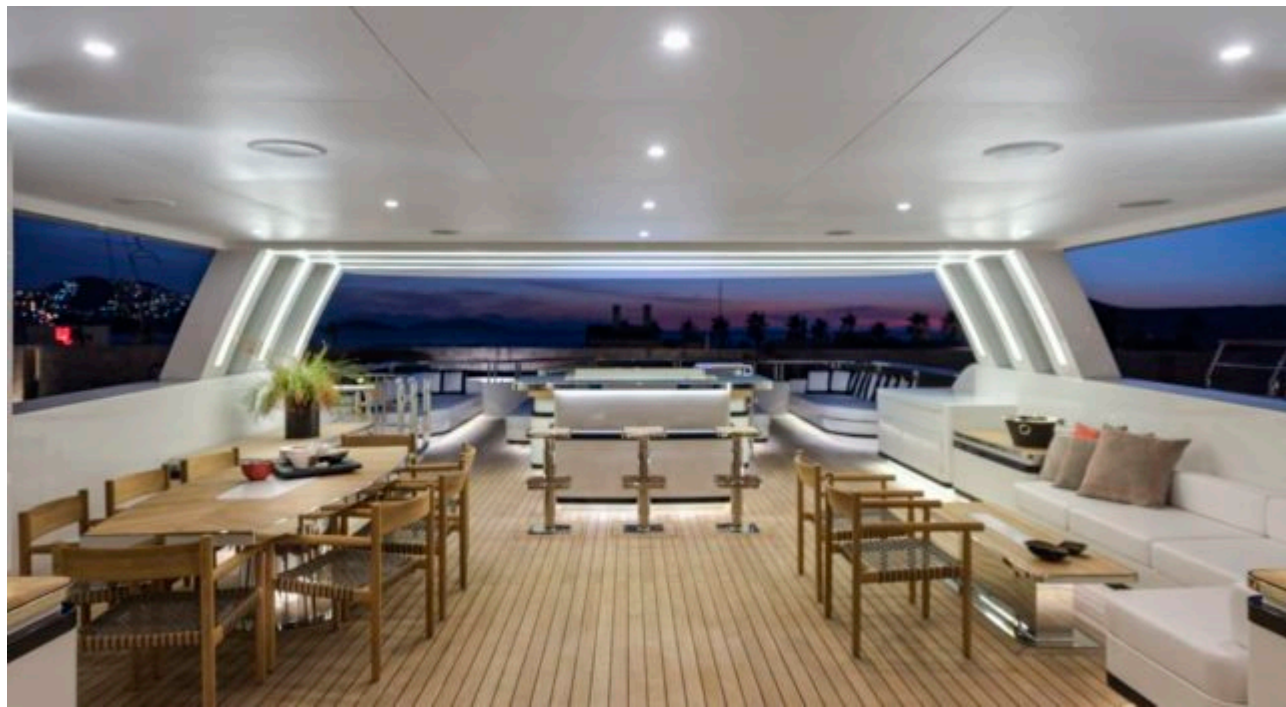

M/Y LIQUID SKY

Length
47m 154.2 ft.

Guests
12

Cabins
5

Crew
9

M/Y LIQUID SKY

- | | | | | |
|---|--|---|--|---|
| 
Air Conditioning | 
Banana | 
Donuts | 
Fishing Gear | 
Gym Equipment |
| 
Jacuzzi | 
Jetski | 
Jetski stand-up | 
Kayaking | 
Paddle Boards x
2 |
| 
Seabob x 2 | 
Snorkeling Gear | 
Stabilisers at
anchor | 
Stabilisers
underway | 
Tender |
| 
Wakeboard | 
Waterskis | 
Wifi | 
Scuba diving | |

EXTERIOR DESIGN

INTERIOR DESIGN

GALLERY LIFESTYLE

Specifications

Low rate per day

32 500 €

High rate per day

36 670 €