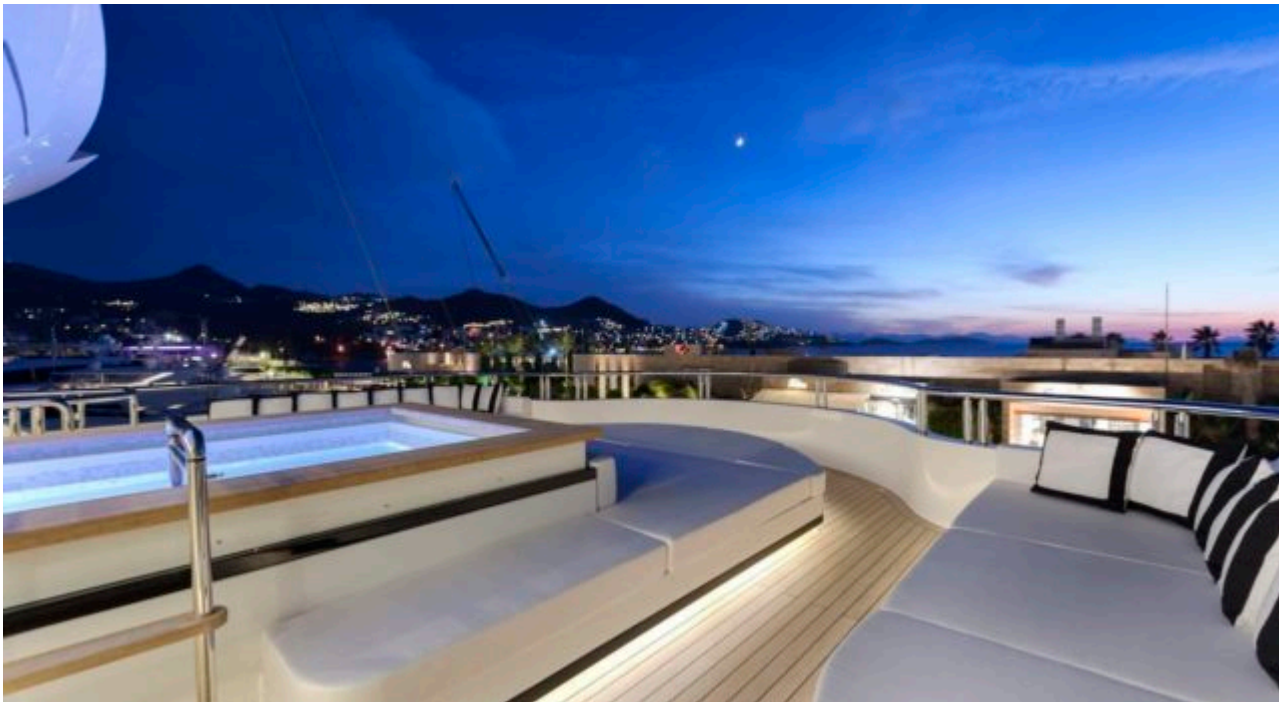

M/Y LIQUID SKY

Length
47m 154.2 ft.

Guests
12

Cabins
5

Crew
9

M/Y LIQUID SKY

- | | | | | |
|---|--|---|--|---|
| 
Air Conditioning | 
Banana | 
Donuts | 
Fishing Gear | 
Gym Equipment |
| 
Jacuzzi | 
Jetski | 
Jetski stand-up | 
Kayaking | 
Paddle Boards x
2 |
| 
Seabob x 2 | 
Snorkeling Gear | 
Stabilisers at
anchor | 
Stabilisers
underway | 
Tender |
| 
Wakeboard | 
Waterskis | 
Wifi | 
Scuba diving | |

EXTERIOR DESIGN

INTERIOR DESIGN

GALLERY LIFESTYLE

Specifications

Low rate per day

32 500 €

High rate per day

36 670 €