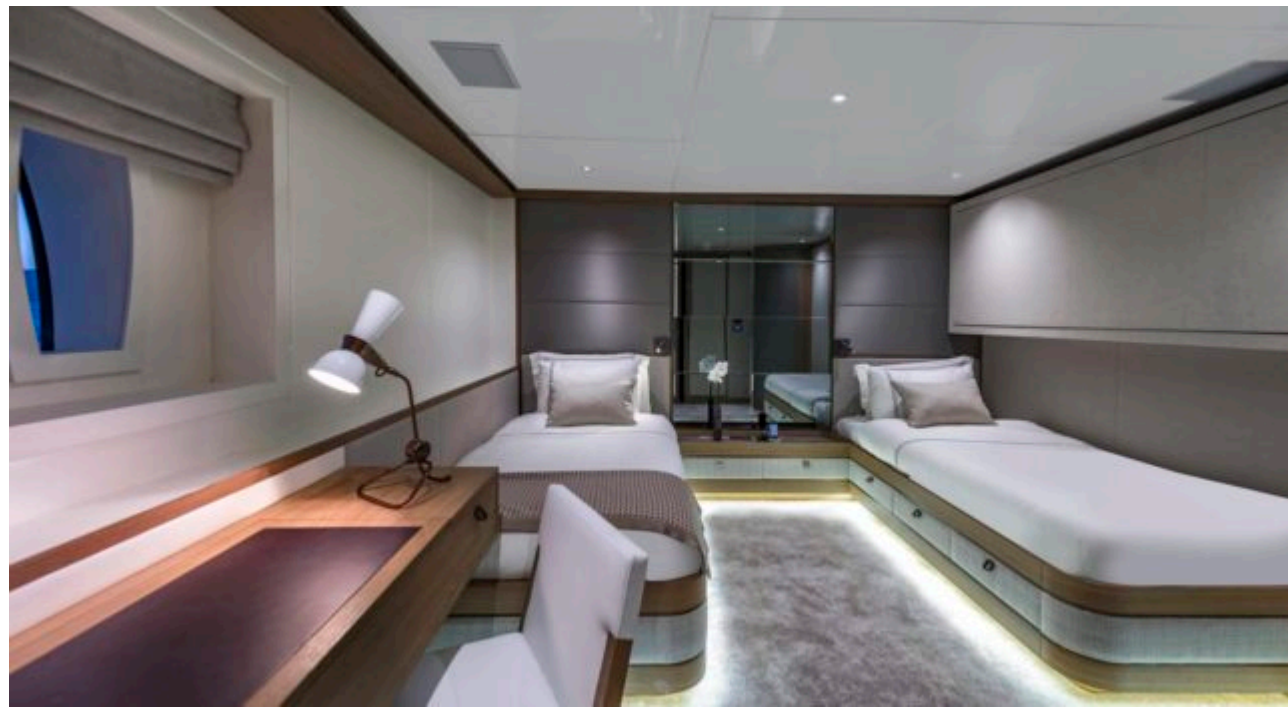

M/Y LIQUID SKY

Length
47m 154.2 ft.

Guests
12

Cabins
5

Crew
9

M/Y LIQUID SKY

- | | | | | |
|---|--|---|--|---|
| 
Air Conditioning | 
Banana | 
Donuts | 
Fishing Gear | 
Gym Equipment |
| 
Jacuzzi | 
Jetski | 
Jetski stand-up | 
Kayaking | 
Paddle Boards x
2 |
| 
Seabob x 2 | 
Snorkeling Gear | 
Stabilisers at
anchor | 
Stabilisers
underway | 
Tender |
| 
Wakeboard | 
Waterskis | 
Wifi | 
Scuba diving | |

EXTERIOR DESIGN

INTERIOR DESIGN

GALLERY LIFESTYLE

Specifications

Low rate per day

32 500 €

High rate per day

36 670 €