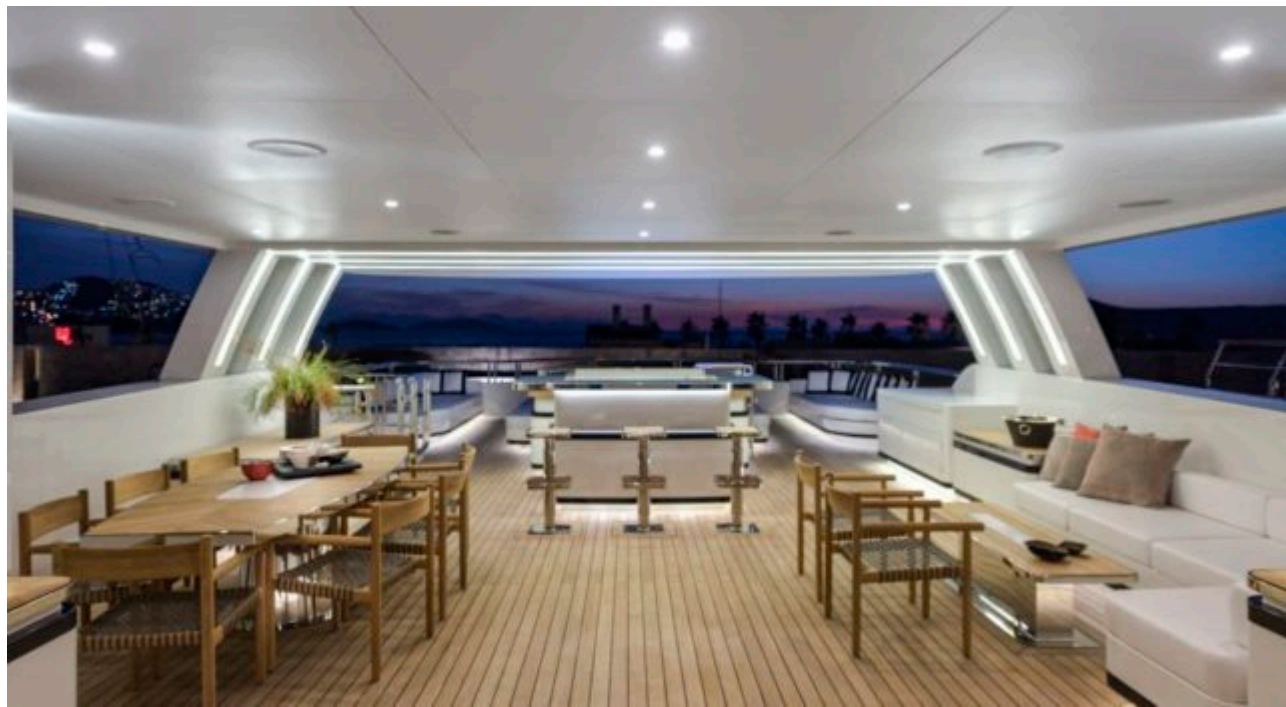

M/Y LIQUID SKY

Length
47m 154.2 ft.

Guests
12

Cabins
5

Crew
9

M/Y LIQUID SKY

-  Air Conditioning
-  Banana
-  Donuts
-  Fishing Gear
-  Gym Equipment
-  Jacuzzi
-  Jetski
-  Jetski stand-up
-  Kayaking
-  Paddle Boards x 2
-  Seabob x 2
-  Snorkeling Gear
-  Stabilisers at anchor
-  Stabilisers underway
-  Tender
-  Wakeboard
-  Waterskis
-  Wifi
-  Scuba diving

EXTERIOR DESIGN

INTERIOR DESIGN

GALLERY LIFESTYLE

Specifications

Low rate per day

32 500 €

High rate per day

36 670 €