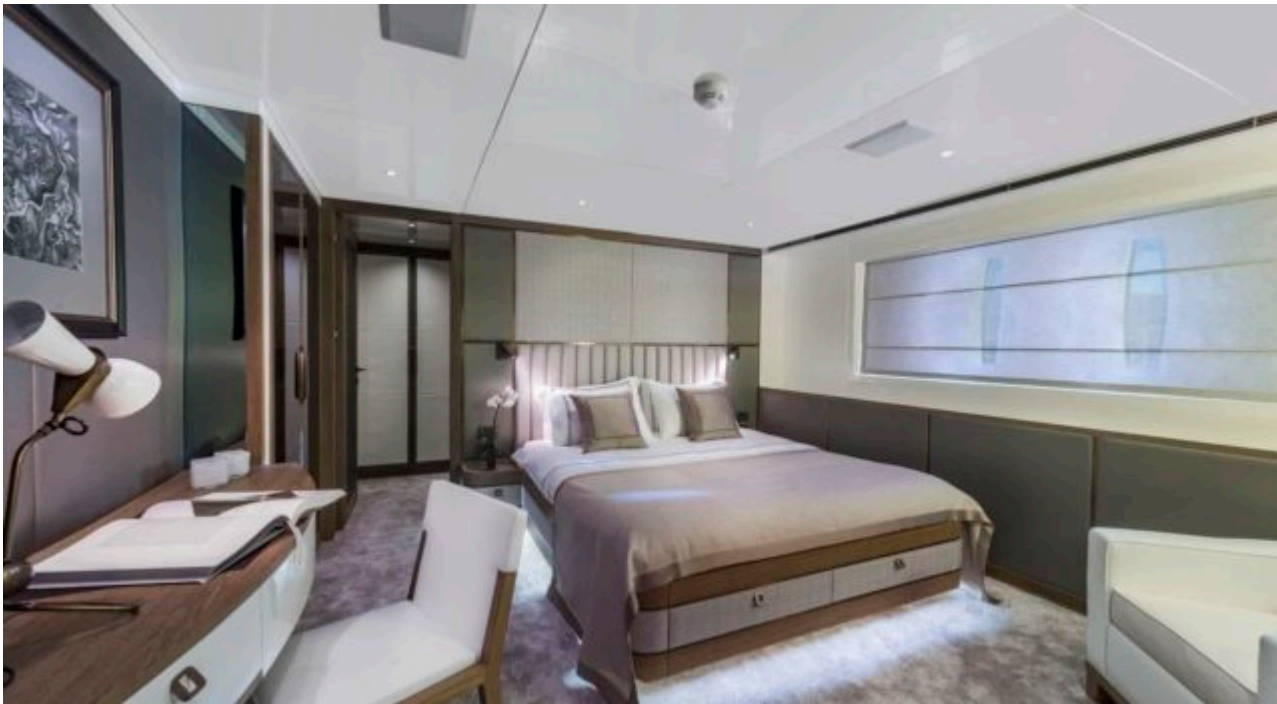

M/Y LIQUID SKY

Length
47m 154.2 ft.

Guests
12

Cabins
5

Crew
9

M/Y LIQUID SKY

- | | | | | |
|---|--|---|--|---|
| 
Air Conditioning | 
Banana | 
Donuts | 
Fishing Gear | 
Gym Equipment |
| 
Jacuzzi | 
Jetski | 
Jetski stand-up | 
Kayaking | 
Paddle Boards x
2 |
| 
Seabob x 2 | 
Snorkeling Gear | 
Stabilisers at
anchor | 
Stabilisers
underway | 
Tender |
| 
Wakeboard | 
Waterskis | 
Wifi | 
Scuba diving | |

EXTERIOR DESIGN

INTERIOR DESIGN

GALLERY LIFESTYLE

Specifications

Low rate per day

32 500 €

High rate per day

36 670 €