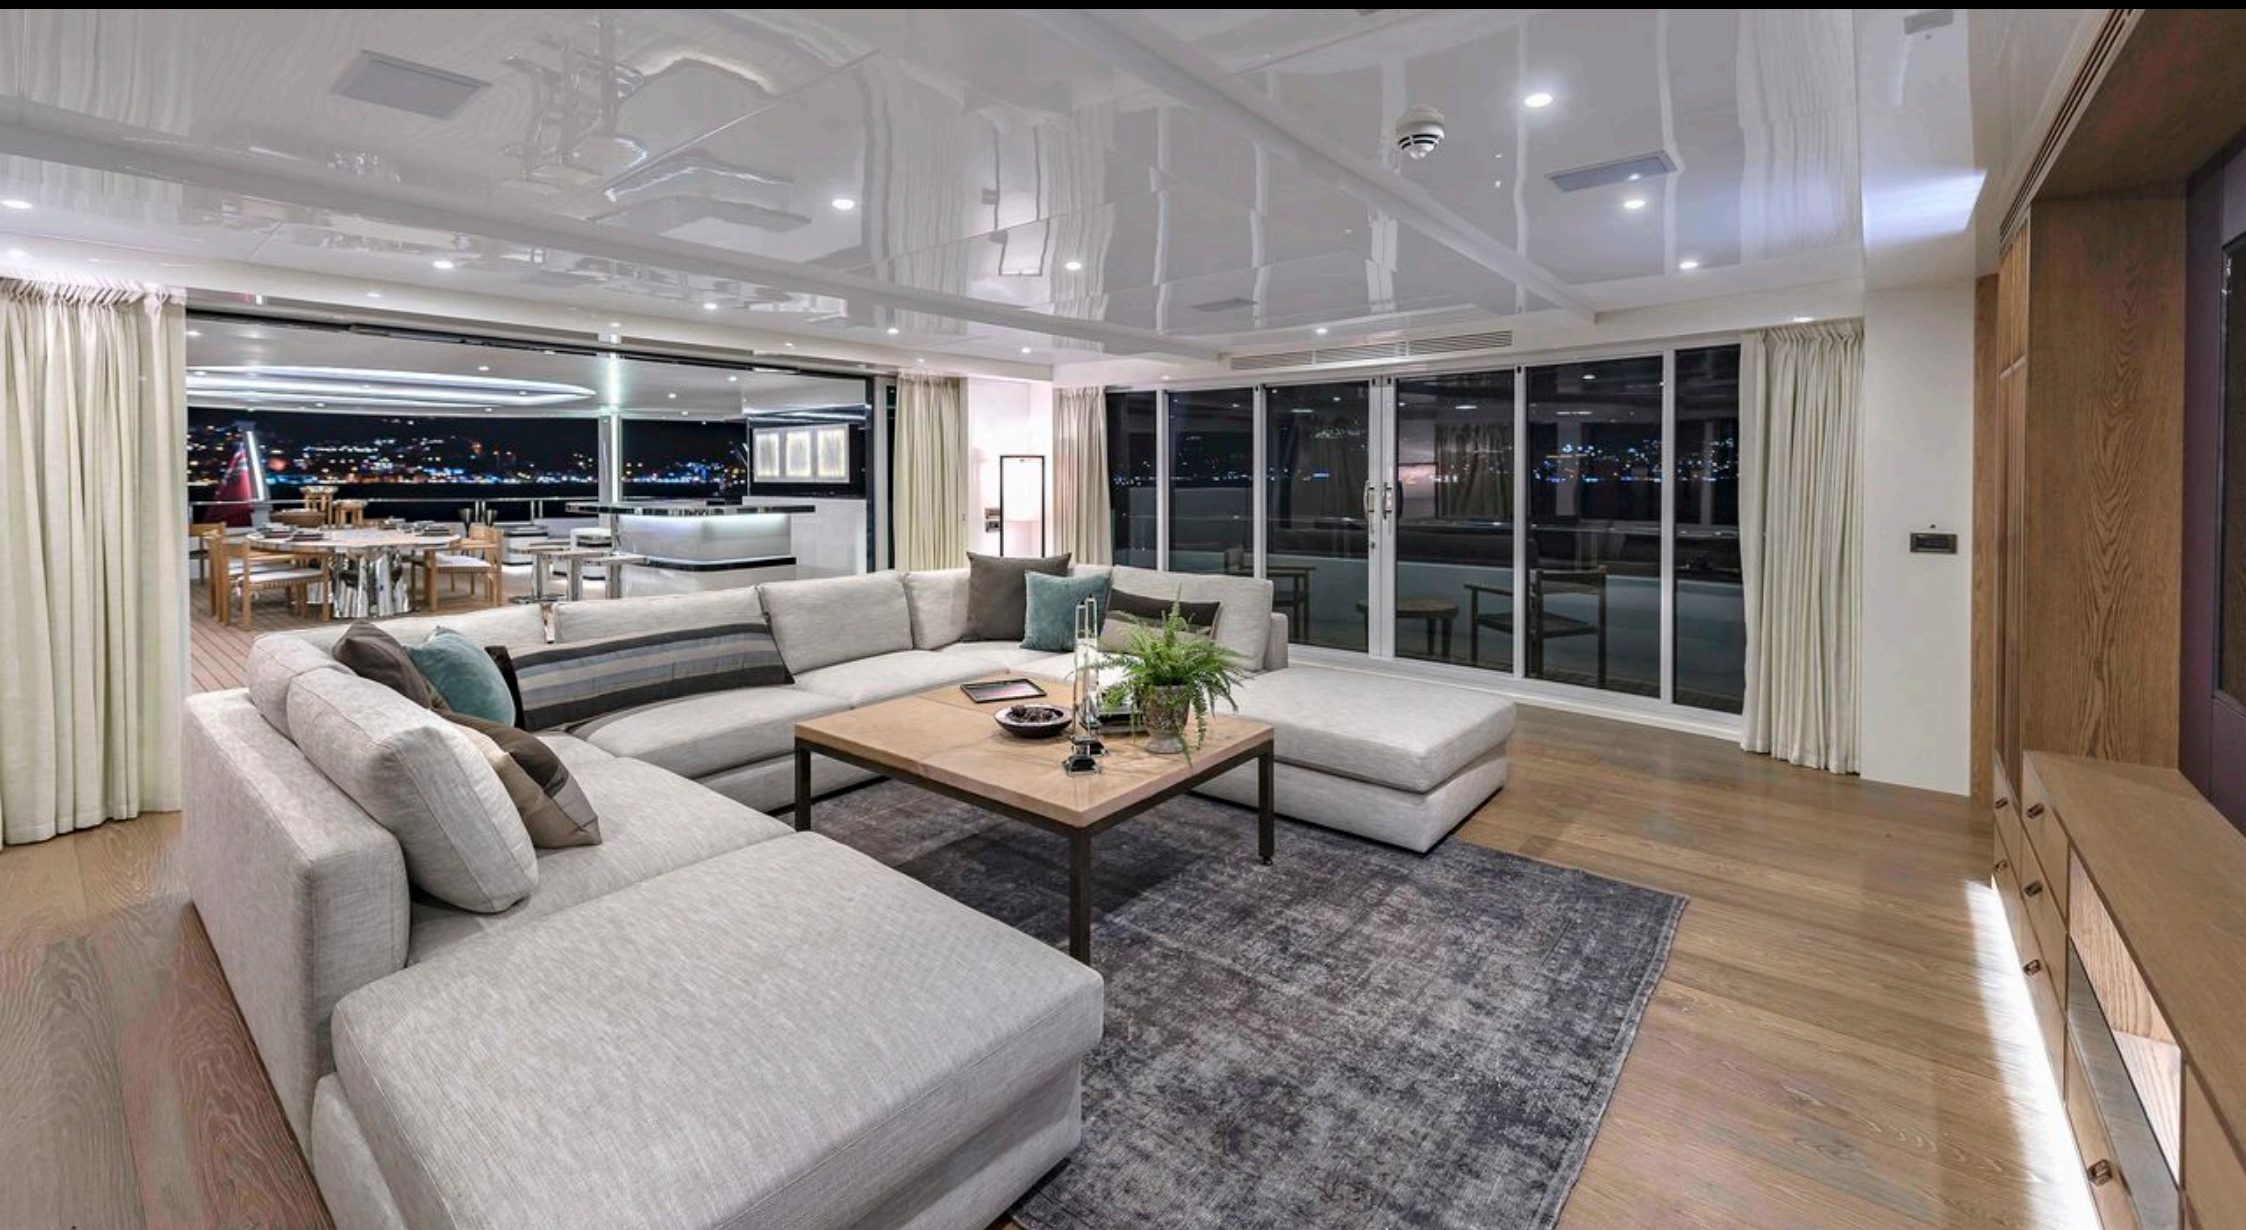

M/Y LIQUID SKY

Length
47m 154.2 ft.

Guests
12

Cabins
5

Crew
9

M/Y LIQUID SKY

- | | | | | |
|---|--|---|--|---|
| 
Air Conditioning | 
Banana | 
Donuts | 
Fishing Gear | 
Gym Equipment |
| 
Jacuzzi | 
Jetski | 
Jetski stand-up | 
Kayaking | 
Paddle Boards x
2 |
| 
Seabob x 2 | 
Snorkeling Gear | 
Stabilisers at
anchor | 
Stabilisers
underway | 
Tender |
| 
Wakeboard | 
Waterskis | 
Wifi | 
Scuba diving | |

EXTERIOR DESIGN

INTERIOR DESIGN

GALLERY LIFESTYLE

Specifications

Low rate per day

32 500 €

High rate per day

36 670 €