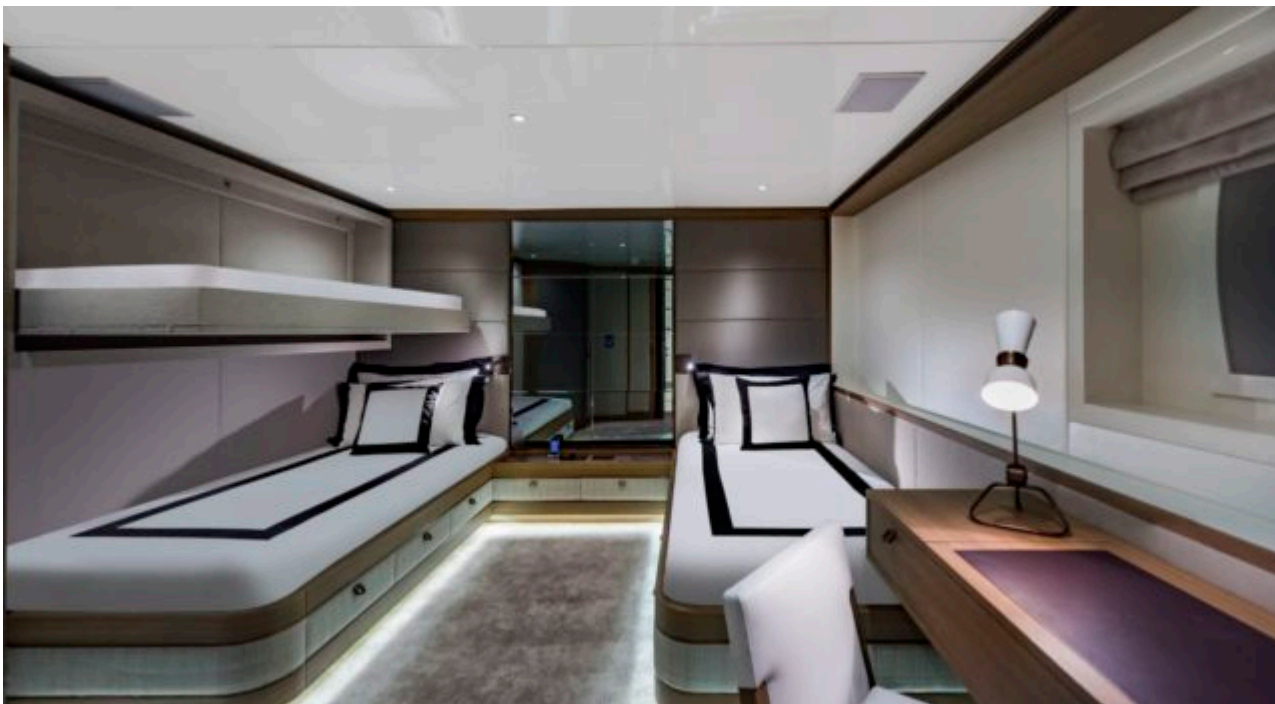

EXTERIOR DESIGN

INTERIOR DESIGN

GALLERY LIFESTYLE

Specifications

Low rate per day

32 500 €

High rate per day

36 670 €