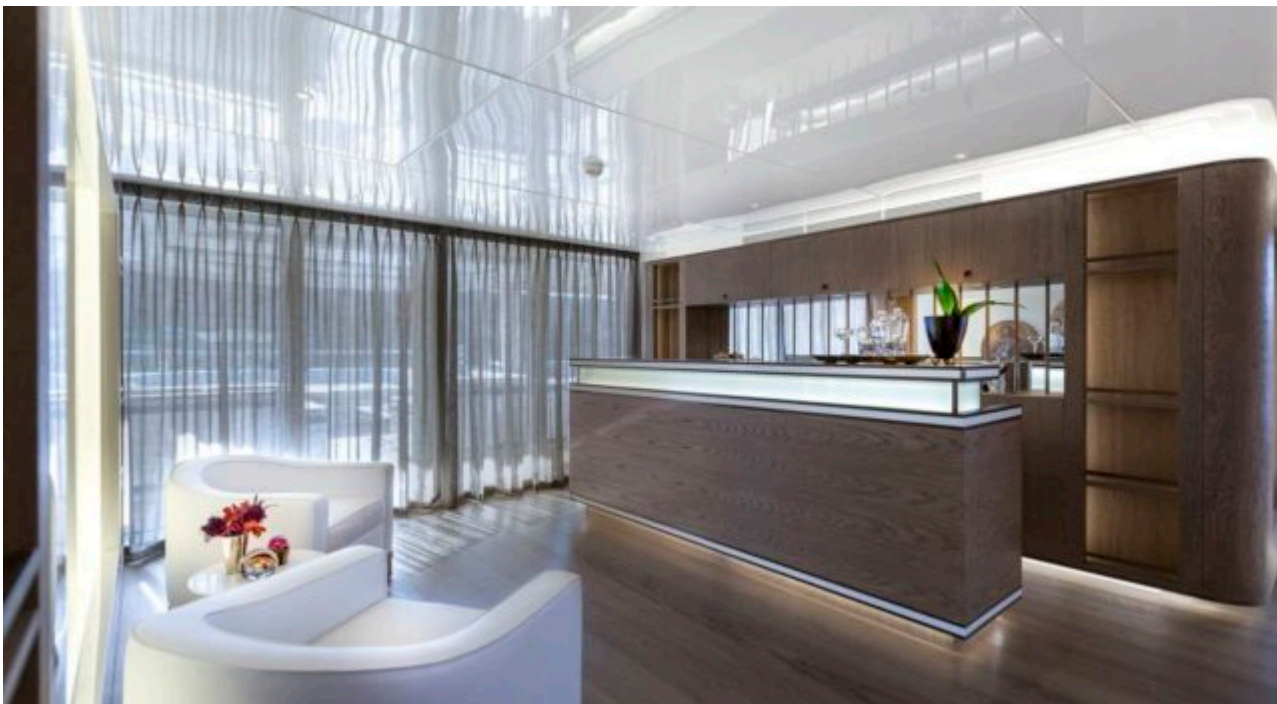

M/Y LIQUID SKY

Length
47m 154.2 ft.

Guests
12

Cabins
5

Crew
9

M/Y LIQUID SKY

-  Air Conditioning
-  Banana
-  Donuts
-  Fishing Gear
-  Gym Equipment
-  Jacuzzi
-  Jetski
-  Jetski stand-up
-  Kayaking
-  Paddle Boards x 2
-  Seabob x 2
-  Snorkeling Gear
-  Stabilisers at anchor
-  Stabilisers underway
-  Tender
-  Wakeboard
-  Waterskis
-  Wifi
-  Scuba diving

EXTERIOR DESIGN

INTERIOR DESIGN

GALLERY LIFESTYLE

Specifications

Low rate per day

32 500 €

High rate per day

36 670 €