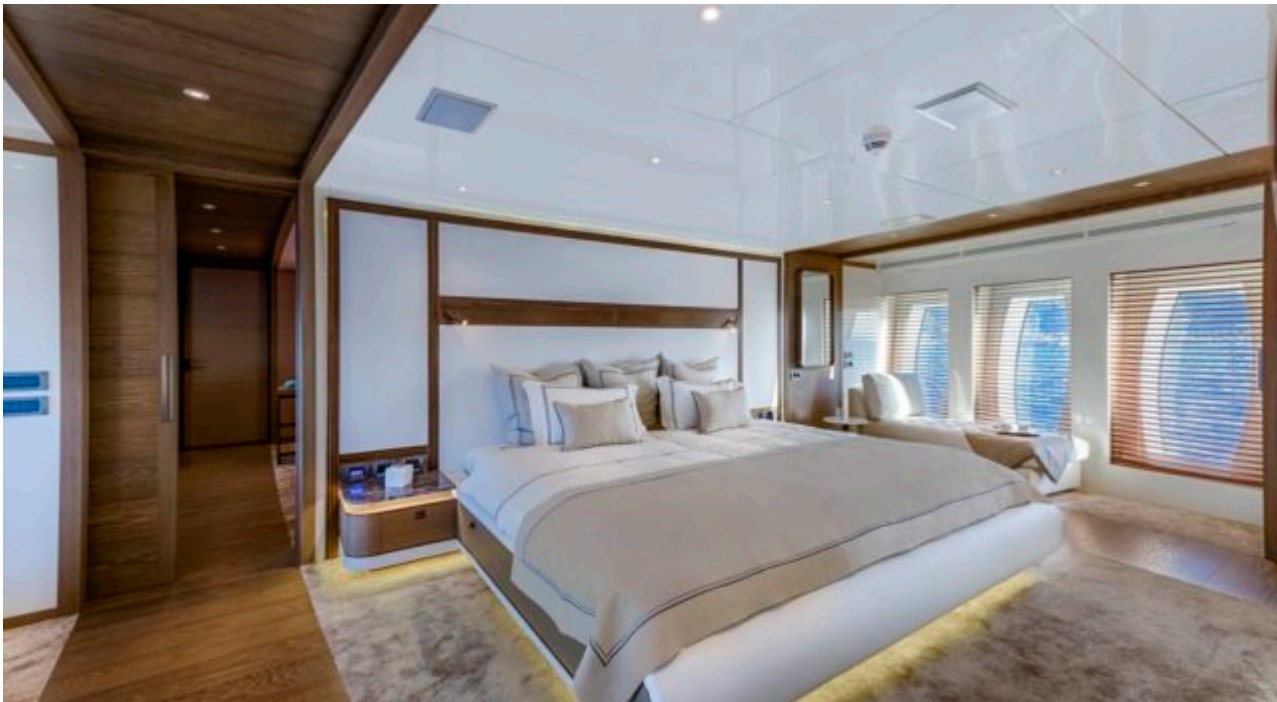

M/Y LIQUID SKY

Length
47m 154.2 ft.

Guests
12

Cabins
5

Crew
9

M/Y LIQUID SKY

-  Air Conditioning
-  Banana
-  Donuts
-  Fishing Gear
-  Gym Equipment
-  Jacuzzi
-  Jetski
-  Jetski stand-up
-  Kayaking
-  Paddle Boards x 2
-  Seabob x 2
-  Snorkeling Gear
-  Stabilisers at anchor
-  Stabilisers underway
-  Tender
-  Wakeboard
-  Waterskis
-  Wifi
-  Scuba diving

EXTERIOR DESIGN

INTERIOR DESIGN

GALLERY LIFESTYLE

Specifications

Low rate per day

32 500 €

High rate per day

36 670 €