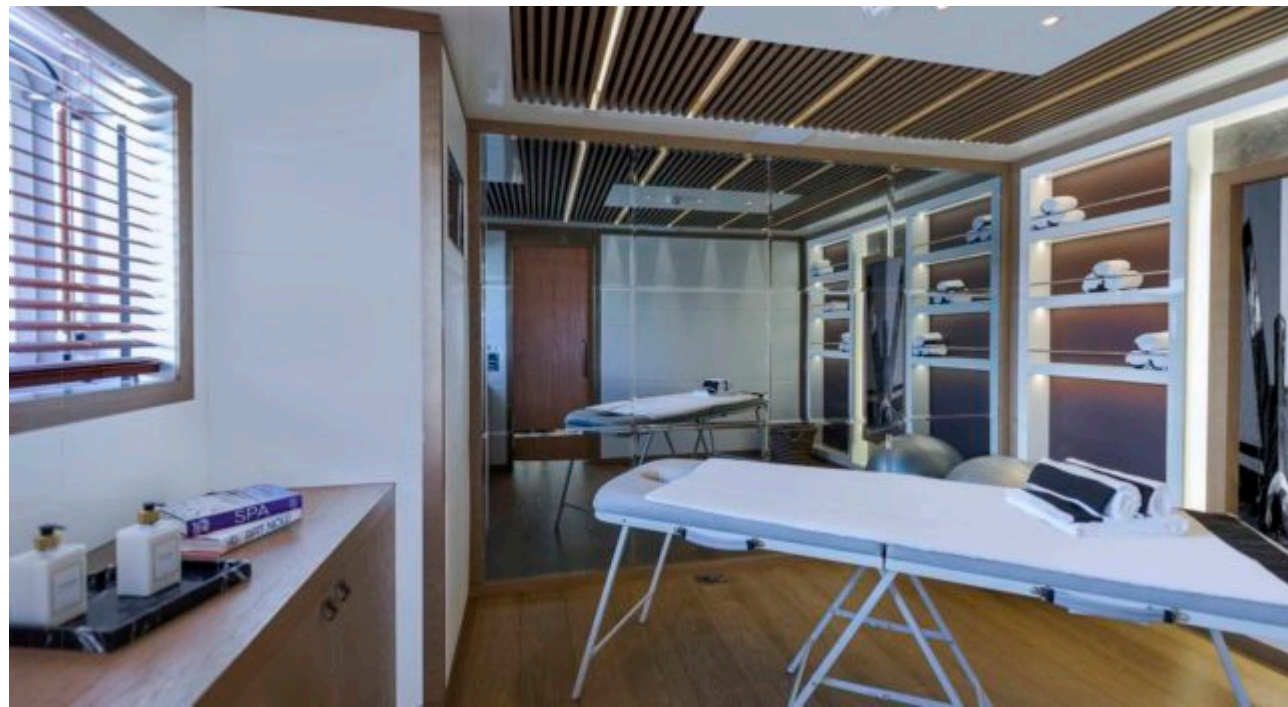

EXTERIOR DESIGN

INTERIOR DESIGN

GALLERY LIFESTYLE

Specifications

Low rate per day

32 500 €

High rate per day

36 670 €