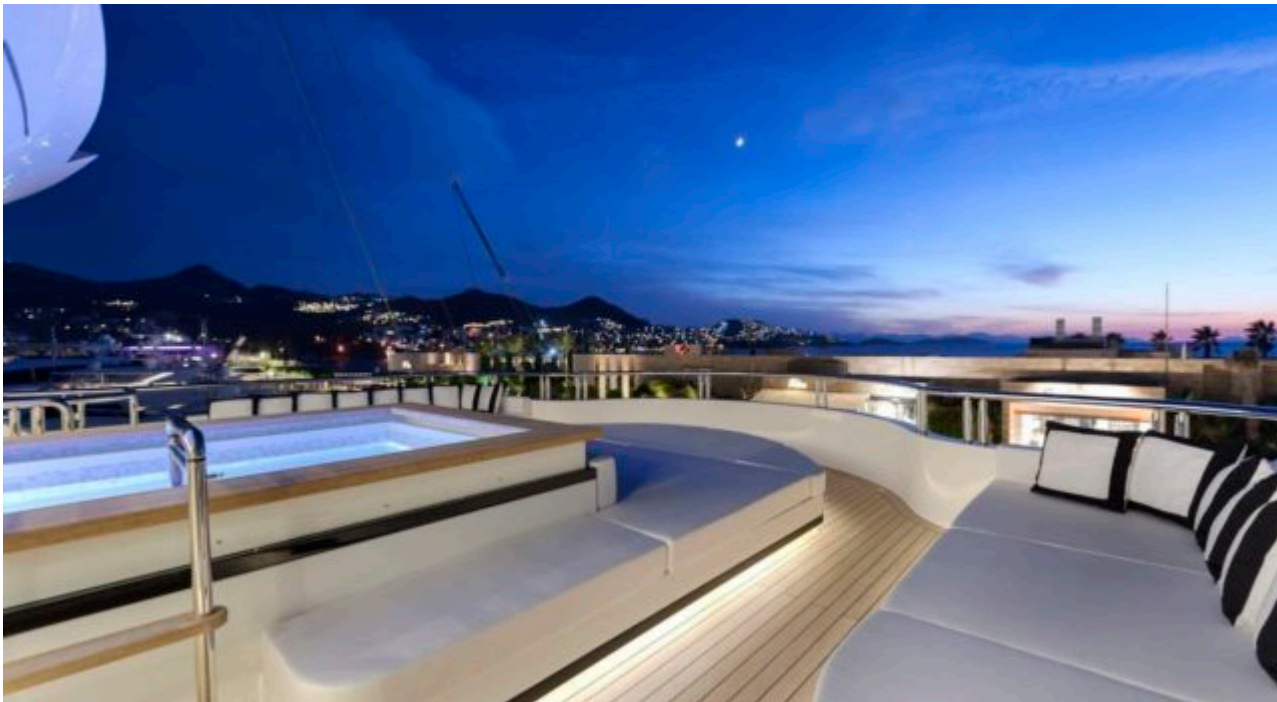

M/Y LIQUID SKY

Length
47m 154.2 ft.

Guests
12

Cabins
5

Crew
9

M/Y LIQUID SKY

-  Air Conditioning
-  Banana
-  Donuts
-  Fishing Gear
-  Gym Equipment
-  Jacuzzi
-  Jetski
-  Jetski stand-up
-  Kayaking
-  Paddle Boards x 2
-  Seabob x 2
-  Snorkeling Gear
-  Stabilisers at anchor
-  Stabilisers underway
-  Tender
-  Wakeboard
-  Waterskis
-  Wifi
-  Scuba diving

EXTERIOR DESIGN

INTERIOR DESIGN

GALLERY LIFESTYLE

Specifications

Low rate per day

32 500 €

High rate per day

36 670 €