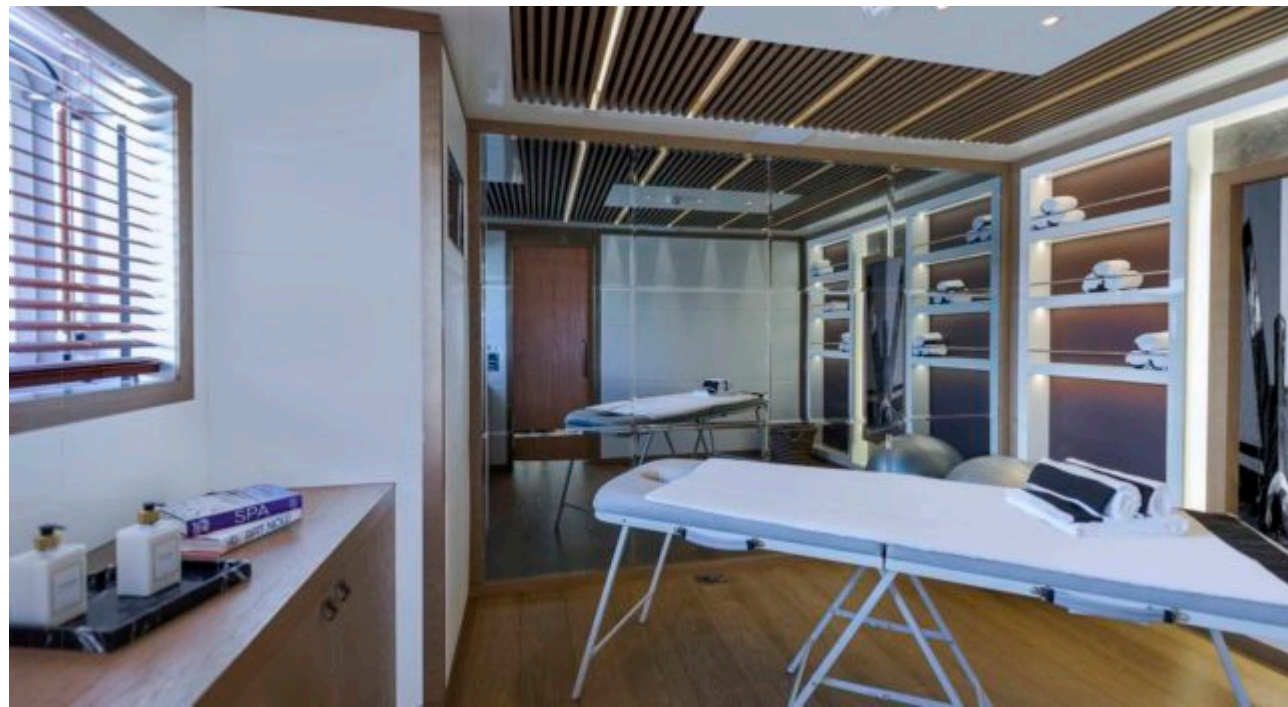

M/Y LIQUID SKY

Length
47m 154.2 ft.

Guests
12

Cabins
5

Crew
9

M/Y LIQUID SKY

-  Air Conditioning
-  Banana
-  Donuts
-  Fishing Gear
-  Gym Equipment
-  Jacuzzi
-  Jetski
-  Jetski stand-up
-  Kayaking
-  Paddle Boards x 2
-  Seabob x 2
-  Snorkeling Gear
-  Stabilisers at anchor
-  Stabilisers underway
-  Tender
-  Wakeboard
-  Waterskis
-  Wifi
-  Scuba diving

EXTERIOR DESIGN

INTERIOR DESIGN

GALLERY LIFESTYLE

Specifications

Low rate per day

32 500 €

High rate per day

36 670 €