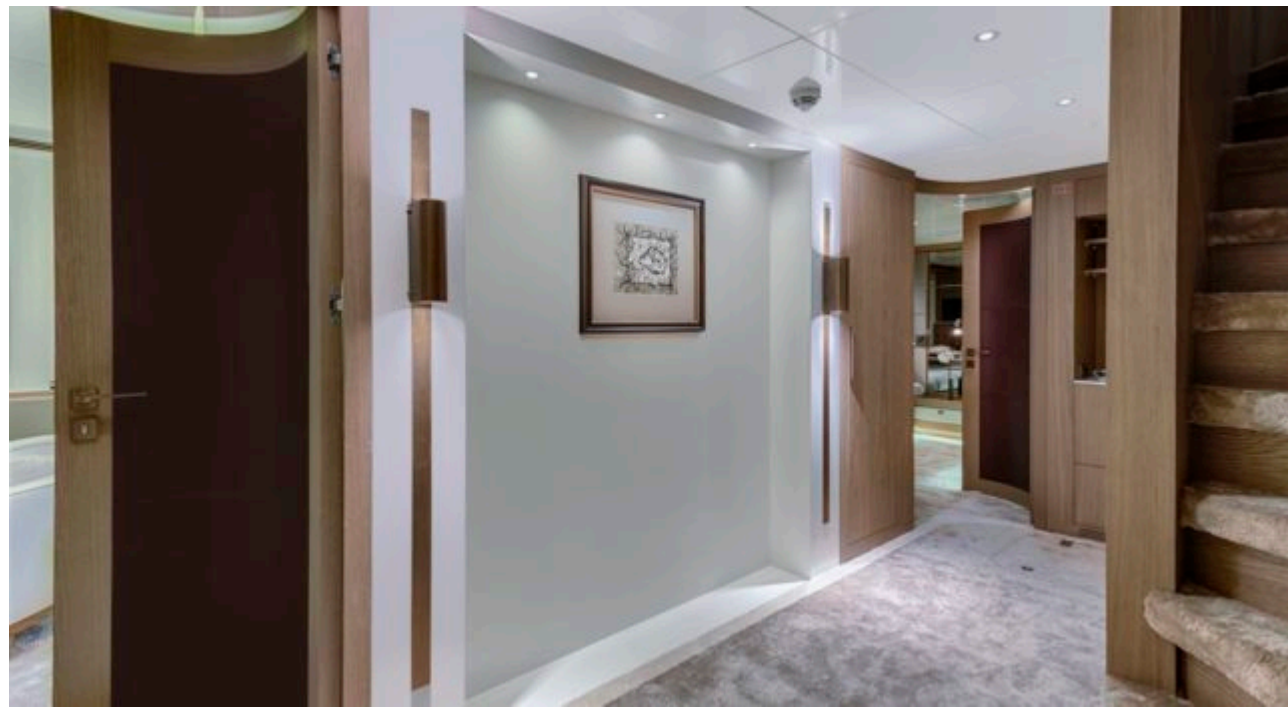

EXTERIOR DESIGN

INTERIOR DESIGN

GALLERY LIFESTYLE

Specifications

Low rate per day

32 500 €

High rate per day

36 670 €