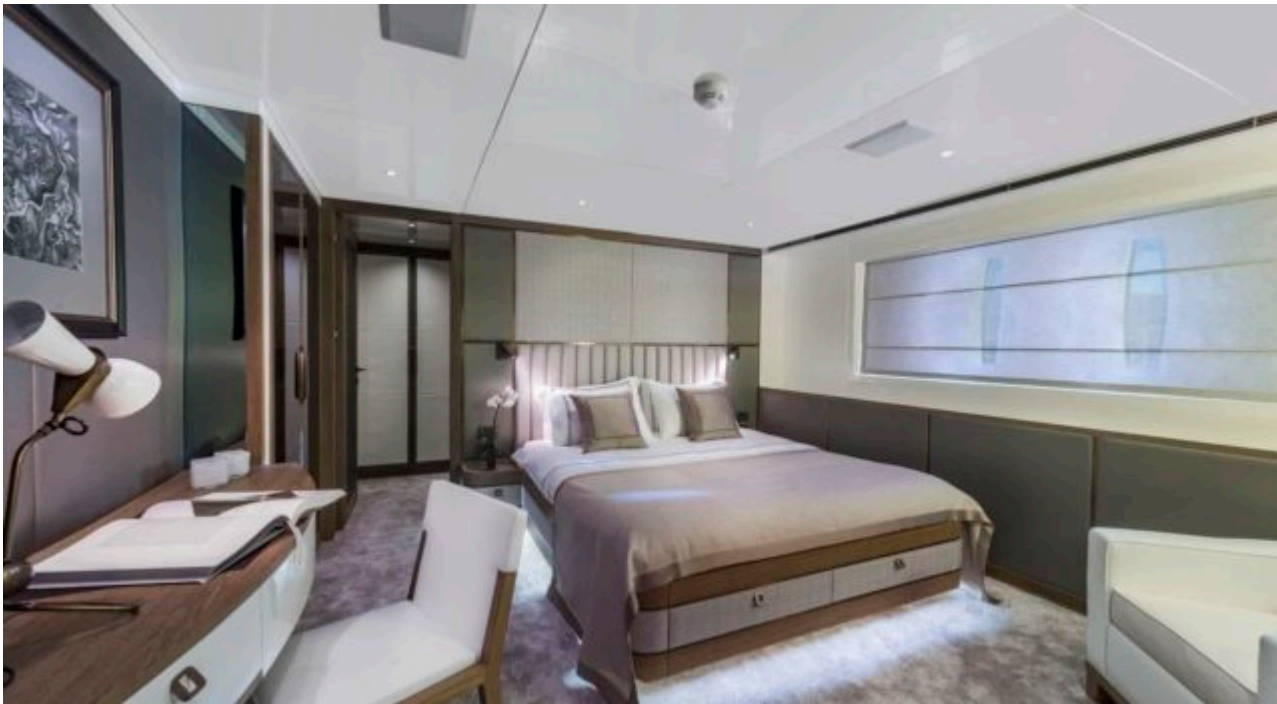

EXTERIOR DESIGN

INTERIOR DESIGN

GALLERY LIFESTYLE

Specifications

Low rate per day

32 500 €

High rate per day

36 670 €