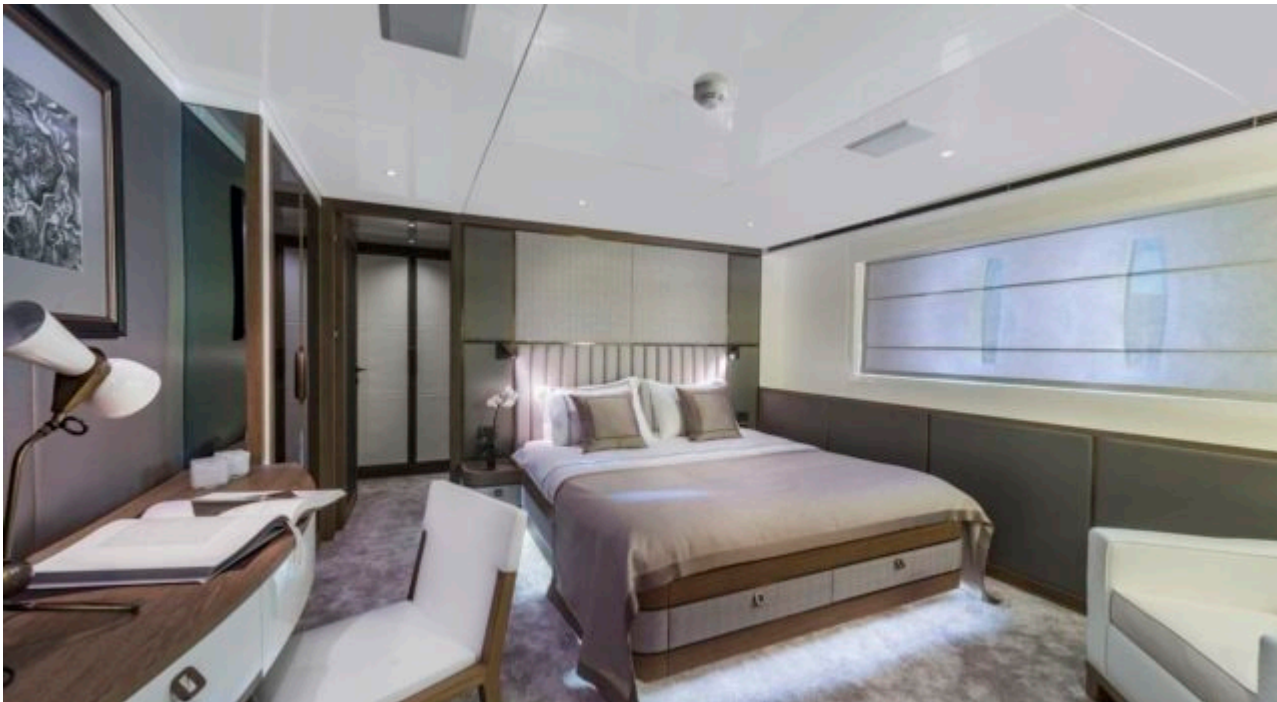

M/Y LIQUID SKY

Length
47m 154.2 ft.

Guests
12

Cabins
5

Crew
9

M/Y LIQUID SKY

-  Air Conditioning
-  Banana
-  Donuts
-  Fishing Gear
-  Gym Equipment
-  Jacuzzi
-  Jetski
-  Jetski stand-up
-  Kayaking
-  Paddle Boards x 2
-  Seabob x 2
-  Snorkeling Gear
-  Stabilisers at anchor
-  Stabilisers underway
-  Tender
-  Wakeboard
-  Waterskis
-  Wifi
-  Scuba diving

EXTERIOR DESIGN

INTERIOR DESIGN

GALLERY LIFESTYLE

Specifications

Low rate per day

32 500 €

High rate per day

36 670 €