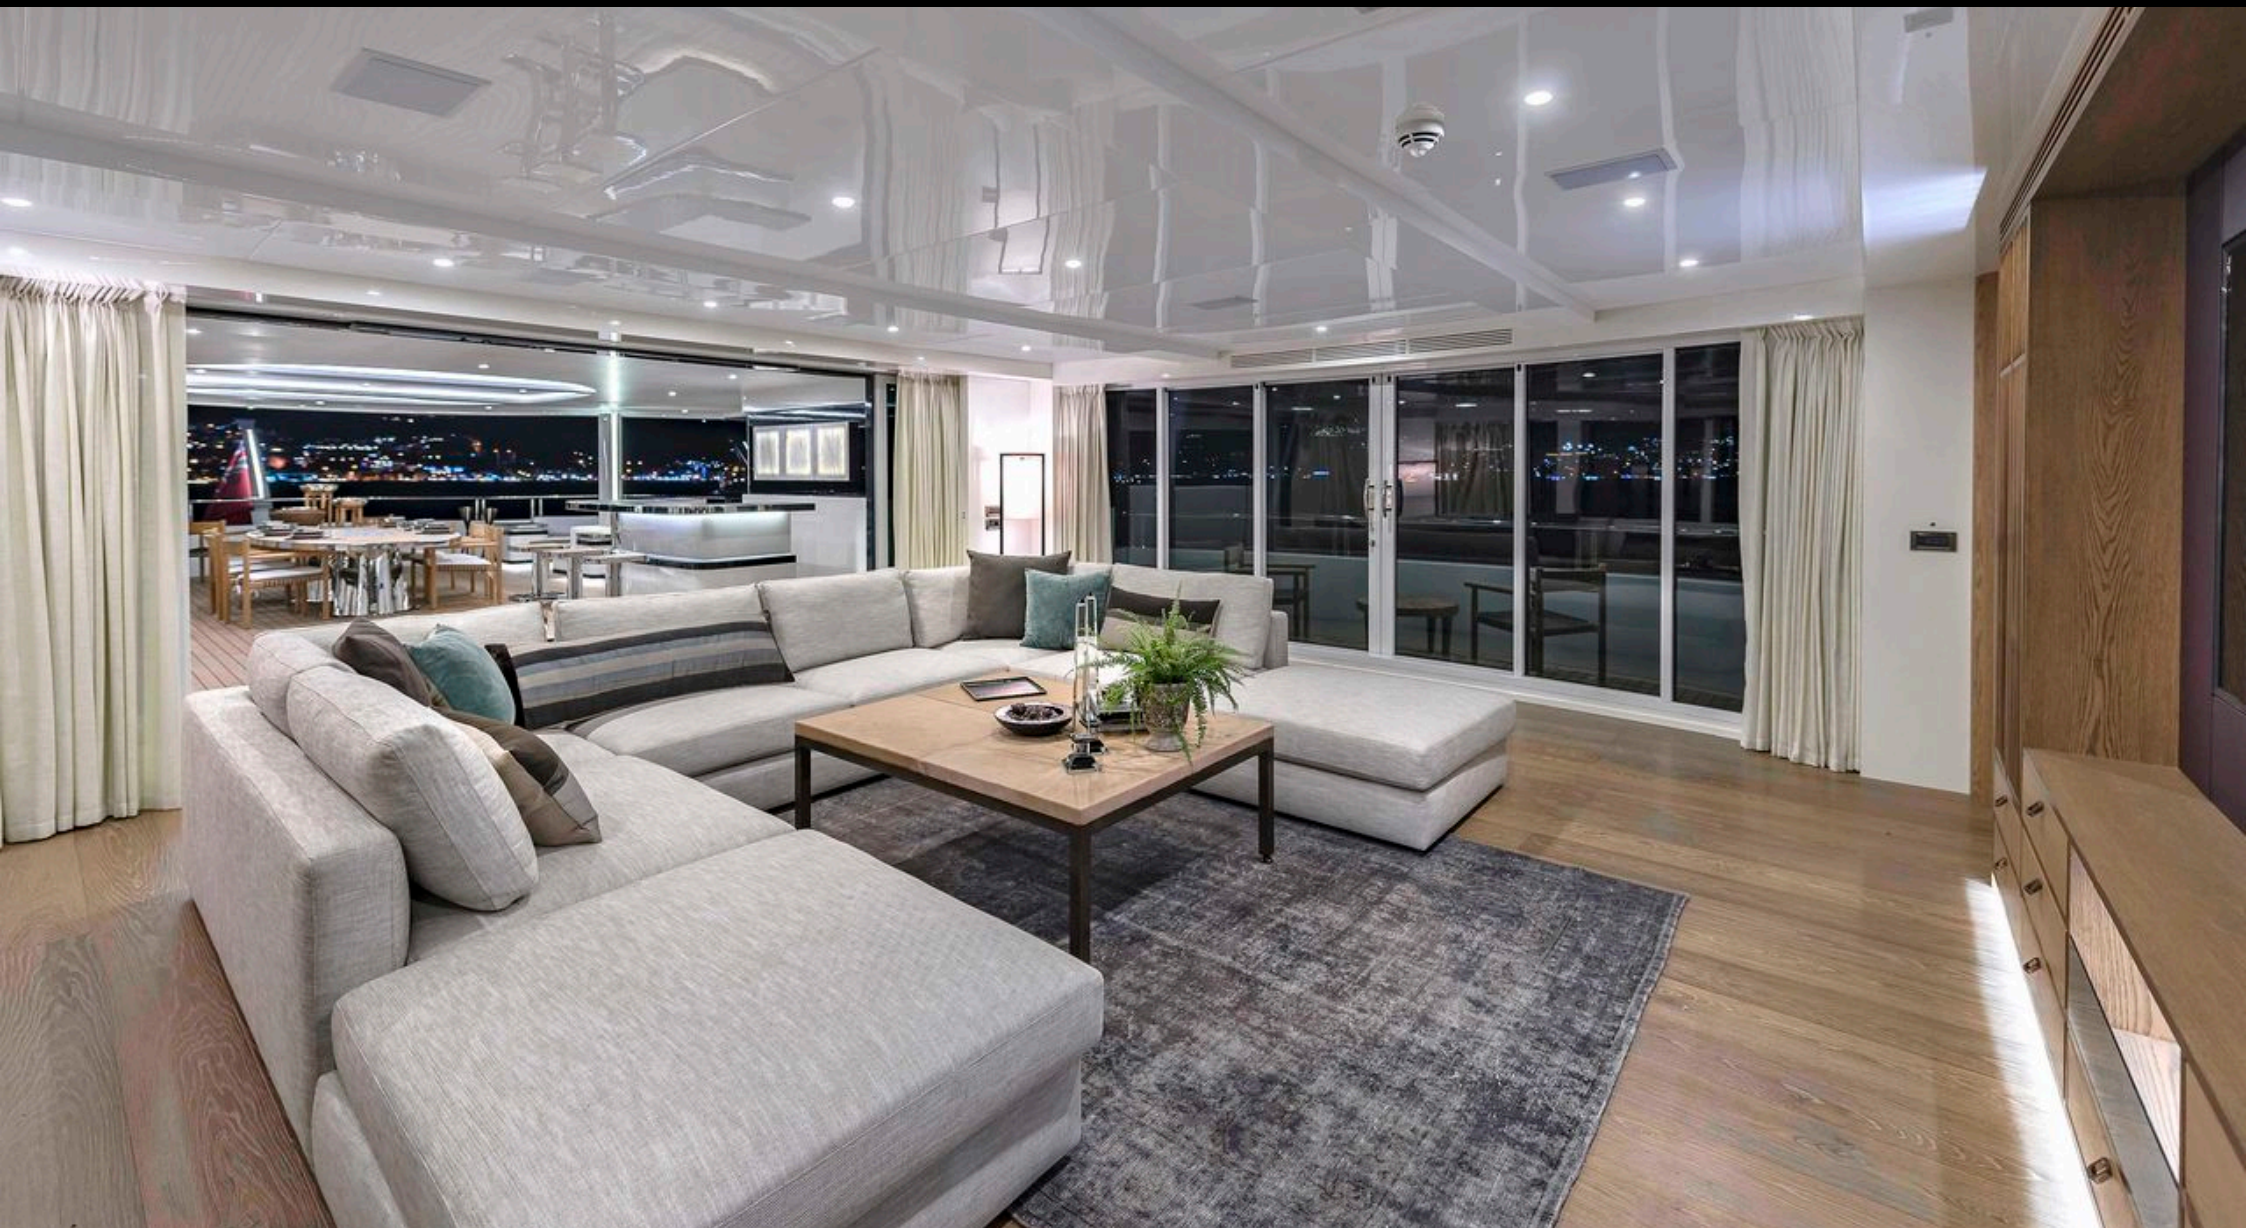

M/Y LIQUID SKY

Length
47m 154.2 ft.

Guests
12

Cabins
5

Crew
9

M/Y LIQUID SKY

-  Air Conditioning
-  Banana
-  Donuts
-  Fishing Gear
-  Gym Equipment
-  Jacuzzi
-  Jetski
-  Jetski stand-up
-  Kayaking
-  Paddle Boards x 2
-  Seabob x 2
-  Snorkeling Gear
-  Stabilisers at anchor
-  Stabilisers underway
-  Tender
-  Wakeboard
-  Waterskis
-  Wifi
-  Scuba diving

EXTERIOR DESIGN

INTERIOR DESIGN

GALLERY LIFESTYLE

Specifications

Low rate per day

32 500 €

High rate per day

36 670 €