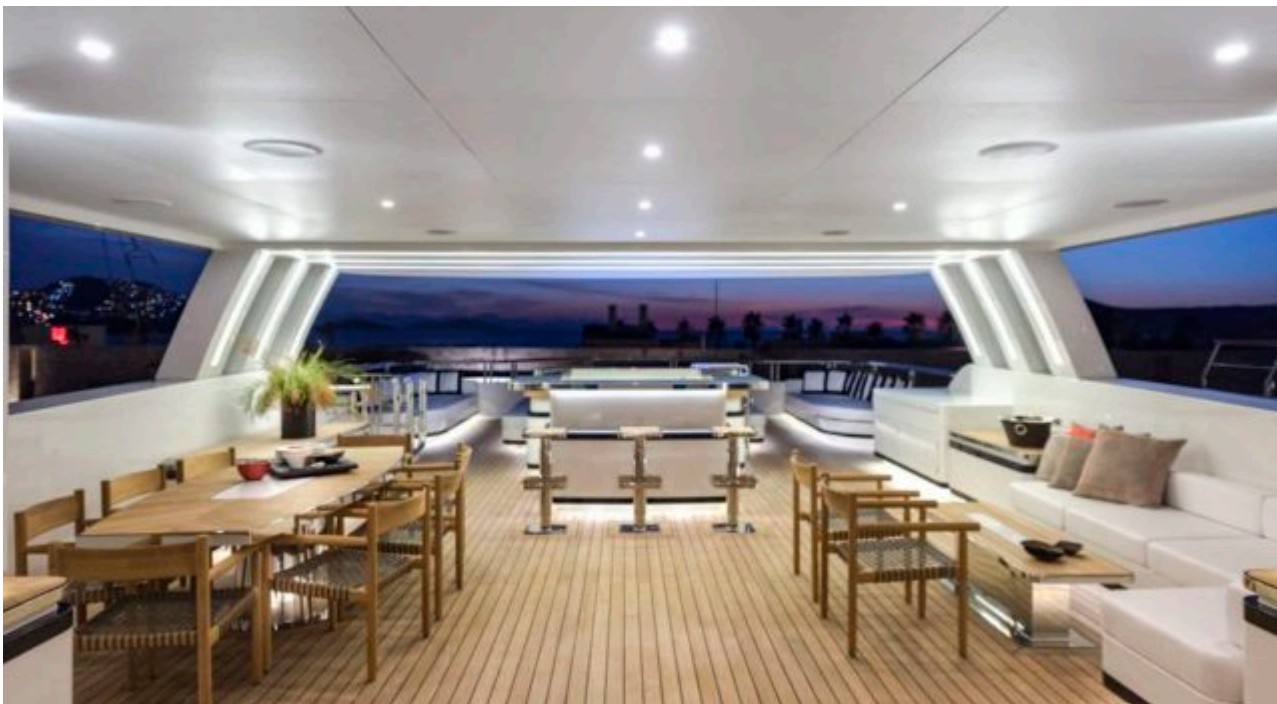

M/Y LIQUID SKY

Length
47m 154.2 ft.

Guests
12

Cabins
5

Crew
9

M/Y LIQUID SKY

- | | | | | |
|---|--|---|--|---|
| 
Air Conditioning | 
Banana | 
Donuts | 
Fishing Gear | 
Gym Equipment |
| 
Jacuzzi | 
Jetski | 
Jetski stand-up | 
Kayaking | 
Paddle Boards x
2 |
| 
Seabob x 2 | 
Snorkeling Gear | 
Stabilisers at
anchor | 
Stabilisers
underway | 
Tender |
| 
Wakeboard | 
Waterskis | 
Wifi | 
Scuba diving | |

EXTERIOR DESIGN

INTERIOR DESIGN

GALLERY LIFESTYLE

Specifications

Low rate per day

32 500 €

High rate per day

36 670 €