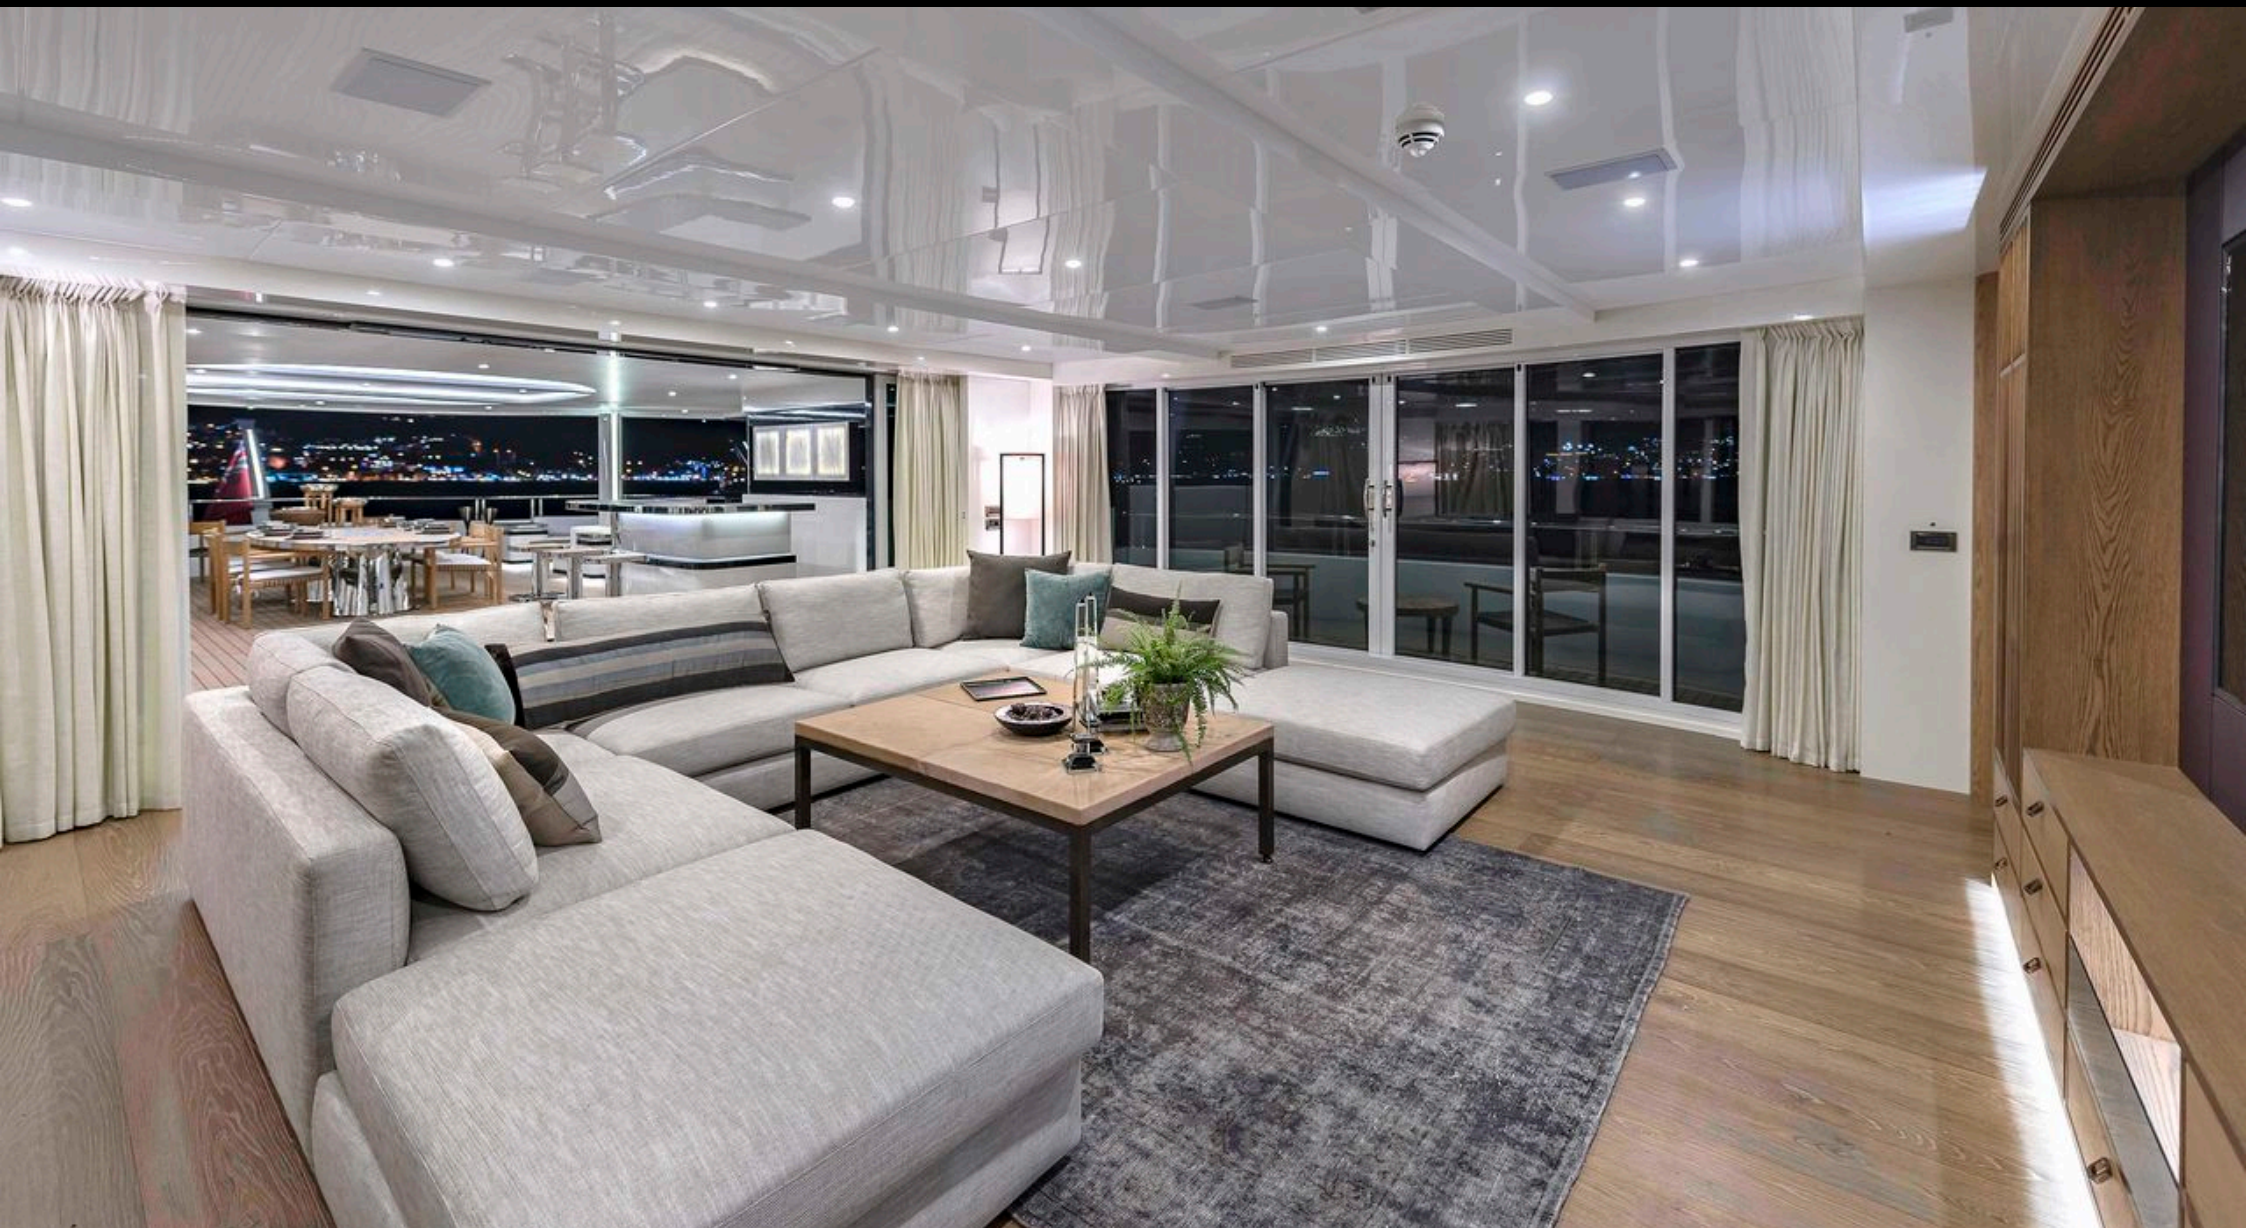

EXTERIOR DESIGN

INTERIOR DESIGN

GALLERY LIFESTYLE

Specifications

Low rate per day

32 500 €

High rate per day

36 670 €