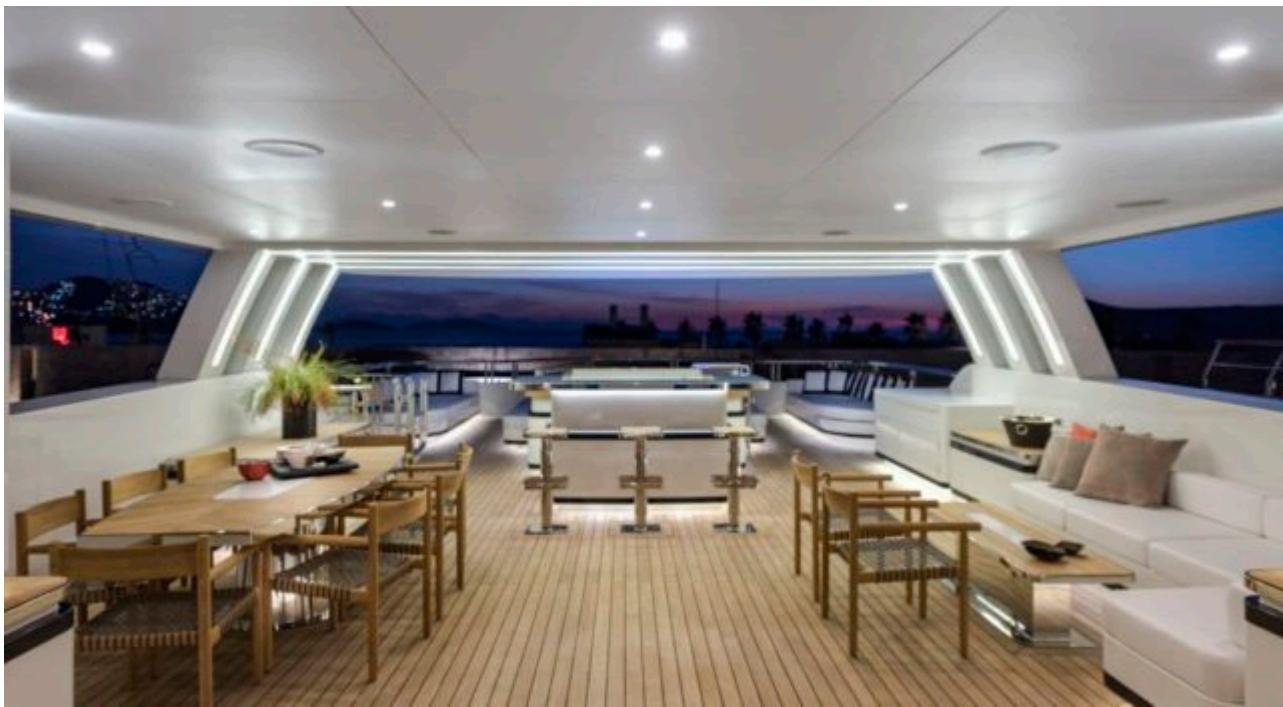

M/Y LIQUID SKY

Length
47m 154.2 ft.

Guests
12

Cabins
5

Crew
9

M/Y LIQUID SKY

- | | | | | |
|---|--|---|--|---|
| 
Air Conditioning | 
Banana | 
Donuts | 
Fishing Gear | 
Gym Equipment |
| 
Jacuzzi | 
Jetski | 
Jetski stand-up | 
Kayaking | 
Paddle Boards x
2 |
| 
Seabob x 2 | 
Snorkeling Gear | 
Stabilisers at
anchor | 
Stabilisers
underway | 
Tender |
| 
Wakeboard | 
Waterskis | 
Wifi | 
Scuba diving | |

EXTERIOR DESIGN

INTERIOR DESIGN

GALLERY LIFESTYLE

Specifications

Low rate per day

32 500 €

High rate per day

36 670 €