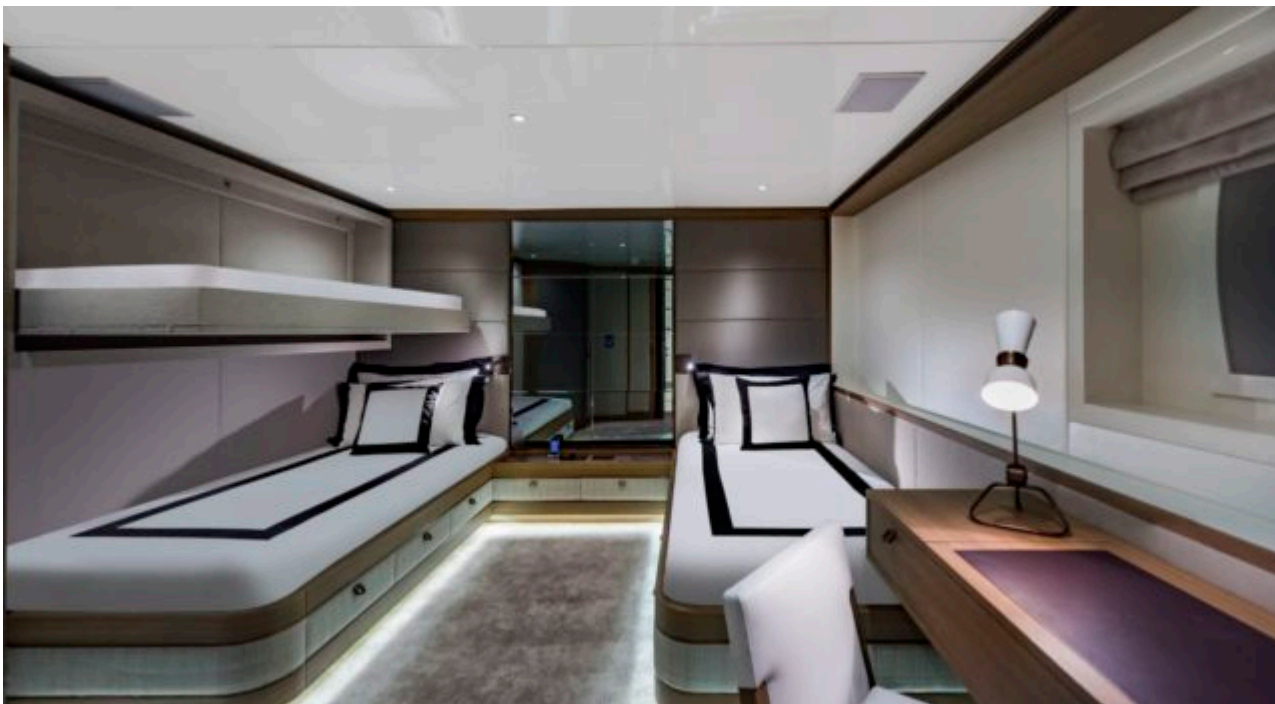

M/Y LIQUID SKY

Length
47m 154.2 ft.

Guests
12

Cabins
5

Crew
9

M/Y LIQUID SKY

-  Air Conditioning
-  Banana
-  Donuts
-  Fishing Gear
-  Gym Equipment
-  Jacuzzi
-  Jetski
-  Jetski stand-up
-  Kayaking
-  Paddle Boards x 2
-  Seabob x 2
-  Snorkeling Gear
-  Stabilisers at anchor
-  Stabilisers underway
-  Tender
-  Wakeboard
-  Waterskis
-  Wifi
-  Scuba diving

EXTERIOR DESIGN

INTERIOR DESIGN

GALLERY LIFESTYLE

Specifications

Low rate per day

32 500 €

High rate per day

36 670 €