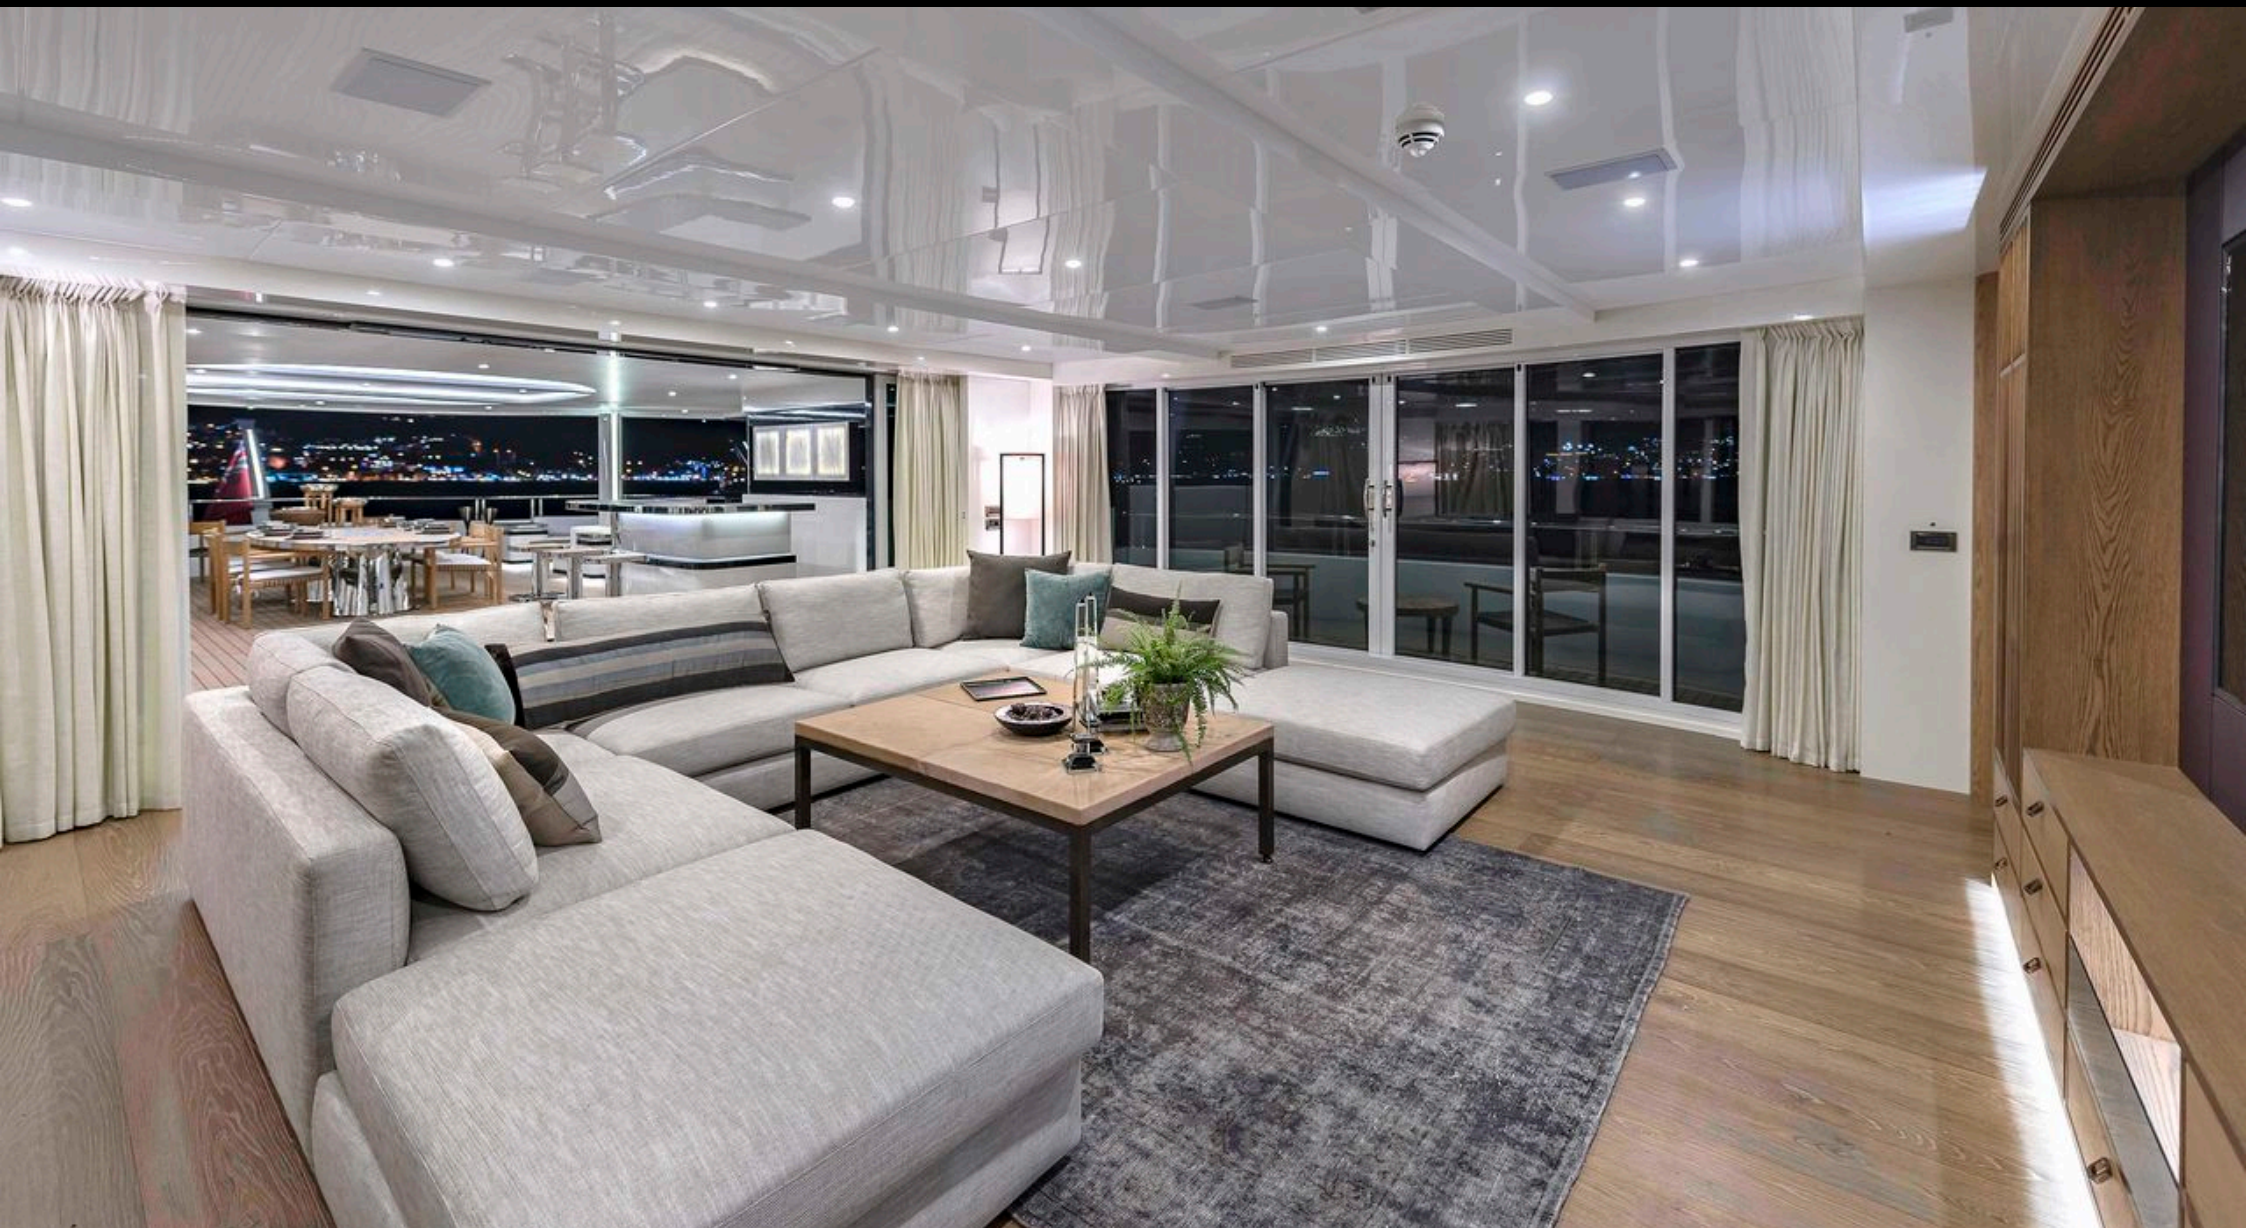

M/Y LIQUID SKY

Length
47m 154.2 ft.

Guests
12

Cabins
5

Crew
9

M/Y LIQUID SKY

- | | | | | |
|---|--|---|--|---|
| 
Air Conditioning | 
Banana | 
Donuts | 
Fishing Gear | 
Gym Equipment |
| 
Jacuzzi | 
Jetski | 
Jetski stand-up | 
Kayaking | 
Paddle Boards x
2 |
| 
Seabob x 2 | 
Snorkeling Gear | 
Stabilisers at
anchor | 
Stabilisers
underway | 
Tender |
| 
Wakeboard | 
Waterskis | 
Wifi | 
Scuba diving | |

EXTERIOR DESIGN

INTERIOR DESIGN

GALLERY LIFESTYLE

Specifications

Low rate per day

32 500 €

High rate per day

36 670 €