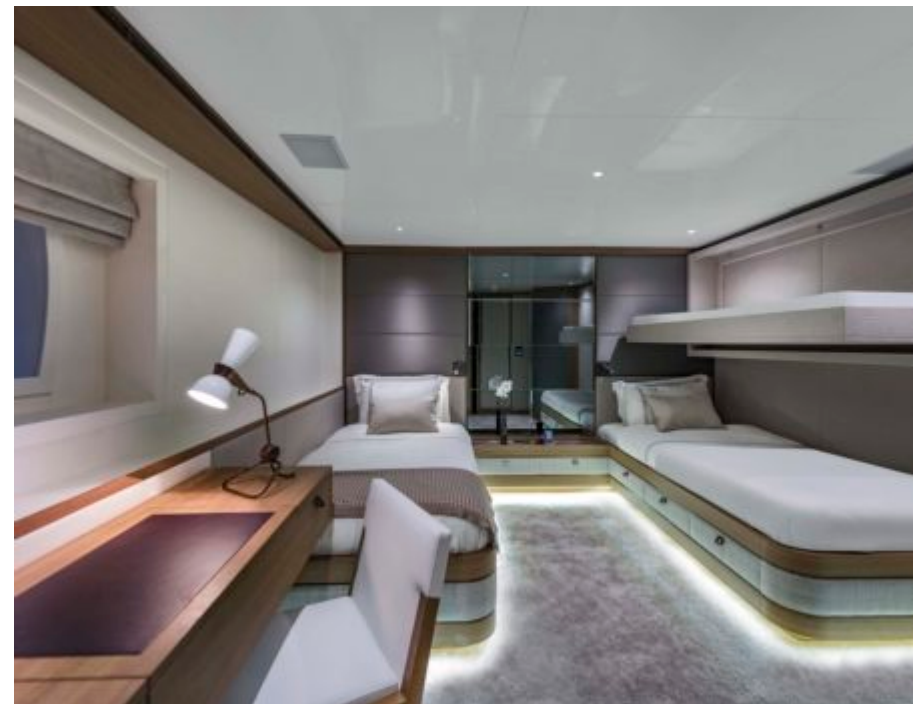

M/Y LIQUID SKY

Length
47m 154.2 ft.

Guests
12

Cabins
5

Crew
9

M/Y LIQUID SKY

-  Air Conditioning
-  Banana
-  Donuts
-  Fishing Gear
-  Gym Equipment
-  Jacuzzi
-  Jetski
-  Jetski stand-up
-  Kayaking
-  Paddle Boards x 2
-  Seabob x 2
-  Snorkeling Gear
-  Stabilisers at anchor
-  Stabilisers underway
-  Tender
-  Wakeboard
-  Waterskis
-  Wifi
-  Scuba diving

EXTERIOR DESIGN

INTERIOR DESIGN

GALLERY LIFESTYLE

Specifications

Low rate per day

32 500 €

High rate per day

36 670 €