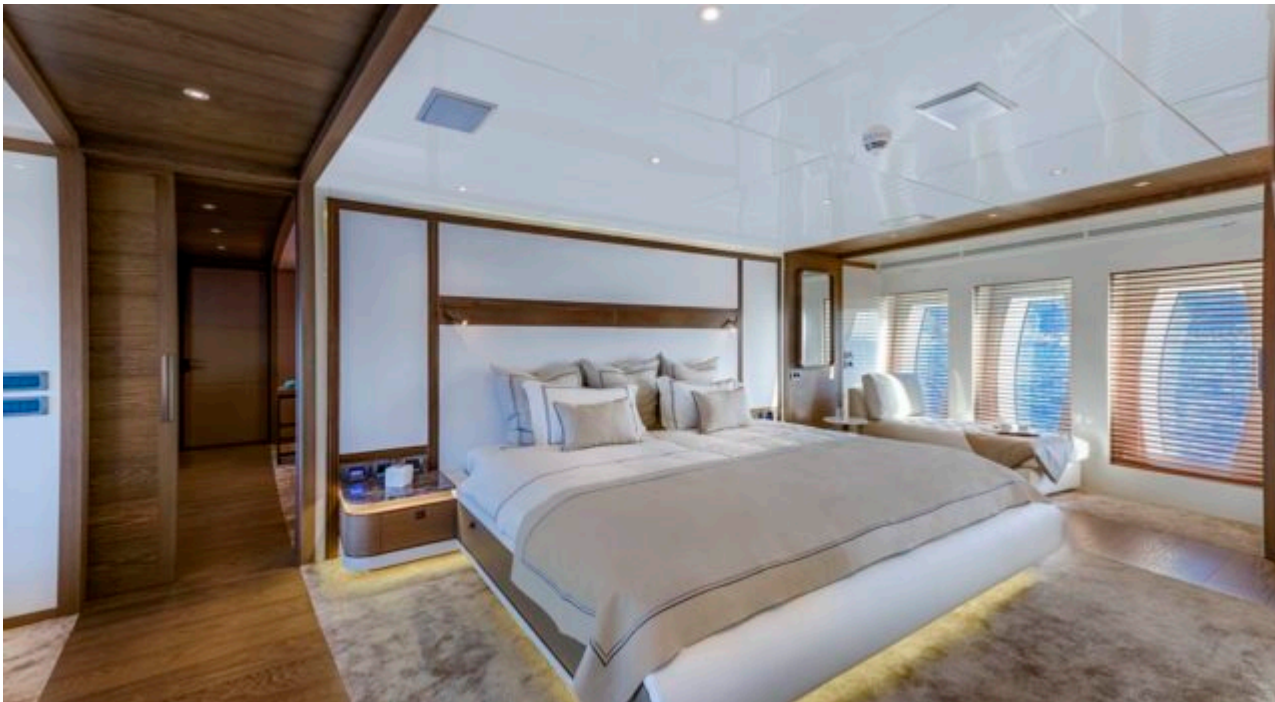

M/Y LIQUID SKY

Length
47m 154.2 ft.

Guests
12

Cabins
5

Crew
9

M/Y LIQUID SKY

- | | | | | |
|---|--|---|--|---|
| 
Air Conditioning | 
Banana | 
Donuts | 
Fishing Gear | 
Gym Equipment |
| 
Jacuzzi | 
Jetski | 
Jetski stand-up | 
Kayaking | 
Paddle Boards x
2 |
| 
Seabob x 2 | 
Snorkeling Gear | 
Stabilisers at
anchor | 
Stabilisers
underway | 
Tender |
| 
Wakeboard | 
Waterskis | 
Wifi | 
Scuba diving | |

EXTERIOR DESIGN

INTERIOR DESIGN

GALLERY LIFESTYLE

Specifications

Low rate per day

32 500 €

High rate per day

36 670 €