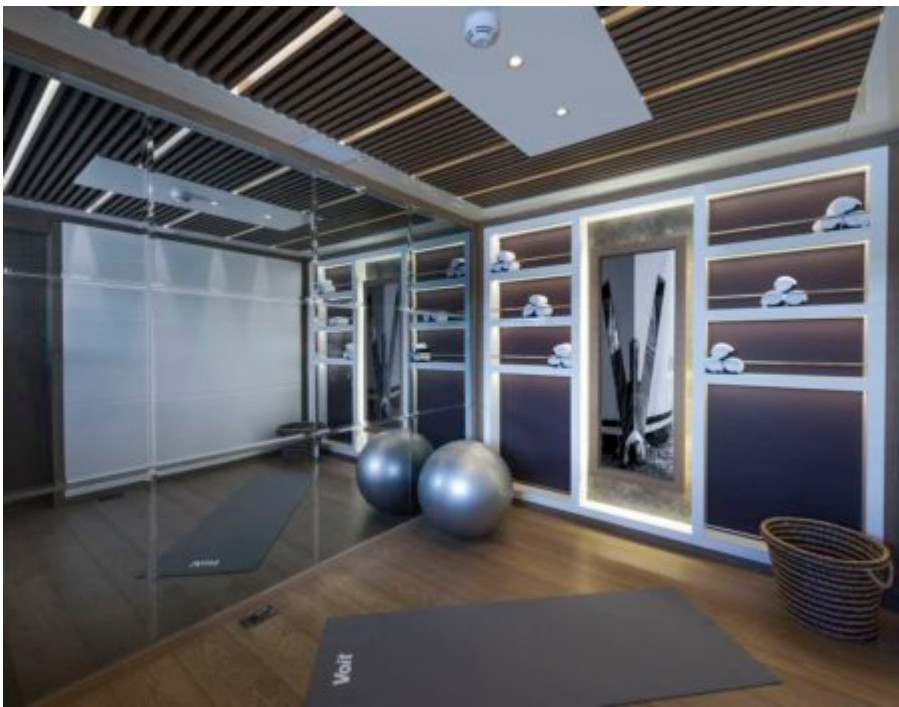

EXTERIOR DESIGN

INTERIOR DESIGN

GALLERY LIFESTYLE

Specifications

Low rate per day

32 500 €

High rate per day

36 670 €