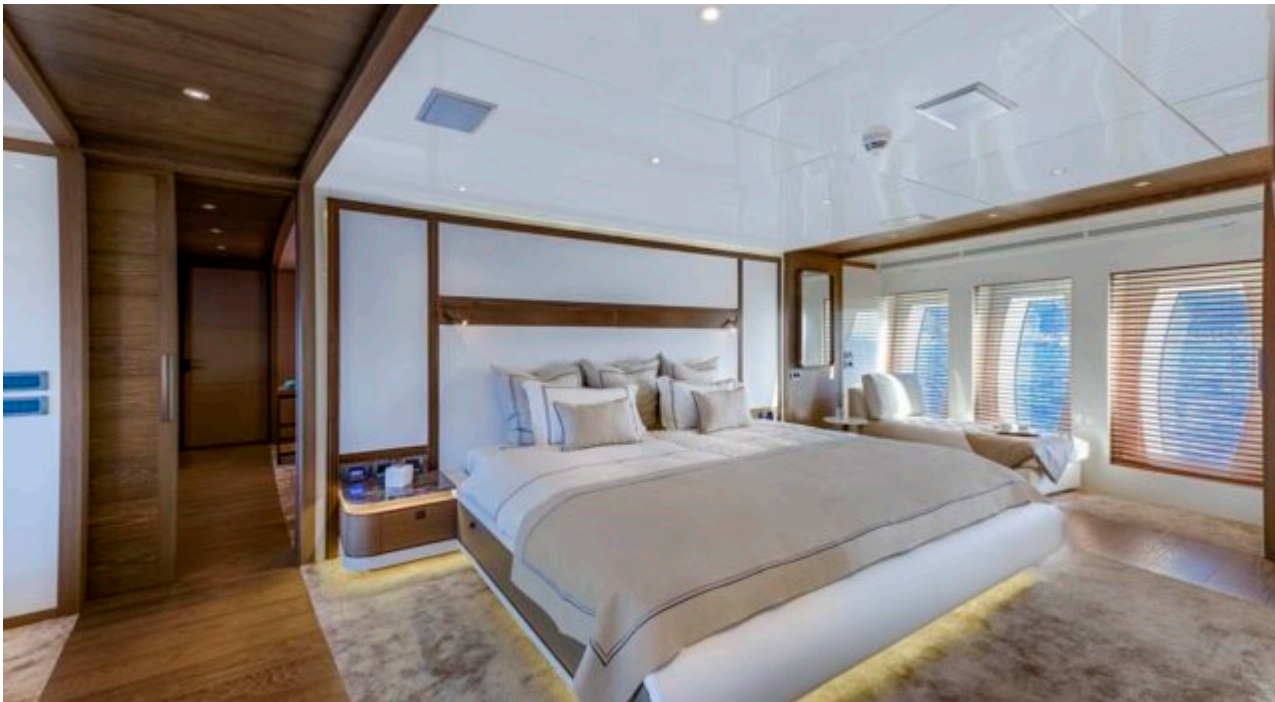

M/Y LIQUID SKY

Length
47m 154.2 ft.

Guests
12

Cabins
5

Crew
9

M/Y LIQUID SKY

-  Air Conditioning
-  Banana
-  Donuts
-  Fishing Gear
-  Gym Equipment
-  Jacuzzi
-  Jetski
-  Jetski stand-up
-  Kayaking
-  Paddle Boards x 2
-  Seabob x 2
-  Snorkeling Gear
-  Stabilisers at anchor
-  Stabilisers underway
-  Tender
-  Wakeboard
-  Waterskis
-  Wifi
-  Scuba diving

EXTERIOR DESIGN

INTERIOR DESIGN

GALLERY LIFESTYLE

Specifications

Low rate per day

32 500 €

High rate per day

36 670 €