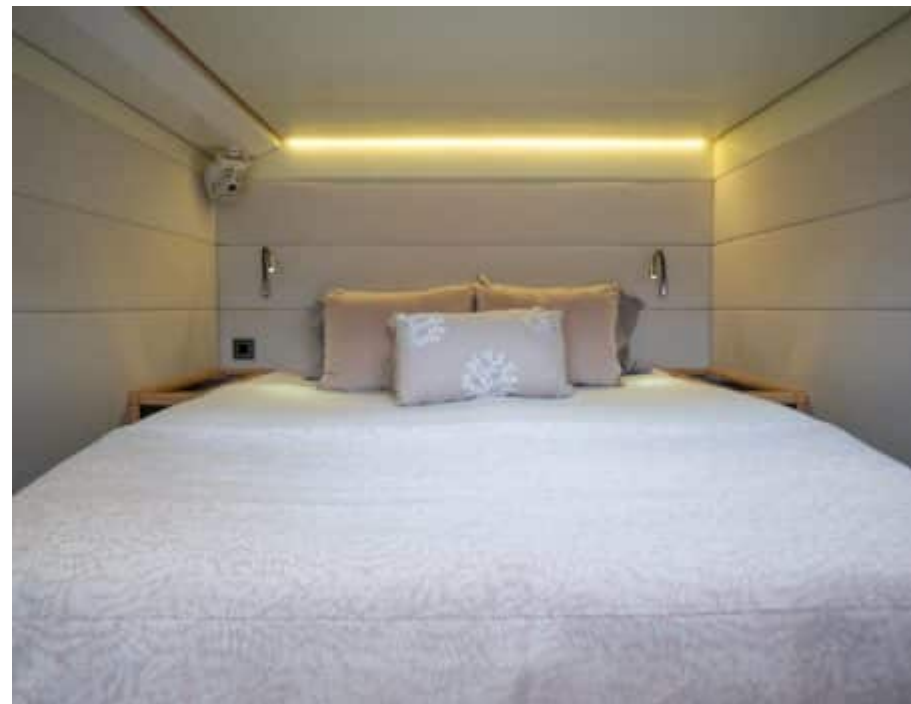

Tender

Wakeboard

EXTERIOR DESIGN

INTERIOR DESIGN

GALLERY LIFESTYLE

Specifications

Low rate per day

\$ 5 000