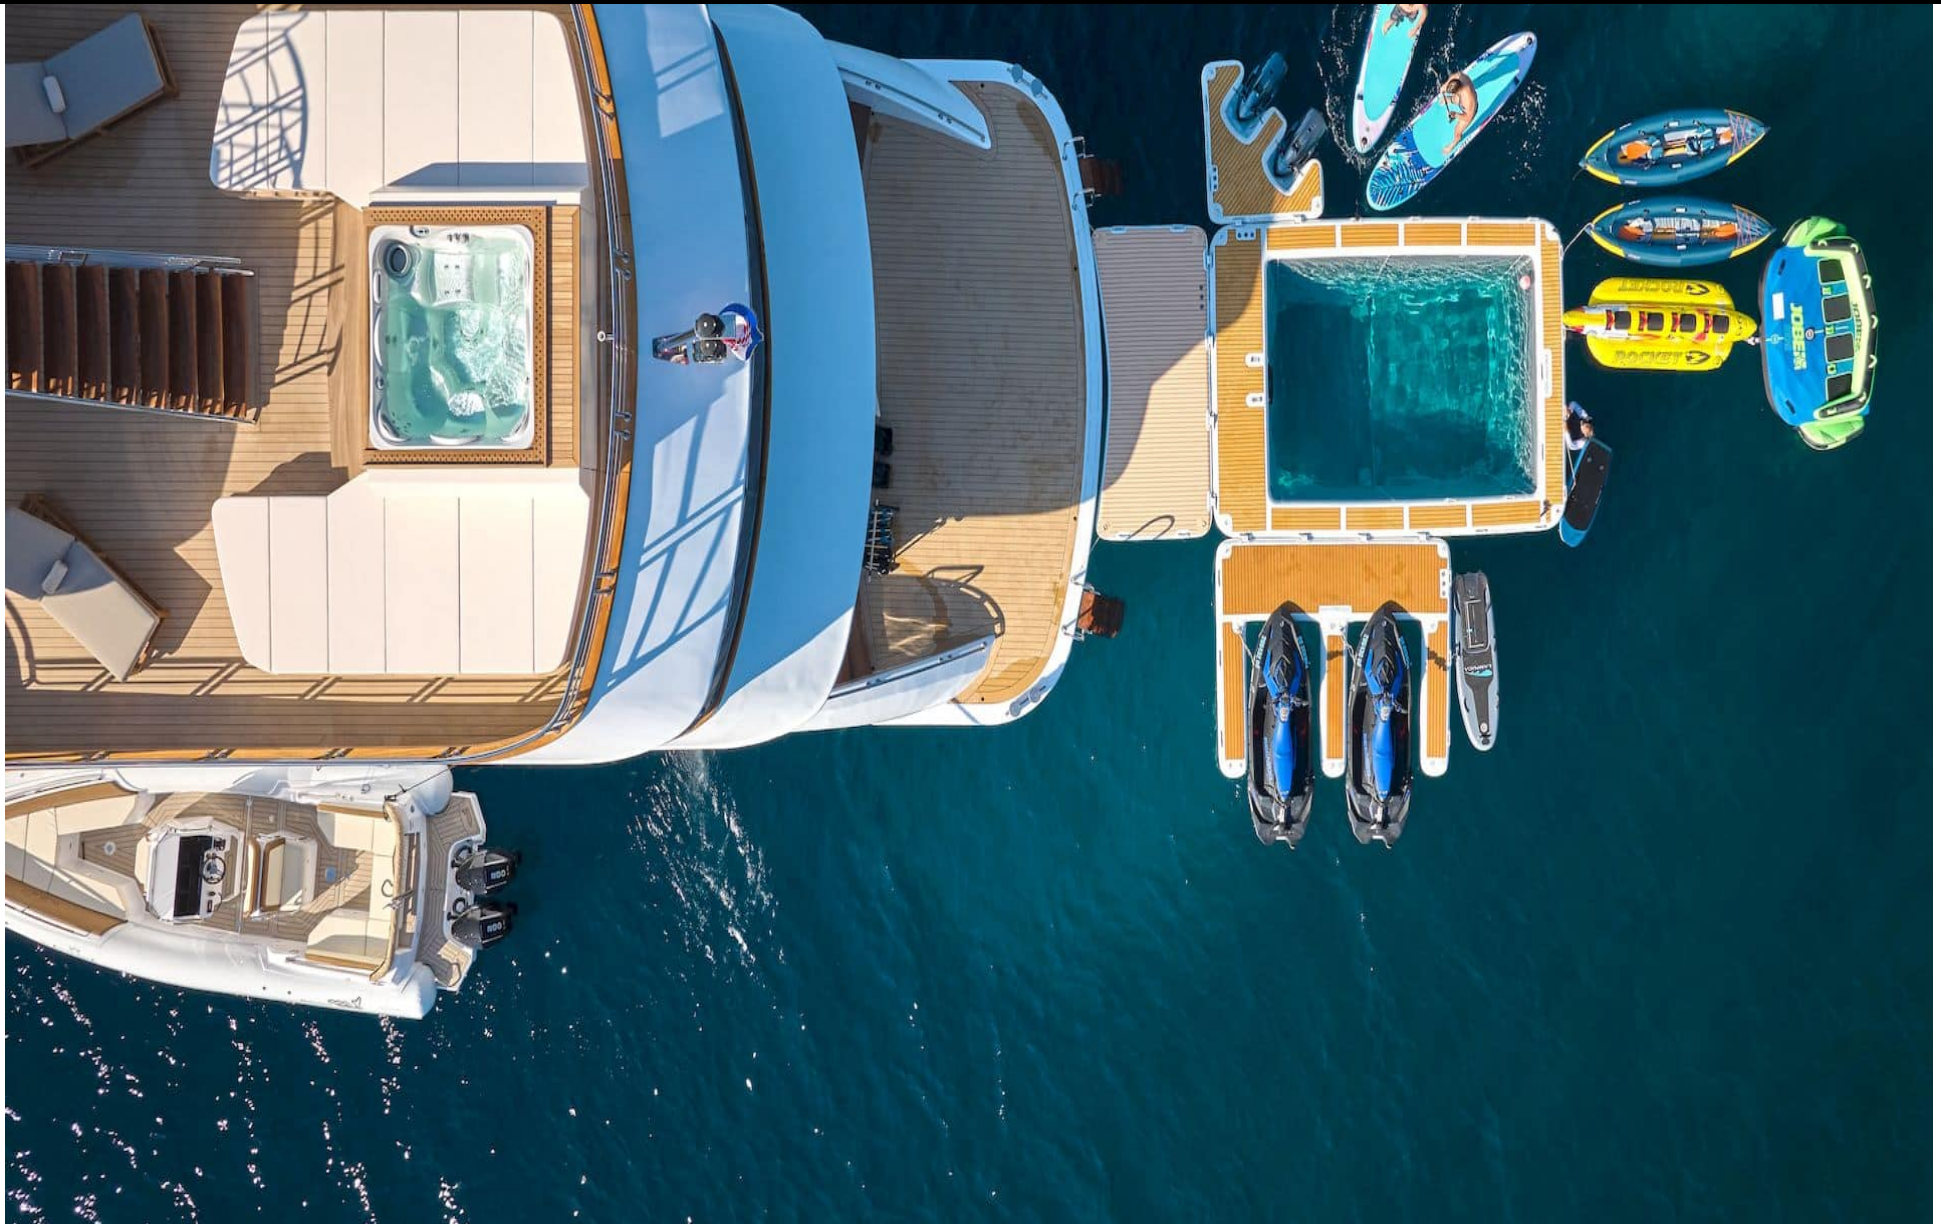

GALLERY LIFESTYLE