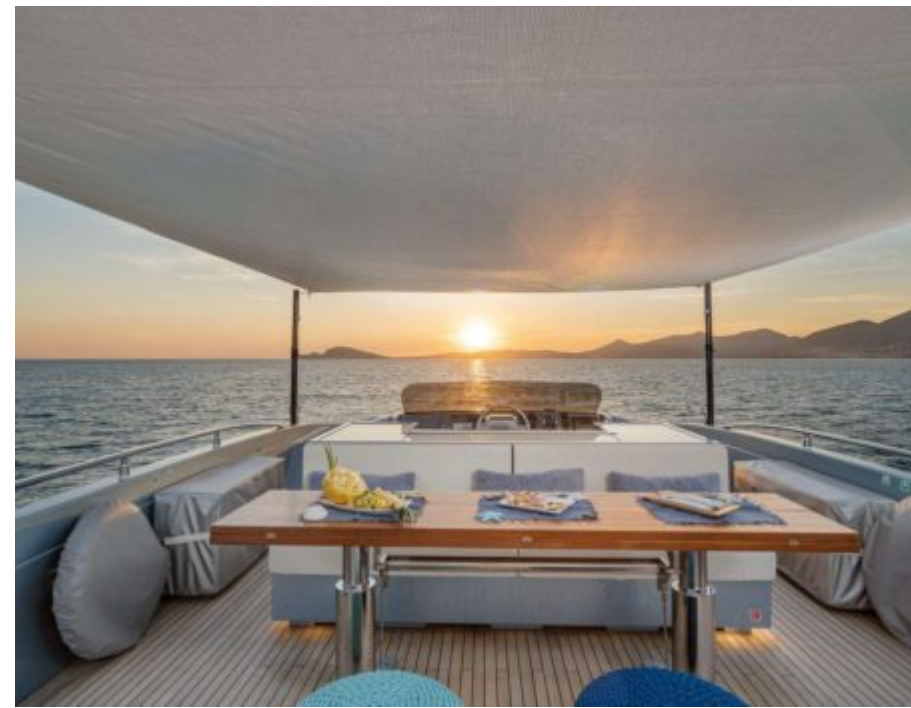

M/Y 55
FIFTYFIVE

Length
31.3m 102.69 ft.

Guests
12

Cabins
4

Crew
4

M/Y 55 FIFTYFIVE

- 
Shower
- 
TV
- 
Air Conditioning
- 
Banana
- 
Canoe
- 
Paddle Boards x 2
- 
Seabob x 2
- 
Snorkeling Gear
- 
Sound System
- 
Stabilisers at anchor
- 
Stabilisers underway
- 
Wifi

EXTERIOR DESIGN

INTERIOR DESIGN

GALLERY LIFESTYLE

Specifications

Summer low rate per week

90 000 €

Summer high rate per week

100 000 €