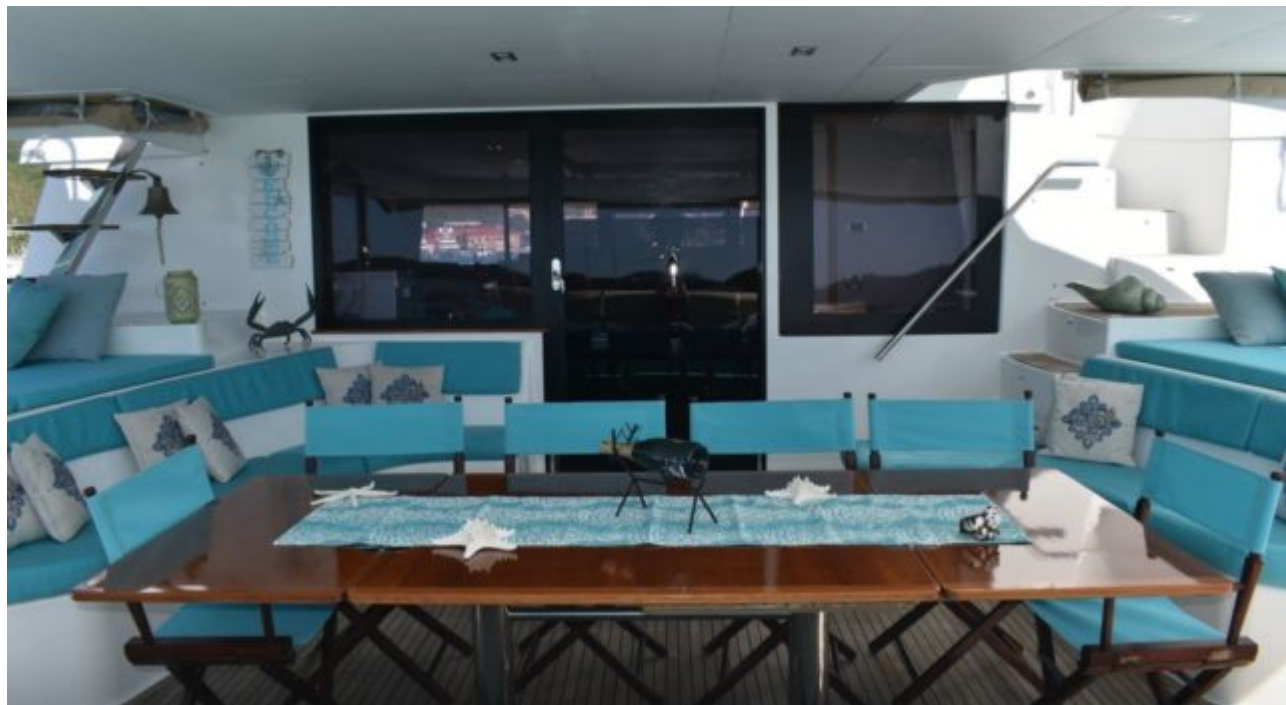

# INTERIOR DESIGN

# GALLERY LIFESTYLE

20.4 m

Guests Cruising

8

Cabins

4

Winter Cruising Area(s)

Caribbean & Bahamas

Summer Cruising Area(s)