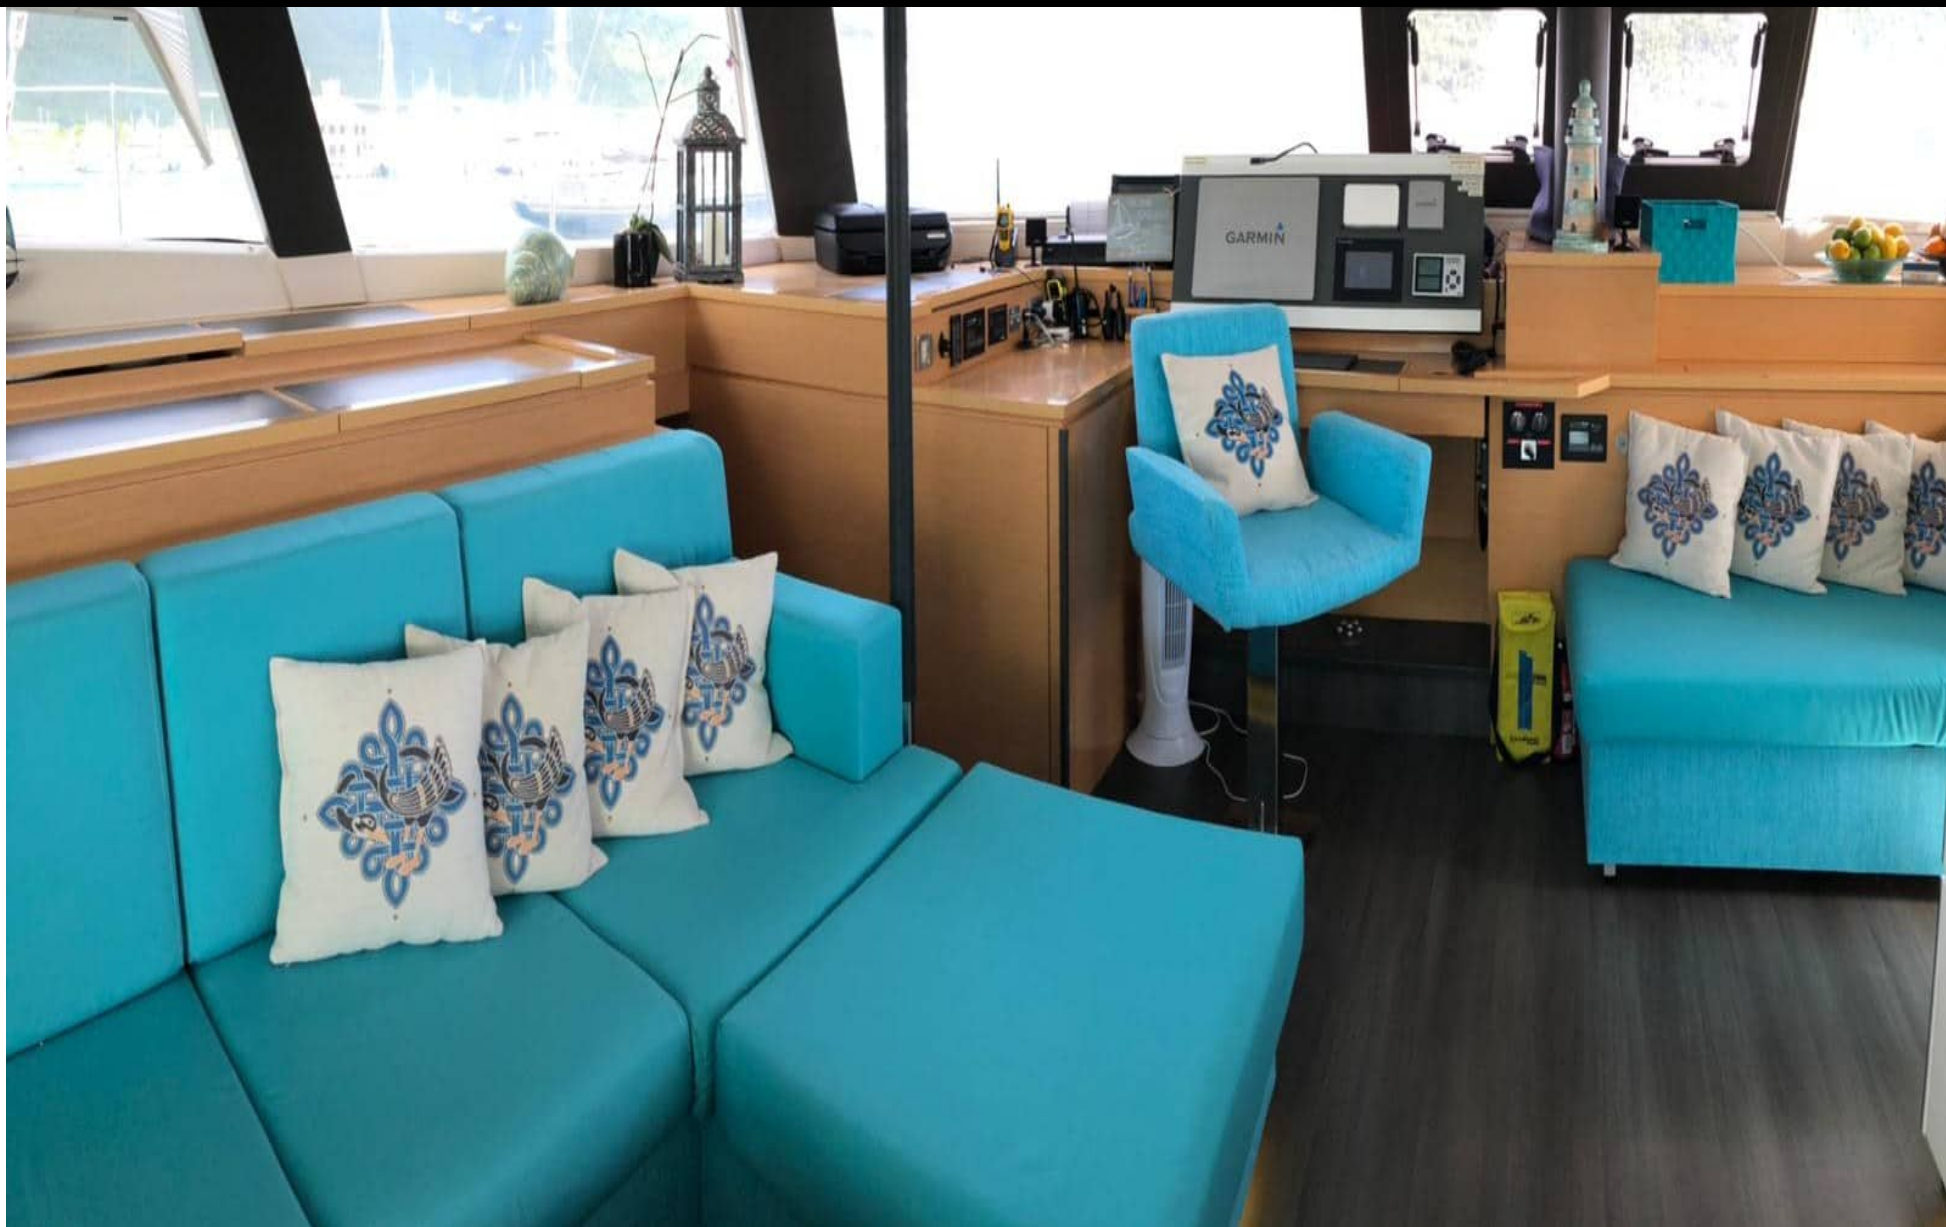

S/Y LIR

Length
20.4m
66.93 ft.

Guests
8

Cabins
4

Crew
3

S/Y LIR

-  Air Conditioning
-  Kayaking
-  Seadoo
Seascooter (for diving)
-  Snorkeling Gear
-  Tender
-  Towable water toys
-  Wakeboard
-  Waterskis
-  Wetsuits
-  Wifi
-  Scuba diving

EXTERIOR DESIGN

INTERIOR DESIGN

GALLERY LIFESTYLE

Specifications

Summer low rate per week

27 500 €

Summer high rate per week

32 500 €

Year refit

2020

Length

20.4 m

Guests Cruising

8

Cabins

4