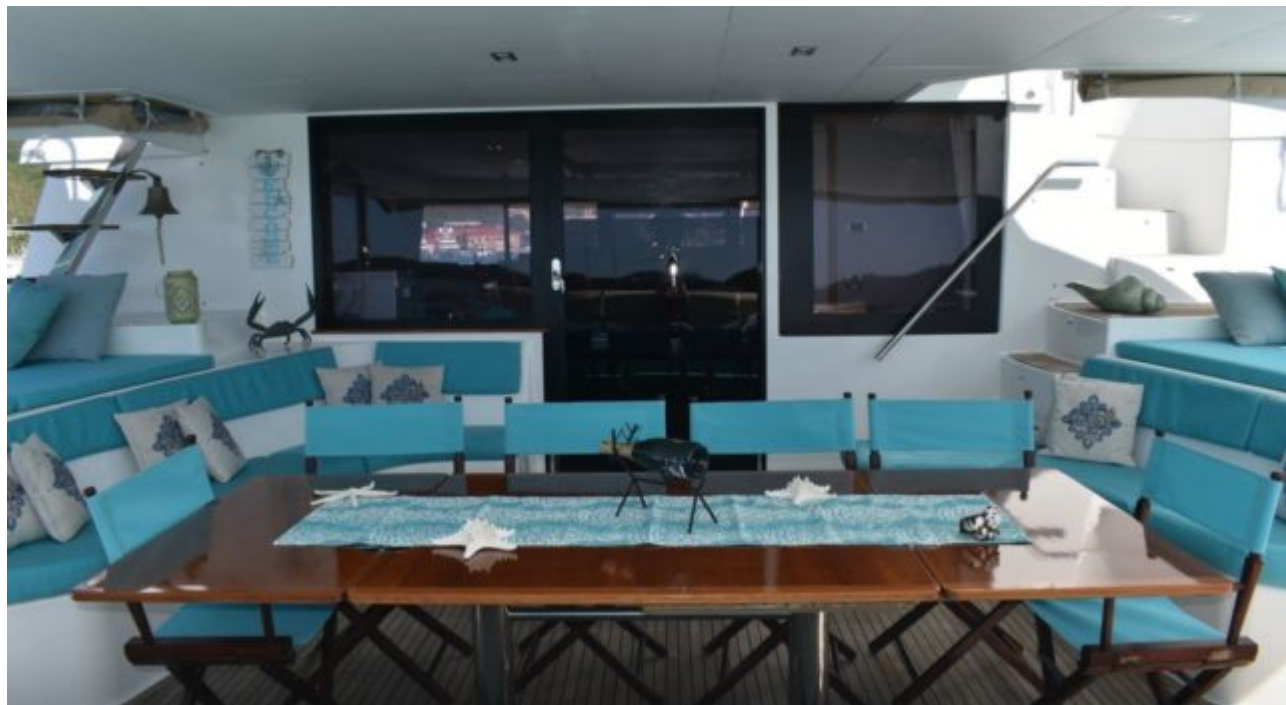

S/Y LIR

Length
20.4m
66.93 ft.

Guests
8

Cabins
4

Crew
3

S/Y LIR

-  Air Conditioning
-  Kayaking
-  Seadoo
Seascooter (for diving)
-  Snorkeling Gear
-  Tender
-  Towable water toys
-  Wakeboard
-  Waterskis
-  Wetsuits
-  Wifi
-  Scuba diving

EXTERIOR DESIGN

INTERIOR DESIGN

GALLERY LIFESTYLE

Specifications

Summer low rate per week

27 500 €

Summer high rate per week

32 500 €

Year refit

2020

Length

20.4 m

Guests Cruising

8

Cabins

4