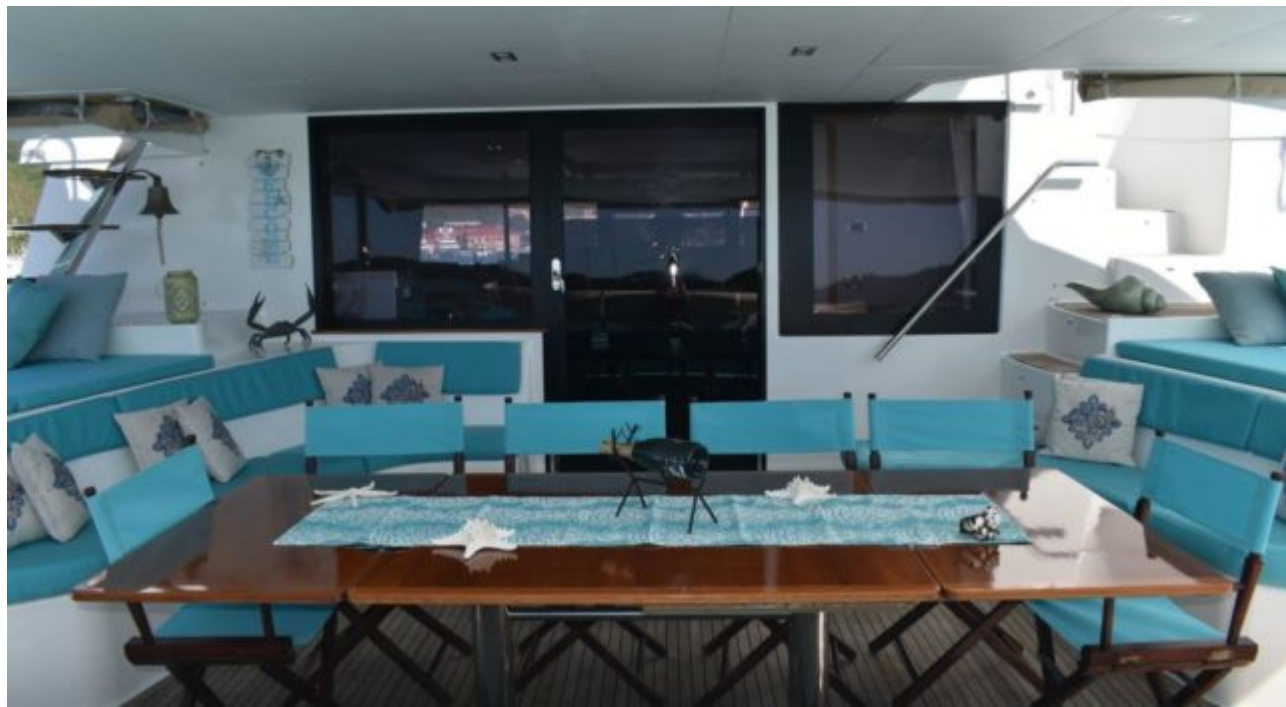

# INTERIOR DESIGN

# GALLERY LIFESTYLE

20.4 m

Guests Cruising

8

Cabins

4

Winter Cruising Area(s)

Caribbean & Bahamas

Summer Cruising Area(s)