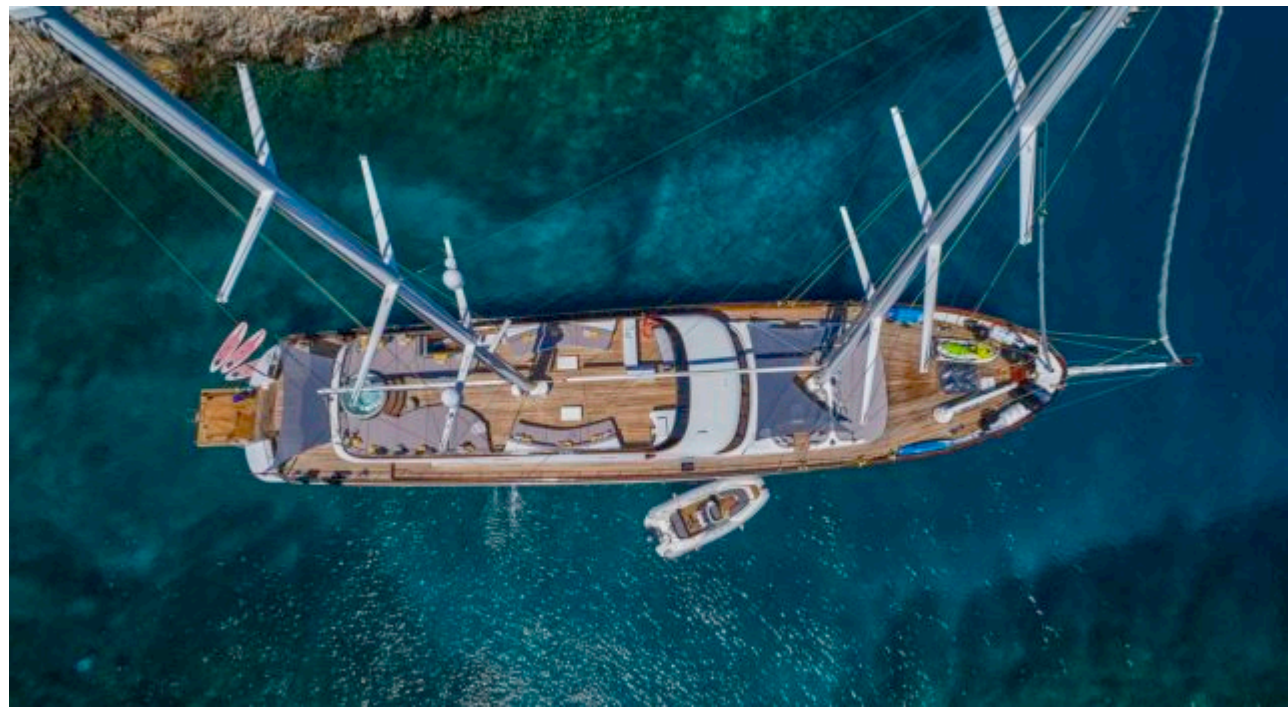

## S/Y LADY GITA

Length  
**49.3m** 161.75 ft.

Guests  
**12**

Cabins  
**6**

Crew  
**8**

# S/Y LADY GITA

-  Air Conditioning
-  Donuts
-  Jacuzzi
-  Jetski
-  Kayaking
-  Paddle Boards x 2
-  Snorkeling Gear
-  Tender
-  Wakeboard
-  Waterskis
-  Wifi
-  Knee board

# EXTERIOR DESIGN

100 000 €

Builder

Odisej d.o.o

Year built

2019

Length

49.3 m

Guests Cruising