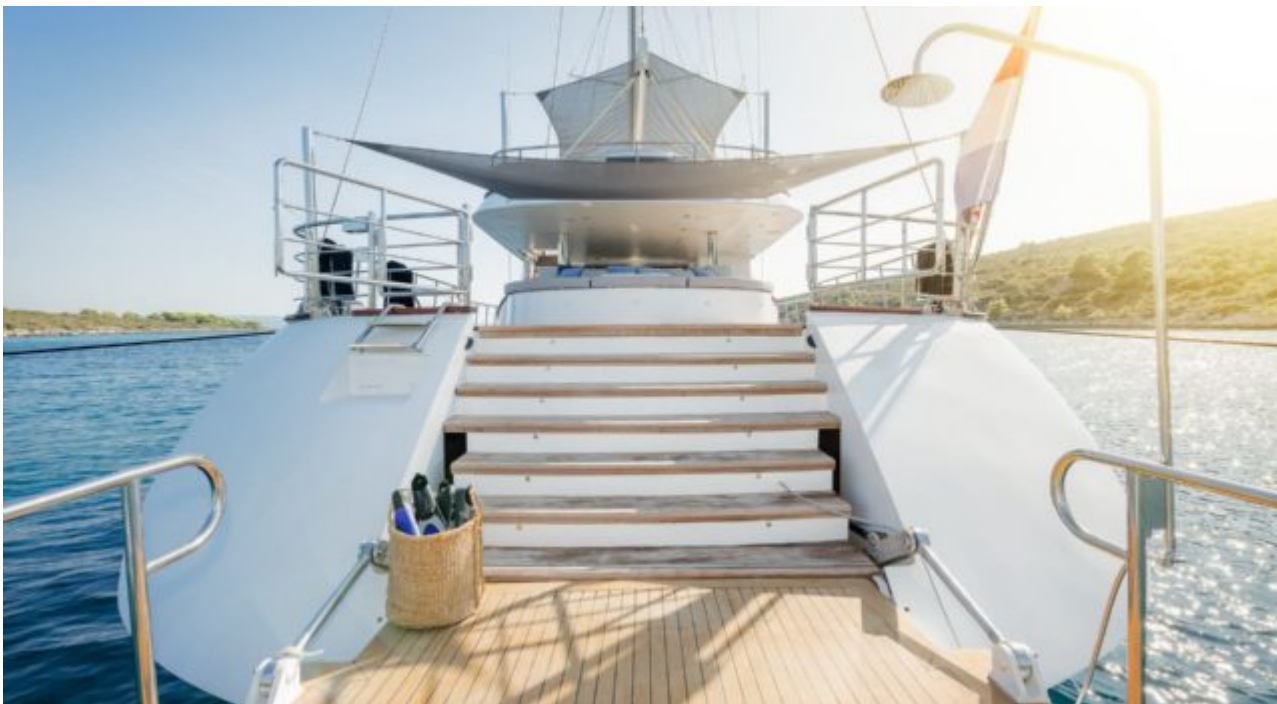

# S/Y LADY GITA

-  Air Conditioning
-  Donuts
-  Jacuzzi
-  Jetski
-  Kayaking
-  Paddle Boards x 2
-  Snorkeling Gear
-  Tender
-  Wakeboard
-  Waterskis
-  Wifi
-  Knee board

# EXTERIOR DESIGN

# GALLERY LIFESTYLE