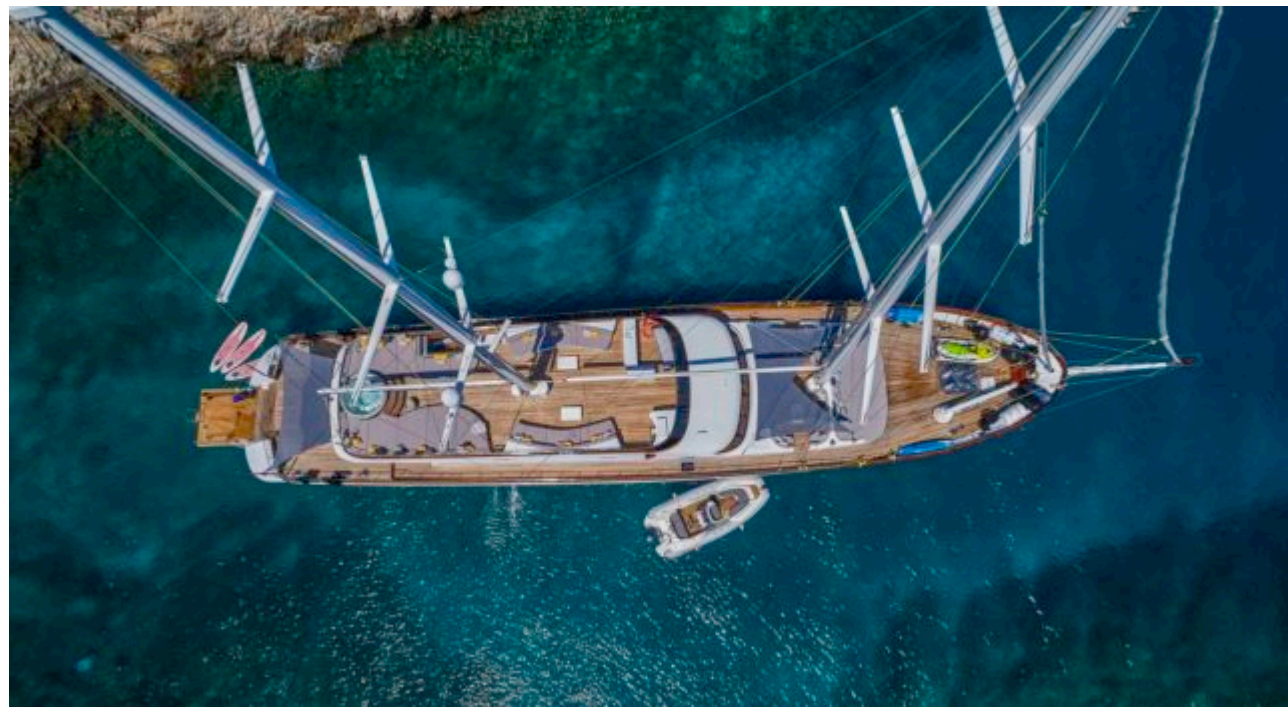

## S/Y LADY GITA

Length  
**49.3m** 161.75 ft.

Guests  
**12**

Cabins  
**6**

Crew  
**8**

# EXTERIOR DESIGN

# GALLERY LIFESTYLE

100 000 €

Builder

Odisej d.o.o

Year built

2019

Length

49.3 m

Guests Cruising