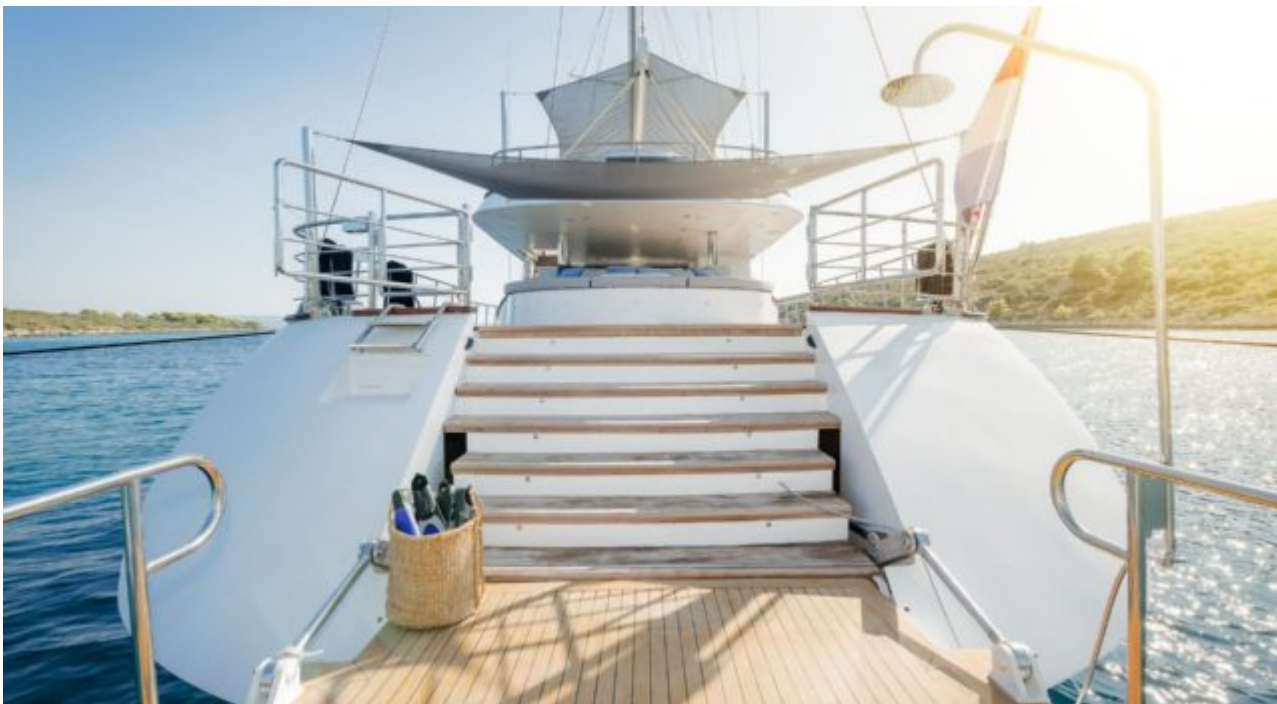

## S/Y LADY GITA

Length  
**49.3m** 161.75 ft.

Guests  
**12**

Cabins  
**6**

Crew  
**8**

# S/Y LADY GITA

-  Air Conditioning
-  Donuts
-  Jacuzzi
-  Jetski
-  Kayaking
-  Paddle Boards x 2
-  Snorkeling Gear
-  Tender
-  Wakeboard
-  Waterskis
-  Wifi
-  Knee board

# EXTERIOR DESIGN

# GALLERY LIFESTYLE