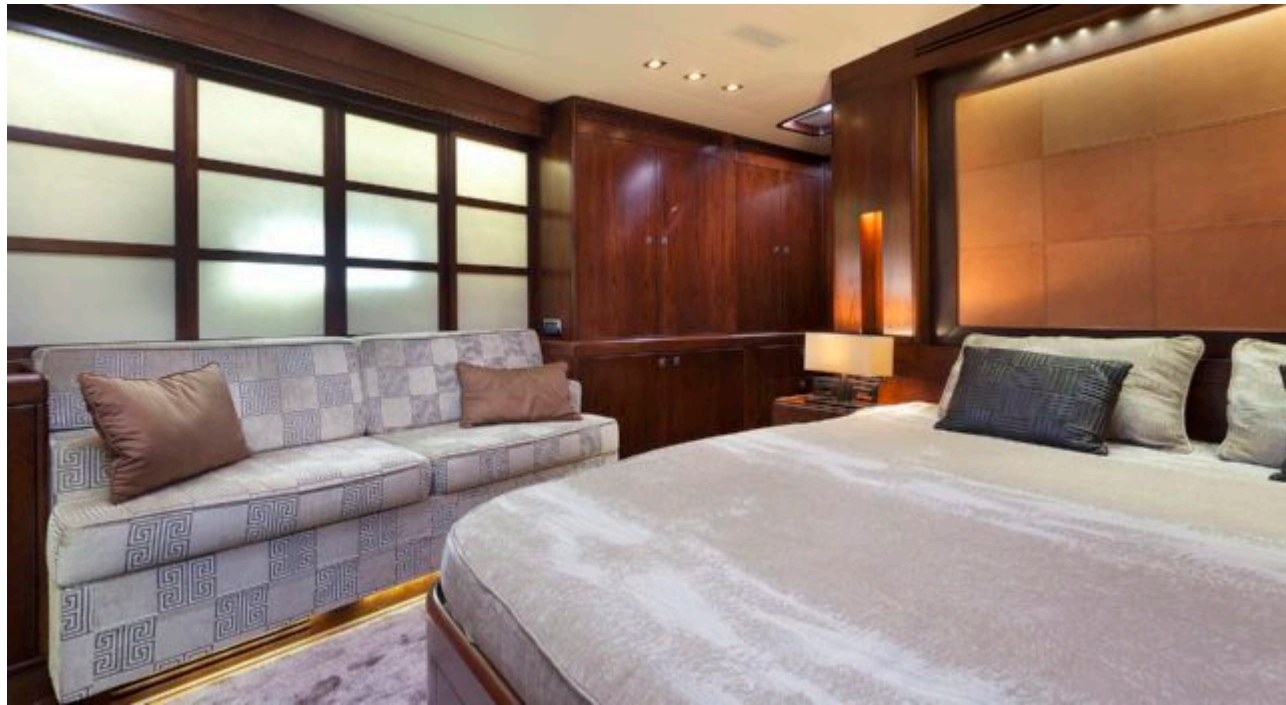

S/Y
FARANDWIDE

 Length
30.2m 99.08 ft.

 Guests
8

 Cabins
4

 Crew
4

S/Y FARANDWIDE

-  Air Conditioning
-  Donuts
-  Paddle Boards x
4
-  Tender
-  Wakeboard
-  Waterskis
-  Wifi

EXTERIOR DESIGN

INTERIOR DESIGN

GALLERY LIFESTYLE

Specifications

Low rate per day

7 670 €

High rate per day

8 335 €

Summer low rate per week