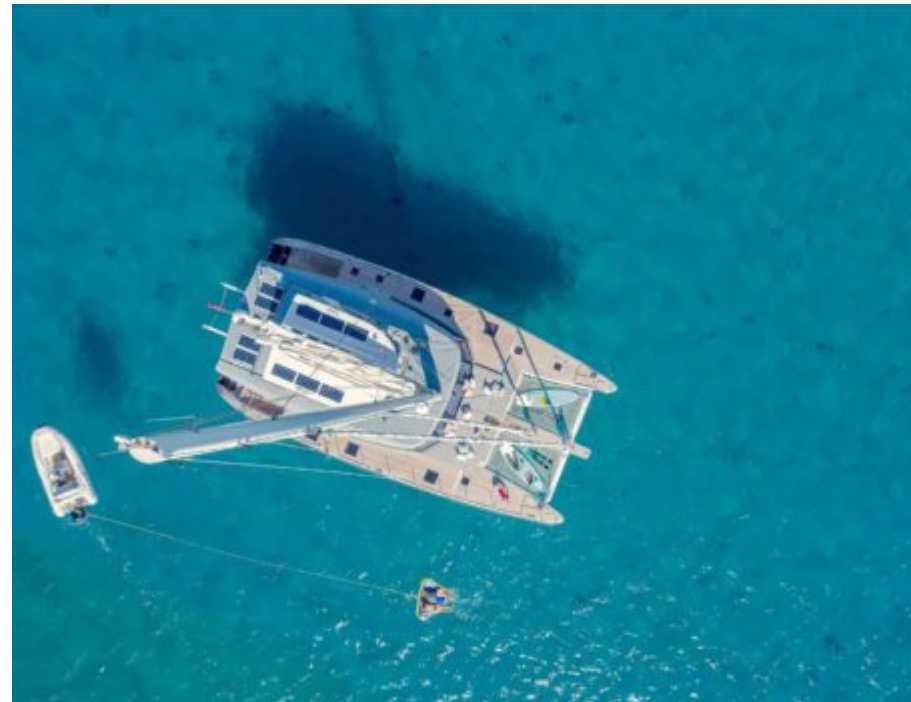

S/Y ADEA

Length
18.30m
60 ft.

Guests
8

Cabins
4

Crew
3

S/Y ADEA

EXTERIOR DESIGN

INTERIOR DESIGN

Year built

2017

Length

18.30 m

Guests Cruising

8

Cabins

4