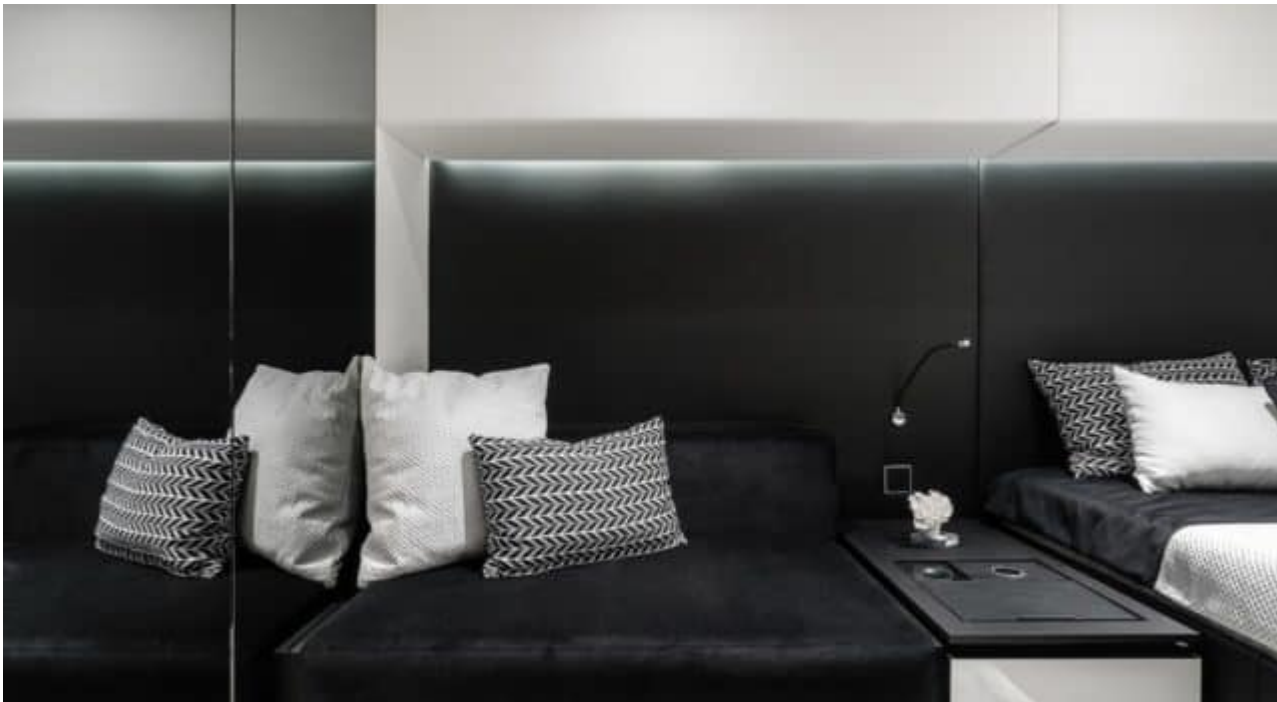

S/Y ABOVE & BEYOND

 Length
24m 78.74 ft.

 Guests
8

 Cabins
4

 Crew
5

S/Y ABOVE & BEYOND

-  Fridge
-  Kitchen
-  Microwave
-  Shower
-  Sunbeds
-  Air Conditioning
-  Apple TV
-  Donuts
-  Fishing Gear
-  Jacuzzi
-  Kayaking
-  Paddle Boards x 2
-  Seabob x 2
-  Snorkeling Gear
-  Sound System
-  Television
-  Tender
-  Towable water toys
-  Wakeboard
-  Wifi

EXTERIOR DESIGN

INTERIOR DESIGN

GALLERY LIFESTYLE

Specifications

 Low rate per day
9 167 €

 High rate per day
12 500 €

 Summer low rate per week
55 000 €

 Summer high rate per week
75 000 €