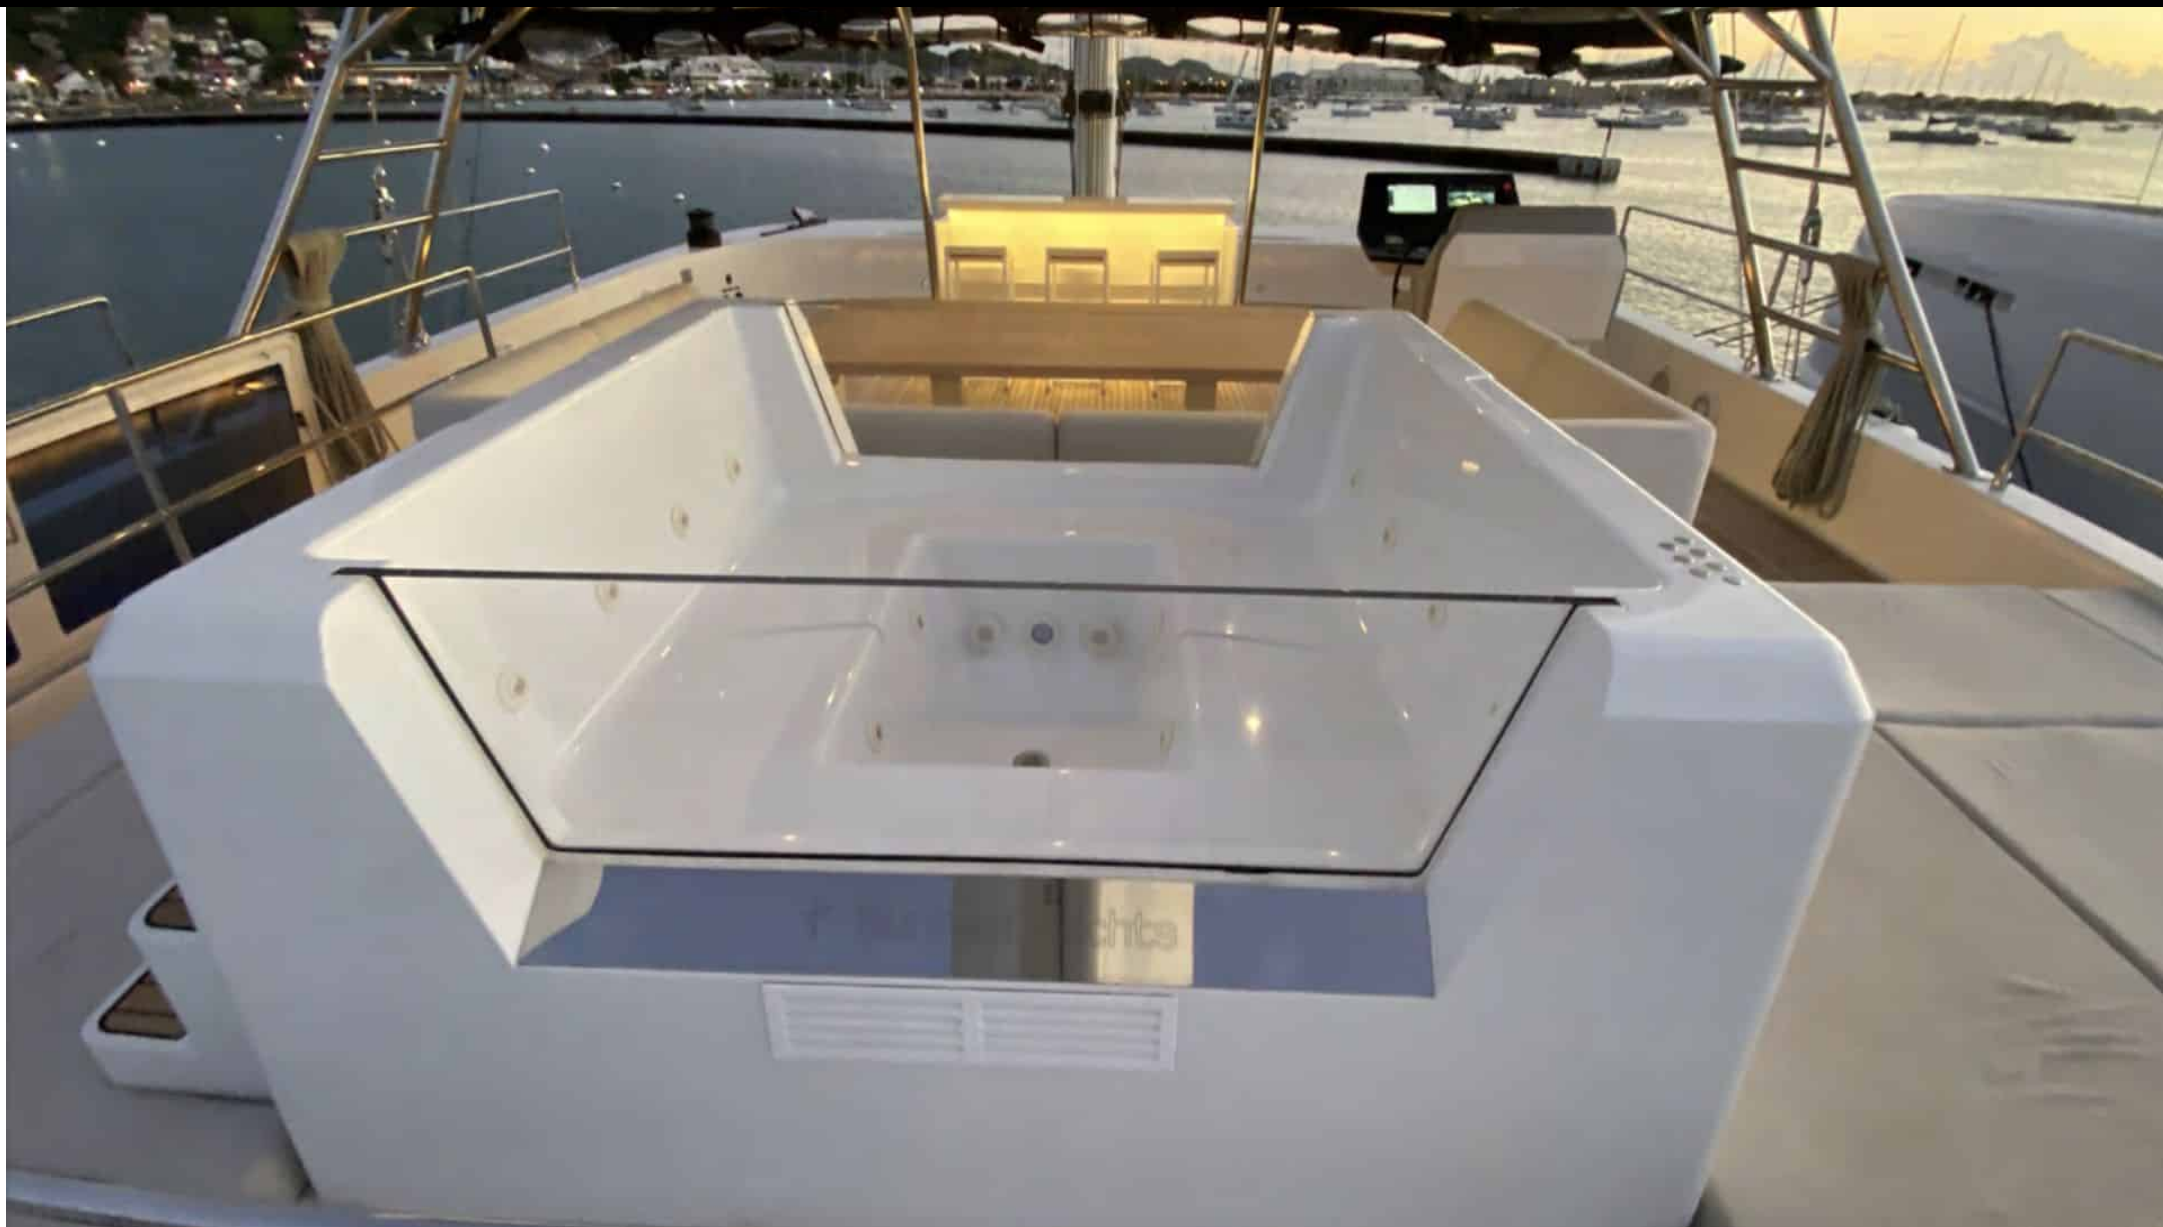

S/Y ABOVE & BEYOND

 Length
24m 78.74 ft.

 Guests
8

 Cabins
4

 Crew
5

S/Y ABOVE & BEYOND

-  Fridge
-  Kitchen
-  Microwave
-  Shower
-  Sunbeds
-  Air Conditioning
-  Apple TV
-  Donuts
-  Fishing Gear
-  Jacuzzi
-  Kayaking
-  Paddle Boards x 2
-  Seabob x 2
-  Snorkeling Gear
-  Sound System
-  Television
-  Tender
-  Towable water toys
-  Wakeboard
-  Wifi

EXTERIOR DESIGN

INTERIOR DESIGN

GALLERY LIFESTYLE

Specifications

 Low rate per day
9 167 €

 High rate per day
12 500 €

 Summer low rate per week
55 000 €

 Summer high rate per week
75 000 €

 Winter low rate per week
50 000 €

 Winter high rate per week
70 000 €

 Builder
Sunreef Yachts

 Year built
2019

 Year refit
2023

 Length
24 m

 Guests Cruising
8

 Cabins
4