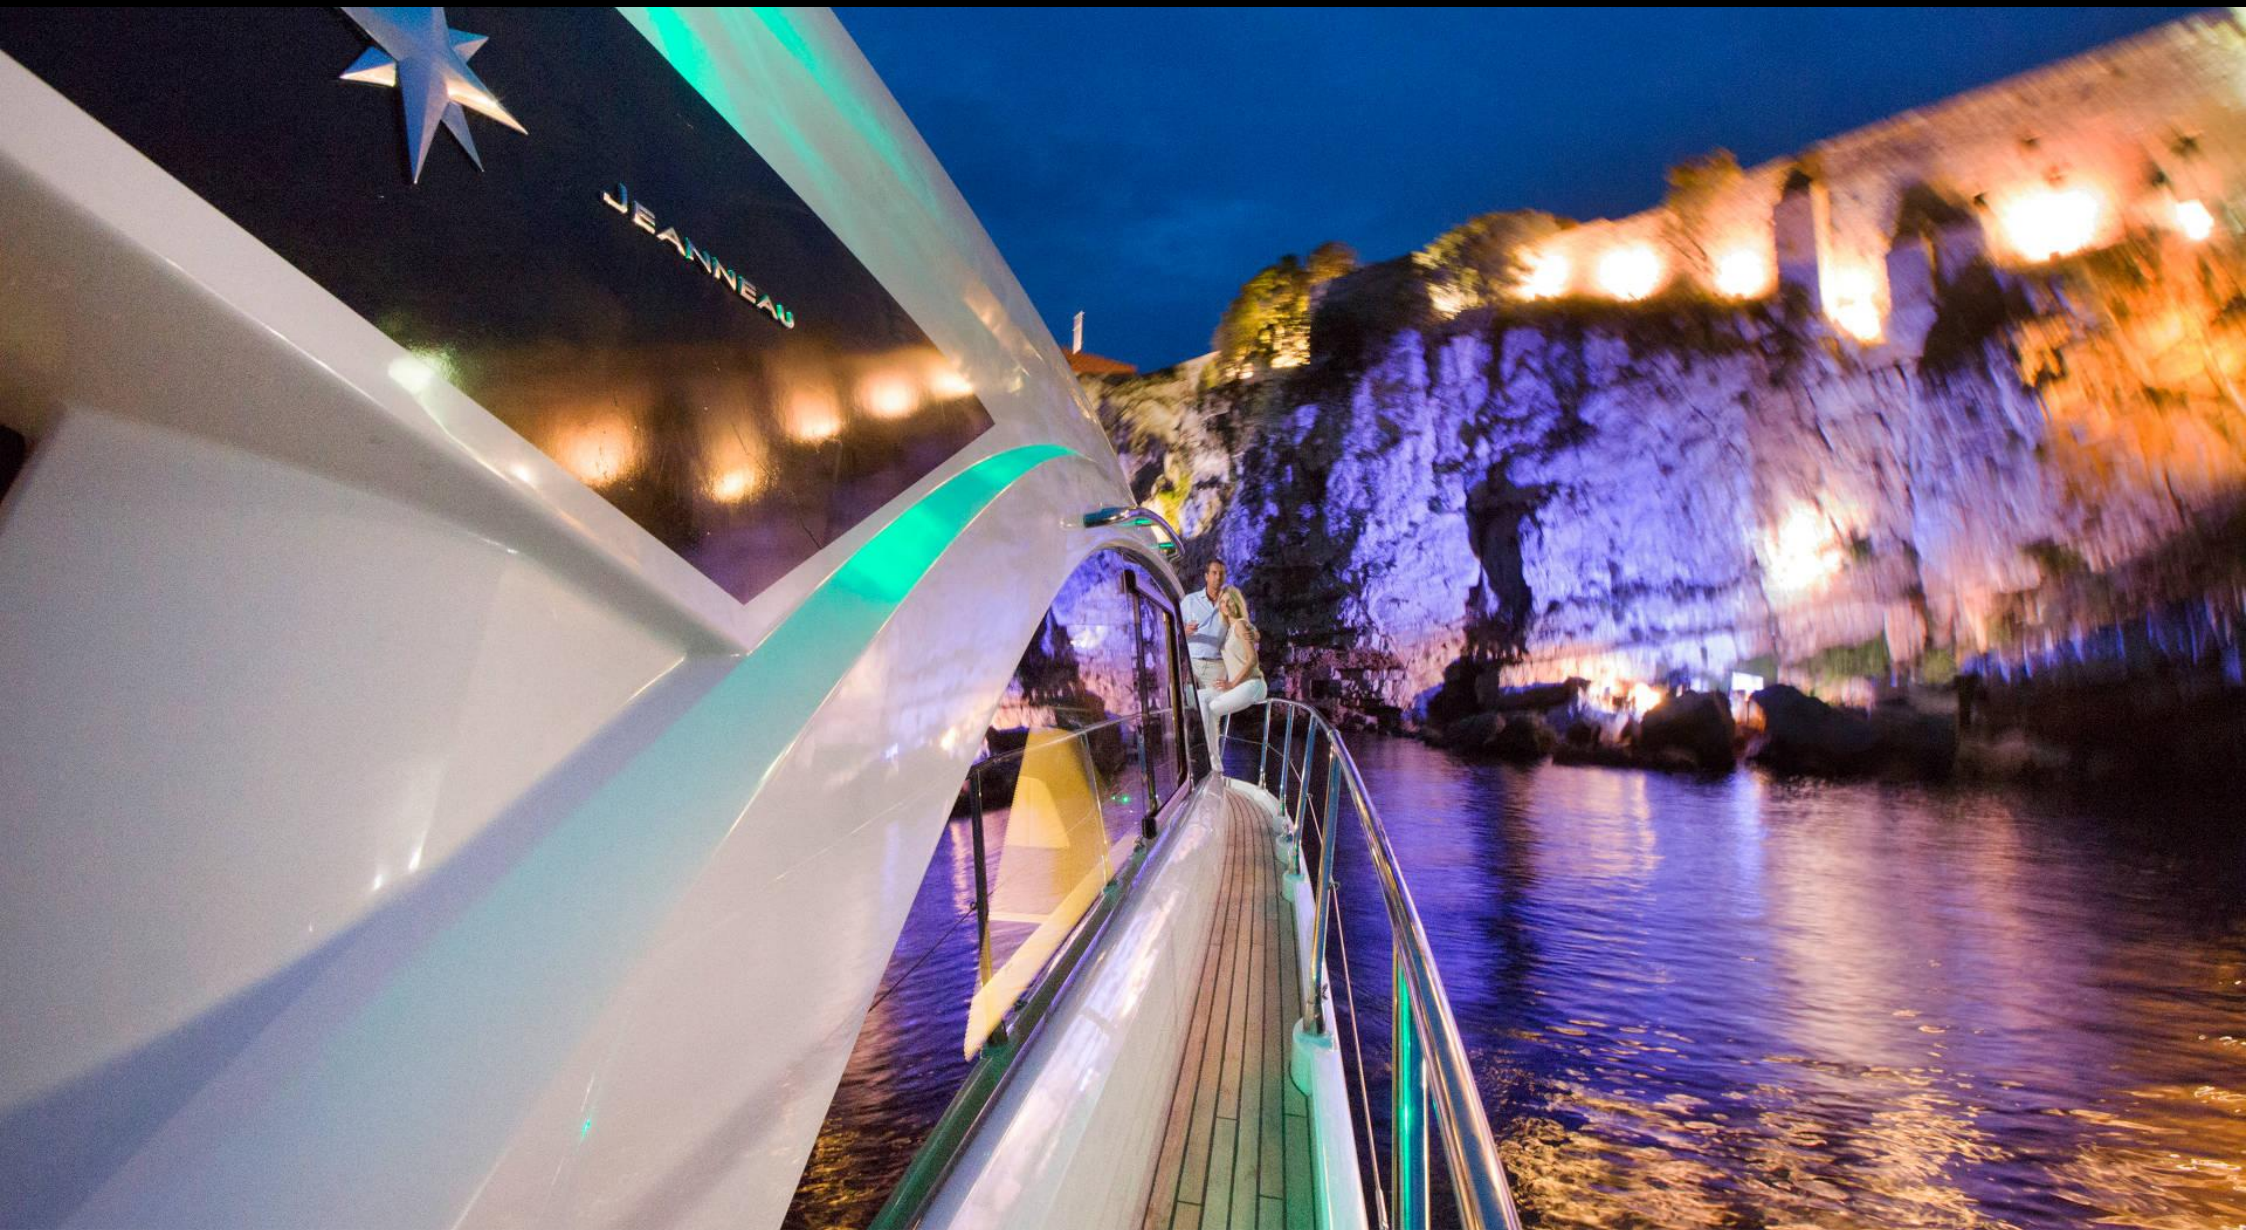

GALLERY LIFESTYLE