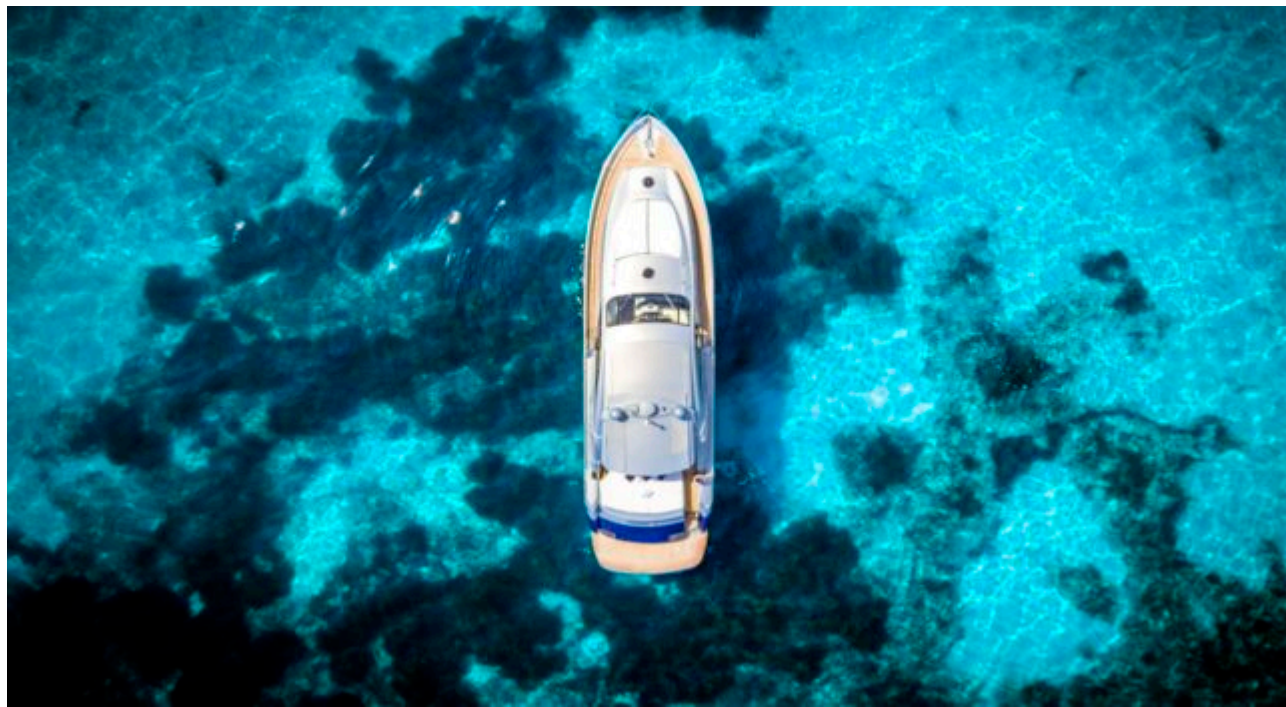

## M/Y VANQUISH

Length  
**23m** 75.46 ft.

Guests  
**12**

Cabins  
**4**

Crew  
**3**

# EXTERIOR DESIGN