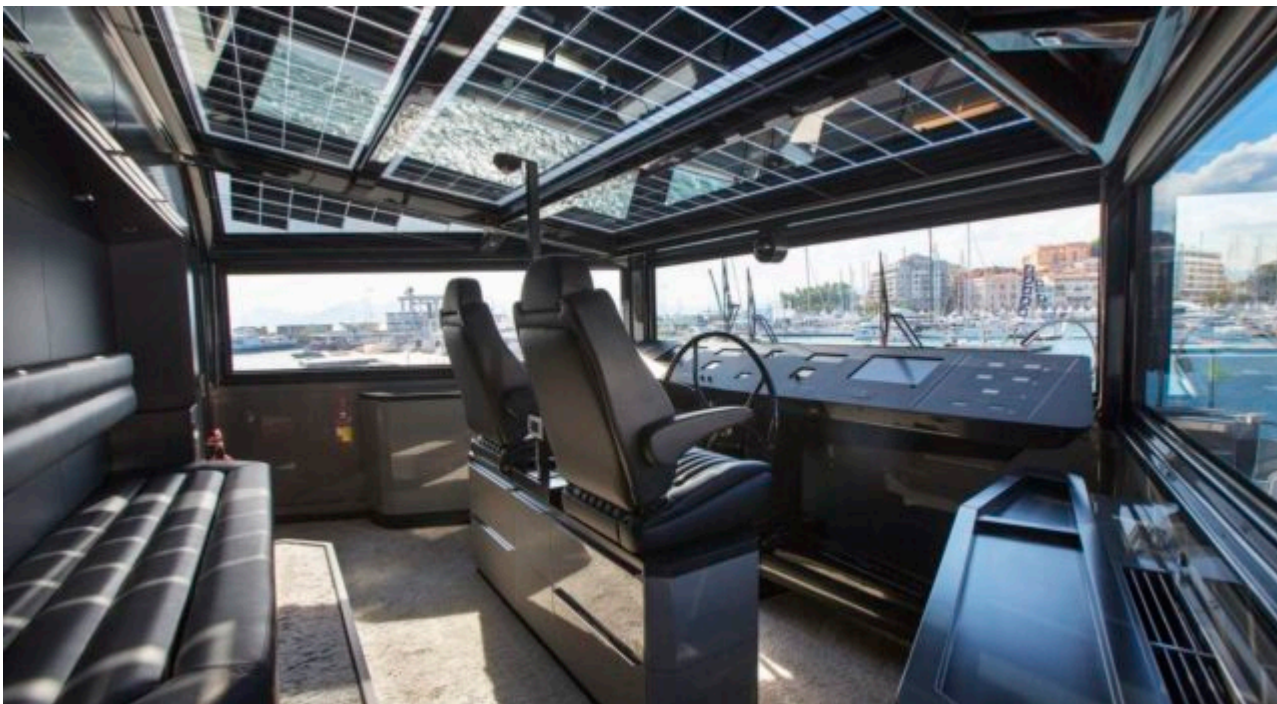

M/Y TORTOISE

Length
35m 114.83 ft.

Guests
12

Cabins
6

Crew
7

M/Y TORTOISE

-  Air Conditioning
-  Gym Equipment
-  Jacuzzi
-  Jetski
-  Seabob x 2
-  Snorkeling Gear
-  Stabilisers at anchor
-  Stabilisers underway
-  Tender
-  Towable water toys
-  Wakeboard
-  Waterskis
-  Wifi

EXTERIOR DESIGN

INTERIOR DESIGN

GALLERY LIFESTYLE

Specifications

Low rate per day

16 669 €

High rate per day

18 335 €