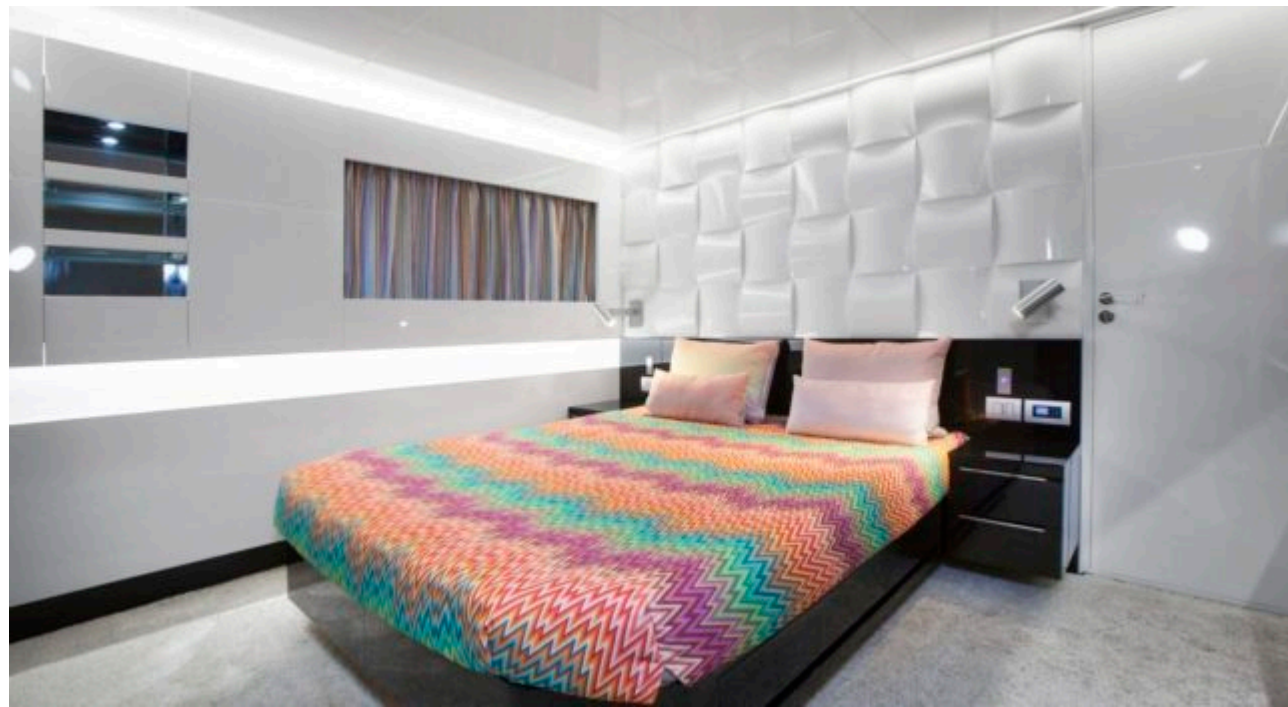

EXTERIOR DESIGN

INTERIOR DESIGN

GALLERY LIFESTYLE

Specifications

Low rate per day

16 669 €

High rate per day

18 335 €