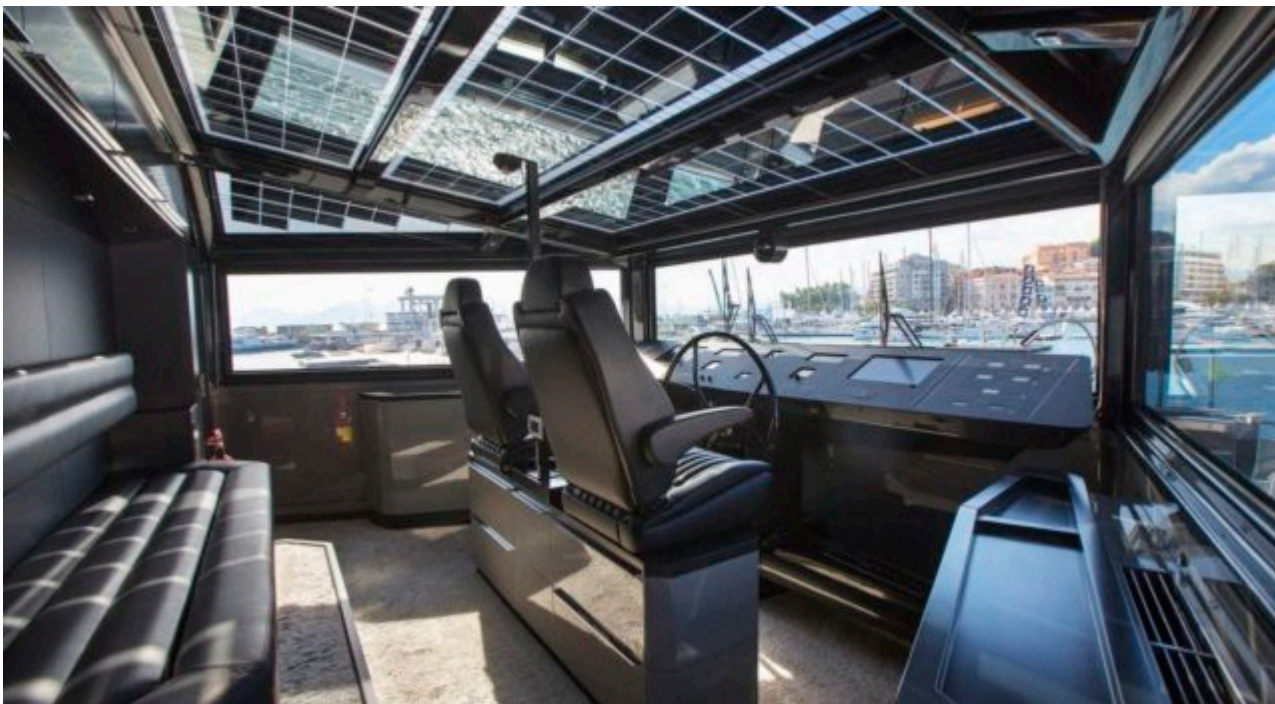

M/Y TORTOISE

Length
35m 114.83 ft.

Guests
12

Cabins
6

Crew
7

M/Y TORTOISE

-  Air Conditioning
-  Gym Equipment
-  Jacuzzi
-  Jetski
-  Seabob x 2
-  Snorkeling Gear
-  Stabilisers at anchor
-  Stabilisers underway
-  Tender
-  Towable water toys
-  Wakeboard
-  Waterskis
-  Wifi

EXTERIOR DESIGN

INTERIOR DESIGN

GALLERY LIFESTYLE

Specifications

Low rate per day

16 669 €

High rate per day

18 335 €