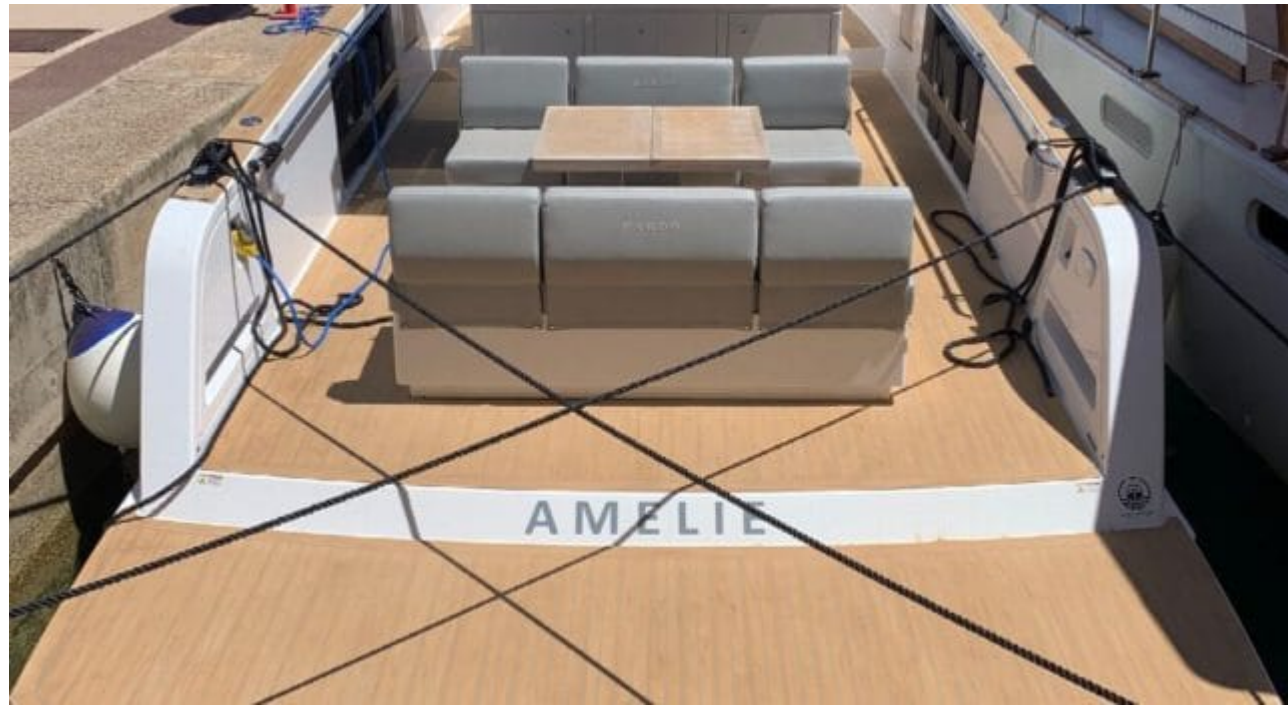

M/Y PARD0 38

 Length
11.9m 39.04 ft.

 Guests
11

 Cabins
2

 Crew
1

M/Y PARDO 38

Fridge

Shower

Sunbeds

Air Conditioning

Snorkeling Gear

Sound System

Television

WC

EXTERIOR DESIGN

INTERIOR DESIGN