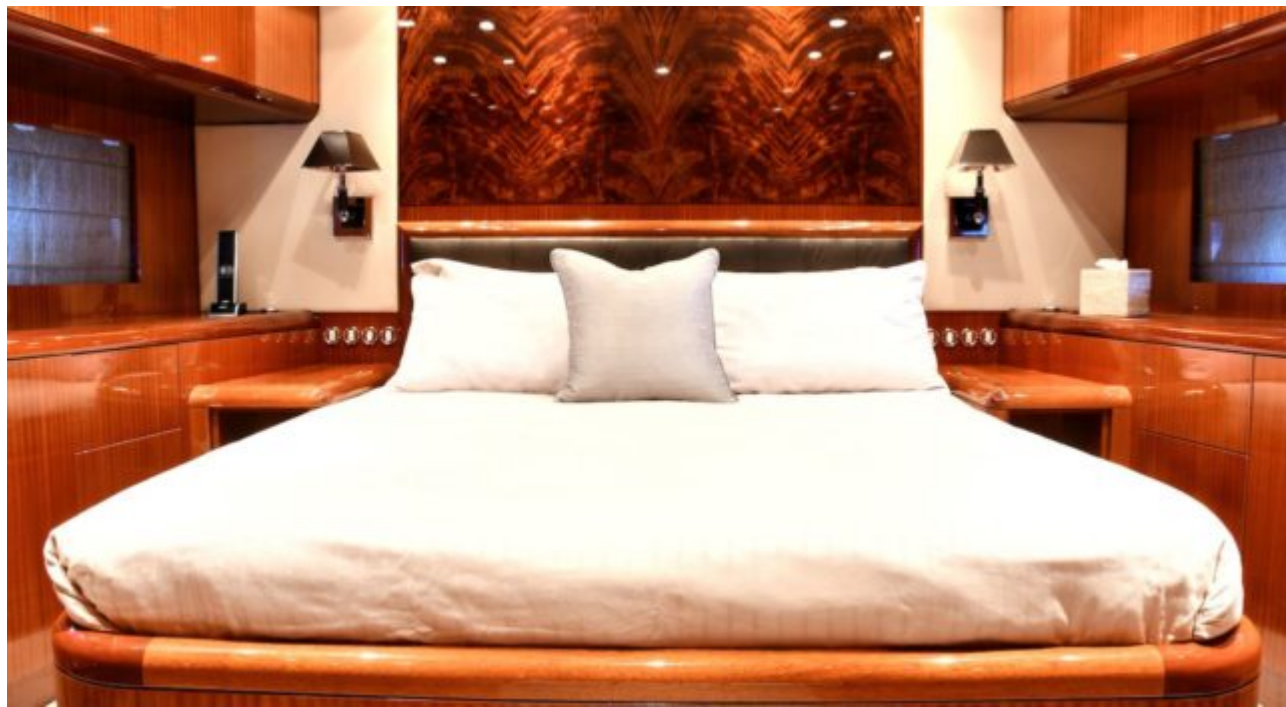

M/Y OSE

Length
31m
101.71 ft.

Guests
12

Cabins
4

Crew
4

M/Y OSE

- 
Air Conditioning
- 
Flyboard
- 
Seabob x 2
- 
Snorkeling Gear
- 
Stabilisers at anchor
- 
Stabilisers underway
- 
Tender
- 
Towable water toys
- 
Wakeboard x 2
- 
Waterskis
- 
Wifi

EXTERIOR DESIGN

INTERIOR DESIGN

GALLERY LIFESTYLE

Specifications

Low rate per day

11 500 €

High rate per day

11 500 €