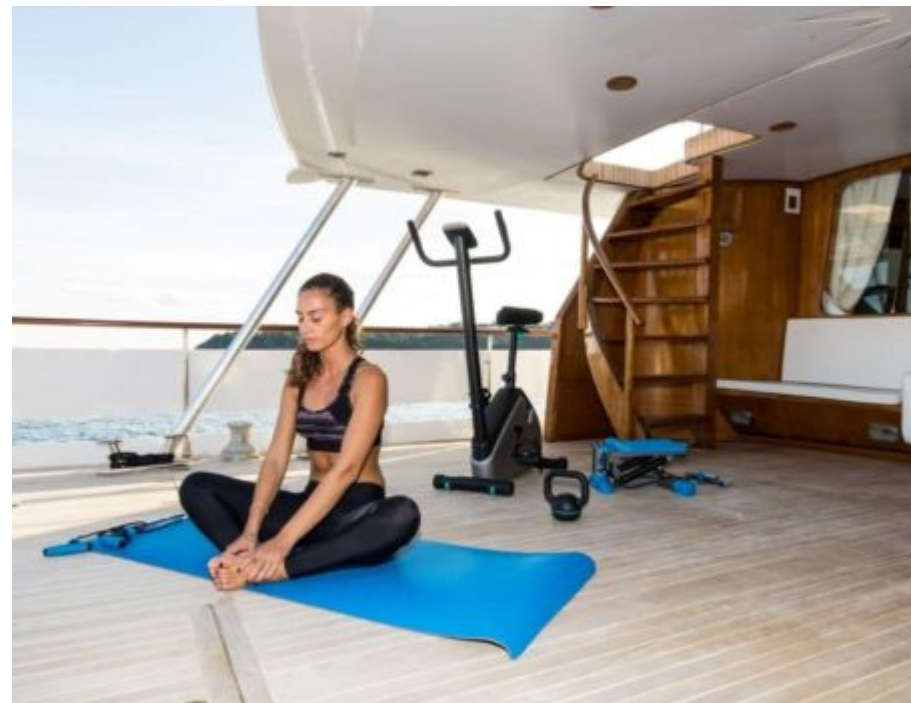

# M/Y NAFISA

-   
Air Conditioning
-   
Donuts
-   
Gym Equipment
-   
Jacuzzi
-   
Kayaking
-   
Paddle Boards x  
2
-   
Snorkeling Gear
-   
Tender
-   
Towable water  
toys
-   
Waterskis
-   
Wifi

# GALLERY LIFESTYLE