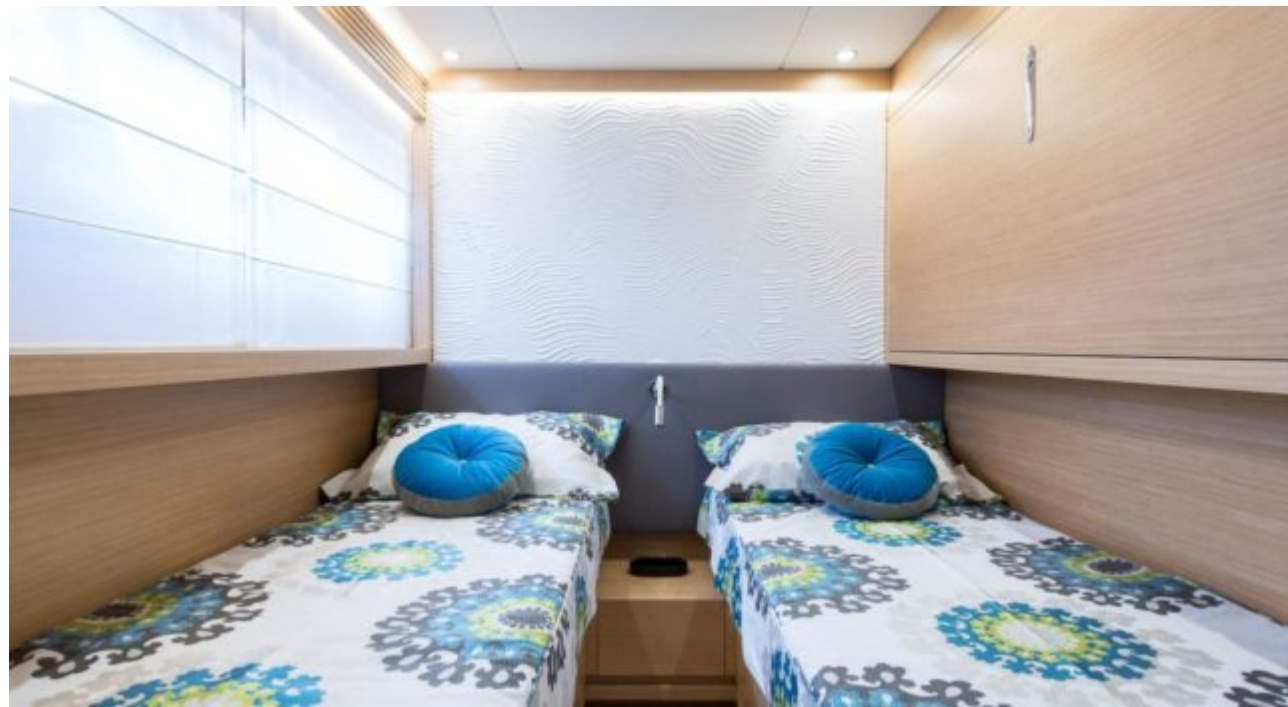

## M/Y MIREDO

Length  
**25.7m**  
84.32 ft.

Guests  
**10**

Cabins  
**4**

Crew  
**3**

# INTERIOR DESIGN

# GALLERY LIFESTYLE

2015

Year refit

2024

Length

25.7 m

Guests Cruising

10

Cabins