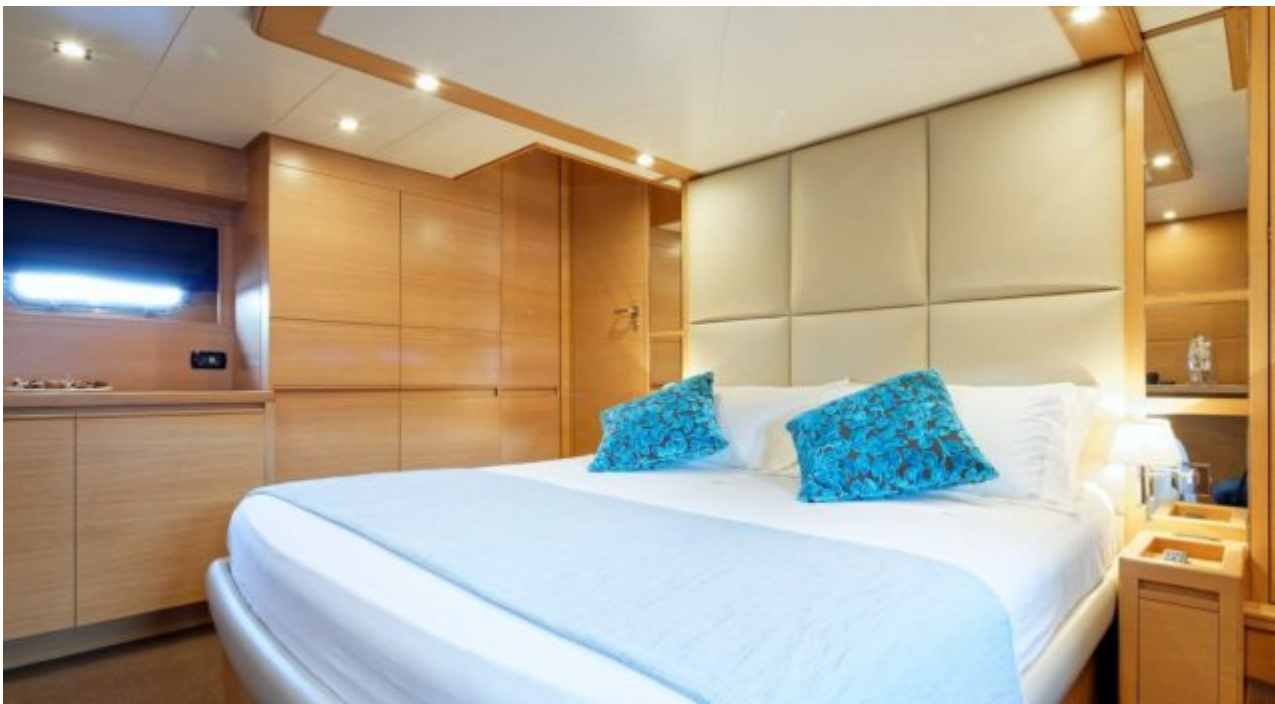

## M/Y LUDI

Length  
**26.90m**  
88.25 ft.

Guests  
**12**

Cabins  
**4**

Crew  
**5**

# INTERIOR DESIGN

# GALLERY LIFESTYLE

2009

Year refit

2022

Length

26.90 m

Guests Cruising

12

Cabins