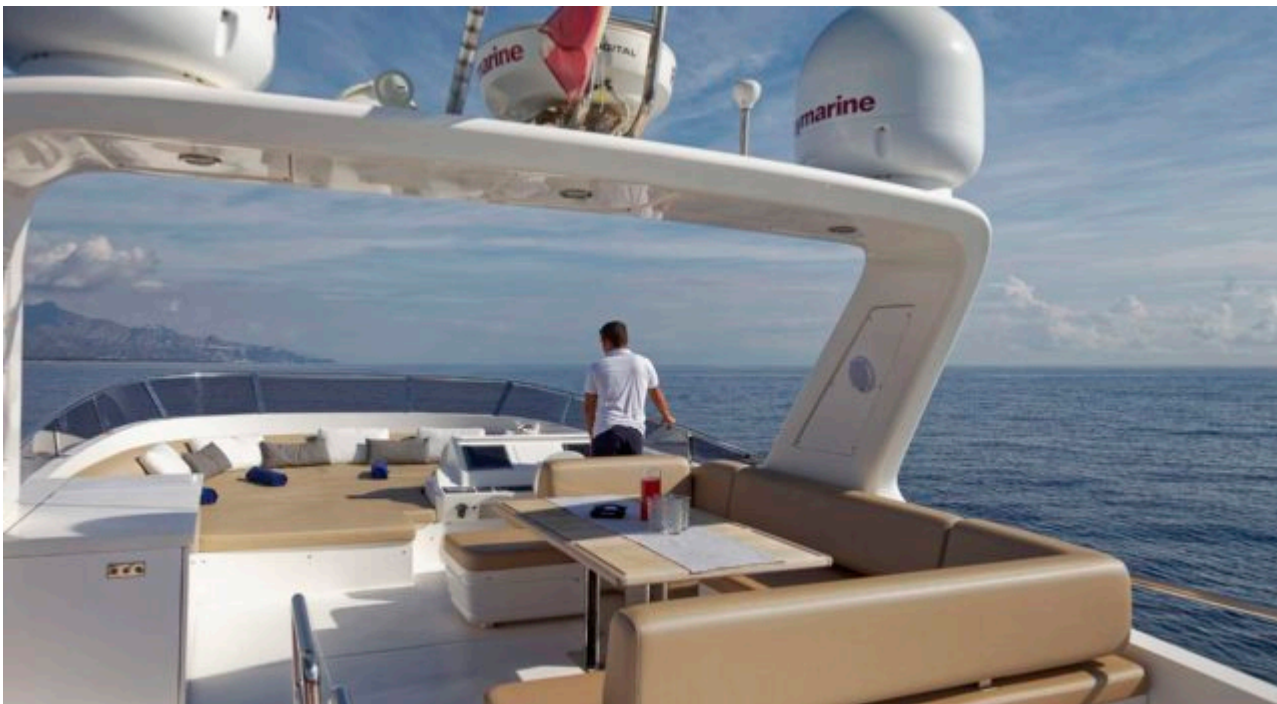

M/Y ENJOY

Length
24m
78.74 ft.

Guests
12

Cabins
4

Crew
4

M/Y ENJOY

-  Air Conditioning
-  Banana
-  Donuts
-  Jetski
-  Paddle Board
-  Seabob
-  Snorkeling Gear
-  Tender
-  Waterskis
-  Wifi

EXTERIOR DESIGN