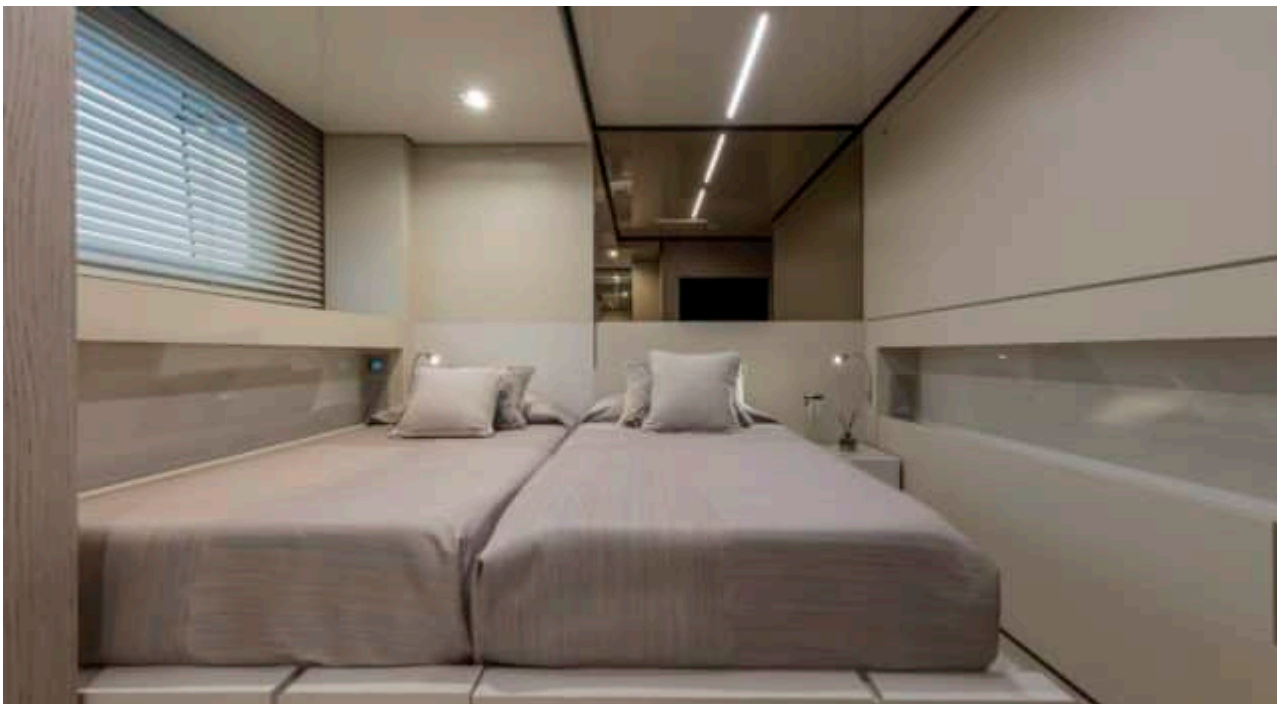

M/Y EMOCEAN

 Length
38.2m 125.33 ft.

 Guests
12

 Crew
8

M/Y EMOCEAN

-  Air Conditioning
-  Beach set-up
-  Donuts
-  Drone
-  Fishing Gear
-  Gym Equipment
-  Hydraulic platform
-  Jacuzzi
-  Jelly Fish Swimming Pool
-  Jetski x 2
-  Kayaks x 2
-  Paddle Board
-  Seabob x 2
-  Snorkeling Gear
-  Sound System
-  Stabilisers at anchor
-  Stabilisers underway
-  Television
-  Tender
-  Towable water toys
-  Wakeboard x 2
-  Waterski
-  Wifi
-  Yoga mats

EXTERIOR DESIGN

INTERIOR DESIGN

GALLERY LIFESTYLE

Specifications

Summer low rate per week

160 000 €

Summer high rate per week

180 000 €

Length

38.2 m

Guests Cruising

12

Cabins

Winter Cruising Area(s)

Caribbean & Bahamas

Summer Cruising Area(s)