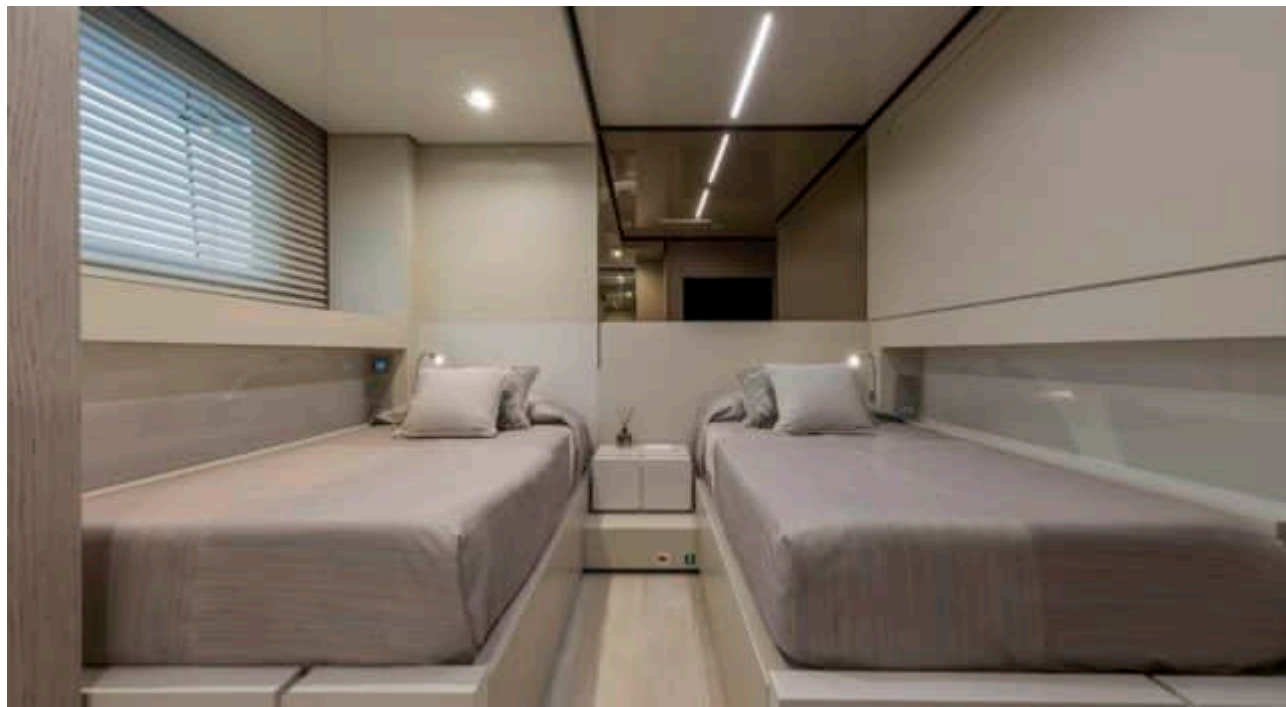

M/Y EMOCEAN

Length
38.2m 125.33 ft.

Guests
12

Crew
8

M/Y EMOCEAN

-  Air Conditioning
-  Beach set-up
-  Donuts
-  Drone
-  Fishing Gear
-  Gym Equipment
-  Hydraulic platform
-  Jacuzzi
-  Jelly Fish Swimming Pool
-  Jetski x 2
-  Kayaks x 2
-  Paddle Board
-  Seabob x 2
-  Snorkeling Gear
-  Sound System
-  Stabilisers at anchor
-  Stabilisers underway
-  Television
-  Tender
-  Towable water toys
-  Wakeboard x 2
-  Waterski
-  Wifi
-  Yoga mats

EXTERIOR DESIGN

INTERIOR DESIGN

GALLERY LIFESTYLE

Specifications

Summer low rate per week

160 000 €

Summer high rate per week

180 000 €

Length

38.2 m

Guests Cruising

12

Cabins

Winter Cruising Area(s)

Caribbean & Bahamas

Summer Cruising Area(s)

150 L/H

Type of cabins

(3 x Double, 2 x Convertible)