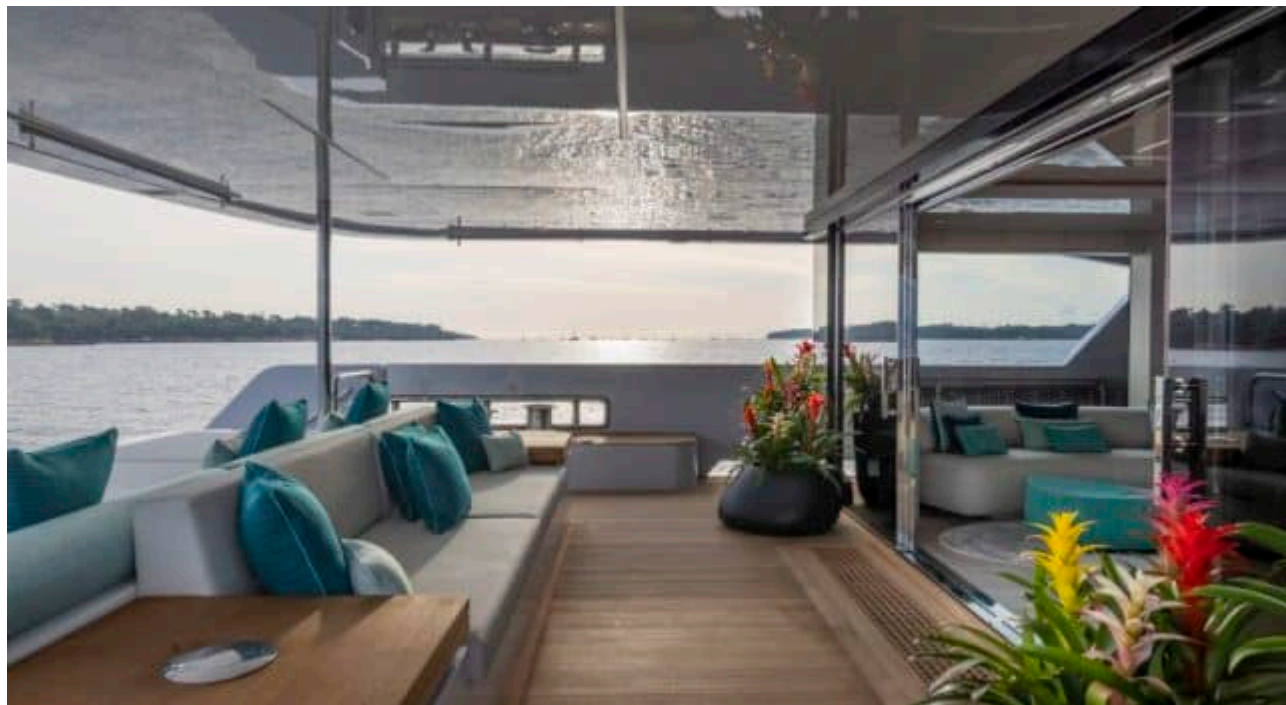

M/Y EMOCEAN

Length
38.2m 125.33 ft.

Guests
12

Crew
8

M/Y EMOCEAN

-  Air Conditioning
-  Beach set-up
-  Donuts
-  Drone
-  Fishing Gear
-  Gym Equipment
-  Hydraulic platform
-  Jacuzzi
-  Jelly Fish Swimming Pool
-  Jetski x 2
-  Kayaks x 2
-  Paddle Board
-  Seabob x 2
-  Snorkeling Gear
-  Sound System
-  Stabilisers at anchor
-  Stabilisers underway
-  Television
-  Tender
-  Towable water toys
-  Wakeboard x 2
-  Waterski
-  Wifi
-  Yoga mats

EXTERIOR DESIGN

INTERIOR DESIGN

GALLERY LIFESTYLE

Specifications

Summer low rate per week

160 000 €

Summer high rate per week

180 000 €

Length

38.2 m

Guests Cruising

12

Cabins

Winter Cruising Area(s)

Caribbean & Bahamas

Summer Cruising Area(s)