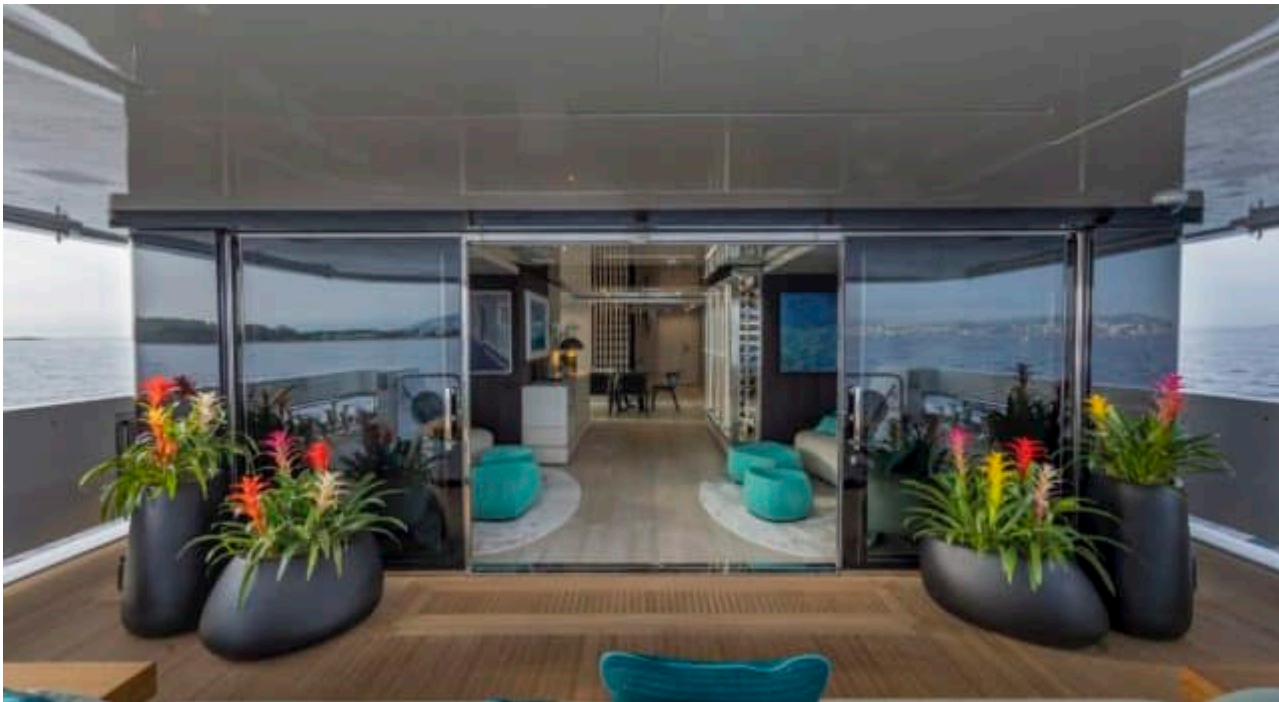

M/Y EMOCEAN

Length
38.2m 125.33 ft.

Guests
12

Crew
8

M/Y EMOCEAN

-  Air Conditioning
-  Beach set-up
-  Donuts
-  Drone
-  Fishing Gear
-  Gym Equipment
-  Hydraulic platform
-  Jacuzzi
-  Jelly Fish Swimming Pool
-  Jetski x 2
-  Kayaks x 2
-  Paddle Board
-  Seabob x 2
-  Snorkeling Gear
-  Sound System
-  Stabilisers at anchor
-  Stabilisers underway
-  Television
-  Tender
-  Towable water toys
-  Wakeboard x 2
-  Waterski
-  Wifi
-  Yoga mats

EXTERIOR DESIGN

INTERIOR DESIGN

GALLERY LIFESTYLE

Specifications

Summer low rate per week

160 000 €

Summer high rate per week

180 000 €

Length

38.2 m

Guests Cruising

12

Cabins

Winter Cruising Area(s)

Caribbean & Bahamas

Summer Cruising Area(s)