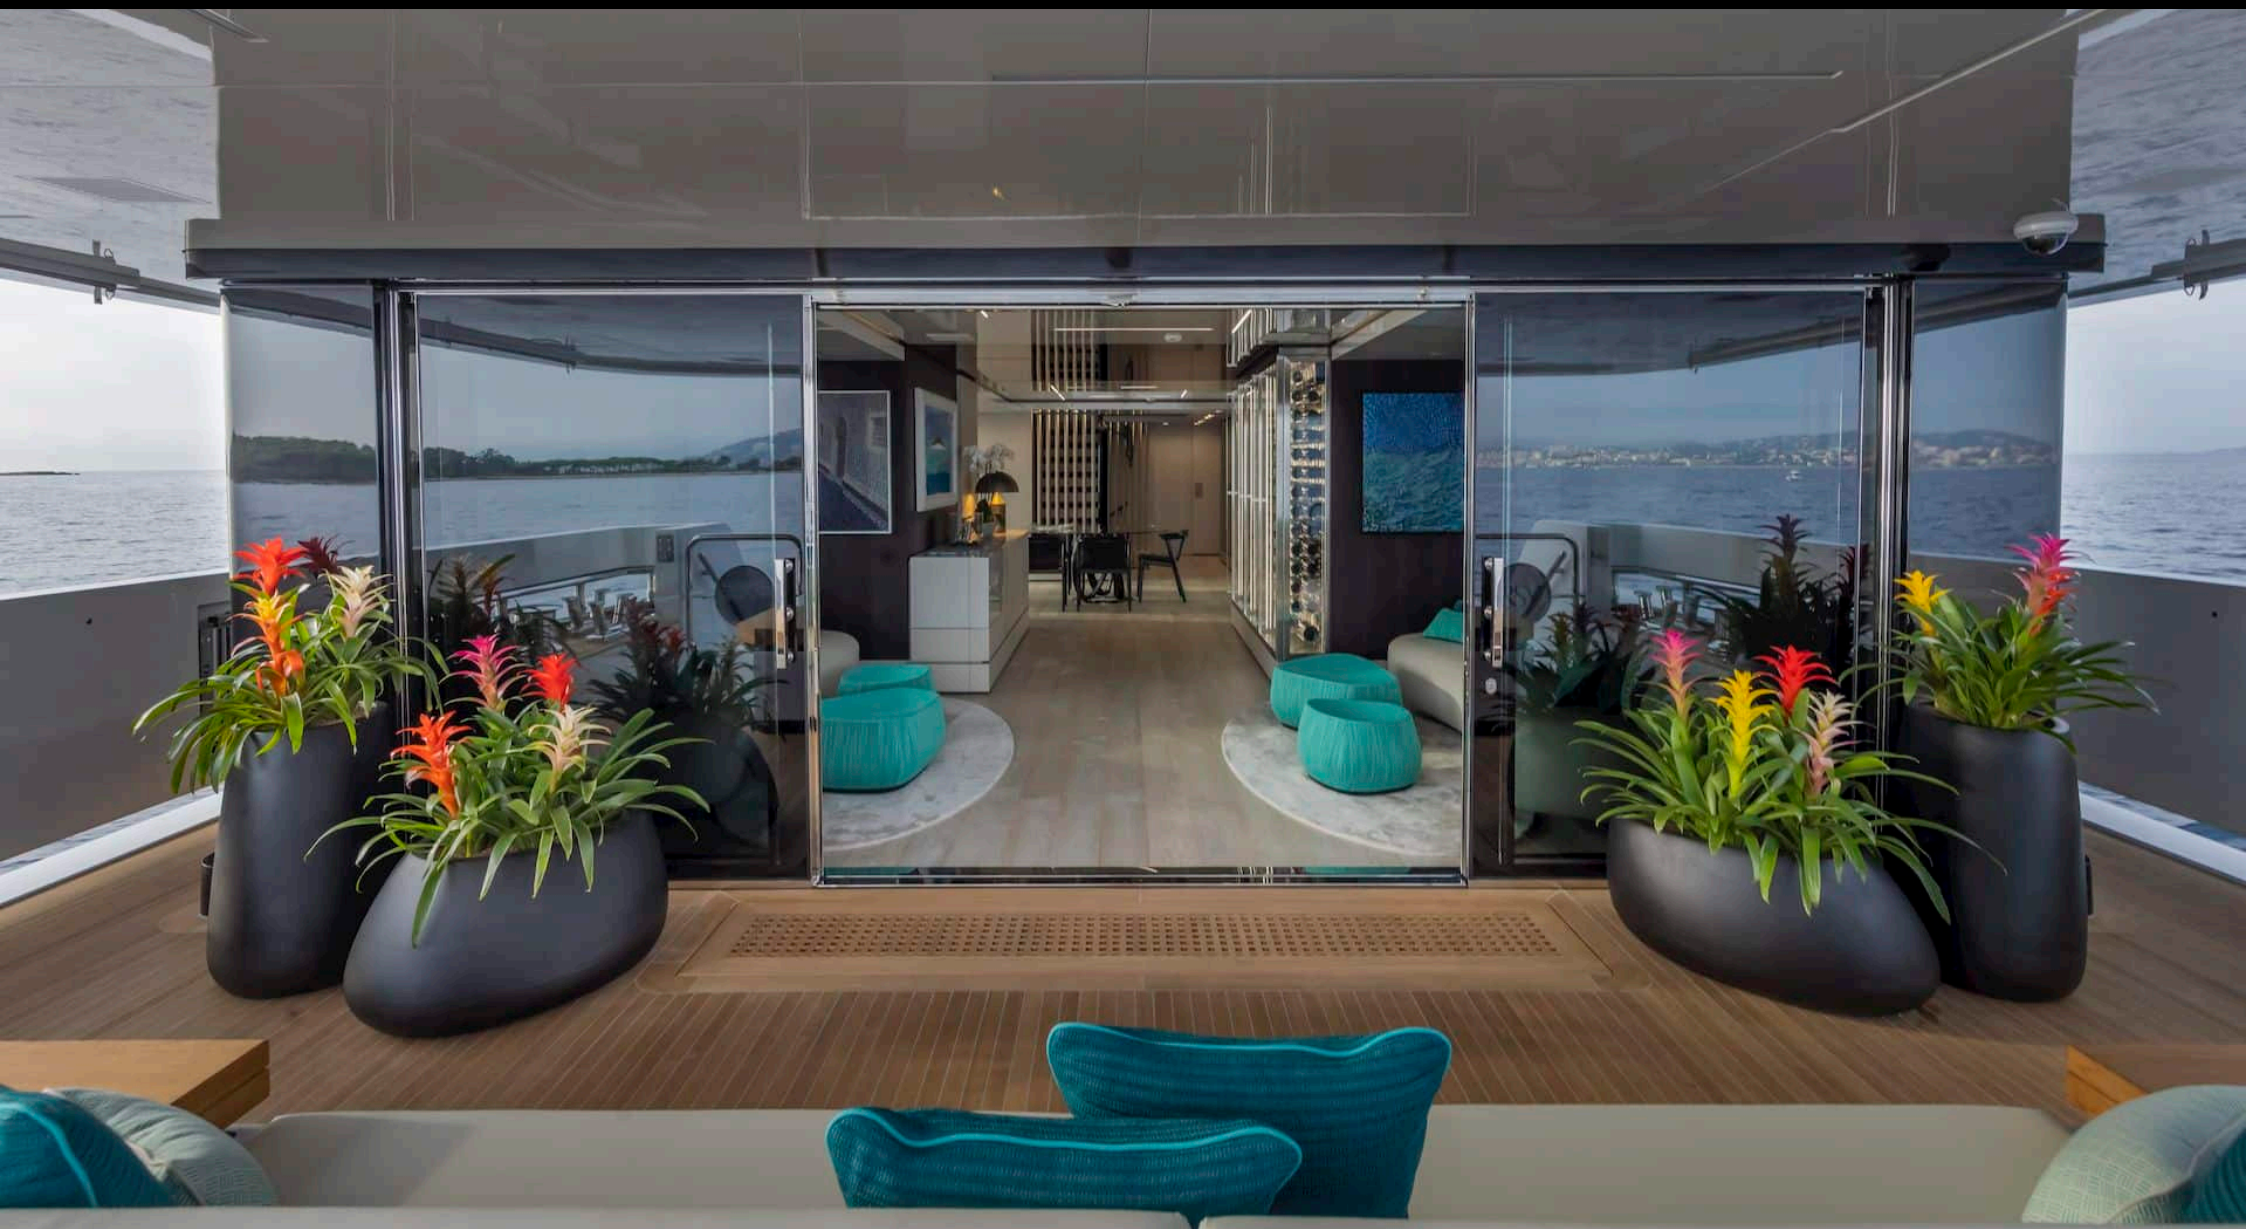

M/Y EMOCEAN

 Length
38.2m 125.33 ft.

 Guests
12

 Crew
8

M/Y EMOCEAN

-  Air Conditioning
-  Beach set-up
-  Donuts
-  Drone
-  Fishing Gear
-  Gym Equipment
-  Hydraulic platform
-  Jacuzzi
-  Jelly Fish Swimming Pool
-  Jetski x 2
-  Kayaks x 2
-  Paddle Board
-  Seabob x 2
-  Snorkeling Gear
-  Sound System
-  Stabilisers at anchor
-  Stabilisers underway
-  Television
-  Tender
-  Towable water toys
-  Wakeboard x 2
-  Waterski
-  Wifi
-  Yoga mats

EXTERIOR DESIGN

INTERIOR DESIGN

GALLERY LIFESTYLE

Specifications

Summer low rate per week

160 000 €

Summer high rate per week

180 000 €