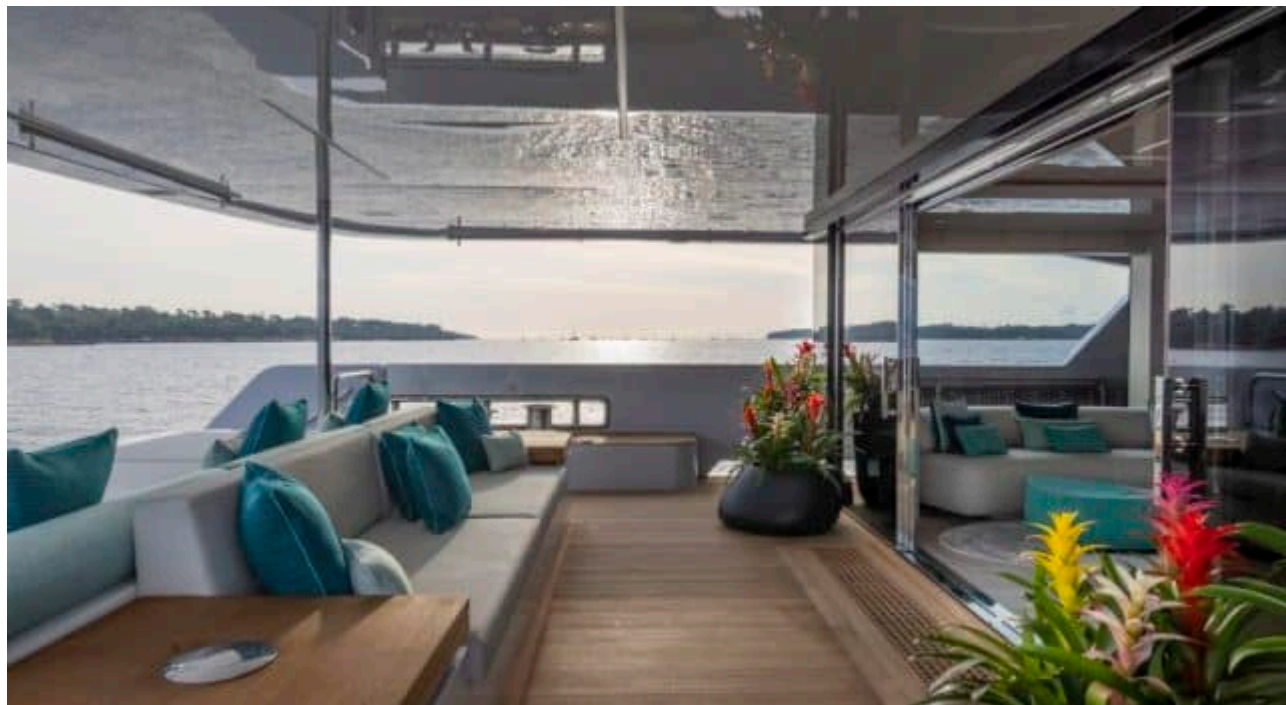

M/Y EMOCEAN

 Length
38.2m 125.33 ft.

 Guests
12

 Crew
8

M/Y EMOCEAN

-  Air Conditioning
-  Beach set-up
-  Donuts
-  Drone
-  Fishing Gear
-  Gym Equipment
-  Hydraulic platform
-  Jacuzzi
-  Jelly Fish Swimming Pool
-  Jetski x 2
-  Kayaks x 2
-  Paddle Board
-  Seabob x 2
-  Snorkeling Gear
-  Sound System
-  Stabilisers at anchor
-  Stabilisers underway
-  Television
-  Tender
-  Towable water toys
-  Wakeboard x 2
-  Waterski
-  Wifi
-  Yoga mats

EXTERIOR DESIGN

INTERIOR DESIGN

GALLERY LIFESTYLE

Specifications

Summer low rate per week

160 000 €

Summer high rate per week

180 000 €

Length

38.2 m

Guests Cruising

12

Cabins

Winter Cruising Area(s)

Caribbean & Bahamas

Summer Cruising Area(s)