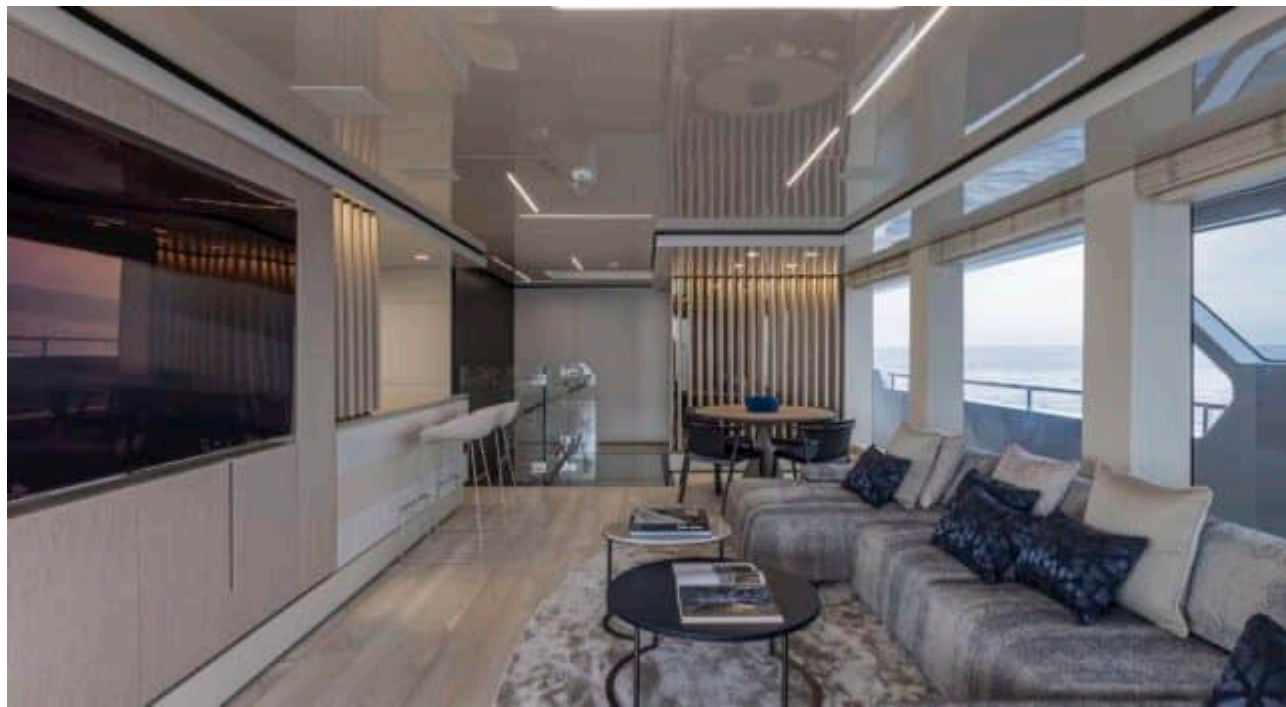

M/Y EMOCEAN

Length
38.2m 125.33 ft.

Guests
12

Crew
8

M/Y EMOCEAN

-  Air Conditioning
-  Beach set-up
-  Donuts
-  Drone
-  Fishing Gear
-  Gym Equipment
-  Hydraulic platform
-  Jacuzzi
-  Jelly Fish Swimming Pool
-  Jetski x 2
-  Kayaks x 2
-  Paddle Board
-  Seabob x 2
-  Snorkeling Gear
-  Sound System
-  Stabilisers at anchor
-  Stabilisers underway
-  Television
-  Tender
-  Towable water toys
-  Wakeboard x 2
-  Waterski
-  Wifi
-  Yoga mats

EXTERIOR DESIGN

INTERIOR DESIGN

GALLERY LIFESTYLE

Specifications

Summer low rate per week

160 000 €

Summer high rate per week

180 000 €