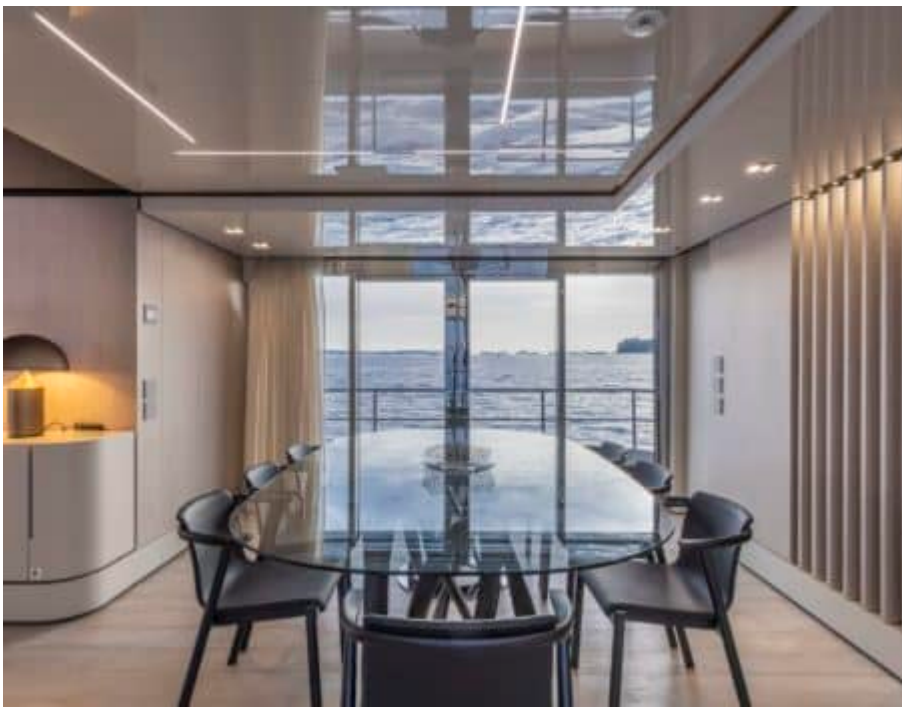

M/Y EMOCEAN

 Length
38.2m 125.33 ft.

 Guests
12

 Crew
8

M/Y EMOCEAN

-  Air Conditioning
-  Beach set-up
-  Donuts
-  Drone
-  Fishing Gear
-  Gym Equipment
-  Hydraulic platform
-  Jacuzzi
-  Jelly Fish Swimming Pool
-  Jetski x 2
-  Kayaks x 2
-  Paddle Board
-  Seabob x 2
-  Snorkeling Gear
-  Sound System
-  Stabilisers at anchor
-  Stabilisers underway
-  Television
-  Tender
-  Towable water toys
-  Wakeboard x 2
-  Waterski
-  Wifi
-  Yoga mats

EXTERIOR DESIGN

INTERIOR DESIGN

GALLERY LIFESTYLE

Specifications

Summer low rate per week

160 000 €

Summer high rate per week

180 000 €