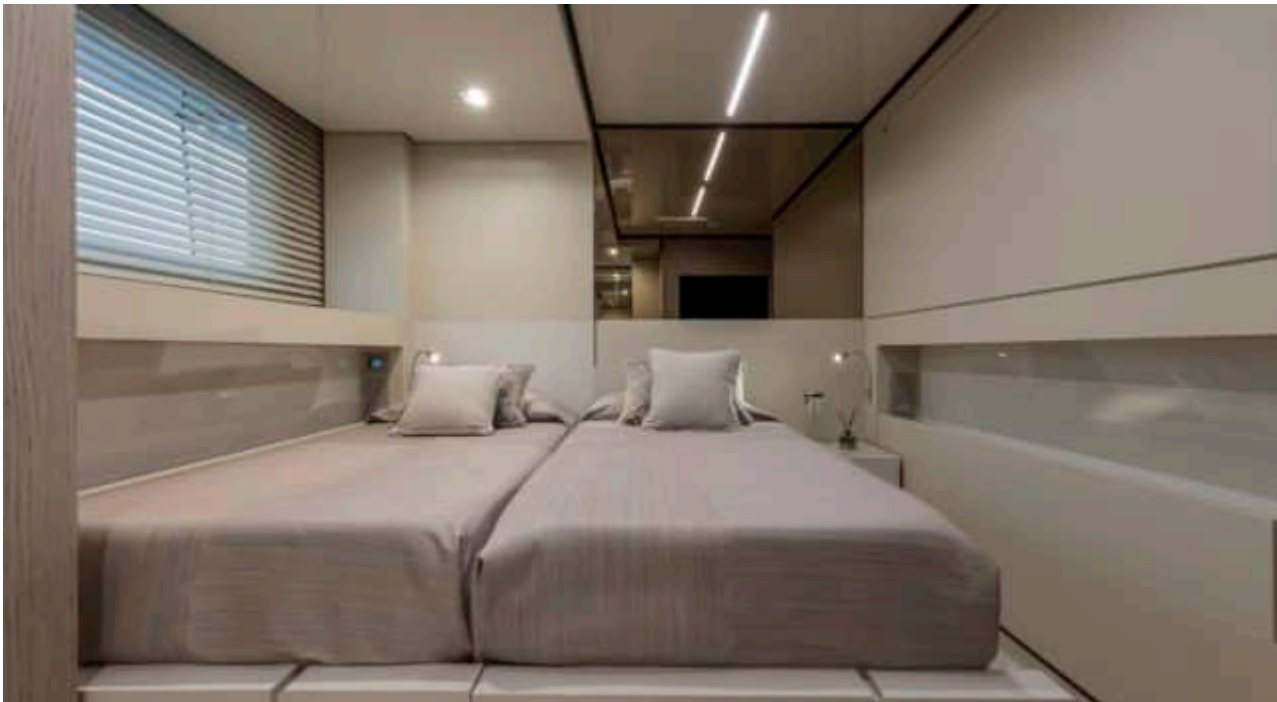

M/Y EMOCEAN

Length
38.2m 125.33 ft.

Guests
12

Crew
8

M/Y EMOCEAN

-  Air Conditioning
-  Beach set-up
-  Donuts
-  Drone
-  Fishing Gear
-  Gym Equipment
-  Hydraulic platform
-  Jacuzzi
-  Jelly Fish Swimming Pool
-  Jetski x 2
-  Kayaks x 2
-  Paddle Board
-  Seabob x 2
-  Snorkeling Gear
-  Sound System
-  Stabilisers at anchor
-  Stabilisers underway
-  Television
-  Tender
-  Towable water toys
-  Wakeboard x 2
-  Waterski
-  Wifi
-  Yoga mats

EXTERIOR DESIGN

INTERIOR DESIGN

GALLERY LIFESTYLE

Specifications

Summer low rate per week

160 000 €

Summer high rate per week

180 000 €

Length

38.2 m

Guests Cruising

12

Cabins

Winter Cruising Area(s)

Caribbean & Bahamas

Summer Cruising Area(s)