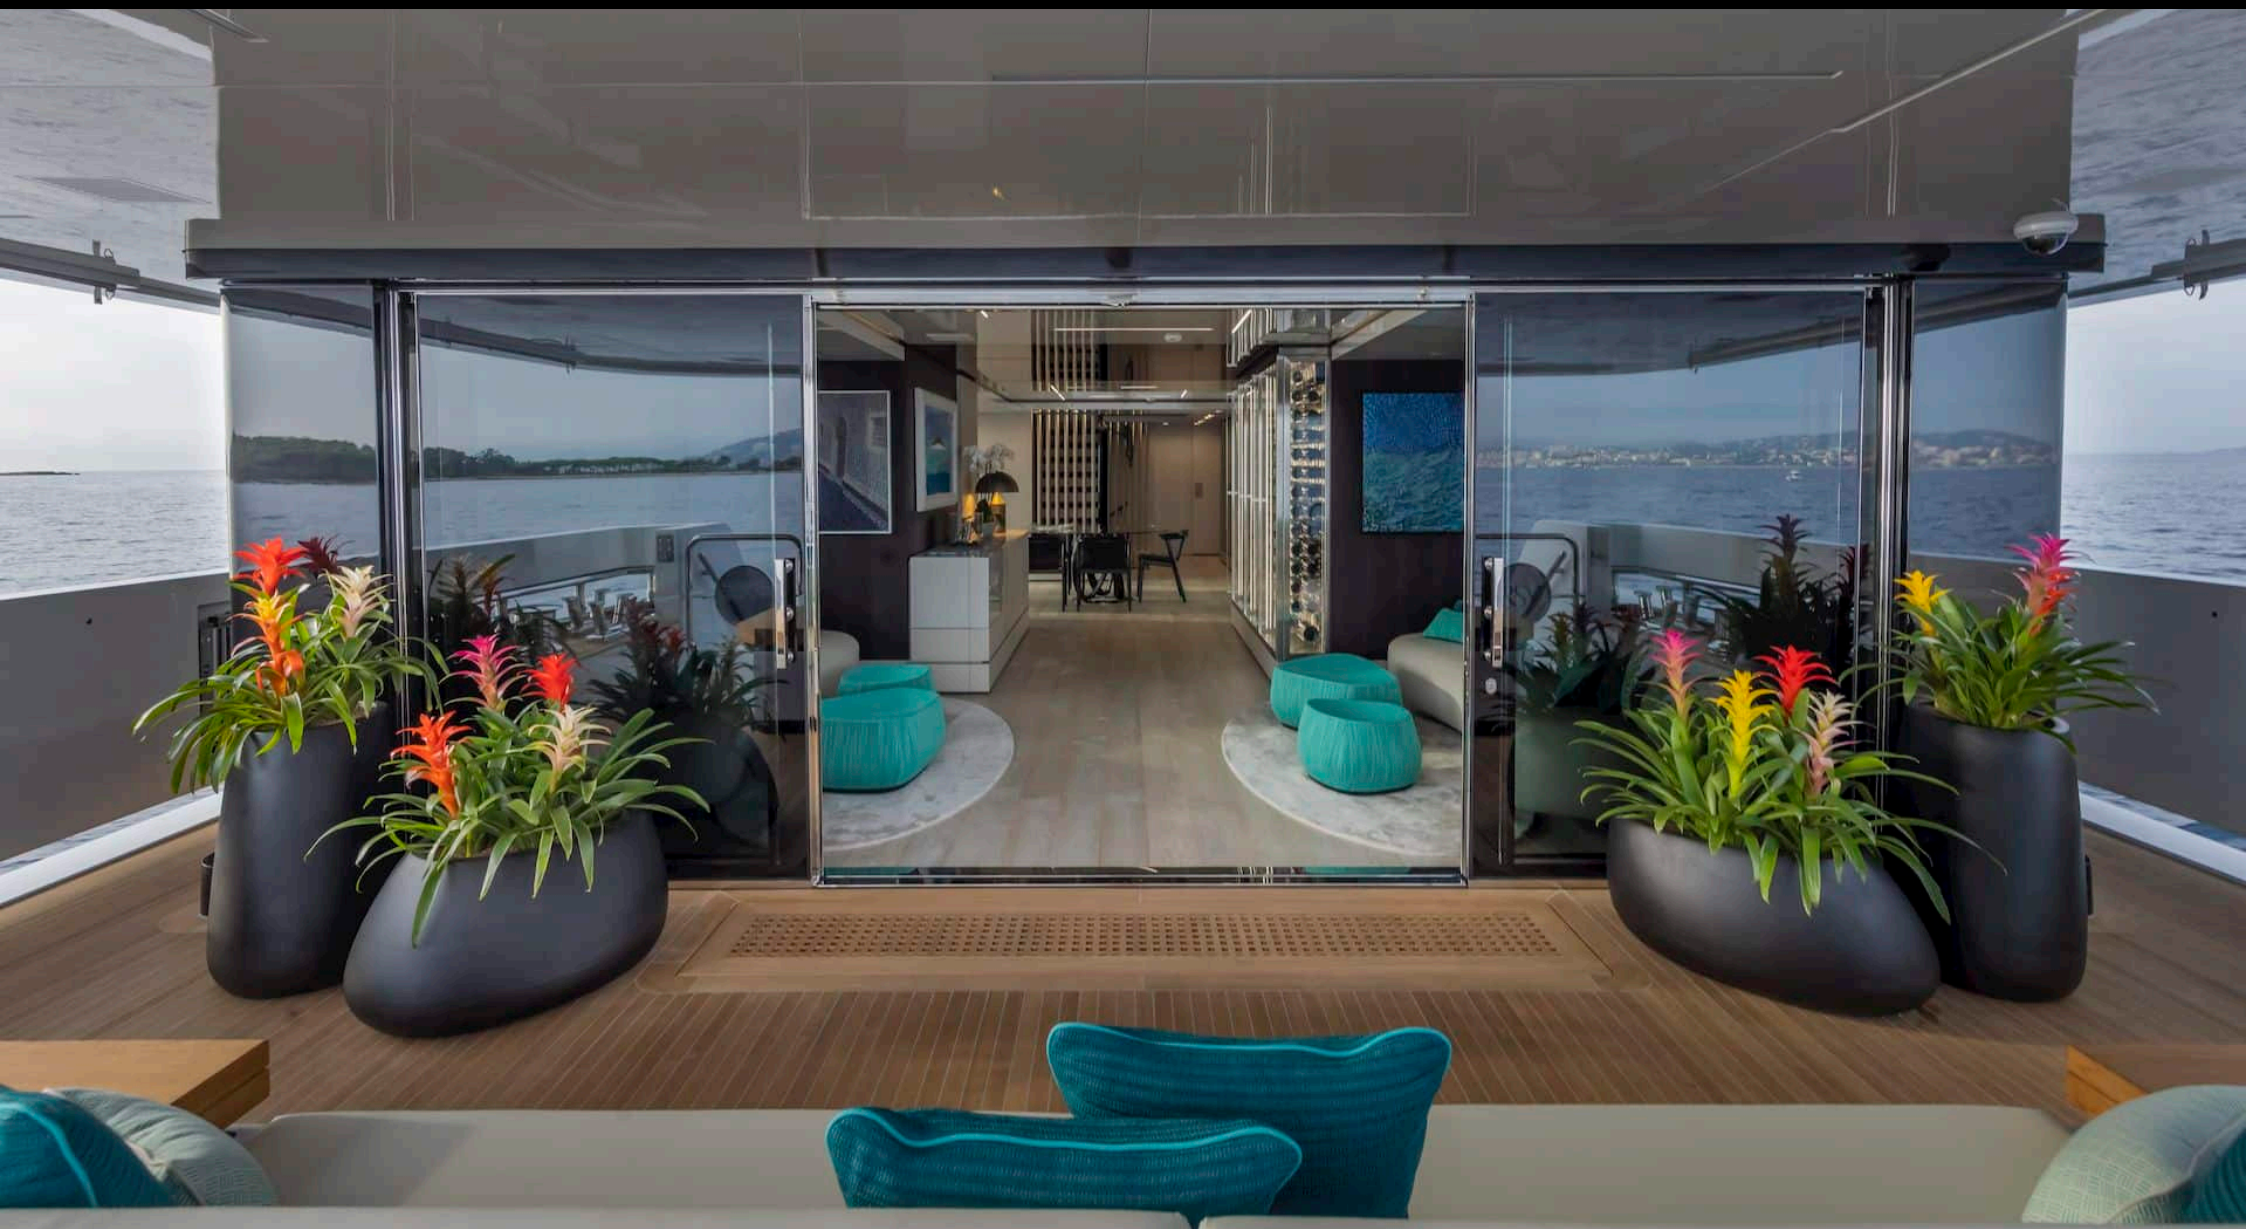

M/Y EMOCEAN

Length
38.2m 125.33 ft.

Guests
12

Crew
8

M/Y EMOCEAN

-  Air Conditioning
-  Beach set-up
-  Donuts
-  Drone
-  Fishing Gear
-  Gym Equipment
-  Hydraulic platform
-  Jacuzzi
-  Jelly Fish Swimming Pool
-  Jetski x 2
-  Kayaks x 2
-  Paddle Board
-  Seabob x 2
-  Snorkeling Gear
-  Sound System
-  Stabilisers at anchor
-  Stabilisers underway
-  Television
-  Tender
-  Towable water toys
-  Wakeboard x 2
-  Waterski
-  Wifi
-  Yoga mats

EXTERIOR DESIGN

INTERIOR DESIGN

GALLERY LIFESTYLE

Specifications

Summer low rate per week

160 000 €

Summer high rate per week

180 000 €