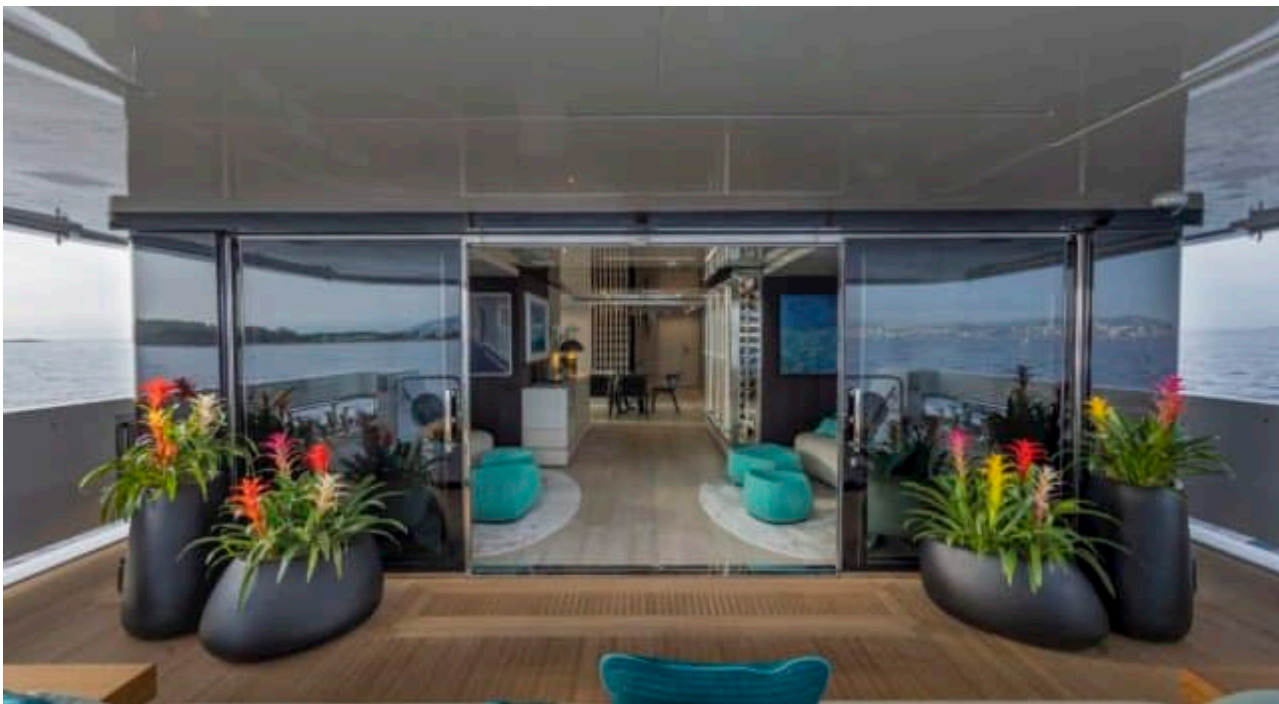

M/Y EMOCEAN

 Length
38.2m 125.33 ft.

 Guests
12

 Crew
8

M/Y EMOCEAN

-  Air Conditioning
-  Beach set-up
-  Donuts
-  Drone
-  Fishing Gear
-  Gym Equipment
-  Hydraulic platform
-  Jacuzzi
-  Jelly Fish Swimming Pool
-  Jetski x 2
-  Kayaks x 2
-  Paddle Board
-  Seabob x 2
-  Snorkeling Gear
-  Sound System
-  Stabilisers at anchor
-  Stabilisers underway
-  Television
-  Tender
-  Towable water toys
-  Wakeboard x 2
-  Waterski
-  Wifi
-  Yoga mats

EXTERIOR DESIGN

INTERIOR DESIGN

GALLERY LIFESTYLE

Specifications

Summer low rate per week

160 000 €

Summer high rate per week

180 000 €

Length

38.2 m

Guests Cruising

12

Cabins

Winter Cruising Area(s)

Caribbean & Bahamas

Summer Cruising Area(s)