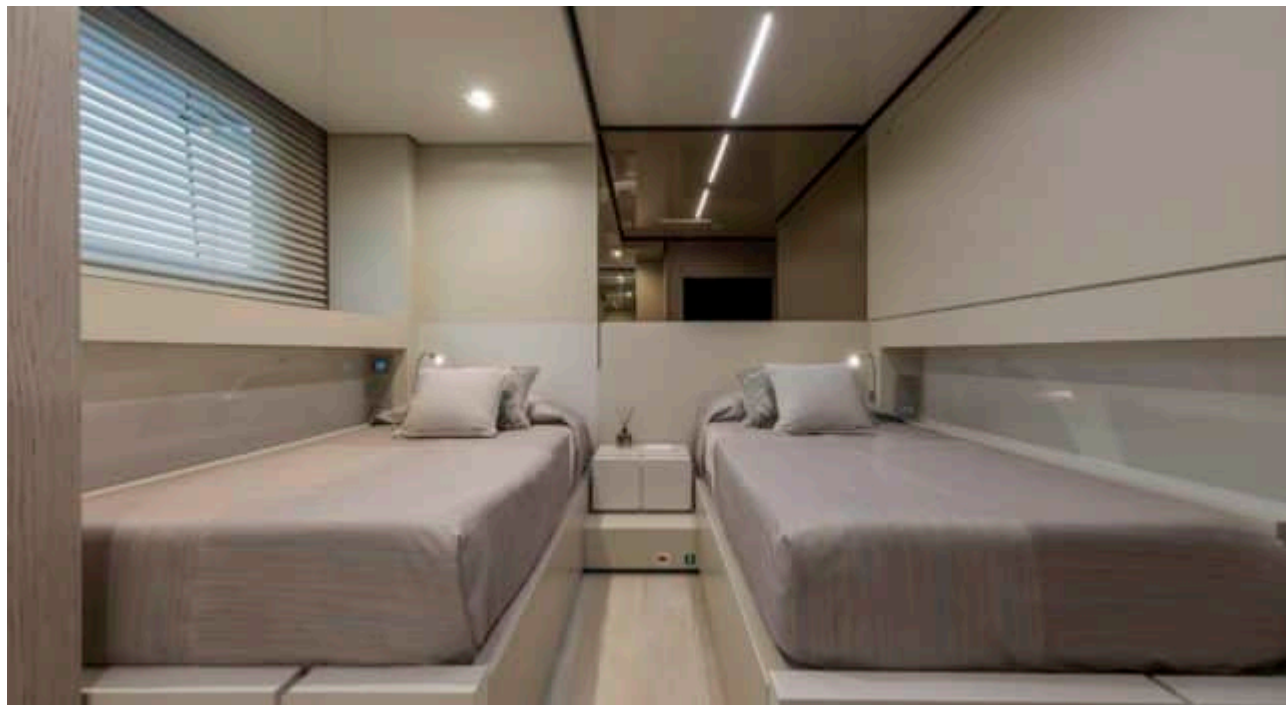

M/Y EMOCEAN

 Length
38.2m 125.33 ft.

 Guests
12

 Crew
8

M/Y EMOCEAN

-  Air Conditioning
-  Beach set-up
-  Donuts
-  Drone
-  Fishing Gear
-  Gym Equipment
-  Hydraulic platform
-  Jacuzzi
-  Jelly Fish Swimming Pool
-  Jetski x 2
-  Kayaks x 2
-  Paddle Board
-  Seabob x 2
-  Snorkeling Gear
-  Sound System
-  Stabilisers at anchor
-  Stabilisers underway
-  Television
-  Tender
-  Towable water toys
-  Wakeboard x 2
-  Waterski
-  Wifi
-  Yoga mats

EXTERIOR DESIGN

INTERIOR DESIGN

GALLERY LIFESTYLE

Specifications

Summer low rate per week

160 000 €

Summer high rate per week

180 000 €

Length

38.2 m

Guests Cruising

12

Cabins

Winter Cruising Area(s)

Caribbean & Bahamas

Summer Cruising Area(s)