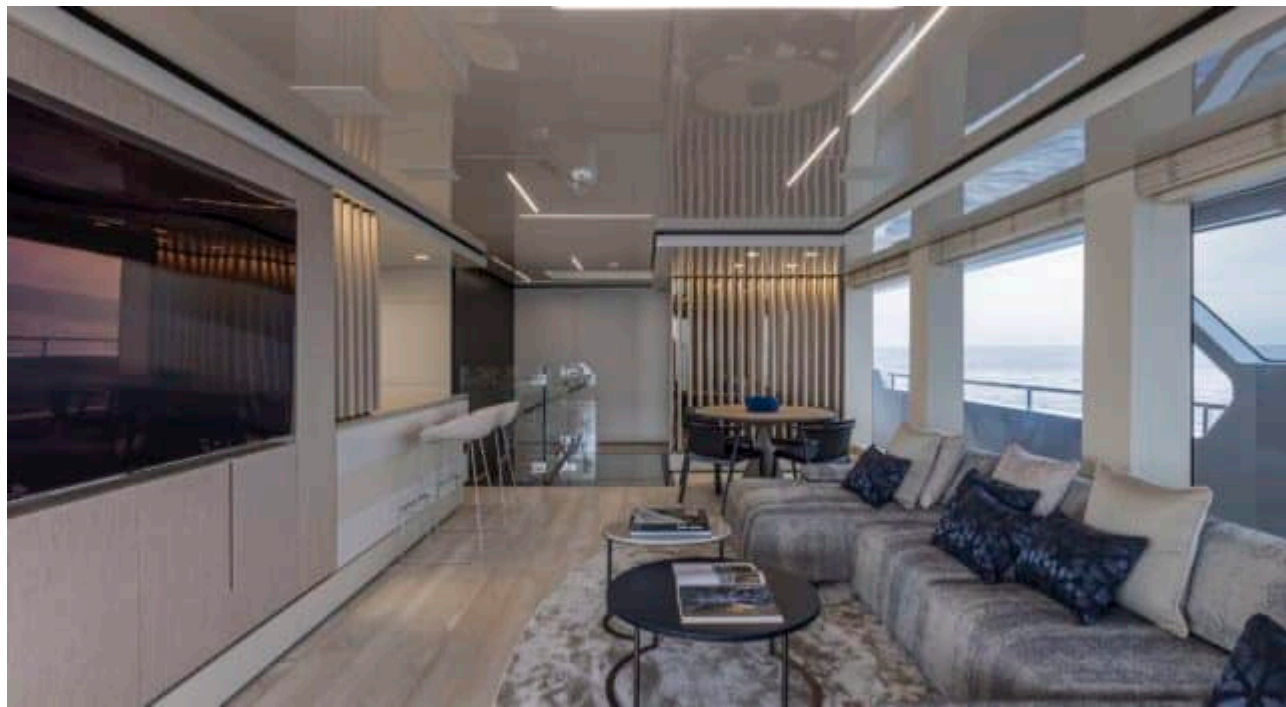

M/Y EMOCEAN

 Length
38.2m 125.33 ft.

 Guests
12

 Crew
8

M/Y EMOCEAN

-  Air Conditioning
-  Beach set-up
-  Donuts
-  Drone
-  Fishing Gear
-  Gym Equipment
-  Hydraulic platform
-  Jacuzzi
-  Jelly Fish Swimming Pool
-  Jetski x 2
-  Kayaks x 2
-  Paddle Board
-  Seabob x 2
-  Snorkeling Gear
-  Sound System
-  Stabilisers at anchor
-  Stabilisers underway
-  Television
-  Tender
-  Towable water toys
-  Wakeboard x 2
-  Waterski
-  Wifi
-  Yoga mats

EXTERIOR DESIGN

INTERIOR DESIGN

GALLERY LIFESTYLE

Specifications

Summer low rate per week

160 000 €

Summer high rate per week

180 000 €