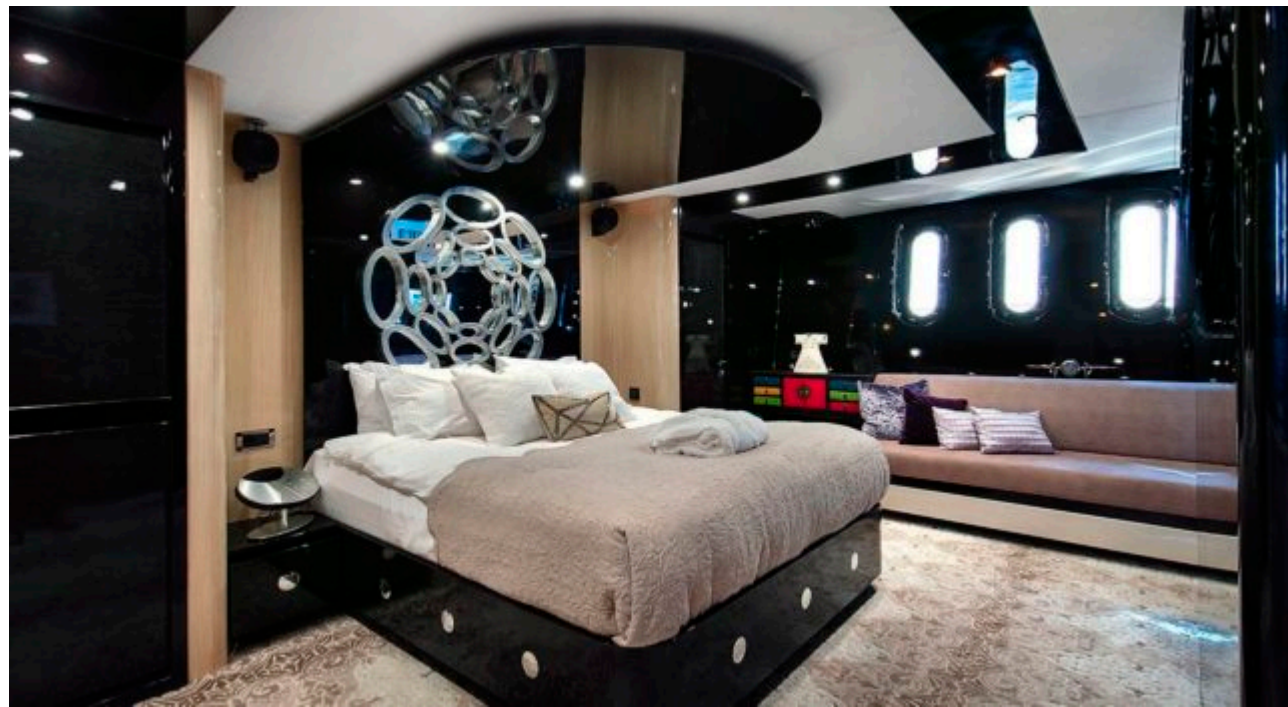

M/Y
CLAREMONT

 Length
32m 104.99 ft.

 Guests
12

 Cabins
4

 Crew
4

M/Y CLAREMONT

-  Air Conditioning
-  Donuts
-  Electric bicycle
-  Jetski
-  Tender
-  Towable water toys
-  Wakeboard
-  Wifi

EXTERIOR DESIGN

INTERIOR DESIGN

GALLERY LIFESTYLE

Specifications

Low rate per day

8 900 €

High rate per day

9 900 €

Summer low rate per week