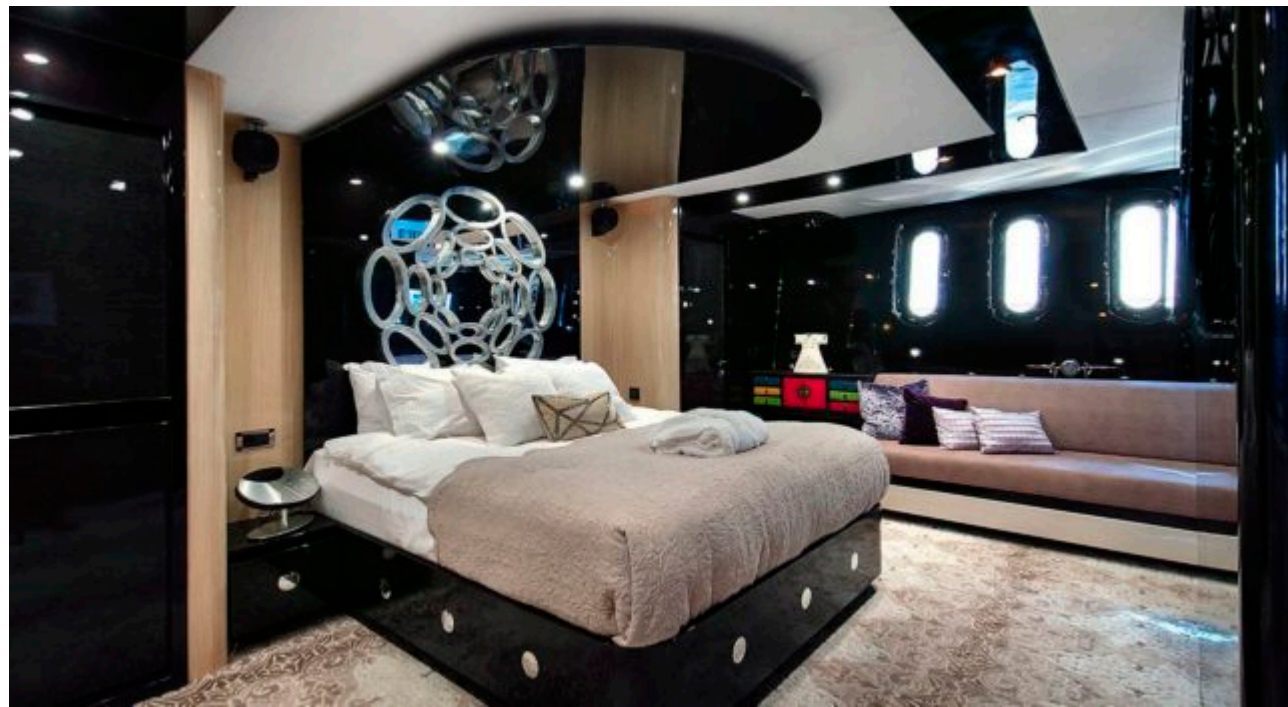

M/Y
CLAREMONT

 Length
32m 104.99 ft.

 Guests
12

 Cabins
4

 Crew
4

M/Y CLAREMONT

-  Air Conditioning
-  Donuts
-  Electric bicycle
-  Jetski
-  Tender
-  Towable water toys
-  Wakeboard
-  Wifi

EXTERIOR DESIGN

INTERIOR DESIGN

GALLERY LIFESTYLE

Specifications

 Low rate per day
8 900 €

 High rate per day
9 900 €

 Summer low rate per week
53 400 €

 Summer high rate per week
59 400 €

 Winter low rate per week
53 400 €

 Winter high rate per week
59 400 €

 Builder
VGB Superyachts

 Year built
2009

 Year refit
2015

 Length
32 m

 Guests Cruising
12

 Cabins
4

Winter Cruising Area(s)

Type of cabins

4 (4 x Double)