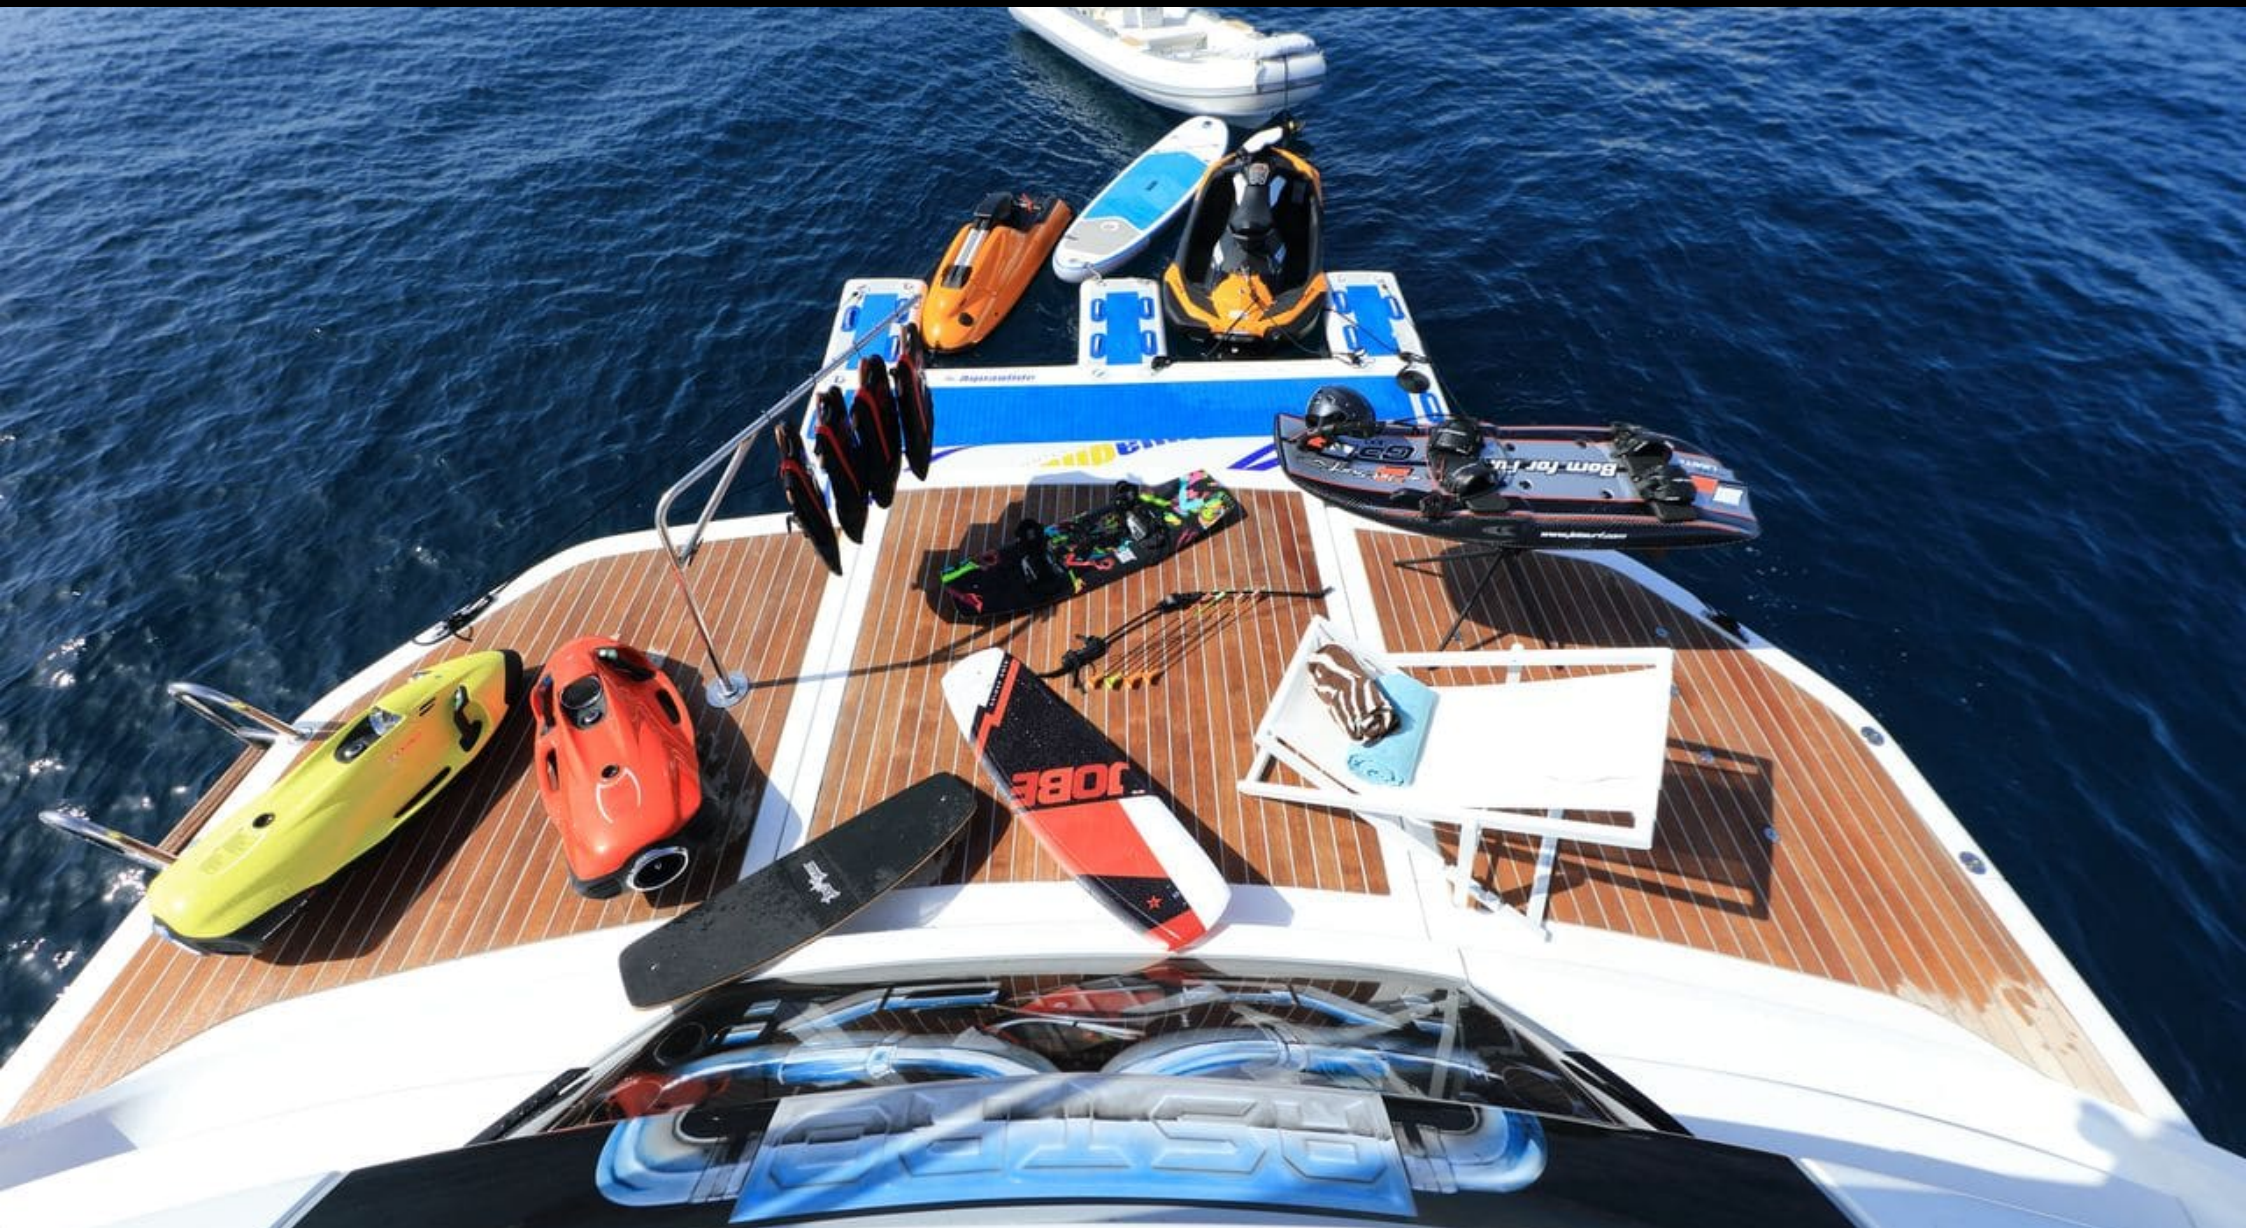

# M/Y ASTRO

-  Air Conditioning
-  Floating dock
-  Jetski
-  Jetski stand-up
-  Jetsurf
-  Paddle Boards x 2
-  Seabob x 2
-  Snorkeling Gear
-  Stabilisers at anchor
-  Tender
-  Towable water toys
-  Wakeboard
-  Waterskis
-  Wifi

# GALLERY LIFESTYLE