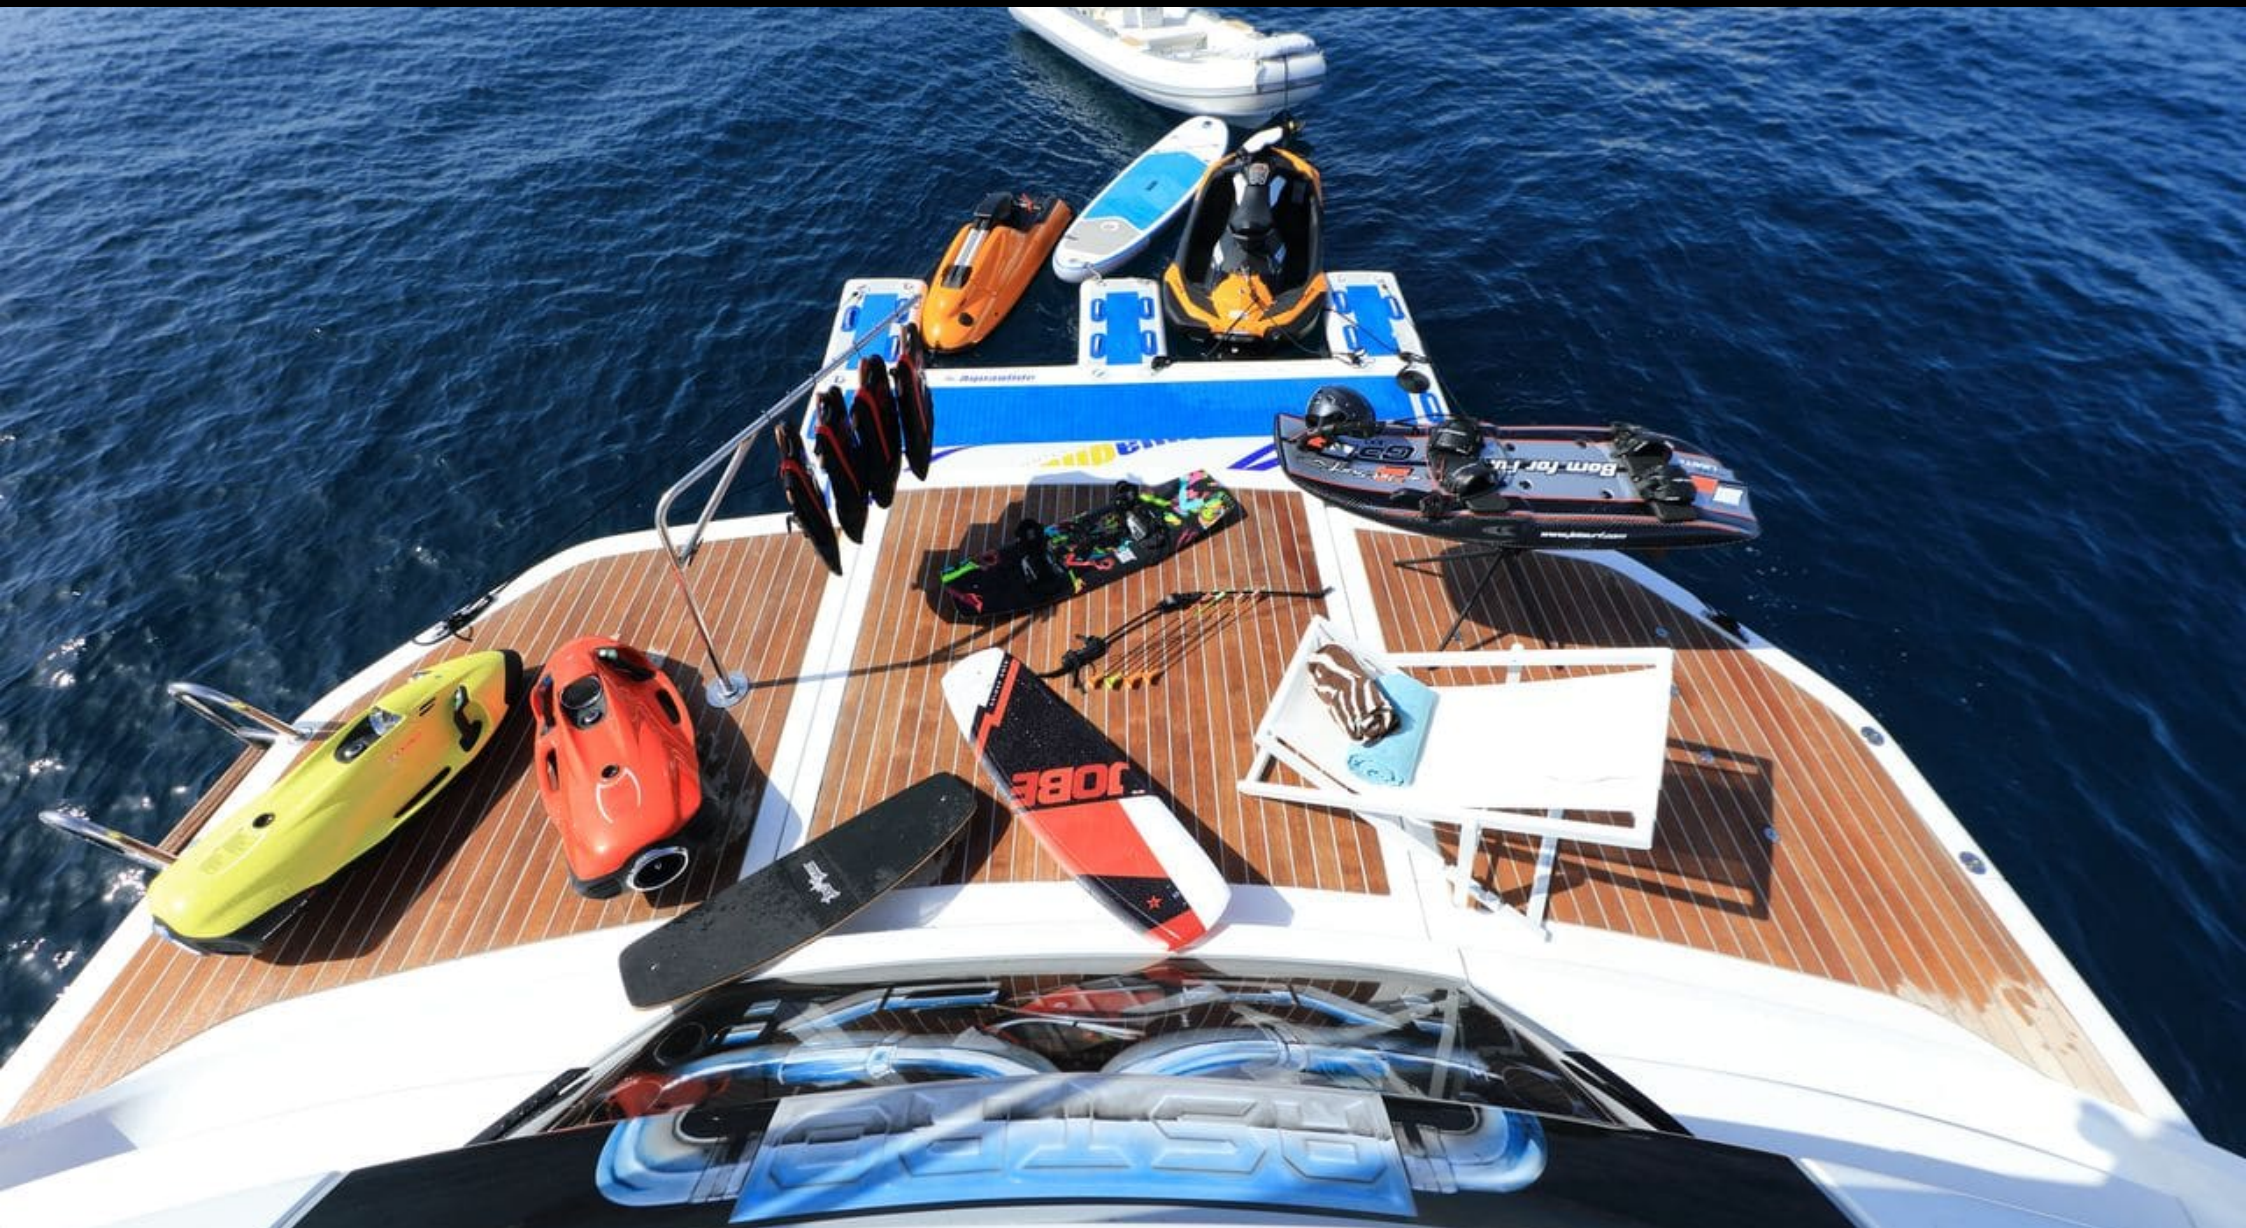

GALLERY LIFESTYLE