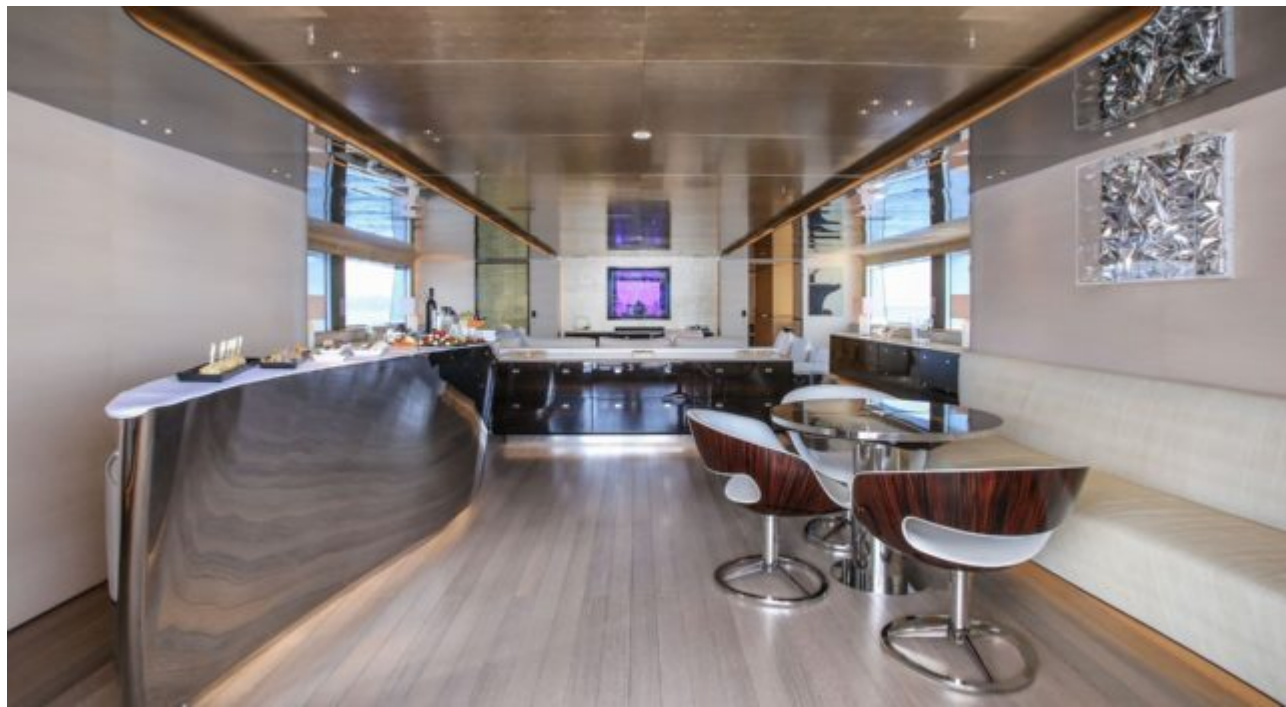

EXTERIOR DESIGN

INTERIOR DESIGN

GALLERY LIFESTYLE

Specifications

Summer low rate per week

180 000 €

Summer high rate per week

265 000 €