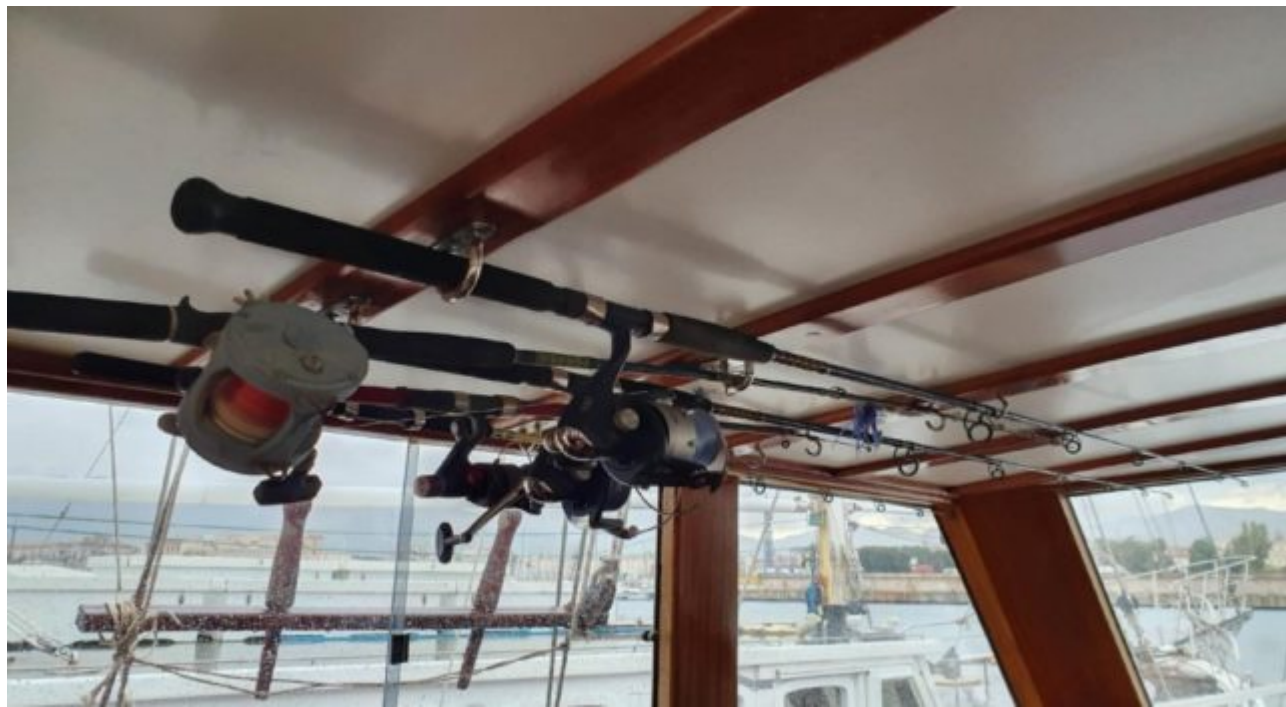

# S/Y TERSANE IV

-  Fridge
-  Kitchen
-  Microwave
-  Shower
-  Snorkeling gears
-  Sunbeds
-  Toilet
-  Air Conditioning
-  Kayaking
-  Paddle Board
-  Television
-  Waterski
-  Wifi

# GALLERY LIFESTYLE