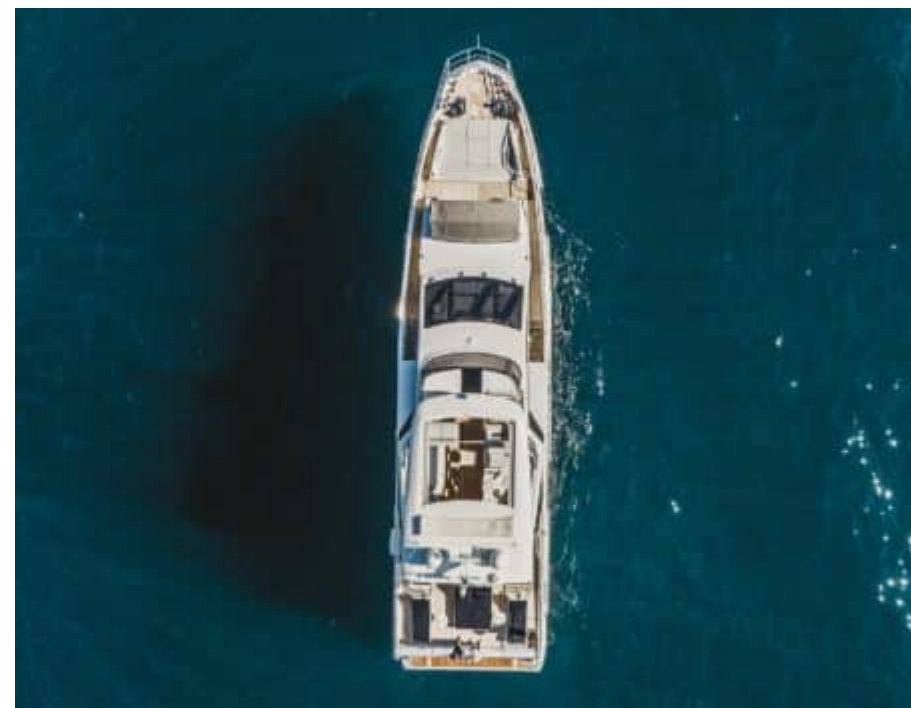

M/Y VOLANTE

 Length
27.40m 89.9 ft.

 Guests
12

 Cabins
4

 Crew
5

M/Y VOLANTE

-  Fridge
-  Kitchen
-  Microwave
-  Shower
-  Sunbeds
-  Air Conditioning
-  Apple TV
-  Bicycles
-  Donuts
-  Fishing Gear
-  Jetski
-  Paddle Board
-  Seabob
-  Snorkeling Gear
-  Sound System
-  Stabilisers at anchor
-  Stabilisers underway
-  Television
-  Tender
-  Towable water toys
-  Wakeboard
-  Waterski
-  Wifi

Builder

Azimut

Year built

2021

Length

27.40 m

Guests Cruising

12