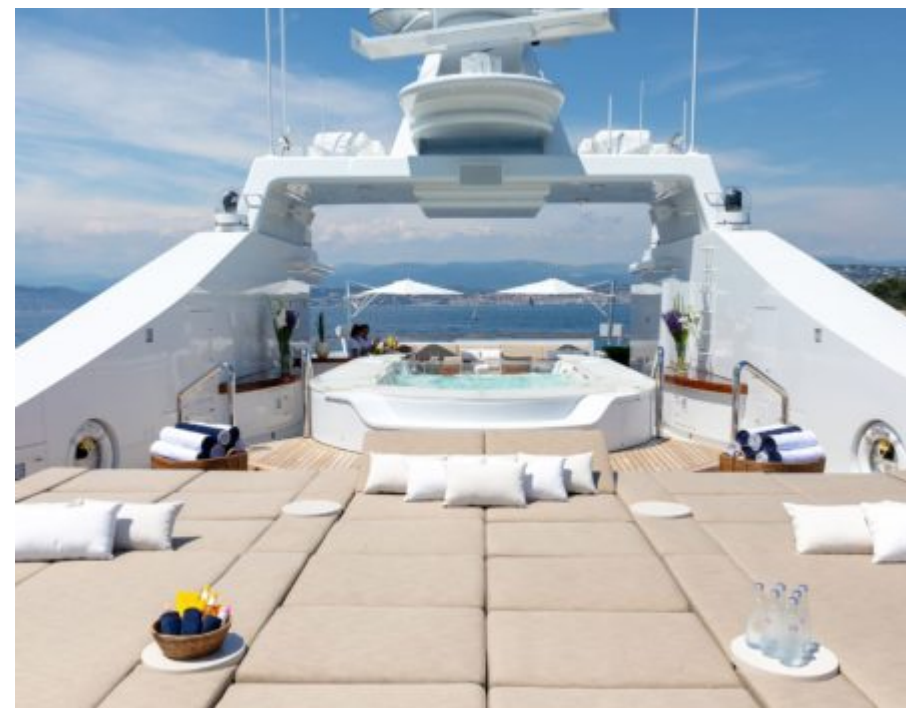

*M/Y TREEHOUSE
(EX HELIOS)*

 Length
59m 193.57 ft.

 Guests
12

 Cabins
6

 Crew
16

M/Y TREEHOUSE (EX HELIOS)

-  Air Conditioning
-  Fishing Gear
-  Flyboard
-  Gym Equipment
-  Jacuzzi
-  Jetski x 3
-  Paddle Boards x 4
-  Seabob x 3
-  Stabilisers at anchor
-  Stabilisers underway
-  Tender
-  Wakeboard
-  Waterskis
-  Wifi
-  Scuba diving
-  Water slide

EXTERIOR DESIGN

INTERIOR DESIGN

GALLERY LIFESTYLE

Specifications

Summer low rate per week

400 000 €

Summer high rate per week

400 000 €