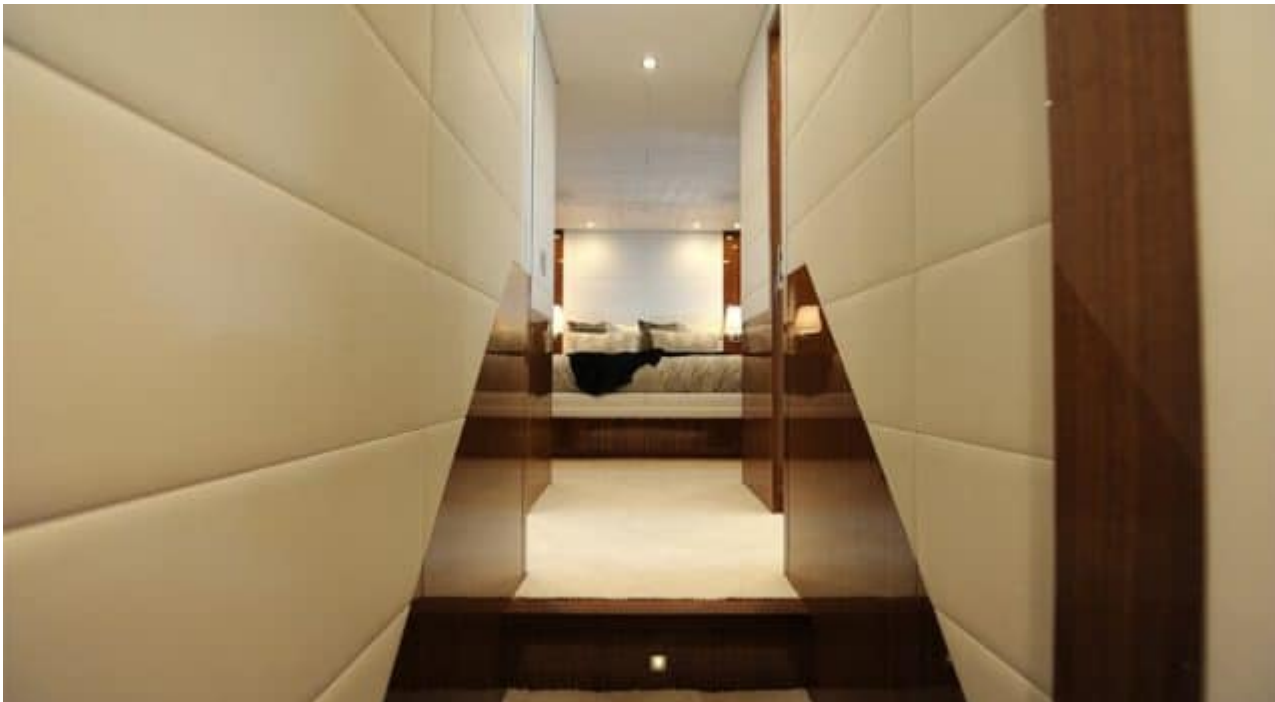

M/Y
PHOENICIAN

 Length
34.11m 111.91 ft.

 Guests
12

 Cabins
5

 Crew
5

M/Y PHOENICIAN

-  Fridge
-  Kitchen
-  Shower
-  Sunbeds
-  Air Conditioning
-  Paddle Boards x 2
-  Seabob x 2
-  Snorkeling Gear
-  Sound System
-  Television
-  Tender
-  Waterski
-  Wifi

EXTERIOR DESIGN

INTERIOR DESIGN

GALLERY LIFESTYLE

Specifications

Low rate per day

11 666 €

High rate per day

13 333 €