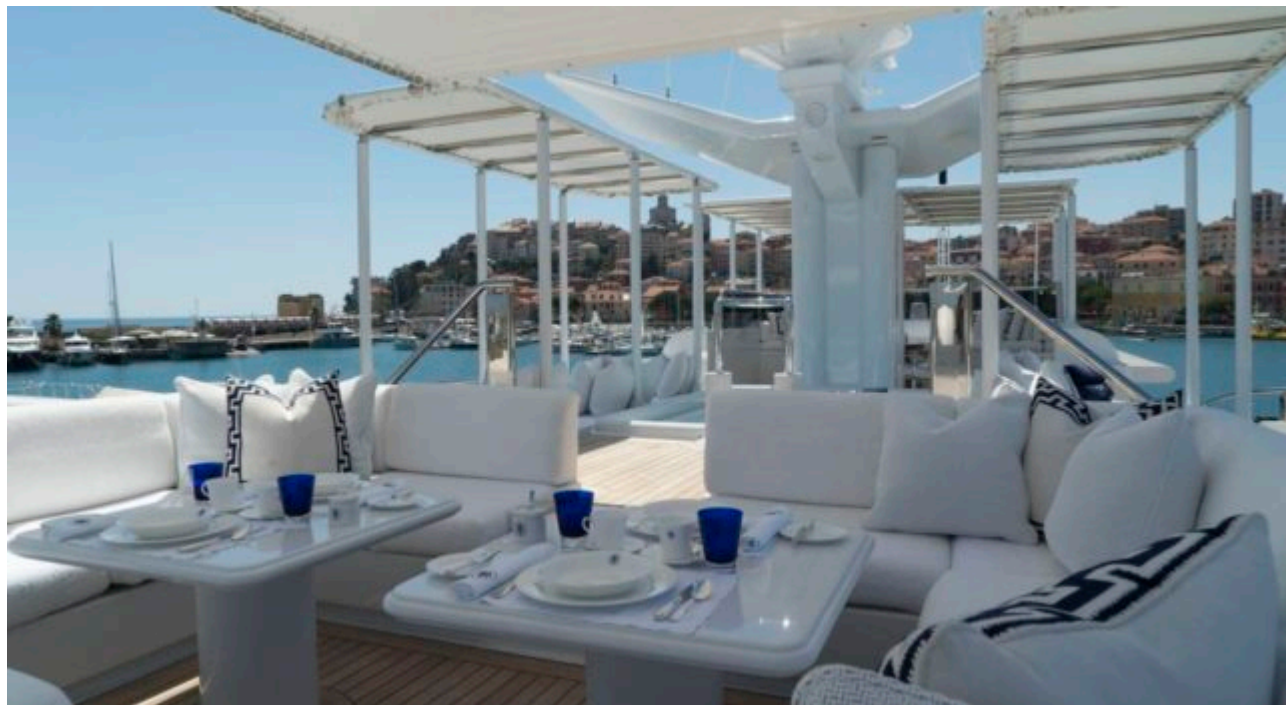

# M/Y OCEANA

-  Air Conditioning
-  Gym Equipment
-  Jacuzzi
-  Jetski x 2
-  Kayaks x 2
-  Paddle Boards x 2
-  Seabob x 2
-  Snorkeling Gear
-  Stabilisers at anchor
-  Stabilisers underway
-  Tender
-  Towable water toys
-  Wakeboard
-  Waterskis
-  Wifi

# EXTERIOR DESIGN

# GALLERY LIFESTYLE