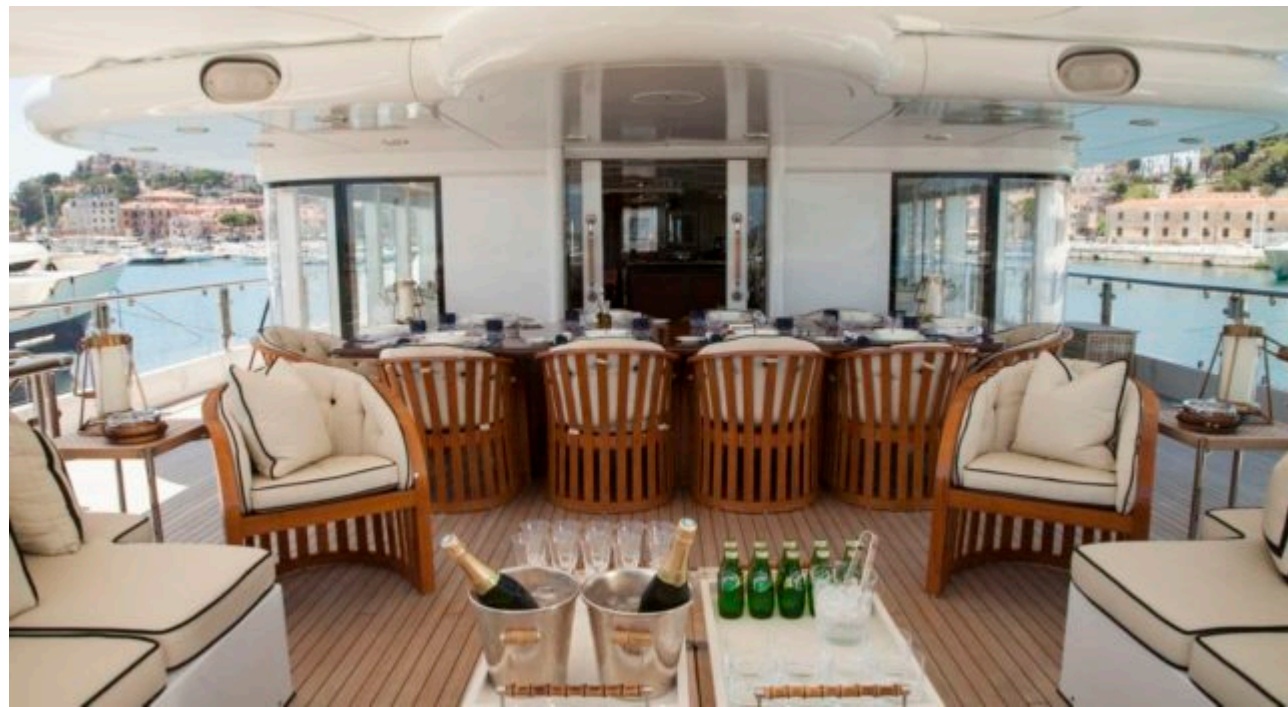

M/Y OCEANA

Length
55m
180.45 ft.

Guests
12

Cabins
5

Crew
12

M/Y OCEANA

-  Air Conditioning
-  Gym Equipment
-  Jacuzzi
-  Jetski x 2
-  Kayaks x 2
-  Paddle Boards x 2
-  Seabob x 2
-  Snorkeling Gear
-  Stabilisers at anchor
-  Stabilisers underway
-  Tender
-  Towable water toys
-  Wakeboard
-  Waterskis
-  Wifi

EXTERIOR DESIGN

INTERIOR DESIGN

GALLERY LIFESTYLE

Specifications

Summer low rate per week

197 000 €

Summer high rate per week

217 000 €