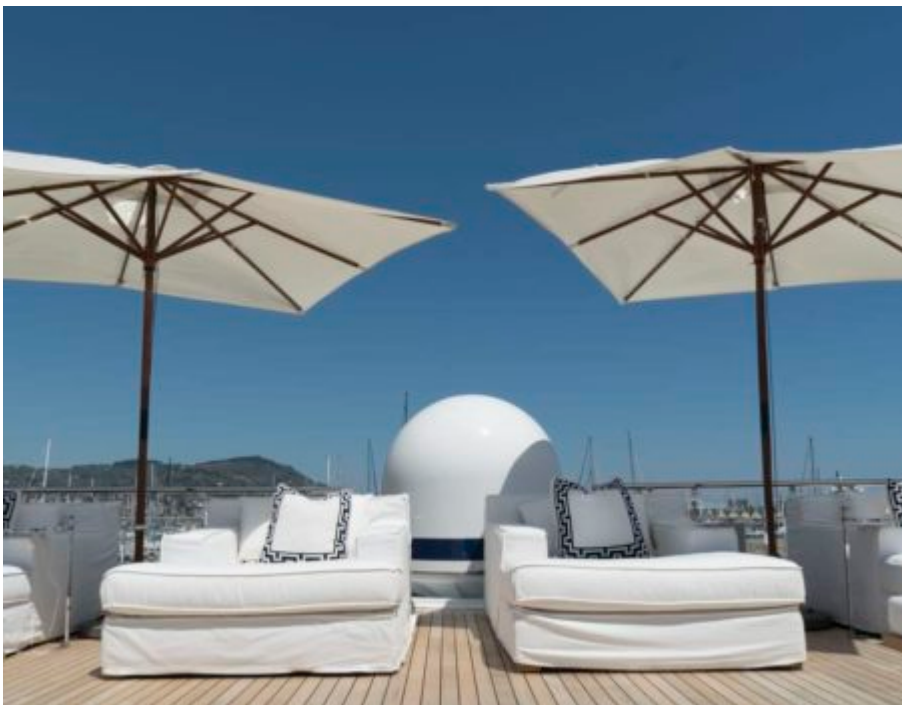

M/Y OCEANA

Length
55m
180.45 ft.

Guests
12

Cabins
5

Crew
12

M/Y OCEANA

-  Air Conditioning
-  Gym Equipment
-  Jacuzzi
-  Jetski x 2
-  Kayaks x 2
-  Paddle Boards x 2
-  Seabob x 2
-  Snorkeling Gear
-  Stabilisers at anchor
-  Stabilisers underway
-  Tender
-  Towable water toys
-  Wakeboard
-  Waterskis
-  Wifi

EXTERIOR DESIGN

INTERIOR DESIGN

GALLERY LIFESTYLE

Specifications

Summer low rate per week

197 000 €

Summer high rate per week

217 000 €