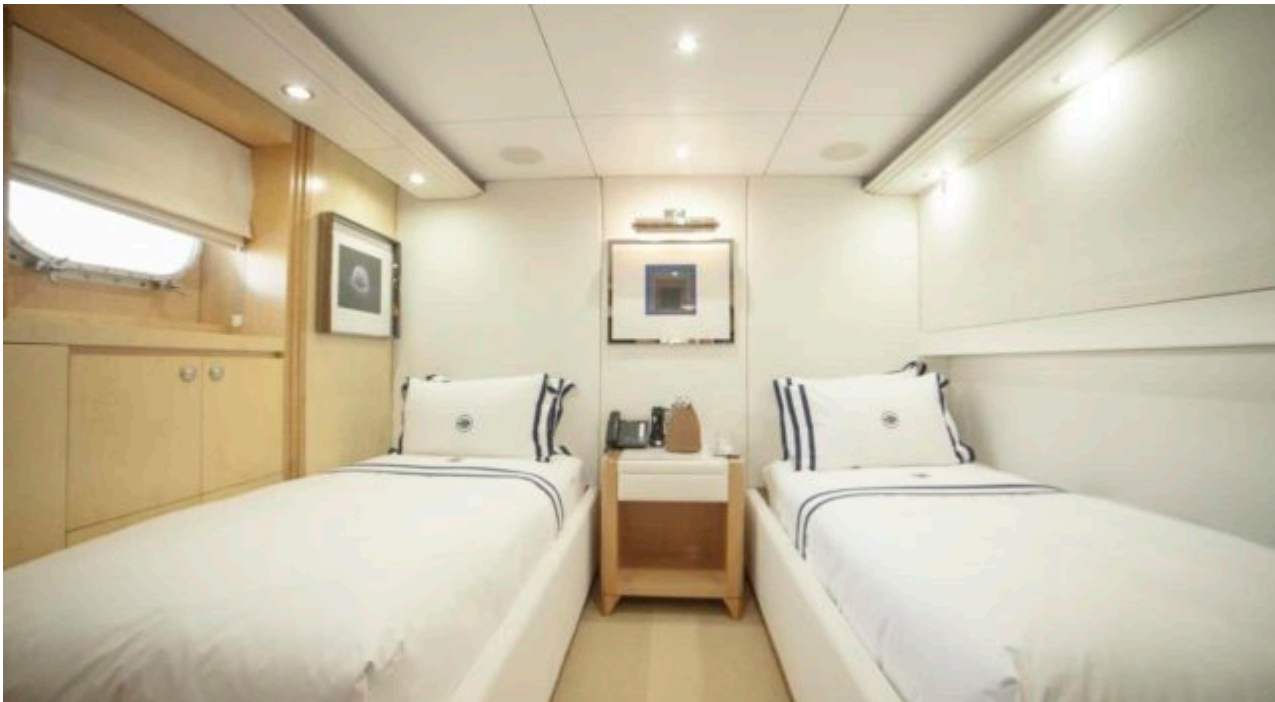

## M/Y OCEANA

Length  
**55m**  
180.45 ft.

Guests  
**12**

Cabins  
**5**

Crew  
**12**

# INTERIOR DESIGN

# GALLERY LIFESTYLE