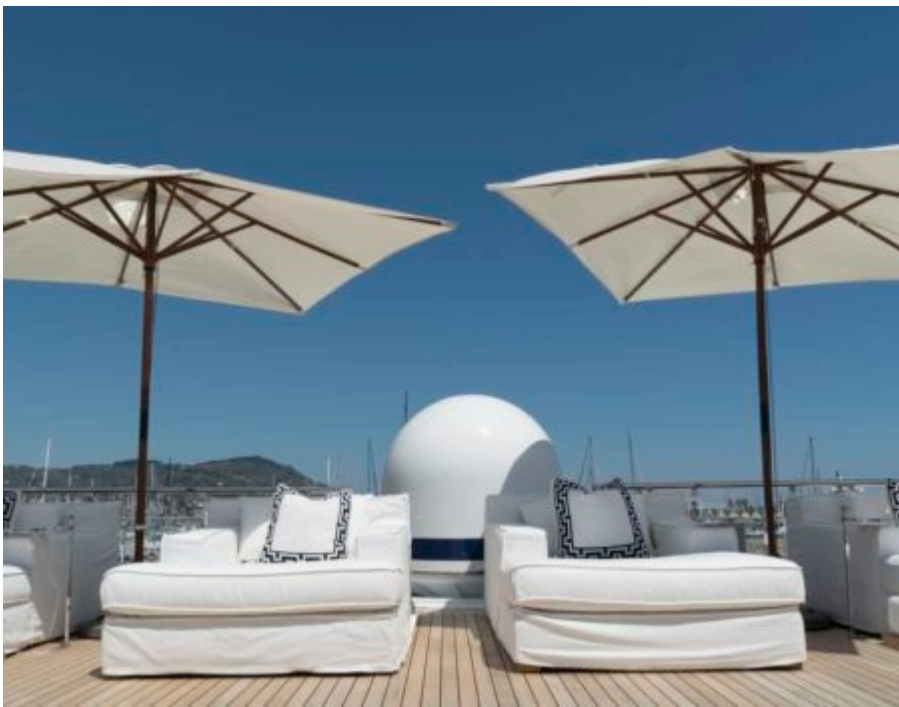

M/Y OCEANA

Length
55m
180.45 ft.

Guests
12

Cabins
5

Crew
12

M/Y OCEANA

-  Air Conditioning
-  Gym Equipment
-  Jacuzzi
-  Jetski x 2
-  Kayaks x 2
-  Paddle Boards x 2
-  Seabob x 2
-  Snorkeling Gear
-  Stabilisers at anchor
-  Stabilisers underway
-  Tender
-  Towable water toys
-  Wakeboard
-  Waterskis
-  Wifi

EXTERIOR DESIGN

INTERIOR DESIGN

GALLERY LIFESTYLE

Specifications

Summer low rate per week

197 000 €

Summer high rate per week

217 000 €