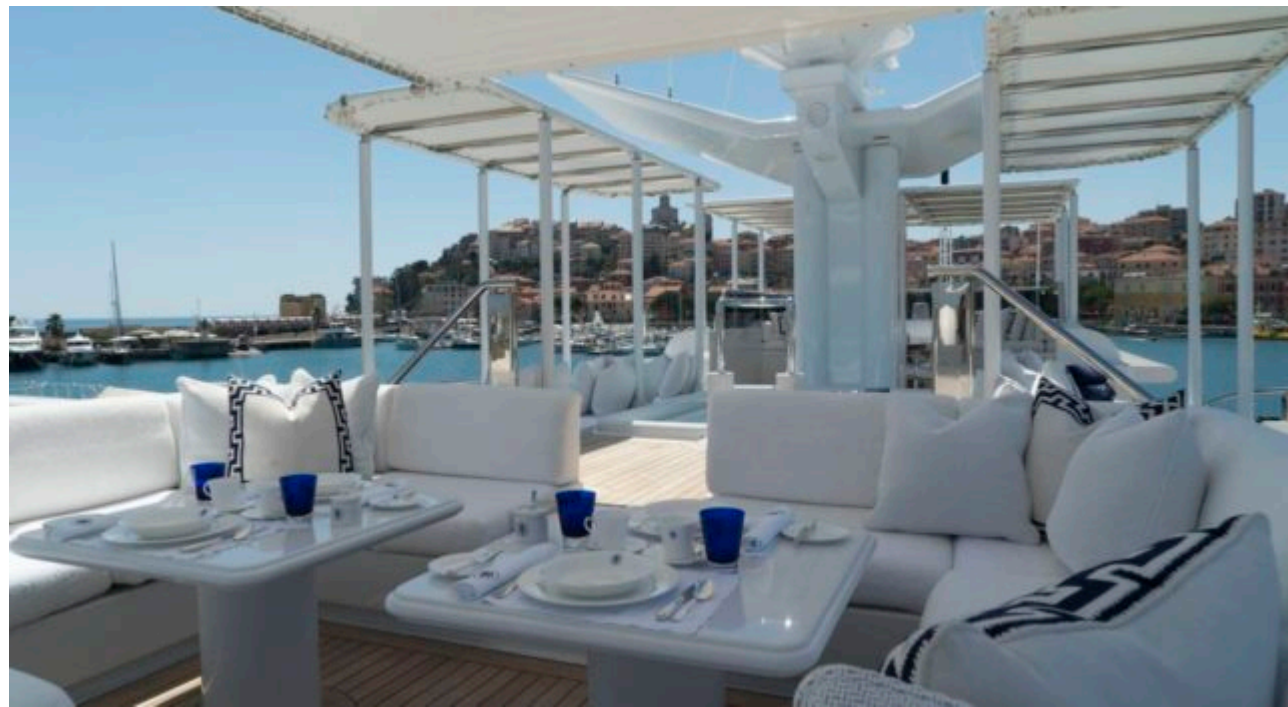

M/Y OCEANA

Length
55m
180.45 ft.

Guests
12

Cabins
5

Crew
12

M/Y OCEANA

-  Air Conditioning
-  Gym Equipment
-  Jacuzzi
-  Jetski x 2
-  Kayaks x 2
-  Paddle Boards x 2
-  Seabob x 2
-  Snorkeling Gear
-  Stabilisers at anchor
-  Stabilisers underway
-  Tender
-  Towable water toys
-  Wakeboard
-  Waterskis
-  Wifi

EXTERIOR DESIGN

INTERIOR DESIGN

GALLERY LIFESTYLE

Specifications

Summer low rate per week

197 000 €

Summer high rate per week

217 000 €