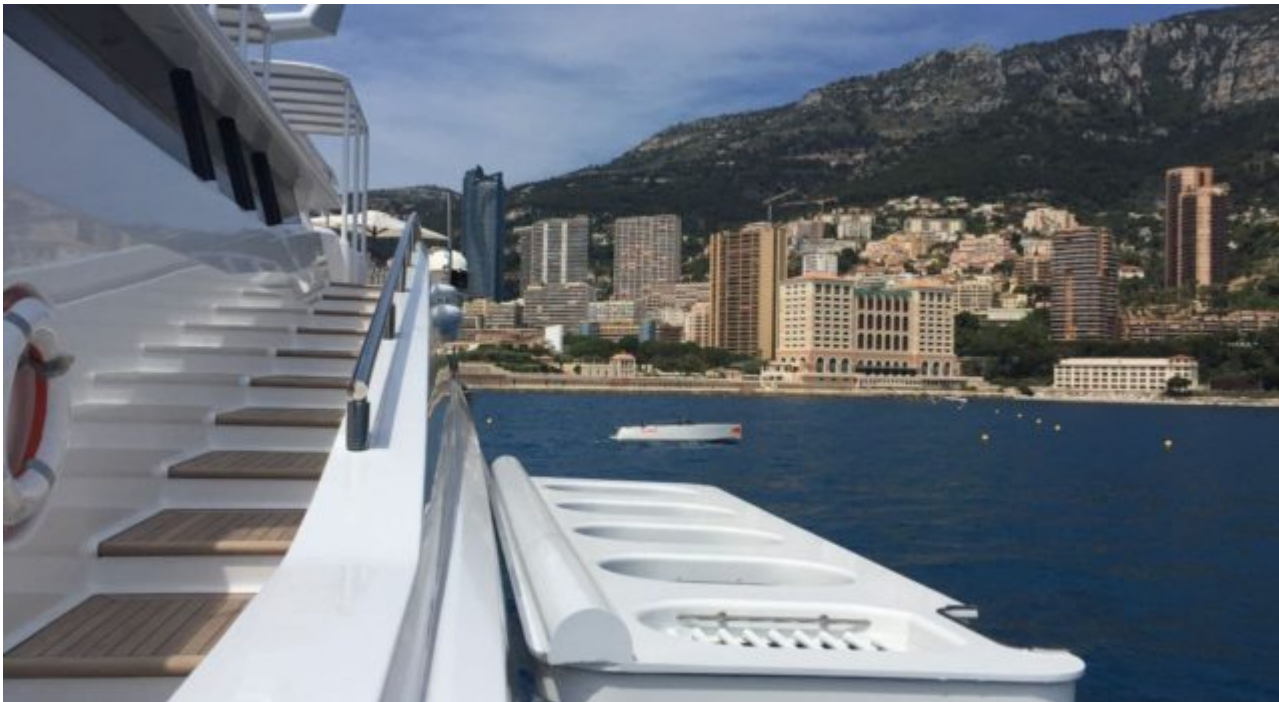

# M/Y OCEANA

-  Air Conditioning
-  Gym Equipment
-  Jacuzzi
-  Jetski x 2
-  Kayaks x 2
-  Paddle Boards x 2
-  Seabob x 2
-  Snorkeling Gear
-  Stabilisers at anchor
-  Stabilisers underway
-  Tender
-  Towable water toys
-  Wakeboard
-  Waterskis
-  Wifi

# EXTERIOR DESIGN

# GALLERY LIFESTYLE