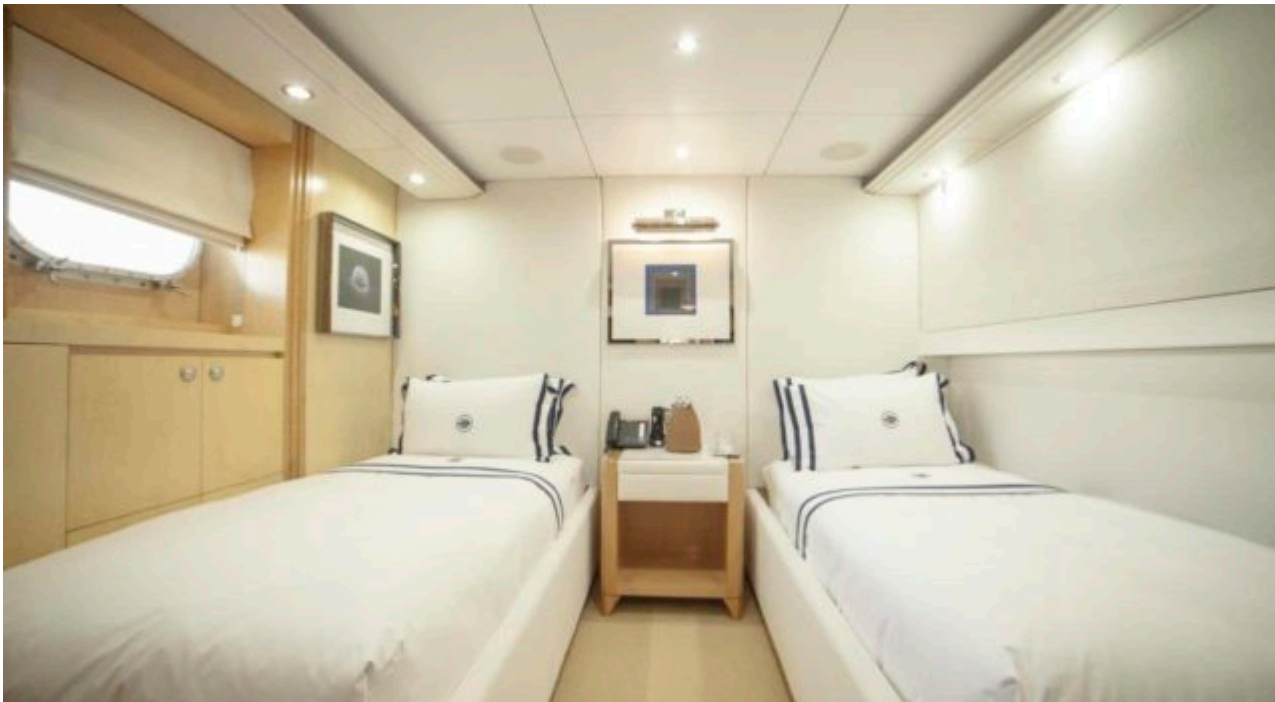

M/Y OCEANA

Length
55m
180.45 ft.

Guests
12

Cabins
5

Crew
12

M/Y OCEANA

-  Air Conditioning
-  Gym Equipment
-  Jacuzzi
-  Jetski x 2
-  Kayaks x 2
-  Paddle Boards x 2
-  Seabob x 2
-  Snorkeling Gear
-  Stabilisers at anchor
-  Stabilisers underway
-  Tender
-  Towable water toys
-  Wakeboard
-  Waterskis
-  Wifi

EXTERIOR DESIGN

INTERIOR DESIGN

GALLERY LIFESTYLE

Specifications

Summer low rate per week

197 000 €

Summer high rate per week

217 000 €

Year refit

2016

Length

55 m

Guests Cruising

12

Cabins

5