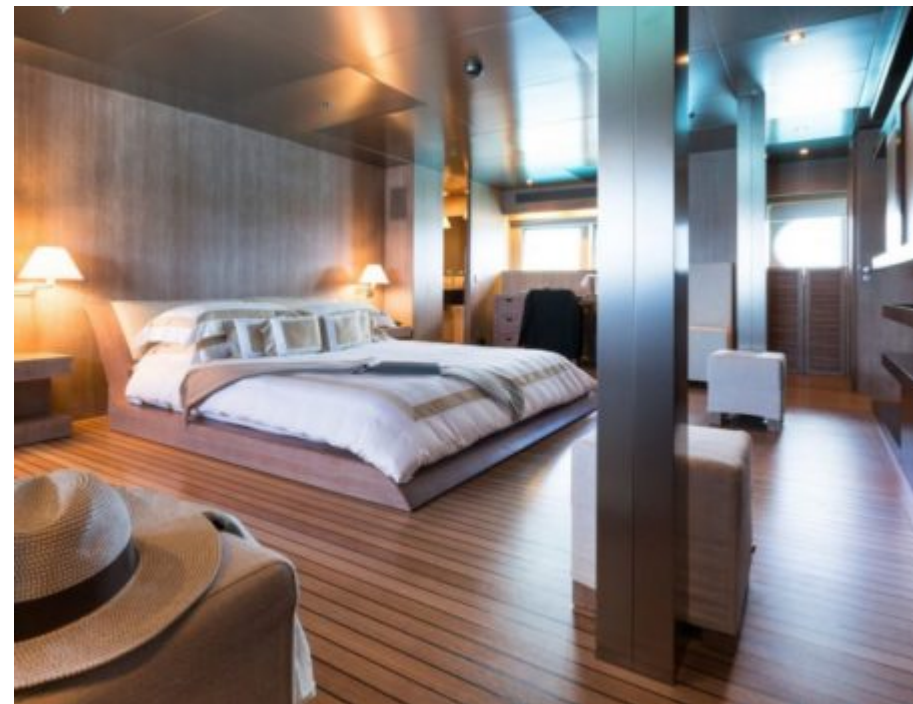

M/Y MARIU

Length
49.90m
163.71 ft.

Guests
12

Cabins
6

Crew
11

M/Y MARIU

-  8m+ tender boat / day boat
-  Bicycles
-  Elevator
-  Flyboard
-  Gym Equipment
-  Jacuzzi
-  Jetpack
-  Jetski x 2
-  Jetsurf
-  kayaks x 3
-  Monoski
-  Paddle Boards x 2
-  Seabob
-  Stabilisers at anchor
-  Stabilisers underway
-  Towable water toys
-  Wakeboard x 2
-  Waterskis
-  Waverunner
-  Wifi
-  Windsurf
-  Yoga mats
-  Kite surf
-  Scuba diving

EXTERIOR DESIGN

INTERIOR DESIGN

GALLERY LIFESTYLE

Specifications

Summer low rate per week

185 000 €

Summer high rate per week

245 000 €